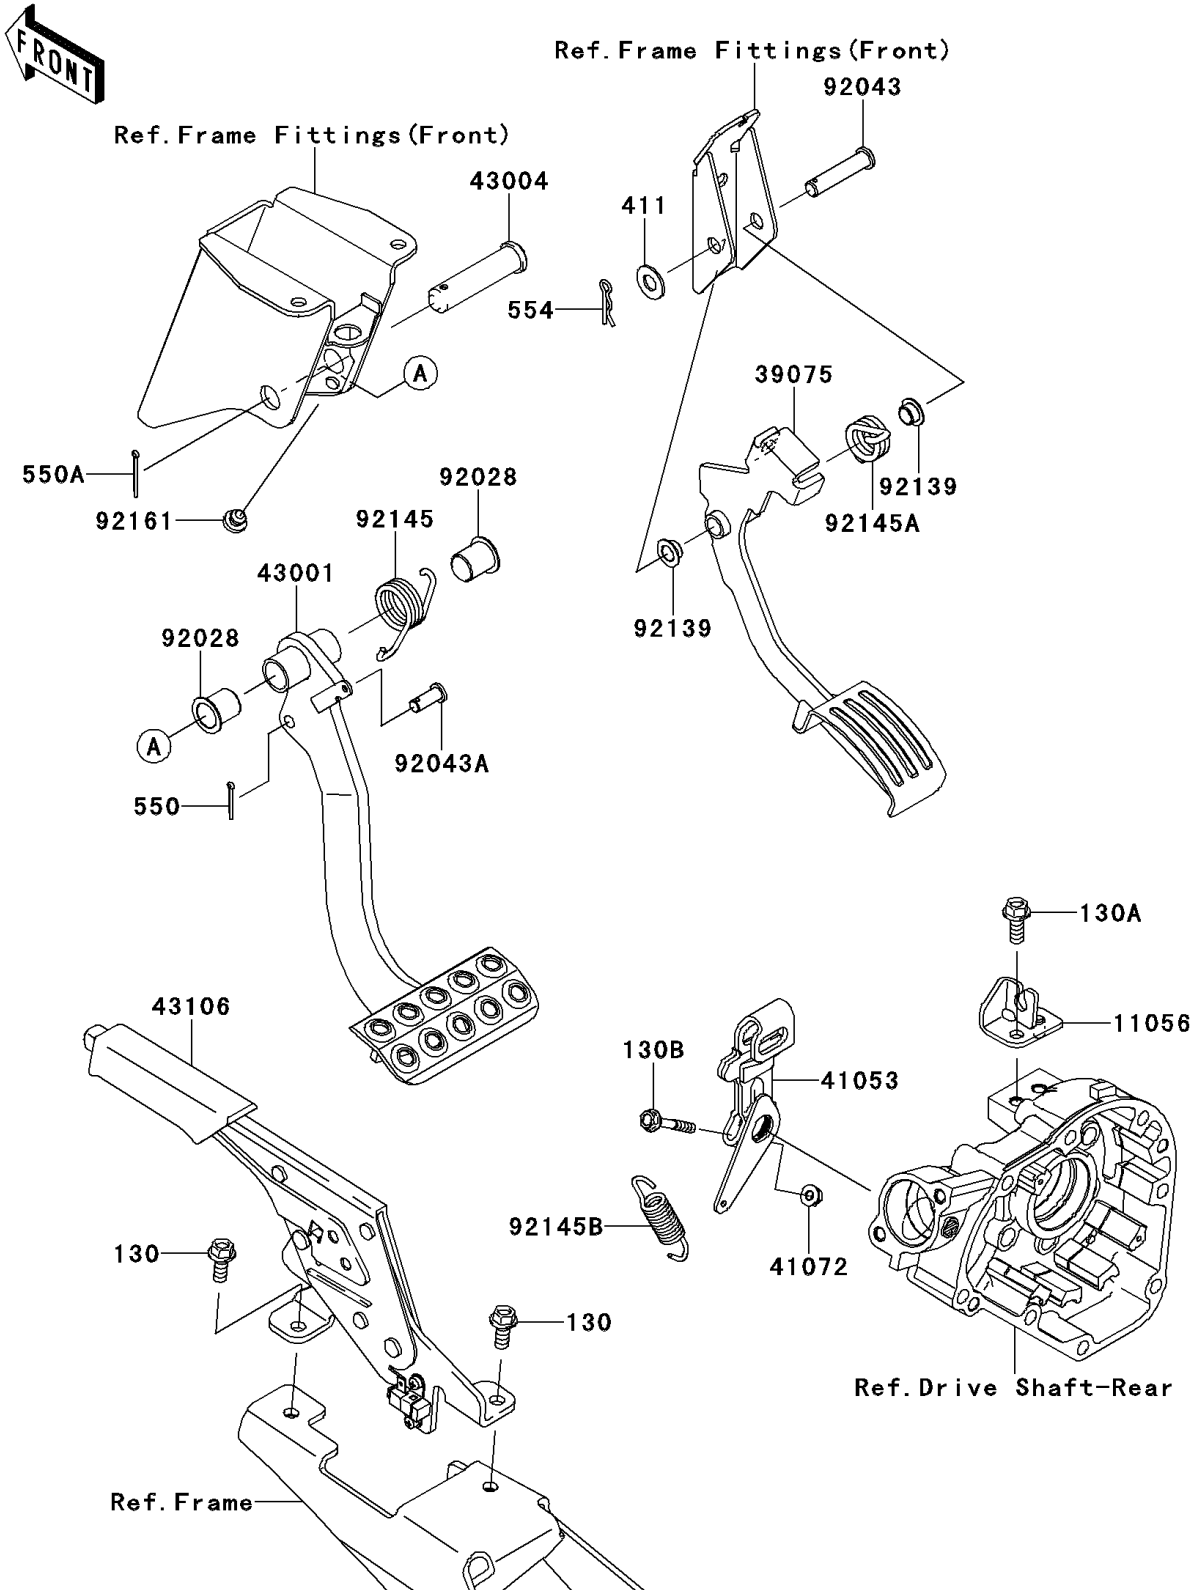

# 2013 Teryx4™ 750 4x4 EPS LE PARTS DIAGRAM

Brake Pedal/Throttle Lever

F2260

## 2013 Teryx4™ 750 4x4 EPS LE PARTS LIST

### Brake Pedal/Throttle Lever

ITEM NAME	PART NUMBER	QUANTITY
BRACKET,BRAKE CABLE (Ref # 11056)	11056-1749	1
BOLT-FLANGED,8X18 (Ref # 130)	130BA0818	2
BOLT-FLANGED,8X20 (Ref # 130A)	130BA0820	1
BOLT-FLANGED,6X40 (Ref # 130B)	130CA0640	1
LEVER-THROTTLE (Ref # 39075)	39075-0703	1
LEVER-BRAKE CAM (Ref # 41053)	41053-0060	1
NUT,6MM (Ref # 41072)	41072-007	1
WASHER-PLAIN,10MM (Ref # 411)	411AA1000	1
LEVER-BRAKE,PEDAL (Ref # 43001)	43001-0714	1
SHAFT-BRAKE (Ref # 43004)	43004-1128	1
LEVER-ASSY-PARKING BRAKE (Ref # 43106)	43106-0002	1
PIN-COTTER,2.5X18 (Ref # 550)	550AA2518	1
PIN-COTTER,2.5X25 (Ref # 550A)	550AA2525	1
PIN-SNAP,10MM (Ref # 554)	554DA1000	1
BUSHING (Ref # 92028)	92028-1571	2
PIN,10X42.5 (Ref # 92043)	92043-0707	1
PIN (Ref # 92043A)	92043-1039	1
BUSHING (Ref # 92139)	92139-0230	2
SPRING,BRAKE PEDAL RETURN (Ref # 92145)	92145-0575	1
SPRING,THROTTLE (Ref # 92145A)	92145-0831	1
SPRING,BRAKE CAM LEVER (Ref # 92145B)	92145-0880	1
DAMPER (Ref # 92161)	92161-1084	1