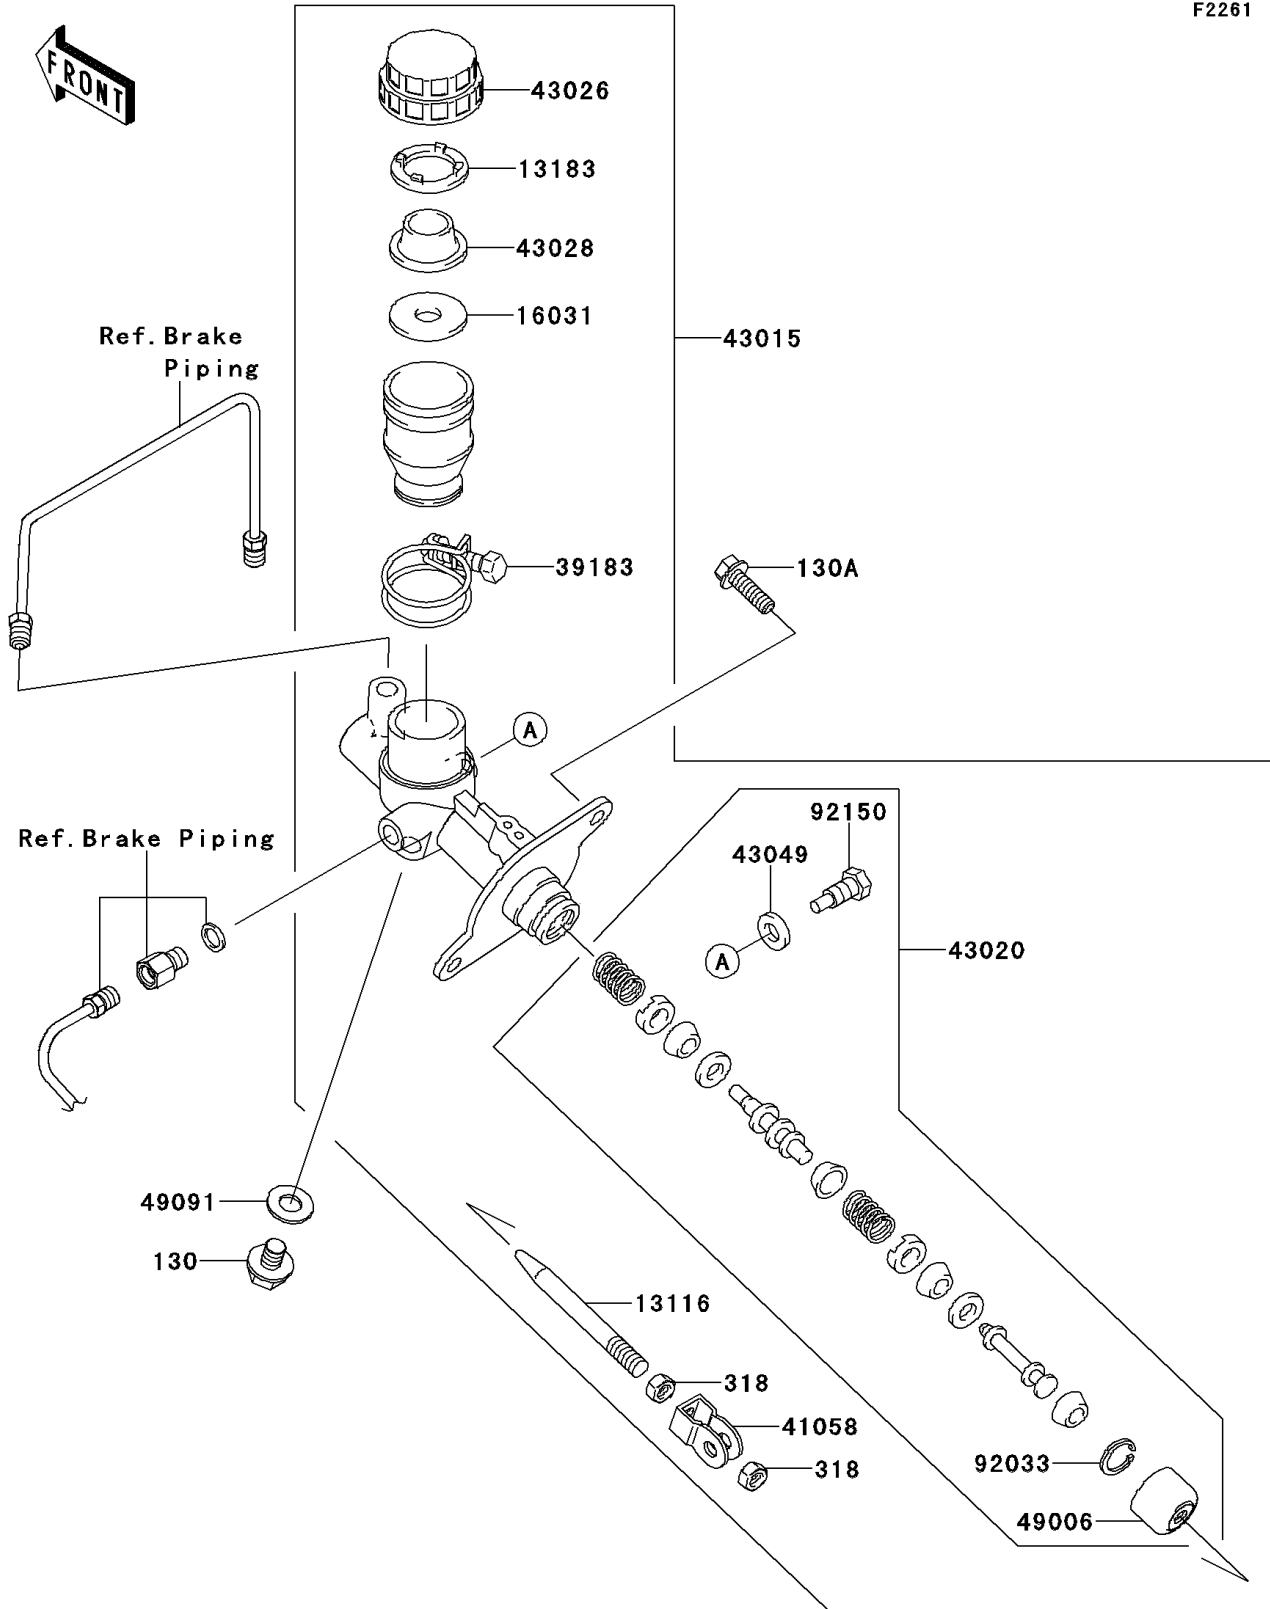

2013 Teryx4™ 750 4x4 EPS LE PARTS DIAGRAM

Master Cylinder

F2261

2013 Teryx4™ 750 4x4 EPS LE PARTS LIST

Master Cylinder

ITEM NAME	PART NUMBER	QUANTITY
-----------	-------------	----------