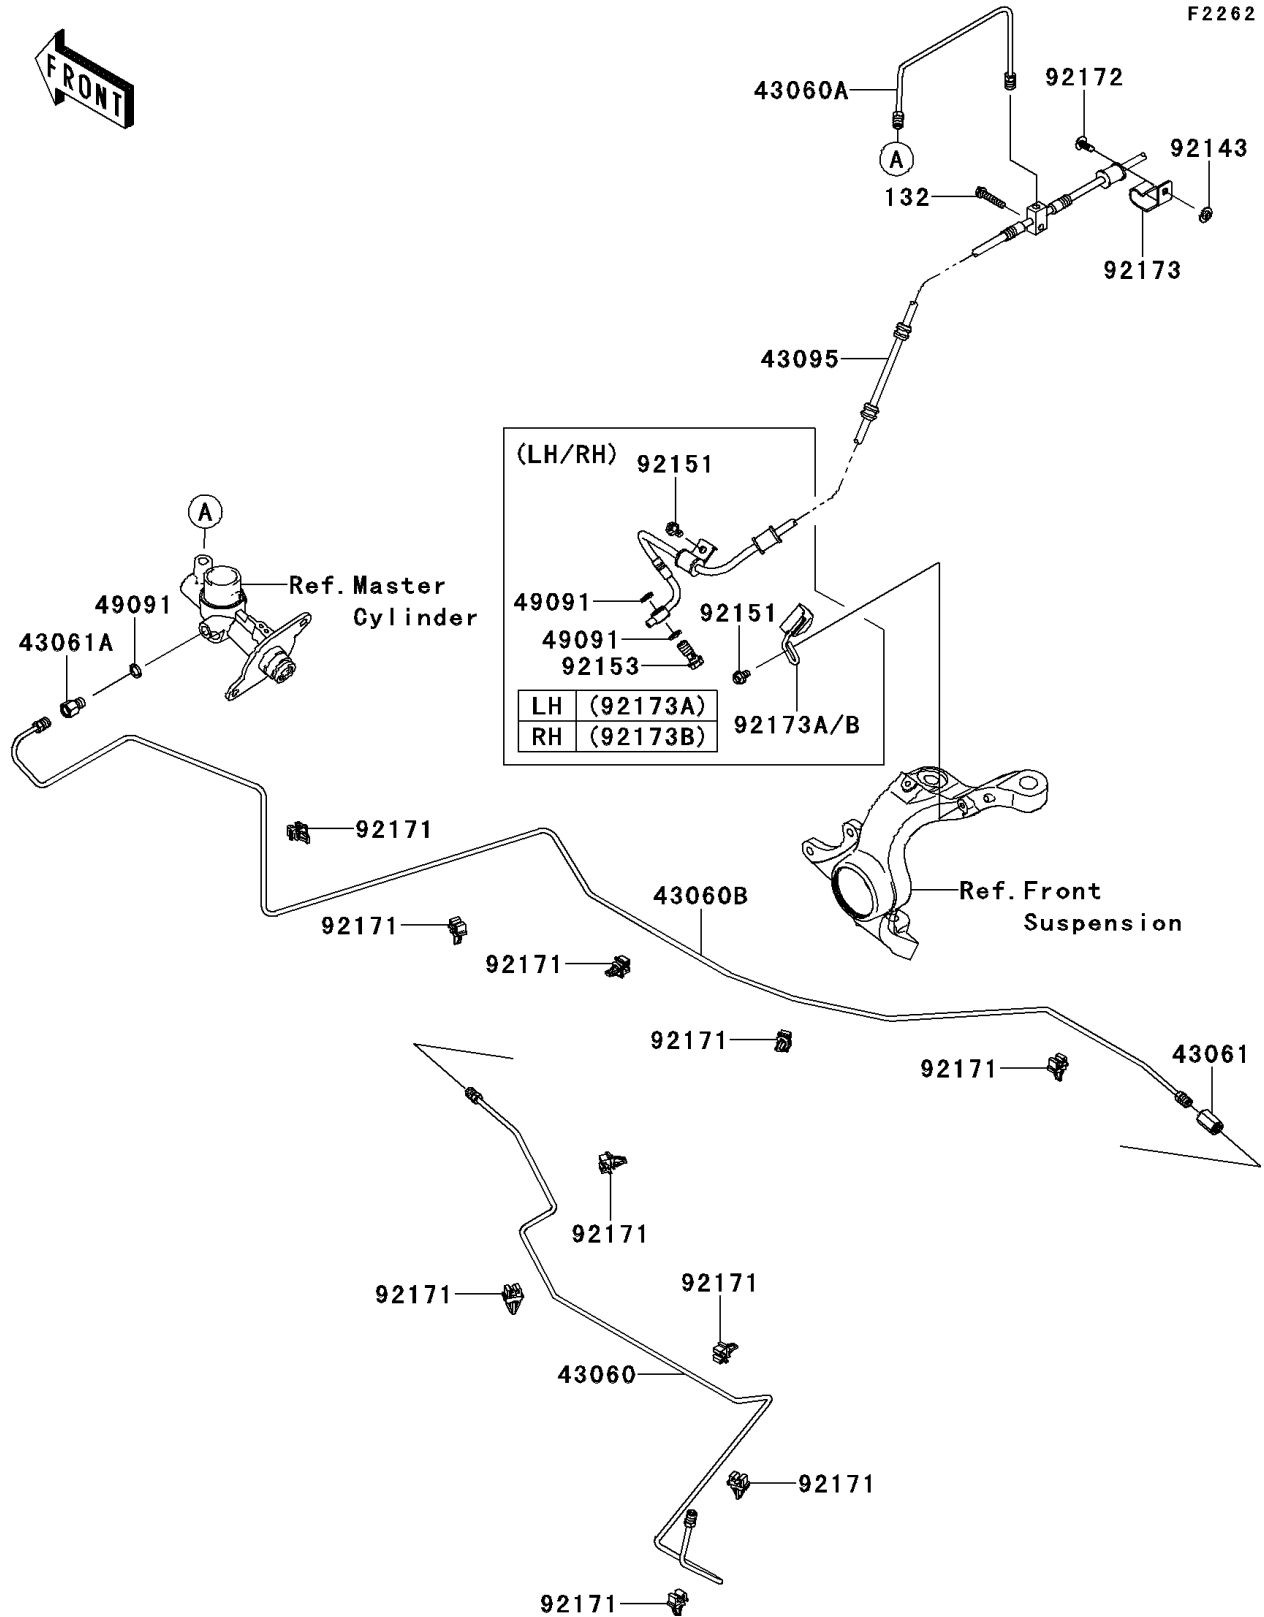

2013 Teryx4™ 750 4x4 EPS LE PARTS DIAGRAM

Brake Piping

F2262

2013 Teryx4™ 750 4x4 EPS LE PARTS LIST

Brake Piping

ITEM NAME	PART NUMBER	QUANTITY
BOLT-FLANGED-SMALL,6X30 (Ref # 132)	132BA0630	1
PIPE-BRAKE,JOINT-BRAKE (Ref # 43060)	43060-0311	1
PIPE-BRAKE,M/C-FR JOINT (Ref # 43060A)	43060-0314	1
PIPE-BRAKE,M/C-JOINT (Ref # 43060B)	43060-0315	1
JOINT-BRAKE (Ref # 43061)	43061-0003	1
JOINT-BRAKE,M/C (Ref # 43061A)	43061-0302	1
HOSE-BRAKE (Ref # 43095)	43095-0618	1
WASHER-SEAL,10.1X14.5X1.5 (Ref # 49091)	49091-0001	5
COLLAR (Ref # 92143)	92143-1087	1
BOLT,6X10 (Ref # 92151)	92151-1344	4
BOLT,OIL,L=23 (Ref # 92153)	92153-0627	2
CLAMP (Ref # 92171)	92171-0805	10
SCREW,TAPPING,6X16 (Ref # 92172)	92172-0739	1
CLAMP (Ref # 92173)	92173-0930	1
CLAMP (Ref # 92173A)	92173-0934	1
CLAMP (Ref # 92173B)	92173-0935	1