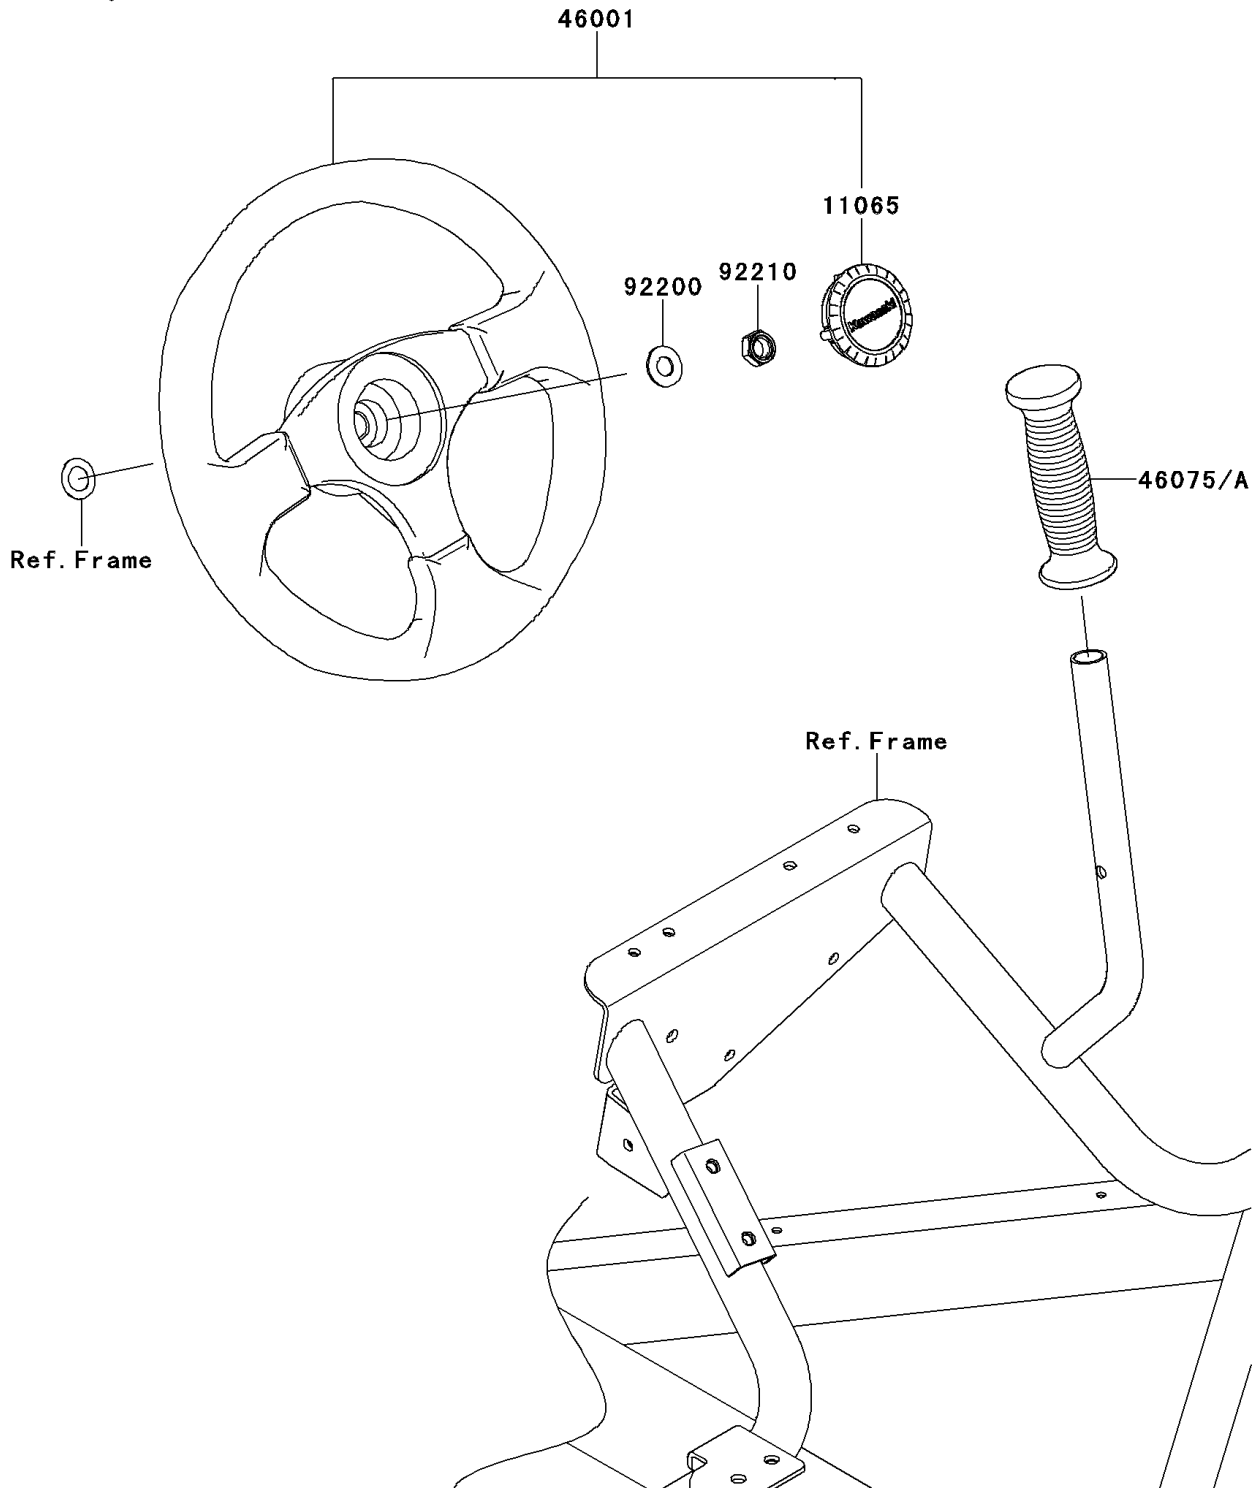

# 2013 Teryx4™ 750 4x4 EPS LE PARTS DIAGRAM

Steering Wheel

F2311

# 2013 Teryx4™ 750 4x4 EPS LE PARTS LIST

Steering Wheel

ITEM NAME	PART NUMBER	QUANTITY
-----------	-------------	----------