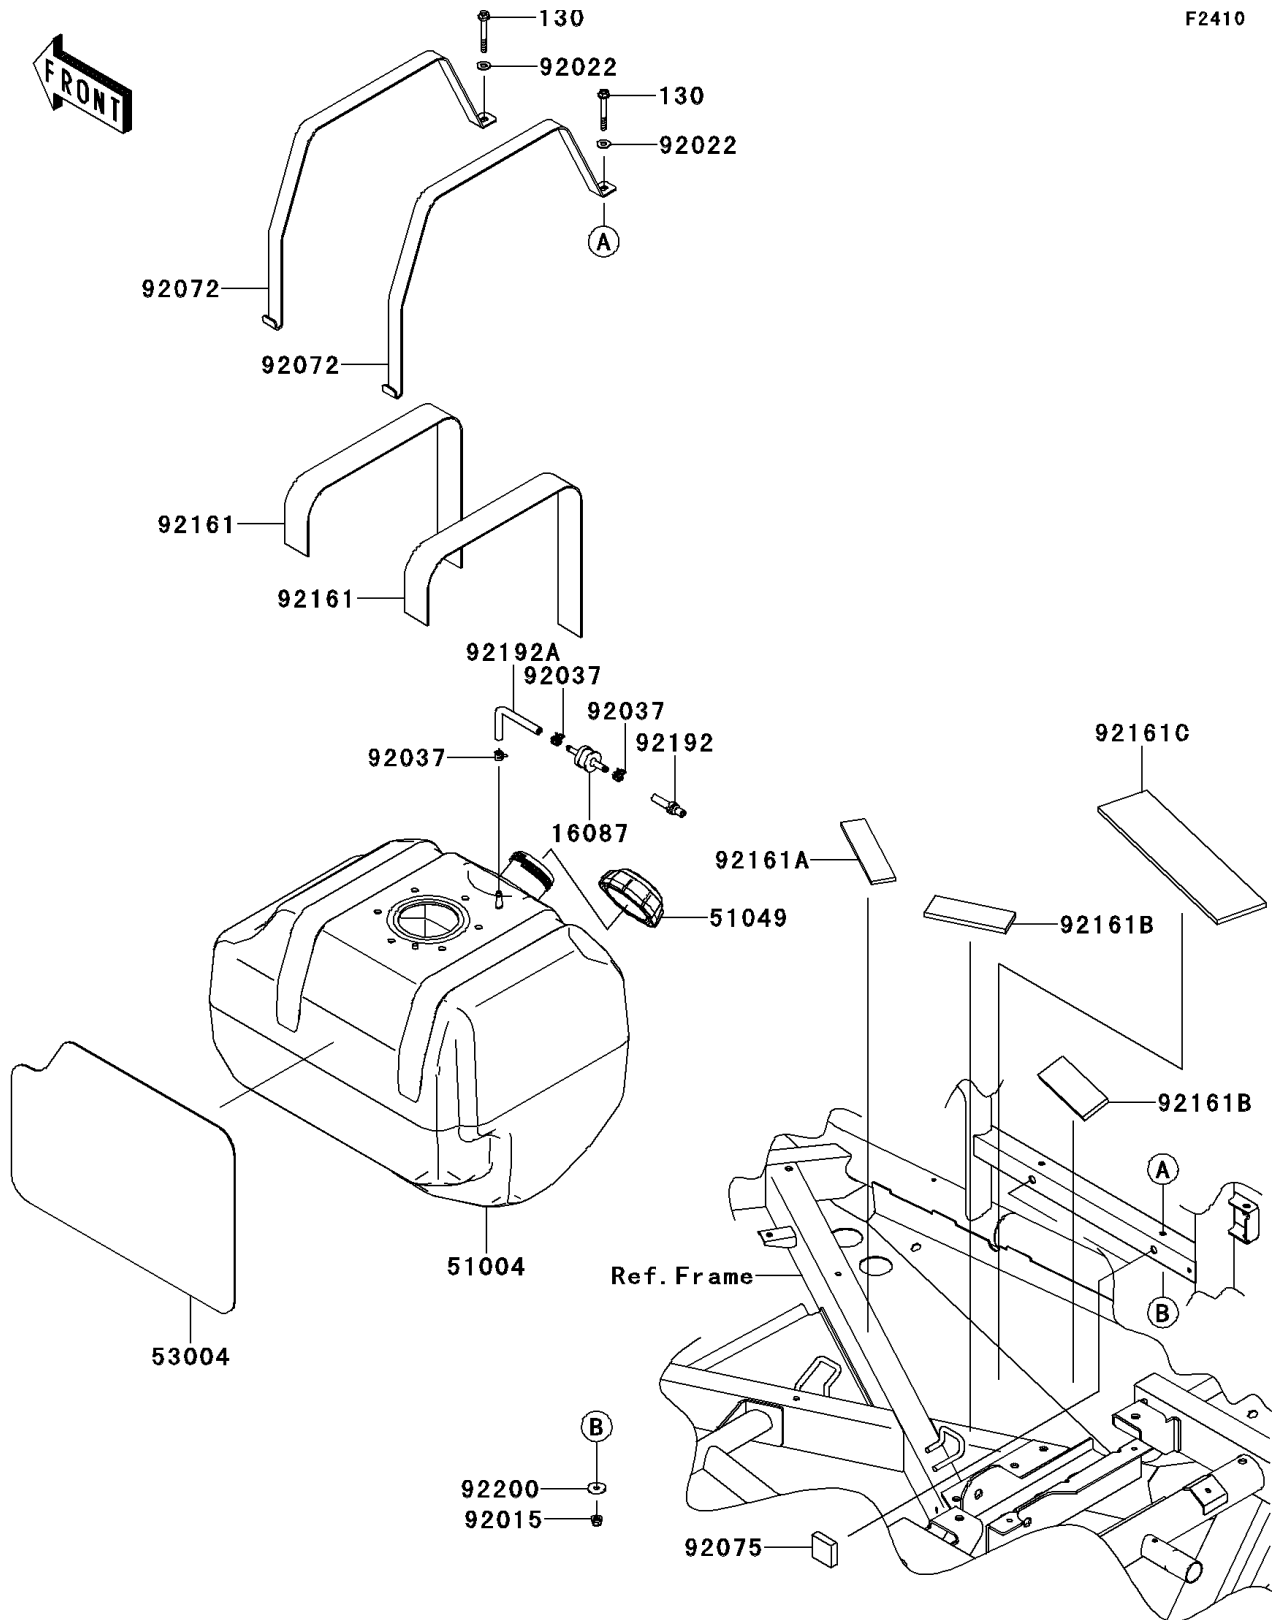

# 2013 Teryx4™ 750 4x4 EPS LE PARTS DIAGRAM

Fuel Tank

F2410

## 2013 Teryx4™ 750 4x4 EPS LE PARTS LIST

### Fuel Tank

ITEM NAME	PART NUMBER	QUANTITY
BOLT-FLANGED,6X50 (Ref # 130)	130BA0650	2
VALVE-CHECK (Ref # 16087)	16087-0703	1
TANK-FUEL (Ref # 51004)	51004-0706	1
CAP-TANK,FUEL (Ref # 51049)	51049-1128	1
MAT (Ref # 53004)	53004-0554	1
NUT,LOCK,FLANGED,6MM (Ref # 92015)	92015-1339	2
WASHER,7X16X1.2 (Ref # 92022)	92022-1344	2
CLAMP,TUBE (Ref # 92037)	92037-1461	3
BAND,FUEL TANK (Ref # 92072)	92072-0704	2
DAMPER (Ref # 92075)	92075-1882	2
DAMPER,FUEL TANK (Ref # 92161)	92161-0794	2
DAMPER,31.1X130X5 (Ref # 92161A)	92161-0936	1
DAMPER,38X105X7 (Ref # 92161B)	92161-0948	2
DAMPER,70X280X7 (Ref # 92161C)	92161-1452	1
TUBE,FRAME PIPE-CHECK VALVE (Ref # 92192)	92192-0068	1
TUBE,VENT (Ref # 92192A)	92192-0949	1
WASHER,6.5X22X1.6 (Ref # 92200)	92200-1087	2