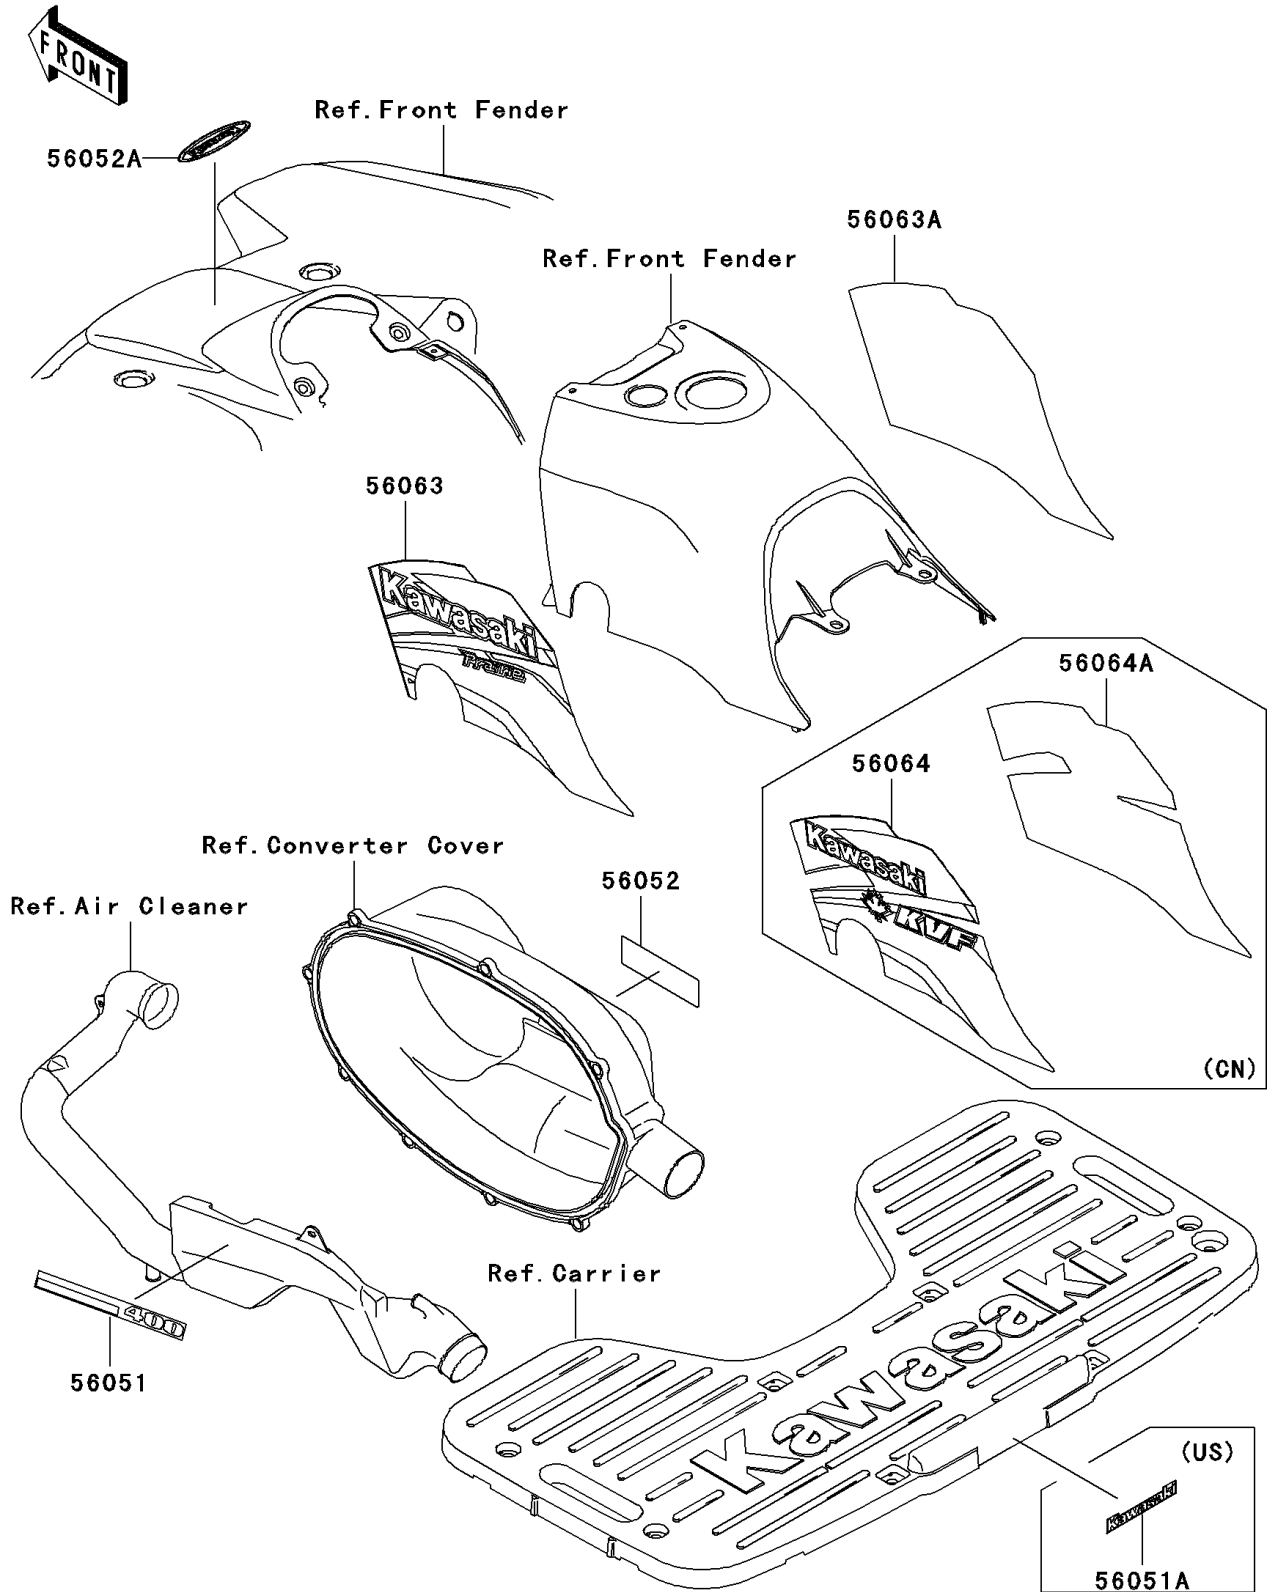

2001 Prairie 300 4X4 PARTS DIAGRAM

Decals(Red)(A3)

F2861E

2001 Prairie 300 4X4 PARTS LIST

Decals(Red)(A3)

ITEM NAME	PART NUMBER	QUANTITY
MARK,AIR CLEANER COVER (Ref # 56051)	56051-1841	1
MARK,BELT CONVERTER COVER (Ref # 56052)	56052-1053	1
MARK,KAWASAKI (Ref # 56052A)	56052-1259	1
MARK,REAR CARRIER,KAWASAKI (Ref # 56051A)	56051-1843	1
PATTERN,FUEL TANK COVER,LH (Ref # 56063)	56063-1741	1
PATTERN,FUEL TANK COVER,RH (Ref # 56063A)	56063-1742	1
PATTERN,FUEL TANK COVER,LH (Ref # 56064)	56064-1132	1
PATTERN,FUEL TANK COVER,RH (Ref # 56064A)	56064-1133	1