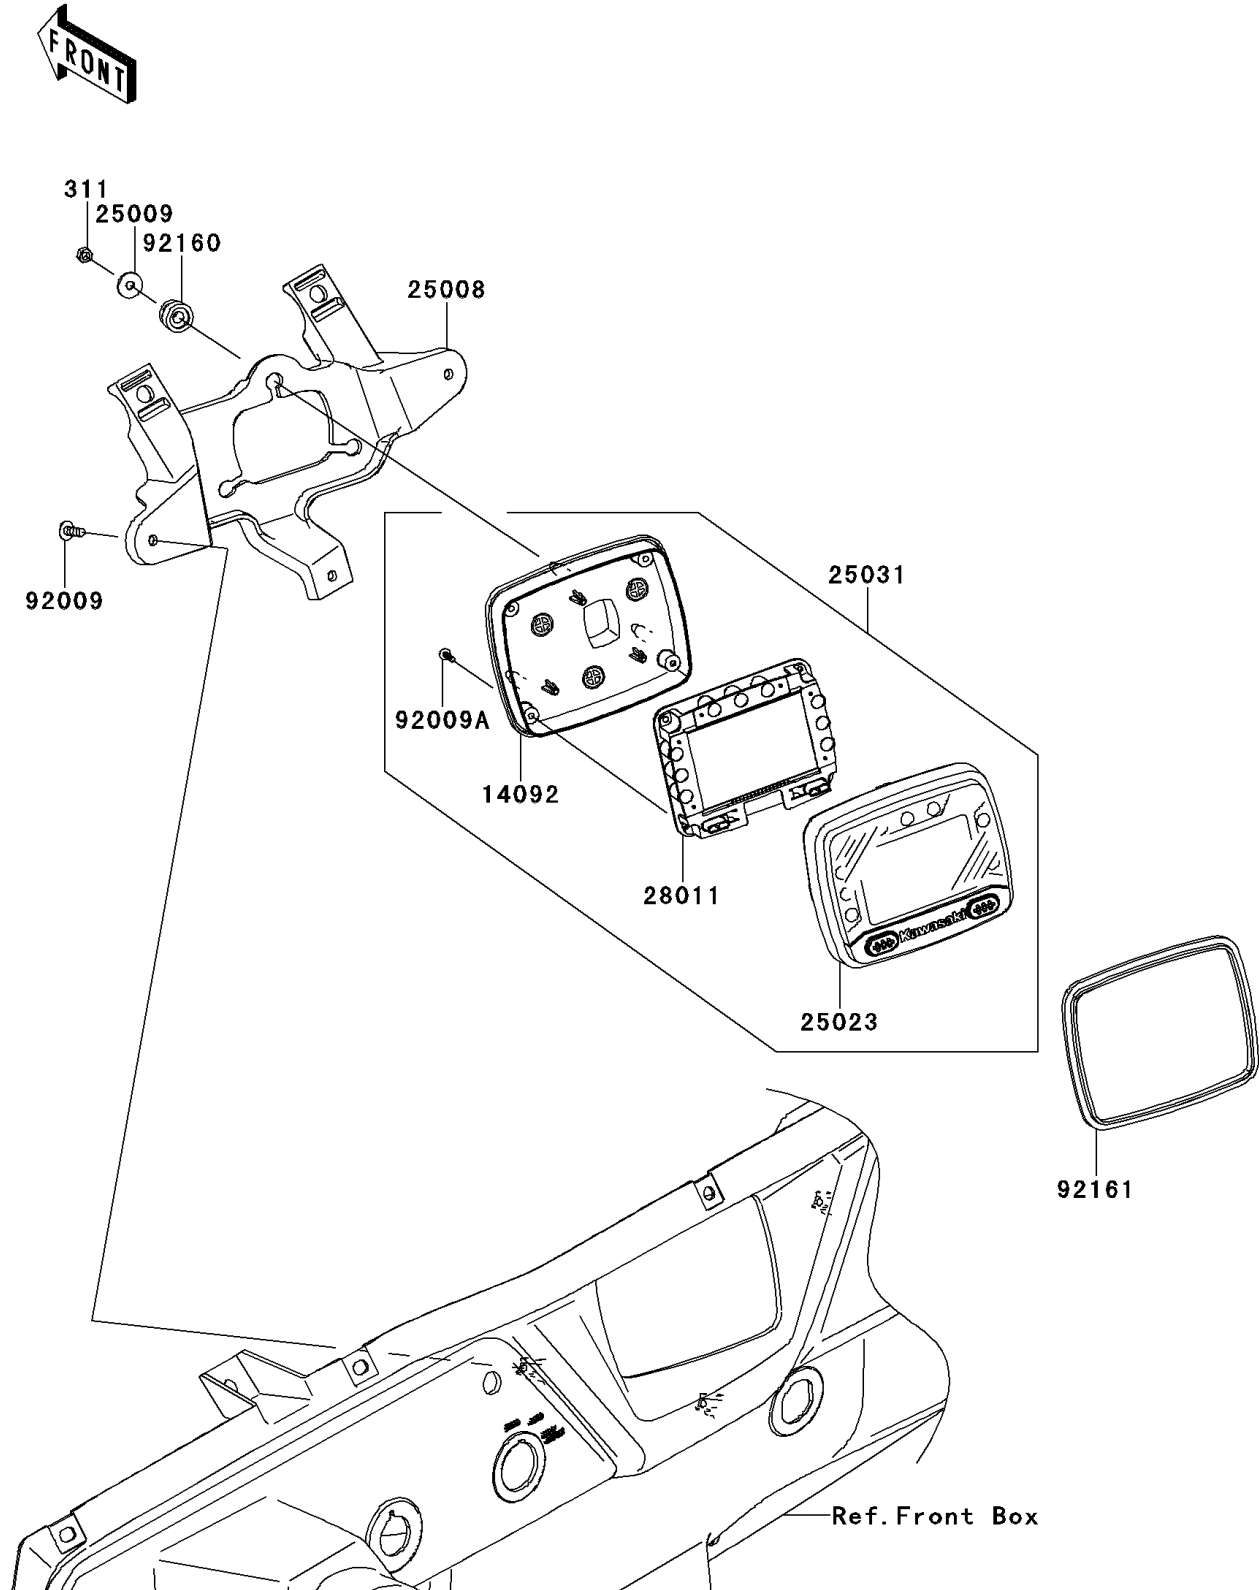

2013 Teryx4™ 750 4x4 EPS LE PARTS DIAGRAM

Meter(s)

F2530

2013 Teryx4™ 750 4x4 EPS LE PARTS LIST

Meter(s)

ITEM NAME	PART NUMBER	QUANTITY
COVER,METER,LWR (Ref # 14092)	14092-0834	1
BRACKET-METER (Ref # 25008)	25008-0305	1
WASHER,5.2X16X1.2 (Ref # 25009)	25009-004	3
COVER-METER CASE,UPP (Ref # 25023)	25023-0075	1
METER-ASSY,LCD (Ref # 25031)	25031-0392	1
METER,LCD (Ref # 28011)	28011-0559	1
NUT-HEX (Ref # 311)	311AB0500	3
SCREW,TAPPING,5X14 (Ref # 92009)	92009-1197	3
SCREW,TAPPING,3X12 (Ref # 92009A)	92009-1255	4
DAMPER (Ref # 92160)	92160-1460	3
DAMPER,METER (Ref # 92161)	92161-0906	1