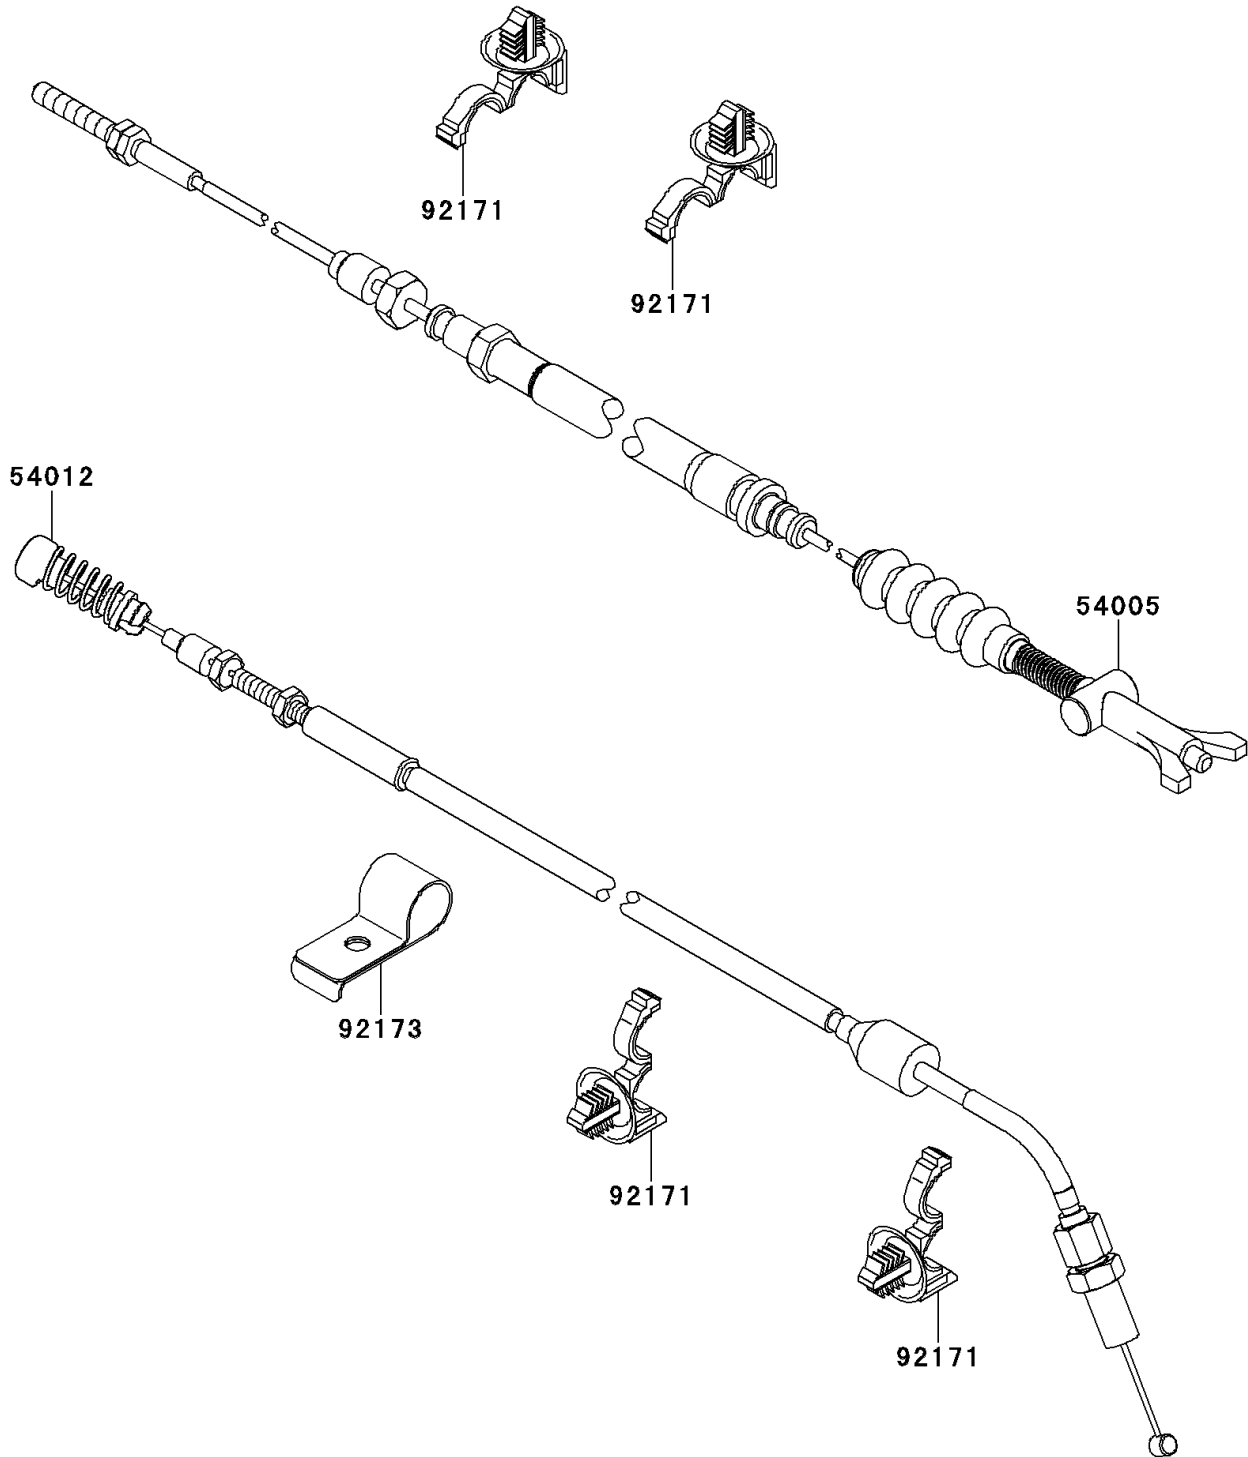

# 2013 Teryx4™ 750 4x4 EPS LE PARTS DIAGRAM

Cables

F2540

## 2013 Teryx4™ 750 4x4 EPS LE PARTS LIST

### Cables

ITEM NAME	PART NUMBER	QUANTITY
CABLE-BRAKE,PARKING (Ref # 54005)	54005-0305	1
CABLE-THROTTLE (Ref # 54012)	54012-0561	1
CLAMP (Ref # 92171)	92171-0453	4
CLAMP (Ref # 92173)	92173-0955	1