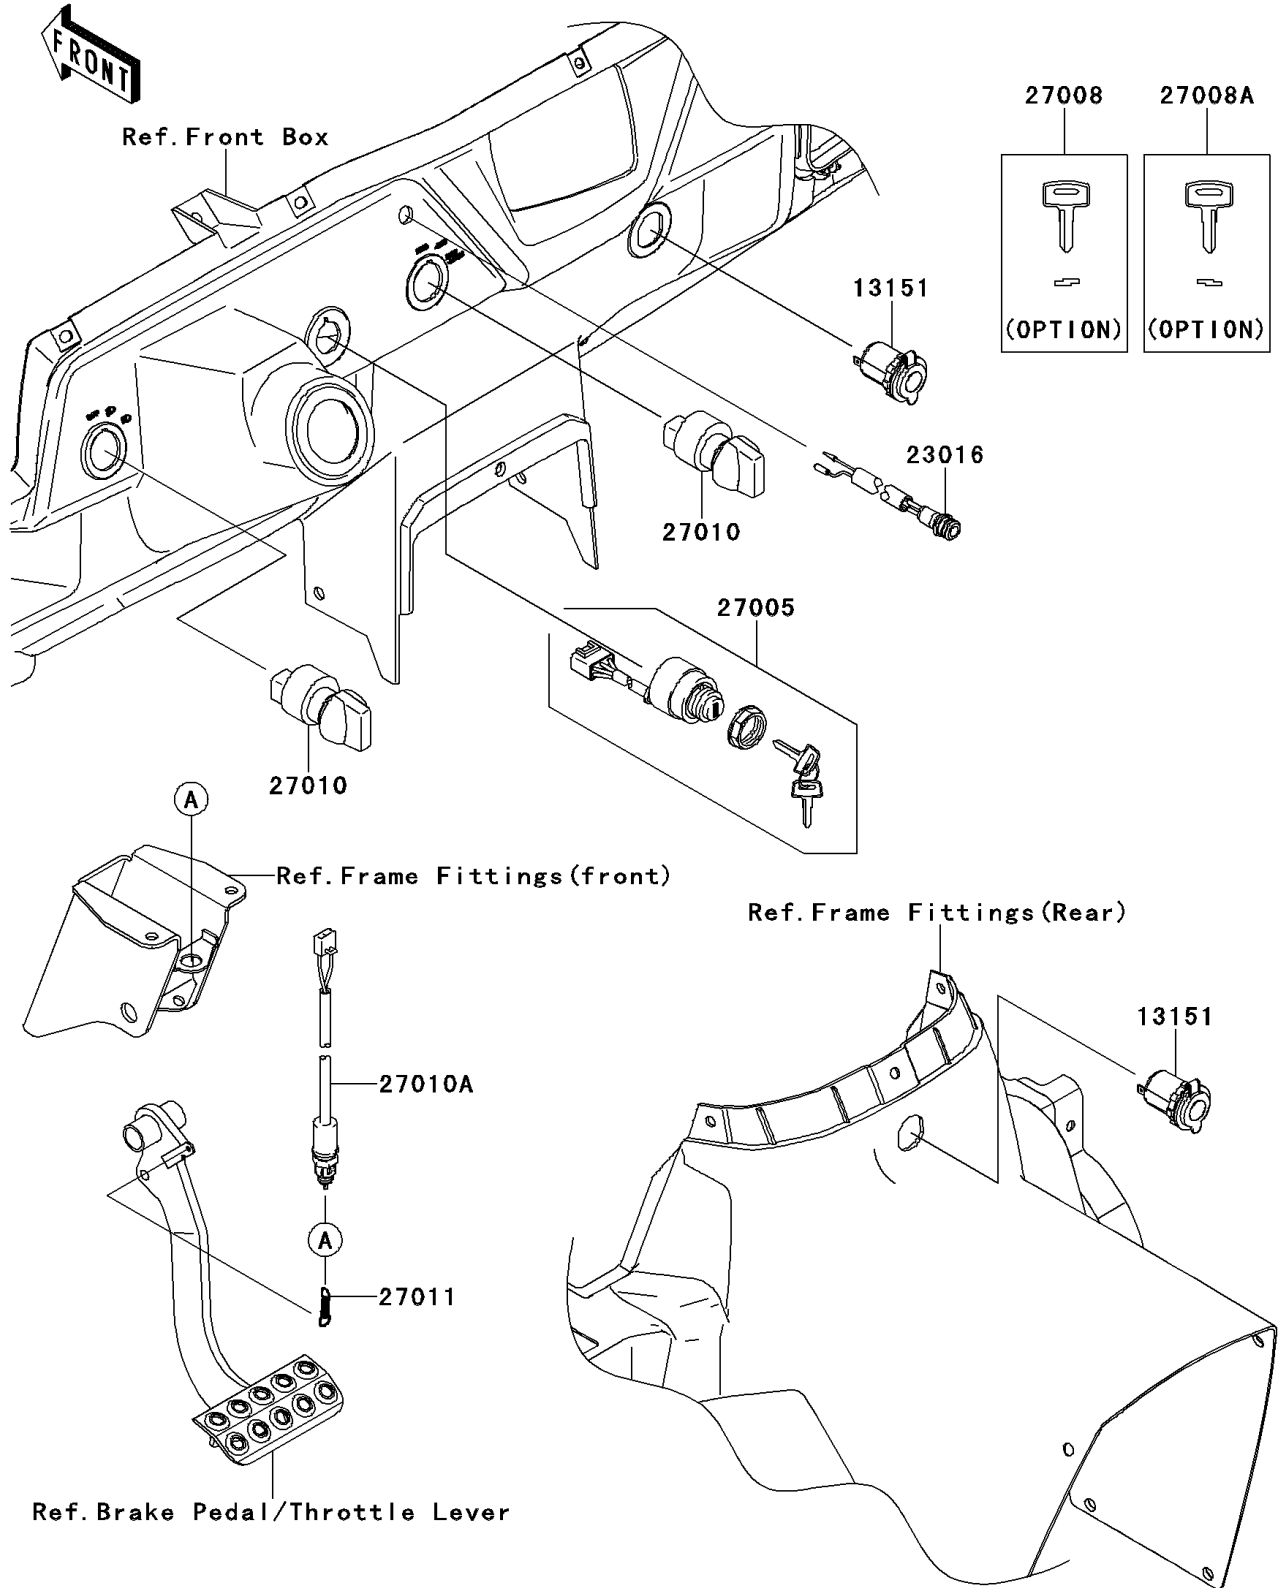

2012 TERYX4™ 750 4x4 EPS LE PARTS DIAGRAM

Ignition Switch

F2770

2012 TERYX4™ 750 4x4 EPS LE PARTS LIST

Ignition Switch

ITEM NAME	PART NUMBER	QUANTITY
SWITCH-COMP,OUTLET,12V (Ref # 13151)	13151-0556	2
LAMP-ASSY,LED (Ref # 23016)	23016-0046	1
SWITCH-ASSY-IGNITION (Ref # 27005)	27005-0036	1
KEY-LOCK,BLANK (Ref # 27008)	27008-1153	1
KEY-LOCK,BLANK (Ref # 27008A)	27008-1157	1
SWITCH,HEAD LAMP (Ref # 27010)	27010-0706	2
SWITCH,BRAKE (Ref # 27010A)	27010-0724	1
SPRING,BRAKE LAMP SWITCH (Ref # 27011)	27011-006	1