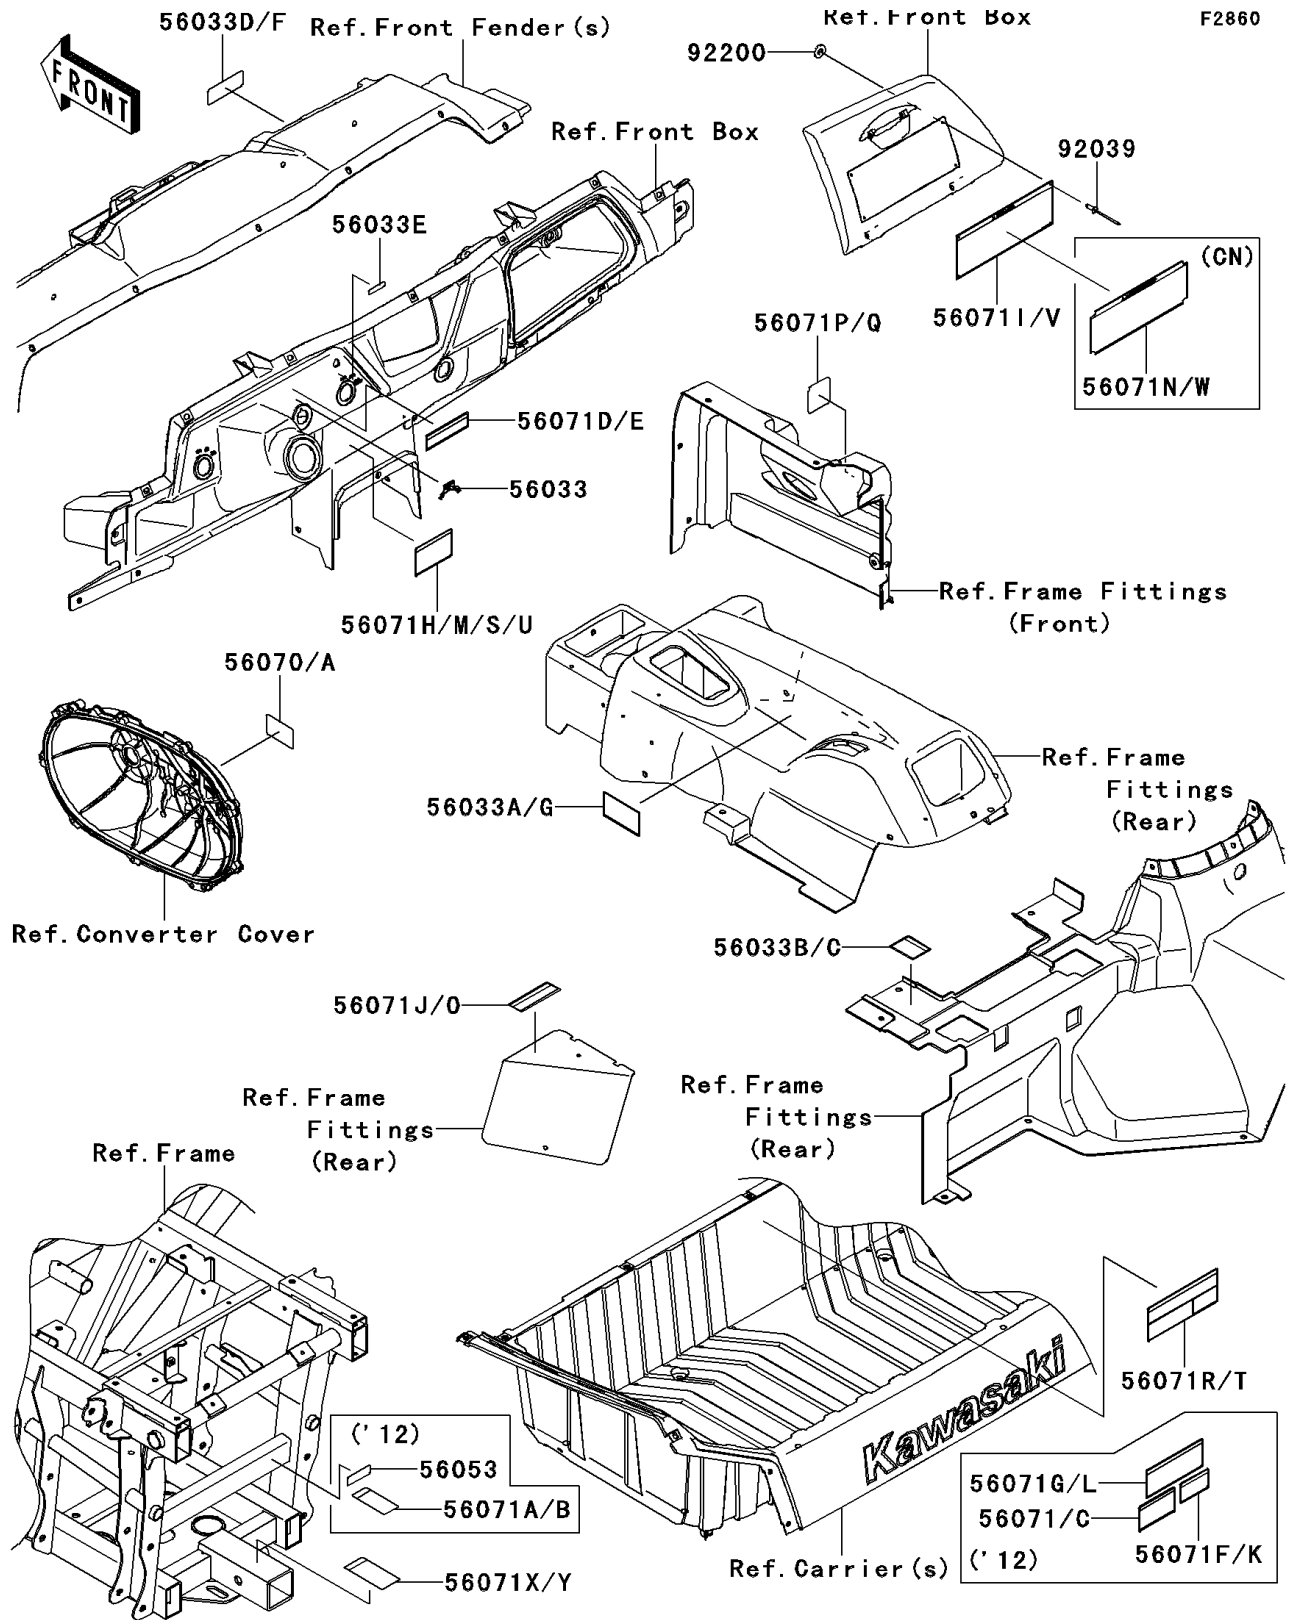

2012 TERYX4™ 750 4x4 EPS LE PARTS DIAGRAM

Labels

2012 TERYX4™ 750 4x4 EPS LE PARTS LIST

Labels

ITEM NAME	PART NUMBER	QUANTITY
LABEL-MANUAL,MAIN SWITCH (Ref # 56033)	56033-0190	1
LABEL-MANUAL,CVT,FRN (Ref # 56033A)	56033-0305	1
LABEL-MANUAL,OIL MAINTENANCE (Ref # 56033B)	56033-0372	1
LABEL-MANUAL,OIL MAINTENANCE,FRN (Ref # 56033C)	56033-0373	1
LABEL-MANUAL,AIR CLEANER (Ref # 56033D)	56033-0724	1
LABEL-MANUAL,BLOWER FAN (Ref # 56033E)	56033-0730	1
LABEL-MANUAL,AIR CLEANER,FRN (Ref # 56033F)	56033-0731	1
LABEL-MANUAL,DRIVE BELT (Ref # 56033G)	56033-0739	1
LABEL,TRAILER HITCH (Ref # 56053)	56053-0348	1
LABEL-WARNING,CVT COVER (Ref # 56070)	56070-1269	1
LABEL-WARNING,CVT COVER,FRN (Ref # 56070A)	56070-1271	1
LABEL-WARNING (Ref # 56071)	56071-0048	1
LABEL-WARNING,TRAILER HITCH (Ref # 56071A)	56071-0099	1
LABEL-WARNING,TRAILER HITCH,FRN (Ref # 56071B)	56071-0100	1
LABEL-WARNING,CARGO NET,FRN (Ref # 56071C)	56071-0112	1
LABEL-WARNING,SHIFT CAUTION (Ref # 56071D)	56071-0128	1
LABEL-WARNING,SHIFT CAUTION,FRN (Ref # 56071E)	56071-0129	1
LABEL-WARNING,NO PASSENGERS (Ref # 56071F)	56071-0253	1
LABEL-WARNING,CARGO CAPACITY (Ref # 56071G)	56071-0254	1
LABEL-WARNING,TIRE PRESSURE (Ref # 56071H)	56071-0255	1
LABEL-WARNING,GENERAL (Ref # 56071I)	56071-0256	1
LABEL-WARNING,FAN DUCT COVER (Ref # 56071J)	56071-0258	1
LABEL-WARNING,CARGO BED,FRN (Ref # 56071K)	56071-0259	1
LABEL-WARNING,TRAILER WEIGHT,FRN (Ref # 56071L)	56071-0260	1
LABEL-WARNING,TIRE&LOAD,FRN (Ref # 56071M)	56071-0261	1
LABEL-WARNING,GENERAL,FRN (Ref # 56071N)	56071-0262	1
LABEL-WARNING,HEAT COVER,FRN (Ref # 56071O)	56071-0263	1
LABEL-WARNING,GASOLINE (Ref # 56071P)	56071-0292	1
LABEL-WARNING,GASOLINE,FRN (Ref # 56071Q)	56071-0293	1

2012 TERYX4™ 750 4x4 EPS LE PARTS LIST

Labels

ITEM NAME	PART NUMBER	QUANTITY
RIVET,3.2X8 (Ref # 92039)	92039-3763	4
WASHER,3.5X8X1 (Ref # 92200)	92200-1251	4