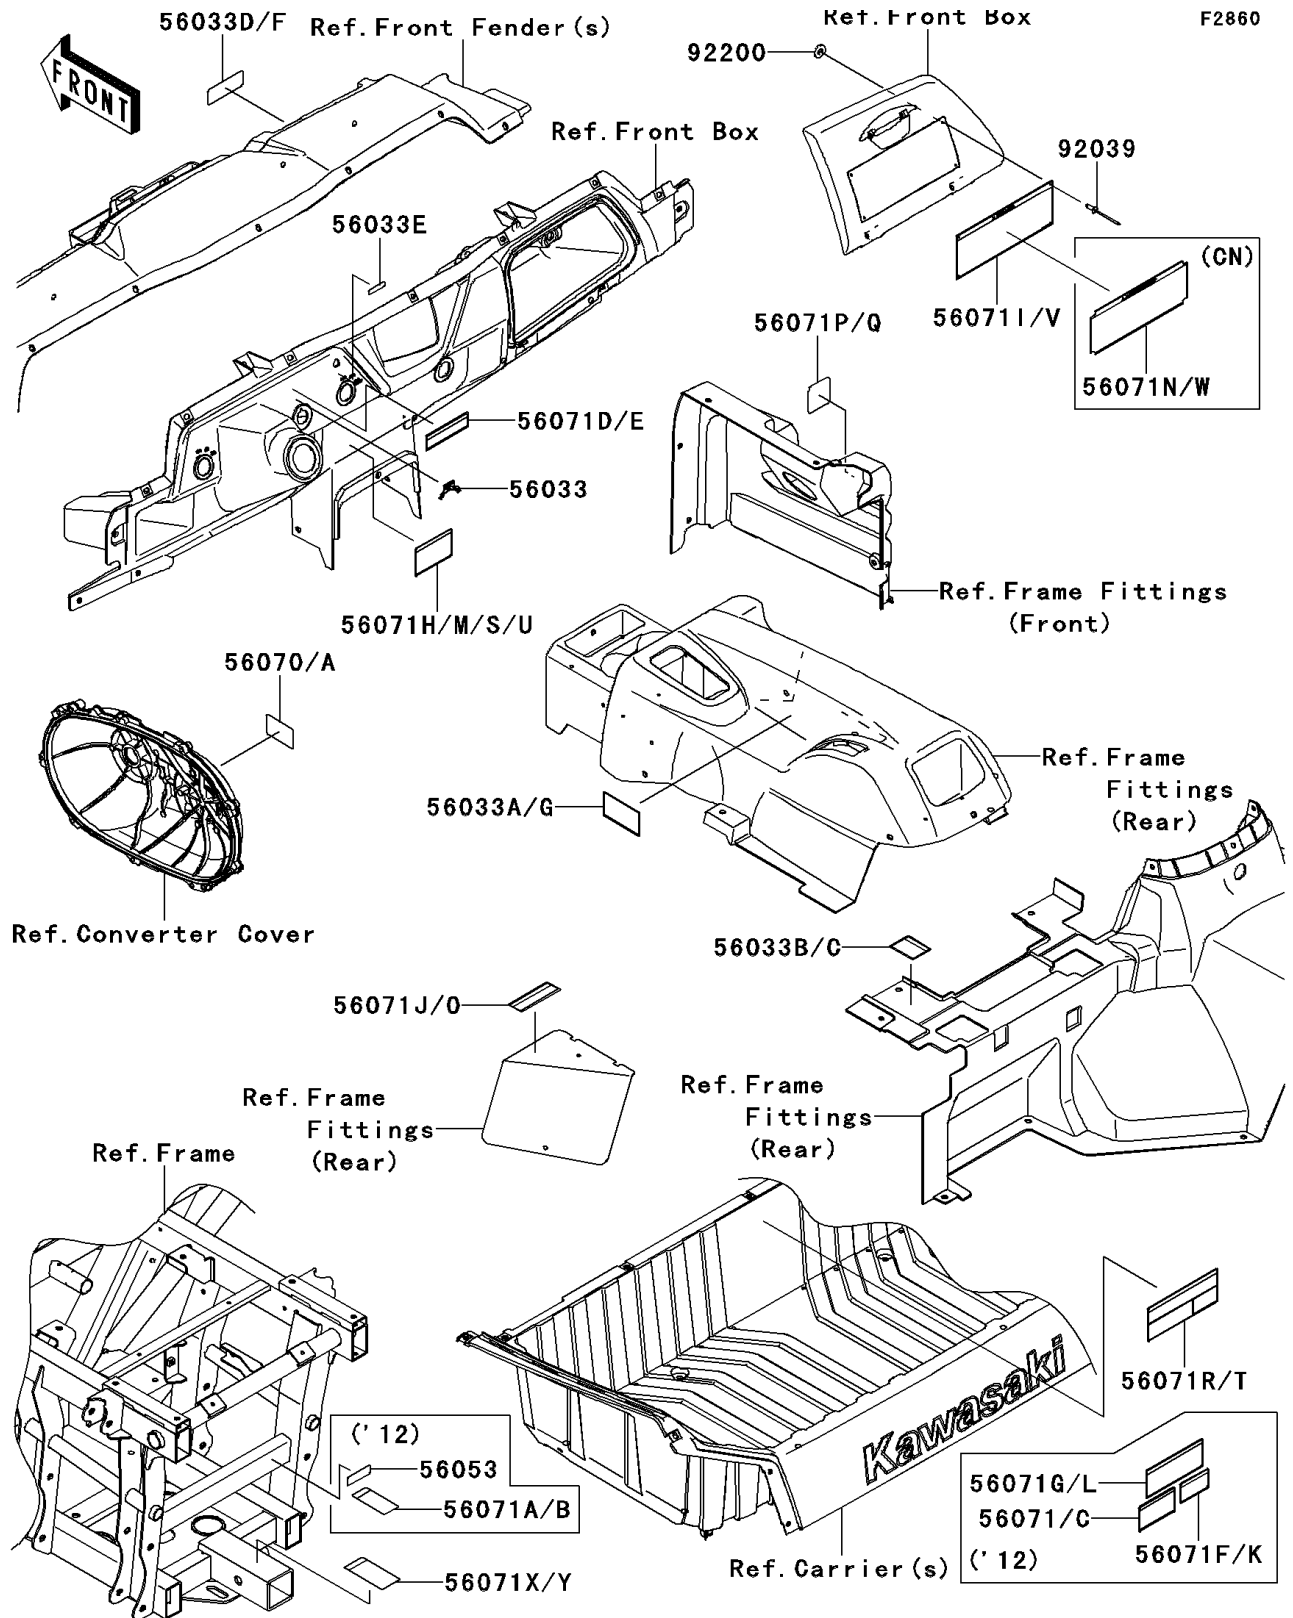

2013 Teryx4™ 750 4x4 EPS LE PARTS DIAGRAM

Labels

2013 Teryx4™ 750 4x4 EPS LE PARTS LIST

Labels

ITEM NAME	PART NUMBER	QUANTITY
LABEL-MANUAL,MAIN SWITCH (Ref # 56033)	56033-0190	1
LABEL-MANUAL,CVT,FRN (Ref # 56033A)	56033-0305	1
LABEL-MANUAL,OIL MAINTENANCE (Ref # 56033B)	56033-0372	1
LABEL-MANUAL,OIL MAINTENANCE,FRN (Ref # 56033C)	56033-0373	1
LABEL-MANUAL,AIR CLEANER (Ref # 56033D)	56033-0724	1
LABEL-MANUAL,BLOWER FAN (Ref # 56033E)	56033-0730	1
LABEL-MANUAL,AIR CLEANER,FRN (Ref # 56033F)	56033-0731	1
LABEL-MANUAL,DRIVE BELT (Ref # 56033G)	56033-0739	1
LABEL-WARNING,CVT COVER (Ref # 56070)	56070-1269	1
LABEL-WARNING,CVT COVER,FRN (Ref # 56070A)	56070-1271	1
LABEL-WARNING,SHIFT CAUTION (Ref # 56071D)	56071-0128	1
LABEL-WARNING,SHIFT CAUTION,FRN (Ref # 56071E)	56071-0129	1
LABEL-WARNING,FAN DUCT COVER (Ref # 56071J)	56071-0258	1
LABEL-WARNING,HEAT COVER,FRN (Ref # 56071O)	56071-0263	1
LABEL-WARNING,GASOLINE (Ref # 56071P)	56071-0292	1
LABEL-WARNING,GASOLINE,FRN (Ref # 56071Q)	56071-0293	1
LABEL-WARNING,CARGO CAPACITY (Ref # 56071R)	56071-0309	1
LABEL-WARNING,TIRE INFO. (Ref # 56071S)	56071-0310	1
LABEL-WARNING,CARGO CAPACITY,FRN (Ref # 56071T)	56071-0311	1
LABEL-WARNING,TIRE INFO.,FRN (Ref # 56071U)	56071-0312	1
LABEL-WARNING,GENERAL (Ref # 56071V)	56071-0322	1
LABEL-WARNING,GENERAL,FRN (Ref # 56071W)	56071-0323	1
LABEL-WARNING,TRAILER HITCH (Ref # 56071X)	56071-0333	1
LABEL-WARNING,TRAILER HITCH,FRN (Ref # 56071Y)	56071-0334	1
RIVET,3.2X8 (Ref # 92039)	92039-3763	4
WASHER,3.5X8X1 (Ref # 92200)	92200-1251	4