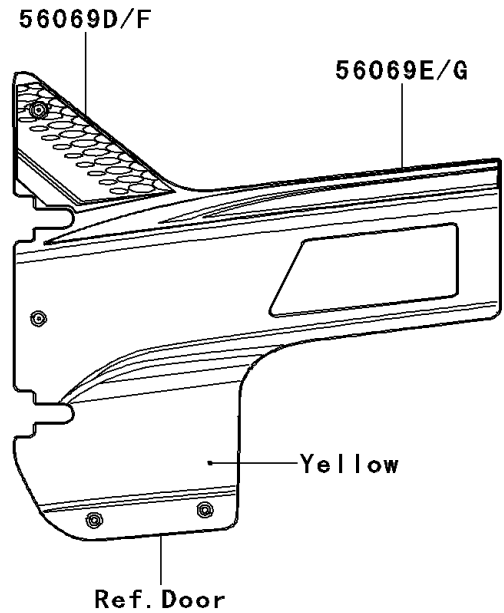

2013 Teryx4™ 750 4x4 EPS LE PARTS DIAGRAM

Decals(Yellow)(CCF/CDF)

F2861A

2013 Teryx4™ 750 4x4 EPS LE PARTS LIST

Decals(Yellow)(CCF/CDF)

ITEM NAME	PART NUMBER	QUANTITY
MARK,KAWASAKI (Ref # 56052)	56052-0455	2
MARK,FR FENDER,TERYX4 LE (Ref # 56054)	56054-0861	1
PATTERN,OVER FENDER,LH (Ref # 56069)	56069-1713	1
PATTERN,OVER FENDER,RH (Ref # 56069A)	56069-1714	1
PATTERN,SIDE COVER,LH (Ref # 56069B)	56069-1715	1
PATTERN,SIDE COVER,RH (Ref # 56069C)	56069-1716	1
PATTERN,DOOR COVER,FR,LH (Ref # 56069D)	56069-1717	1
PATTERN,DOOR COVER,FR,LH,LWR (Ref # 56069E)	56069-1718	1
PATTERN,DOOR COVER,FR,RH (Ref # 56069F)	56069-1719	1
PATTERN,DOOR COVER,FR,RH,LWR (Ref # 56069G)	56069-1720	1
PATTERN,DOOR COVER,RR,LH (Ref # 56069H)	56069-1721	1
PATTERN,DOOR COVER,RR,RH (Ref # 56069I)	56069-1722	1
PATTERN,RR FENDER,LH (Ref # 56069J)	56069-1723	1
PATTERN,RR FENDER,RH (Ref # 56069K)	56069-1724	1