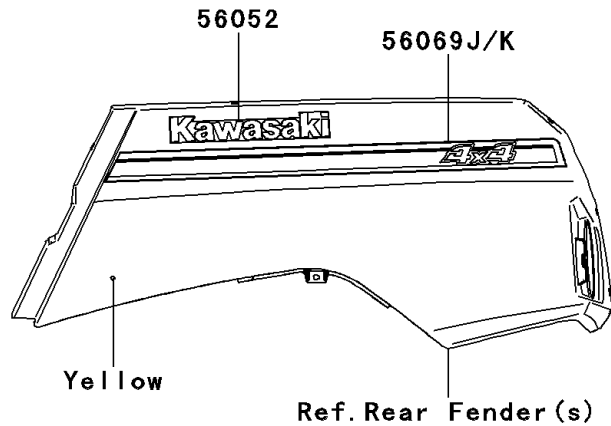

2013 Teryx4™ 750 4x4 EPS LE PARTS DIAGRAM

Decals(Yellow)(CCF/CDF)

F2861A

2013 Teryx4™ 750 4x4 EPS LE PARTS LIST

Decals(Yellow)(CCF/CDF)

ITEM NAME	PART NUMBER	QUANTITY
MARK,KAWASAKI (Ref # 56052)	56052-0455	2
MARK,FR FENDER,TERYX4 LE (Ref # 56054)	56054-0861	1
PATTERN,OVER FENDER,LH (Ref # 56069)	56069-1713	1
PATTERN,OVER FENDER,RH (Ref # 56069A)	56069-1714	1
PATTERN,SIDE COVER,LH (Ref # 56069B)	56069-1715	1
PATTERN,SIDE COVER,RH (Ref # 56069C)	56069-1716	1
PATTERN,DOOR COVER,FR,LH (Ref # 56069D)	56069-1717	1
PATTERN,DOOR COVER,FR,LH,LWR (Ref # 56069E)	56069-1718	1
PATTERN,DOOR COVER,FR,RH (Ref # 56069F)	56069-1719	1
PATTERN,DOOR COVER,FR,RH,LWR (Ref # 56069G)	56069-1720	1
PATTERN,DOOR COVER,RR,LH (Ref # 56069H)	56069-1721	1
PATTERN,DOOR COVER,RR,RH (Ref # 56069I)	56069-1722	1
PATTERN,RR FENDER,LH (Ref # 56069J)	56069-1723	1
PATTERN,RR FENDER,RH (Ref # 56069K)	56069-1724	1