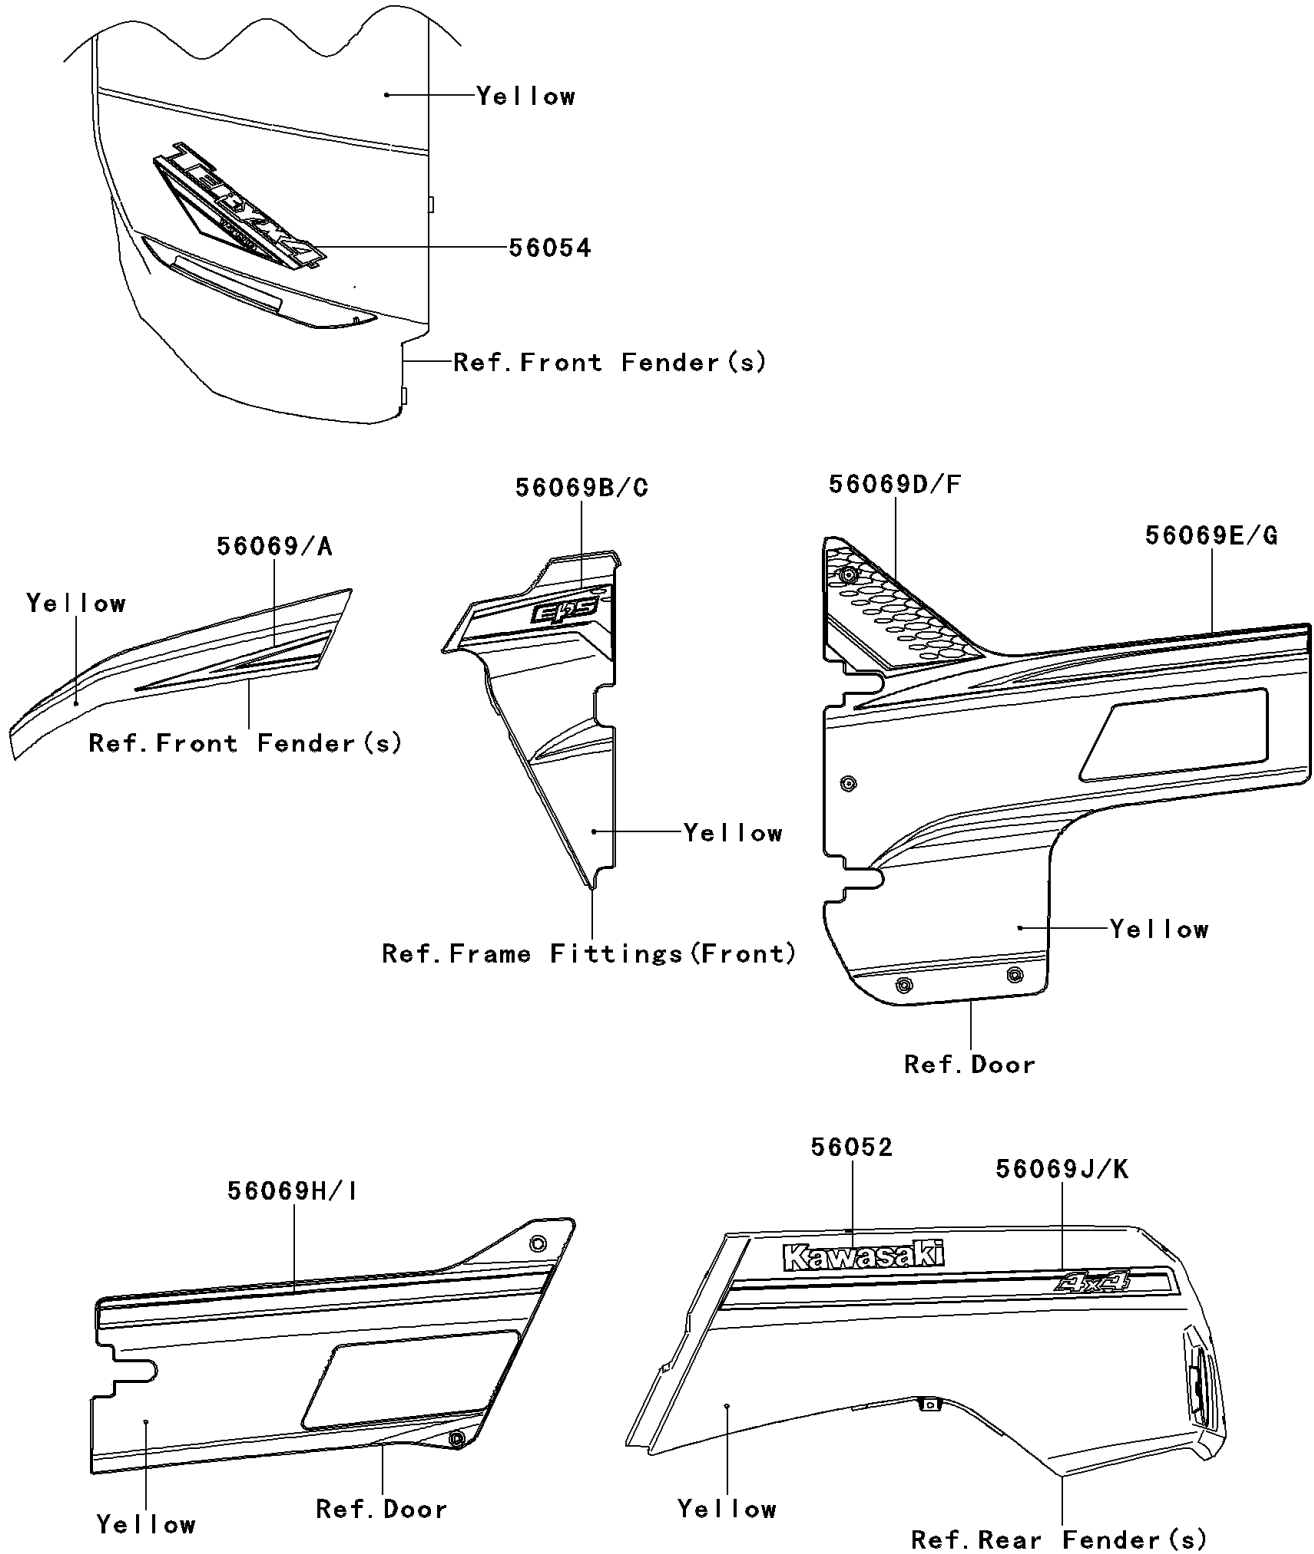

2013 Teryx4™ 750 4x4 EPS LE PARTS DIAGRAM

Decals(Yellow)(CCF/CDF)

F2861A

2013 Teryx4™ 750 4x4 EPS LE PARTS LIST

Decals(Yellow)(CCF/CDF)

ITEM NAME	PART NUMBER	QUANTITY
MARK,KAWASAKI (Ref # 56052)	56052-0455	2
MARK,FR FENDER,TERYX4 LE (Ref # 56054)	56054-0861	1
PATTERN,OVER FENDER,LH (Ref # 56069)	56069-1713	1
PATTERN,OVER FENDER,RH (Ref # 56069A)	56069-1714	1
PATTERN,SIDE COVER,LH (Ref # 56069B)	56069-1715	1
PATTERN,SIDE COVER,RH (Ref # 56069C)	56069-1716	1
PATTERN,DOOR COVER,FR,LH (Ref # 56069D)	56069-1717	1
PATTERN,DOOR COVER,FR,LH,LWR (Ref # 56069E)	56069-1718	1
PATTERN,DOOR COVER,FR,RH (Ref # 56069F)	56069-1719	1
PATTERN,DOOR COVER,FR,RH,LWR (Ref # 56069G)	56069-1720	1
PATTERN,DOOR COVER,RR,LH (Ref # 56069H)	56069-1721	1
PATTERN,DOOR COVER,RR,RH (Ref # 56069I)	56069-1722	1
PATTERN,RR FENDER,LH (Ref # 56069J)	56069-1723	1
PATTERN,RR FENDER,RH (Ref # 56069K)	56069-1724	1