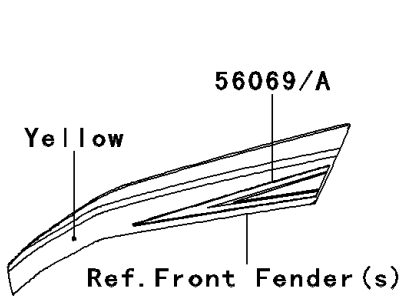

2013 Teryx4™ 750 4x4 EPS LE PARTS DIAGRAM

Decals(Yellow)(CCF/CDF)

F2861A

2013 Teryx4™ 750 4x4 EPS LE PARTS LIST

Decals(Yellow)(CCF/CDF)

ITEM NAME	PART NUMBER	QUANTITY
MARK,KAWASAKI (Ref # 56052)	56052-0455	2
MARK,FR FENDER,TERYX4 LE (Ref # 56054)	56054-0861	1
PATTERN,OVER FENDER,LH (Ref # 56069)	56069-1713	1
PATTERN,OVER FENDER,RH (Ref # 56069A)	56069-1714	1
PATTERN,SIDE COVER,LH (Ref # 56069B)	56069-1715	1
PATTERN,SIDE COVER,RH (Ref # 56069C)	56069-1716	1
PATTERN,DOOR COVER,FR,LH (Ref # 56069D)	56069-1717	1
PATTERN,DOOR COVER,FR,LH,LWR (Ref # 56069E)	56069-1718	1
PATTERN,DOOR COVER,FR,RH (Ref # 56069F)	56069-1719	1
PATTERN,DOOR COVER,FR,RH,LWR (Ref # 56069G)	56069-1720	1
PATTERN,DOOR COVER,RR,LH (Ref # 56069H)	56069-1721	1
PATTERN,DOOR COVER,RR,RH (Ref # 56069I)	56069-1722	1
PATTERN,RR FENDER,LH (Ref # 56069J)	56069-1723	1
PATTERN,RR FENDER,RH (Ref # 56069K)	56069-1724	1