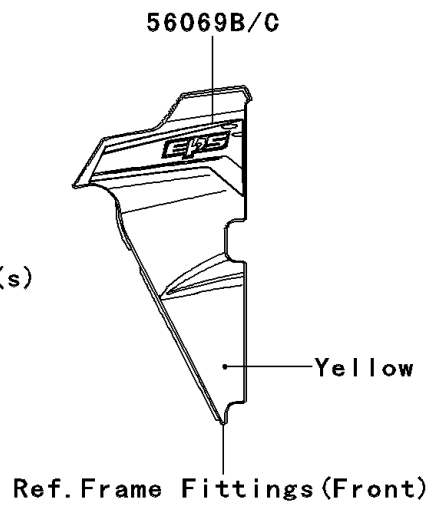

2013 Teryx4™ 750 4x4 EPS LE PARTS DIAGRAM

Decals(Yellow)(CCF/CDF)

F2861A

2013 Teryx4™ 750 4x4 EPS LE PARTS LIST

Decals(Yellow)(CCF/CDF)

ITEM NAME	PART NUMBER	QUANTITY
MARK,KAWASAKI (Ref # 56052)	56052-0455	2
MARK,FR FENDER,TERYX4 LE (Ref # 56054)	56054-0861	1
PATTERN,OVER FENDER,LH (Ref # 56069)	56069-1713	1
PATTERN,OVER FENDER,RH (Ref # 56069A)	56069-1714	1
PATTERN,SIDE COVER,LH (Ref # 56069B)	56069-1715	1
PATTERN,SIDE COVER,RH (Ref # 56069C)	56069-1716	1
PATTERN,DOOR COVER,FR,LH (Ref # 56069D)	56069-1717	1
PATTERN,DOOR COVER,FR,LH,LWR (Ref # 56069E)	56069-1718	1
PATTERN,DOOR COVER,FR,RH (Ref # 56069F)	56069-1719	1
PATTERN,DOOR COVER,FR,RH,LWR (Ref # 56069G)	56069-1720	1
PATTERN,DOOR COVER,RR,LH (Ref # 56069H)	56069-1721	1
PATTERN,DOOR COVER,RR,RH (Ref # 56069I)	56069-1722	1
PATTERN,RR FENDER,LH (Ref # 56069J)	56069-1723	1
PATTERN,RR FENDER,RH (Ref # 56069K)	56069-1724	1