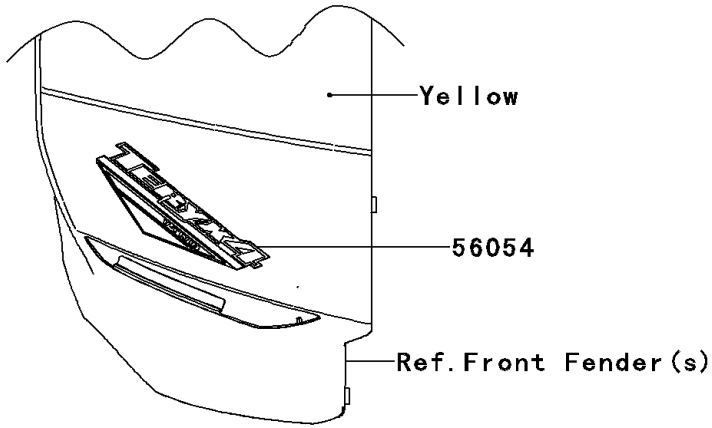

2013 Teryx4™ 750 4x4 EPS LE PARTS DIAGRAM

Decals(Yellow)(CCF/CDF)

F2861A

2013 Teryx4™ 750 4x4 EPS LE PARTS LIST

Decals(Yellow)(CCF/CDF)

ITEM NAME	PART NUMBER	QUANTITY
MARK,KAWASAKI (Ref # 56052)	56052-0455	2
MARK,FR FENDER,TERYX4 LE (Ref # 56054)	56054-0861	1
PATTERN,OVER FENDER,LH (Ref # 56069)	56069-1713	1
PATTERN,OVER FENDER,RH (Ref # 56069A)	56069-1714	1
PATTERN,SIDE COVER,LH (Ref # 56069B)	56069-1715	1
PATTERN,SIDE COVER,RH (Ref # 56069C)	56069-1716	1
PATTERN,DOOR COVER,FR,LH (Ref # 56069D)	56069-1717	1
PATTERN,DOOR COVER,FR,LH,LWR (Ref # 56069E)	56069-1718	1
PATTERN,DOOR COVER,FR,RH (Ref # 56069F)	56069-1719	1
PATTERN,DOOR COVER,FR,RH,LWR (Ref # 56069G)	56069-1720	1
PATTERN,DOOR COVER,RR,LH (Ref # 56069H)	56069-1721	1
PATTERN,DOOR COVER,RR,RH (Ref # 56069I)	56069-1722	1
PATTERN,RR FENDER,LH (Ref # 56069J)	56069-1723	1
PATTERN,RR FENDER,RH (Ref # 56069K)	56069-1724	1