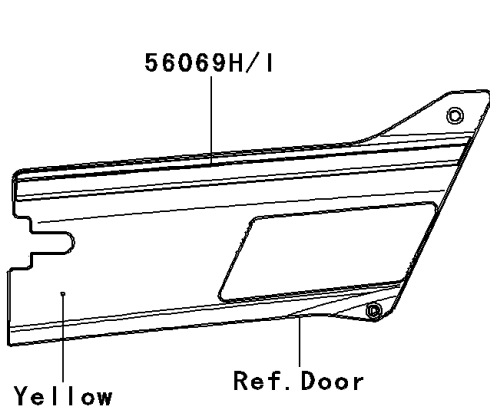

2013 Teryx4™ 750 4x4 EPS LE PARTS DIAGRAM

Decals(Yellow)(CCF/CDF)

F2861A

2013 Teryx4™ 750 4x4 EPS LE PARTS LIST

Decals(Yellow)(CCF/CDF)

ITEM NAME	PART NUMBER	QUANTITY
MARK,KAWASAKI (Ref # 56052)	56052-0455	2
MARK,FR FENDER,TERYX4 LE (Ref # 56054)	56054-0861	1
PATTERN,OVER FENDER,LH (Ref # 56069)	56069-1713	1
PATTERN,OVER FENDER,RH (Ref # 56069A)	56069-1714	1
PATTERN,SIDE COVER,LH (Ref # 56069B)	56069-1715	1
PATTERN,SIDE COVER,RH (Ref # 56069C)	56069-1716	1
PATTERN,DOOR COVER,FR,LH (Ref # 56069D)	56069-1717	1
PATTERN,DOOR COVER,FR,LH,LWR (Ref # 56069E)	56069-1718	1
PATTERN,DOOR COVER,FR,RH (Ref # 56069F)	56069-1719	1
PATTERN,DOOR COVER,FR,RH,LWR (Ref # 56069G)	56069-1720	1
PATTERN,DOOR COVER,RR,LH (Ref # 56069H)	56069-1721	1
PATTERN,DOOR COVER,RR,RH (Ref # 56069I)	56069-1722	1
PATTERN,RR FENDER,LH (Ref # 56069J)	56069-1723	1
PATTERN,RR FENDER,RH (Ref # 56069K)	56069-1724	1