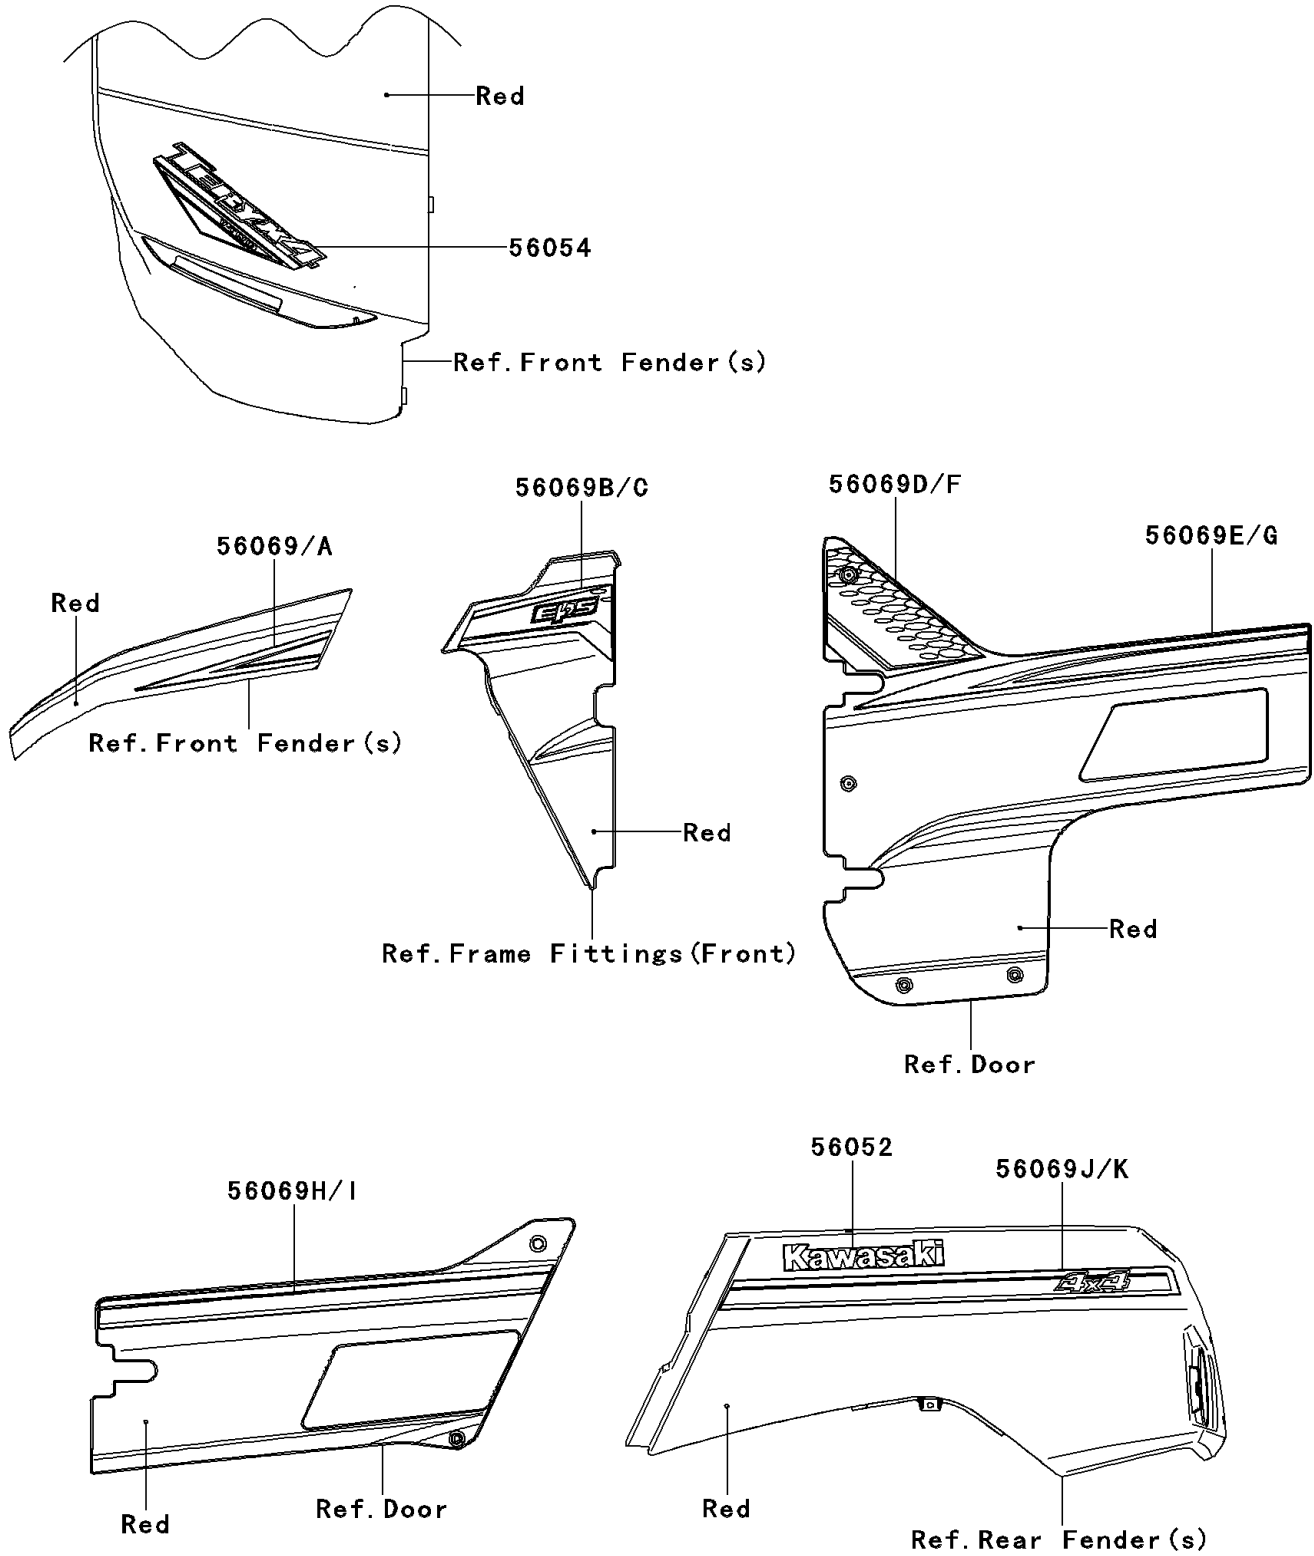

# 2013 Teryx4™ 750 4x4 EPS LE PARTS DIAGRAM

Decals(F.Red)(CDF)

F2861B

## 2013 Teryx4™ 750 4x4 EPS LE PARTS LIST

Decals(F.Red)(CDF)

ITEM NAME	PART NUMBER	QUANTITY
MARK,KAWASAKI (Ref # 56052)	56052-0455	2
MARK,FR FENDER,TERYX4 LE (Ref # 56054)	56054-0860	1
PATTERN,OVER FENDER,LH (Ref # 56069)	56069-2039	1
PATTERN,OVER FENDER,RH (Ref # 56069A)	56069-2040	1
PATTERN,SIDE COVER,LH (Ref # 56069B)	56069-2041	1
PATTERN,SIDE COVER,RH (Ref # 56069C)	56069-2042	1
PATTERN,DOOR COVER,FR,LH (Ref # 56069D)	56069-2043	1
PATTERN,DOOR COVER,LWR,LH (Ref # 56069E)	56069-2044	1
PATTERN,DOOR COVER,FR,RH (Ref # 56069F)	56069-2045	1
PATTERN,DOOR COVER,LWR,RH (Ref # 56069G)	56069-2046	1
PATTERN,DOOR COVER,RR,LH (Ref # 56069H)	56069-2047	1
PATTERN,DOOR COVER,RR,RH (Ref # 56069I)	56069-2048	1
PATTERN,RR FENDER,LH (Ref # 56069J)	56069-2049	1
PATTERN,RR FENDER,RH (Ref # 56069K)	56069-2050	1