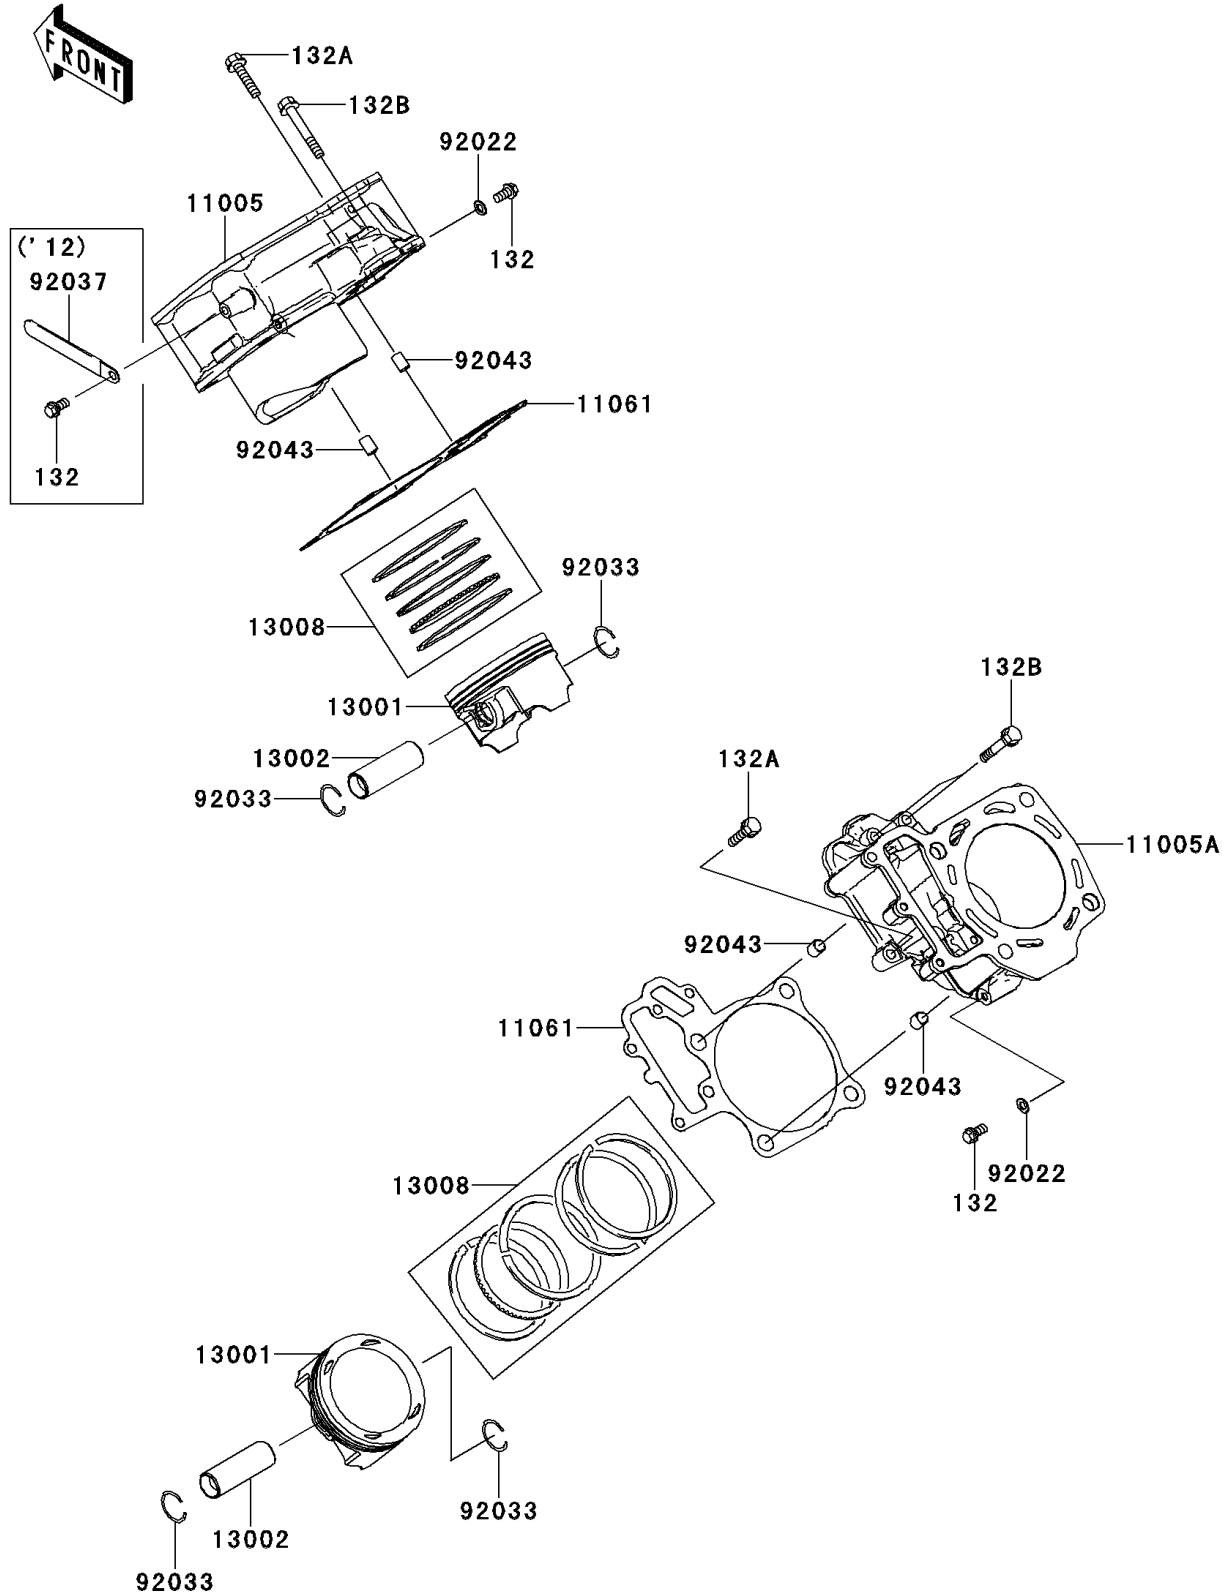

2012 TERYX4™ 750 4x4 EPS Realtree APG HD PARTS DIAGRAM

Cylinder/Piston(s)

E1120

2012 TERYX4™ 750 4x4 EPS Realtree APG HD PARTS LIST

Cylinder/Piston(s)

ITEM NAME	PART NUMBER	QUANTITY
CYLINDER-ENGINE,FR (Ref # 11005)	11005-0576	1
CYLINDER-ENGINE,RR (Ref # 11005A)	11005-0577	1
GASKET,CYLINDER BASE (Ref # 11061)	11061-0730	2
PISTON-ENGINE (Ref # 13001)	13001-0718	2
PIN-PISTON (Ref # 13002)	13002-0711	2
RING-SET-PISTON (Ref # 13008)	13008-0042	2
BOLT-FLANGED-SMALL,6X12 (Ref # 132)	132BD0612	3
BOLT-FLANGED-SMALL,6X30 (Ref # 132A)	132BD0630	2
BOLT-FLANGED-SMALL,6X40 (Ref # 132B)	132BD0640	4
WASHER,6.2X11X1 (Ref # 92022)	92022-304	2
RING-SNAP (Ref # 92033)	92033-1207	4
CLAMP (Ref # 92037)	92037-1993	1
PIN,10.1X12X14 (Ref # 92043)	92043-4009	4