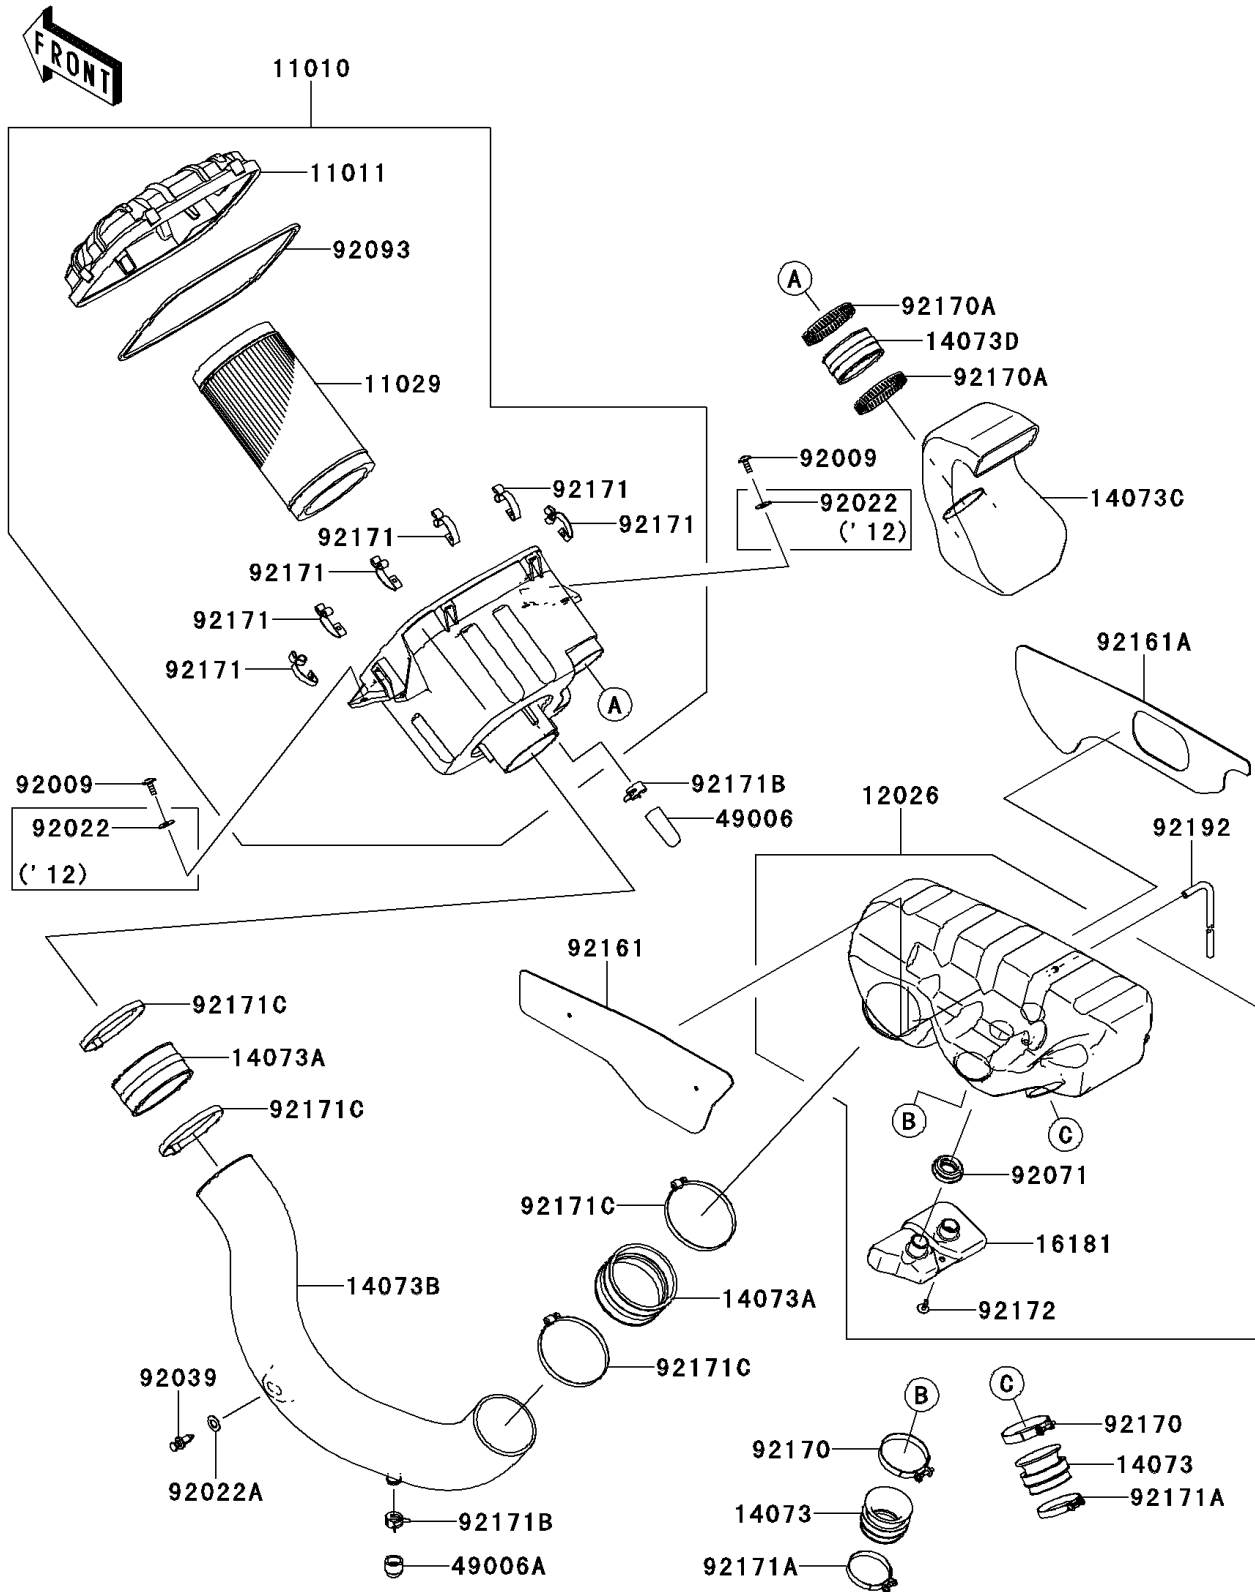

# 2013 TERYX4™ 750 4x4 EPS Realtree APG HD PARTS DIAGRAM

Air Cleaner

E1130

## 2013 TERYX4™ 750 4x4 EPS Realtree APG HD PARTS LIST

### Air Cleaner

ITEM NAME	PART NUMBER	QUANTITY
FILTER-ASSY-AIR (Ref # 11010)	11010-0744	1
CASE-AIR FILTER (Ref # 11011)	11011-0718	1
ELEMENT-ASSY-AIR FILTER (Ref # 11029)	11029-0724	1
CHAMBER (Ref # 12026)	12026-0703	1
DUCT (Ref # 14073)	14073-0160	2
DUCT,JOINT,A/C SIDE (Ref # 14073A)	14073-0258	2
DUCT,FILTER-CHAMBER (Ref # 14073B)	14073-0703	1
DUCT,INTAKE (Ref # 14073C)	14073-0729	1
DUCT,JOINT (Ref # 14073D)	14073-1775	1
TANK-RESONATOR (Ref # 16181)	16181-0056	1
BOOT (Ref # 49006)	49006-1351	1
BOOT,DRAIN (Ref # 49006A)	49006-3718	1
SCREW,6X16 (Ref # 92009)	92009-1621	4
WASHER,10.5X20X1 (Ref # 92022A)	92022-239	1
RIVET (Ref # 92039)	92039-1229	1
GROMMET (Ref # 92071)	92071-1259	2
SEAL (Ref # 92093)	92093-0585	1
DAMPER,CHAMBER,LH (Ref # 92161)	92161-1399	1
DAMPER,CHAMBER,RH (Ref # 92161A)	92161-1400	1
CLAMP (Ref # 92170)	92170-1448	2
CLAMP (Ref # 92170A)	92170-1764	2
CLAMP (Ref # 92171)	92171-0225	6
CLAMP (Ref # 92171A)	92171-0722	2
CLAMP (Ref # 92171B)	92171-1277	2
CLAMP (Ref # 92171C)	92171-3716	4
SCREW (Ref # 92172)	92172-0297	1
TUBE,4X8X320 (Ref # 92192)	92192-0953	1