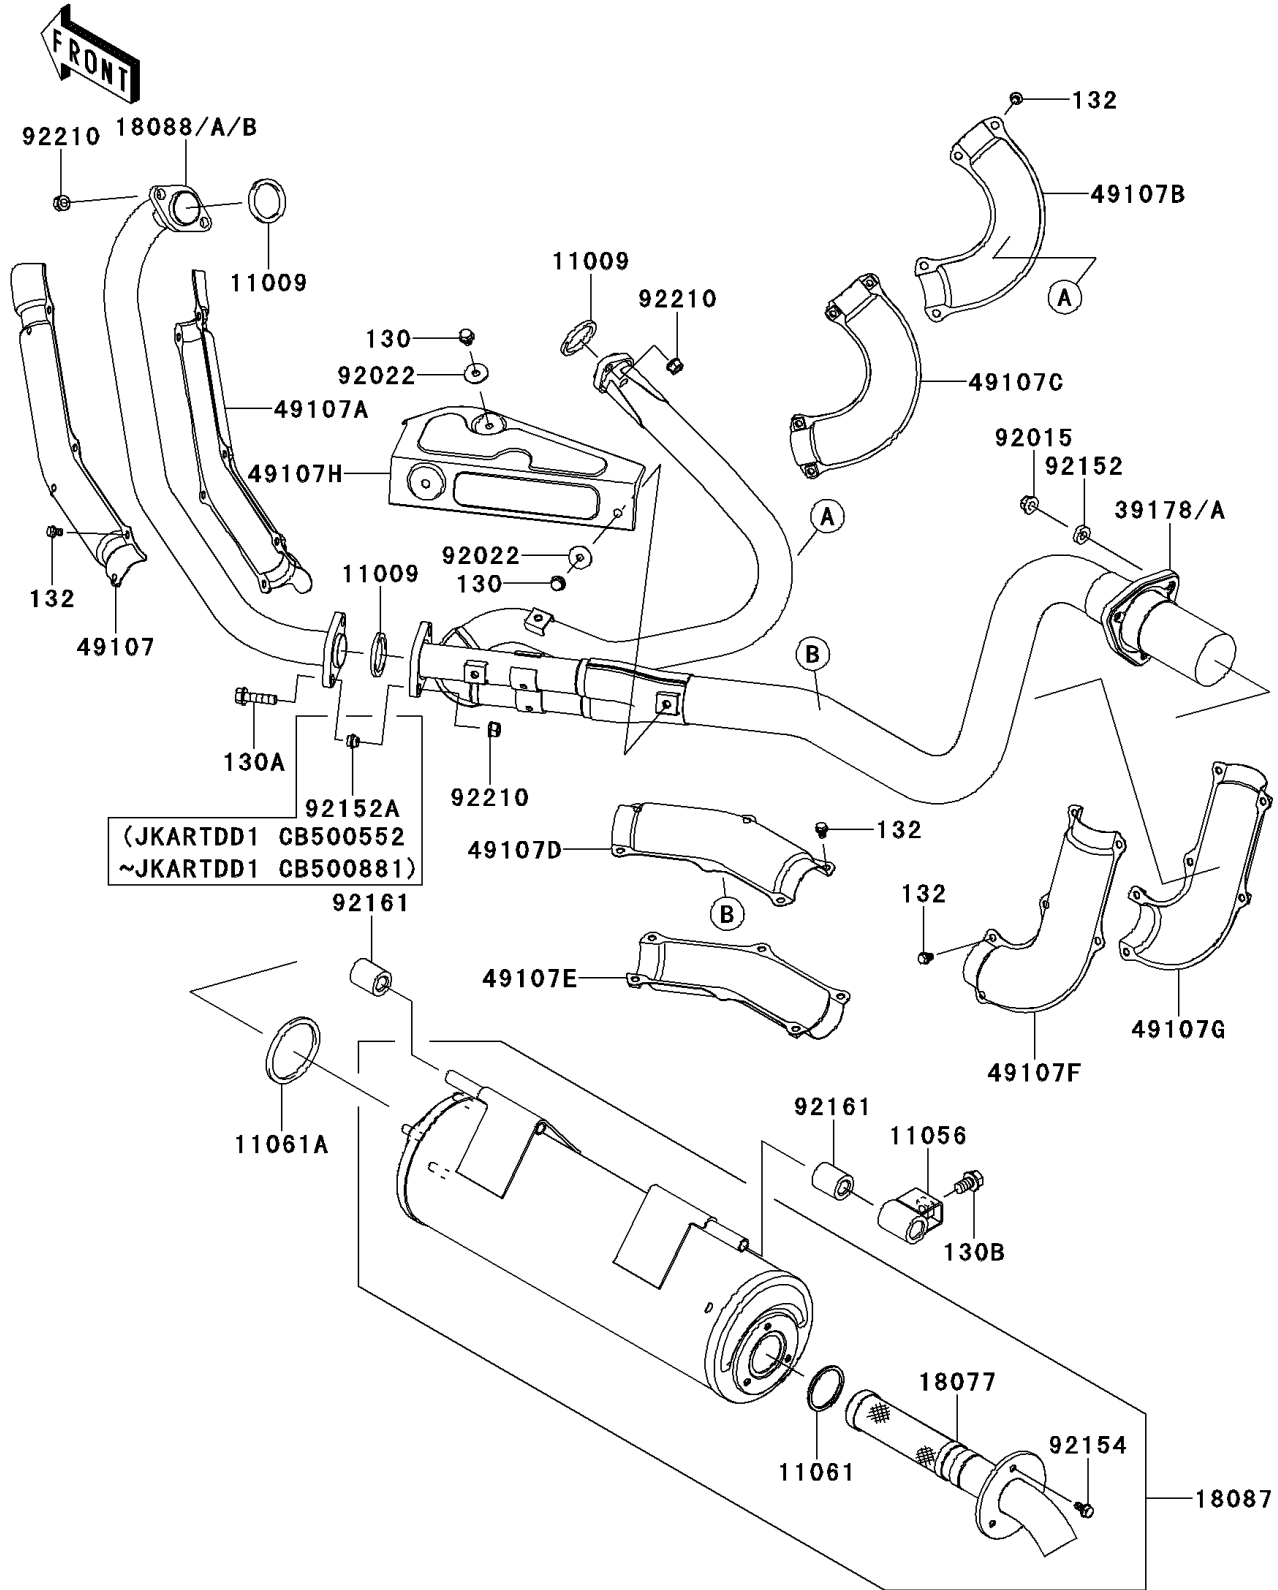

2012 TERYX4™ 750 4x4 EPS Realtree APG HD PARTS DIAGRAM

Muffler(s)

E1140

2012 TERYX4™ 750 4x4 EPS Realtree APG HD PARTS LIST

Muffler(s)

ITEM NAME	PART NUMBER	QUANTITY
GASKET,EXHAUST HOLDER (Ref # 11009)	11009-1894	3
BRACKET (Ref # 11056)	11056-0727	1
GASKET,38.9X46.4X3.0 (Ref # 11061)	11061-0082	1
GASKET,PIPE-MUFFLER (Ref # 11061A)	11061-0811	1
BOLT-FLANGED,6X10 (Ref # 130)	130BD0610	3
BOLT-FLANGED,8X30 (Ref # 130A)	130BD0830	2
BOLT-FLANGED,10X16 (Ref # 130B)	130CA1016	1
BOLT-FLANGED-SMALL,6X8 (Ref # 132)	132BD0608	21
ARRESTER-SPARK (Ref # 18077)	18077-0702	1
MUFFLER (Ref # 18087)	18087-0259	1
PIPE-EXHAUST (Ref # 18088)	18088-0706	1
PIPE-EXHAUST (Ref # 18088A)	18088-0824	1
PIPE-EXHAUST (Ref # 18088B)	18088-0828	1
MANIFOLD-COMP-EXHAUST (Ref # 39178)	39178-0168	1
MANIFOLD-COMP-EXHAUST (Ref # 39178A)	39178-0185	1
COVER-EXHAUST PIPE,FR,LH (Ref # 49107)	49107-0727	1
COVER-EXHAUST PIPE,FR,RH (Ref # 49107A)	49107-0728	1
COVER-EXHAUST PIPE,MIDDLE,RH (Ref # 49107B)	49107-0729	1
COVER-EXHAUST PIPE,MIDDLE,LH (Ref # 49107C)	49107-0730	1
COVER-EXHAUST PIPE,RR-F,UPP (Ref # 49107D)	49107-0731	1
COVER-EXHAUST PIPE,RR-F,LWR (Ref # 49107E)	49107-0732	1
COVER-EXHAUST PIPE,RR-R,LH (Ref # 49107F)	49107-0733	1
COVER-EXHAUST PIPE,RR-R,RH (Ref # 49107G)	49107-0734	1
COVER-EXHAUST PIPE,MANIFOLD (Ref # 49107H)	49107-0739	1
NUT,8MM (Ref # 92015)	92015-1402	3
WASHER,6.5X22X1.6 (Ref # 92022)	92022-237	3
COLLAR,8.2X17X4.5 (Ref # 92152)	92152-1609	3
COLLAR (Ref # 92152A)	92152-1676	2
BOLT,FLANGED,6X12 (Ref # 92154)	92154-0852	3

2012 TERYX4™ 750 4x4 EPS Realtree APG HD PARTS LIST

Muffler(s)

ITEM NAME	PART NUMBER	QUANTITY
DAMPER (Ref # 92161)	92161-0961	2
NUT,8MM (Ref # 92210)	92210-1242	6