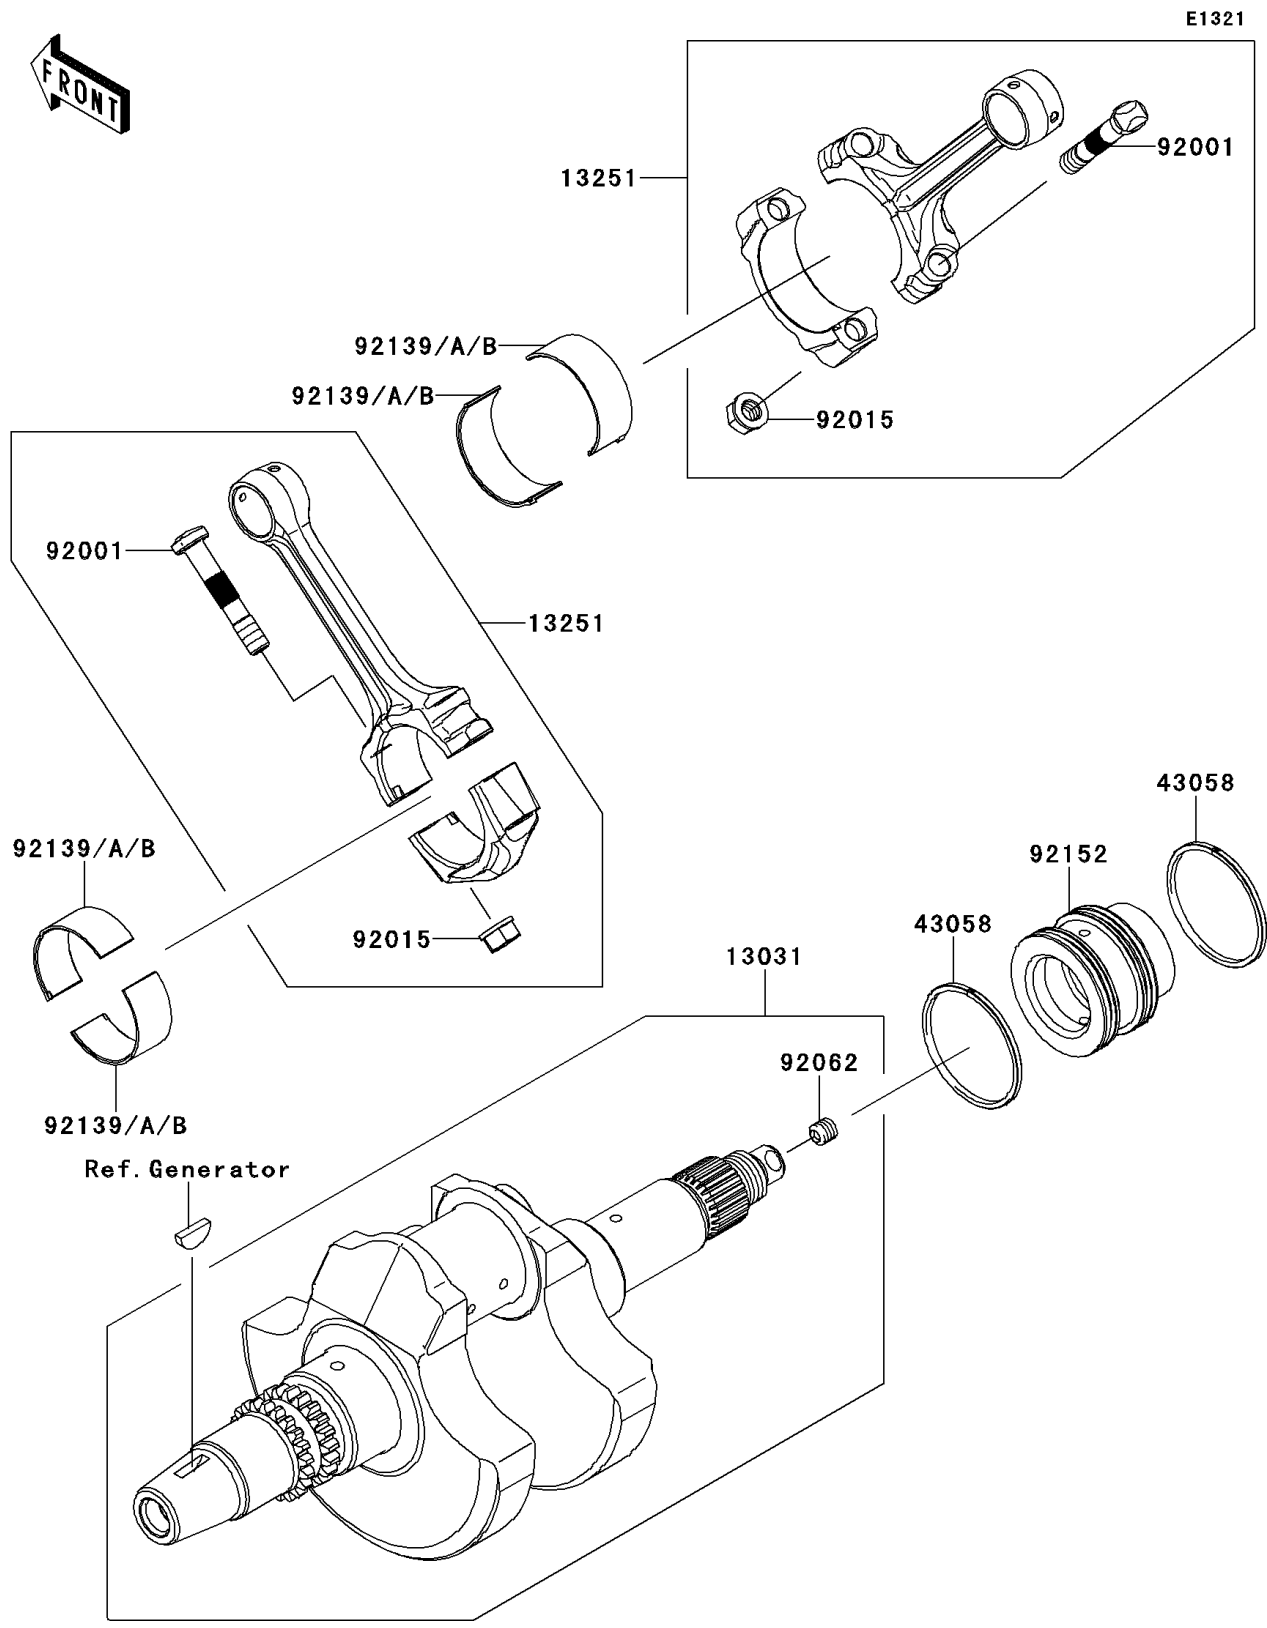

# 2012 TERYX4™ 750 4x4 EPS Realtree APG HD PARTS DIAGRAM

Crankshaft

## 2012 TERYX4™ 750 4x4 EPS Realtree APG HD PARTS LIST

### Crankshaft

ITEM NAME	PART NUMBER	QUANTITY
CRANKSHAFT-COMP (Ref # 13031)	13031-0709	1
ROD-ASSY-CONNECTING (Ref # 13251)	13251-0709	2
RING (Ref # 43058)	43058-0702	2
BOLT,CONNECTING ROD (Ref # 92001)	92001-1980	4
NUT,FLANGED,8MM (Ref # 92015)	92015-1311	4
NOZZLE,8X8,SILVER (Ref # 92062)	92062-1082	1
BUSHING,CONNECTING ROD,GREEN (Ref # 92139)	92139-0764	AR
BUSHING,CONNECTING ROD,YELLOW (Ref # 92139A)	92139-0765	4
BUSHING,CONNECTING ROD,BROWN (Ref # 92139B)	92139-0766	AR
COLLAR,CRANK-CLUTCH (Ref # 92152)	92152-0956	1