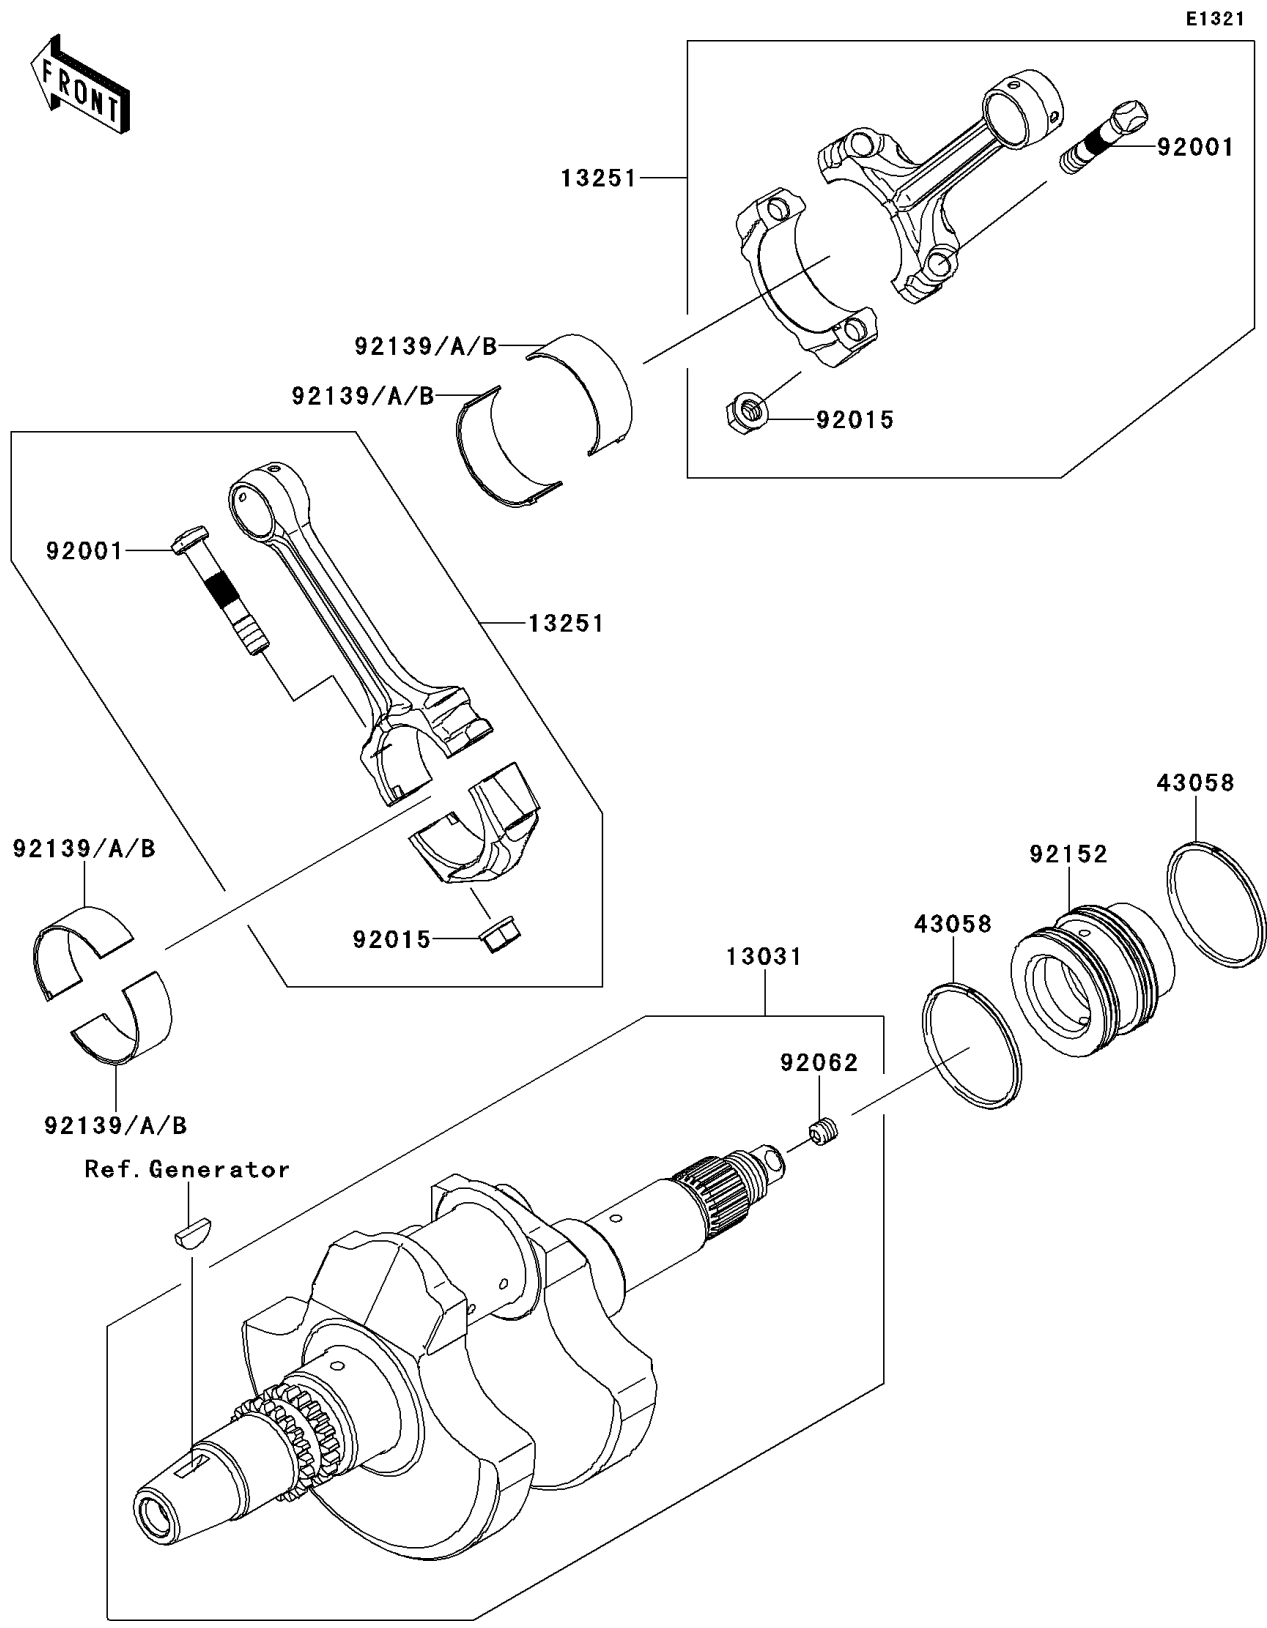

2013 TERYX4™ 750 4x4 EPS Realtree APG HD PARTS DIAGRAM

Crankshaft

2013 TERYX4™ 750 4x4 EPS Realtree APG HD PARTS LIST

Crankshaft

ITEM NAME	PART NUMBER	QUANTITY
CRANKSHAFT-COMP (Ref # 13031)	13031-0709	1
ROD-ASSY-CONNECTING (Ref # 13251)	13251-0709	2
RING (Ref # 43058)	43058-0702	2
BOLT,CONNECTING ROD (Ref # 92001)	92001-1980	4
NUT,FLANGED,8MM (Ref # 92015)	92015-1311	4
NOZZLE,8X8,SILVER (Ref # 92062)	92062-1082	1
BUSHING,CONNECTING ROD,GREEN (Ref # 92139)	92139-0764	AR
BUSHING,CONNECTING ROD,YELLOW (Ref # 92139A)	92139-0765	4
BUSHING,CONNECTING ROD,BROWN (Ref # 92139B)	92139-0766	AR
COLLAR,CRANK-CLUTCH (Ref # 92152)	92152-0956	1