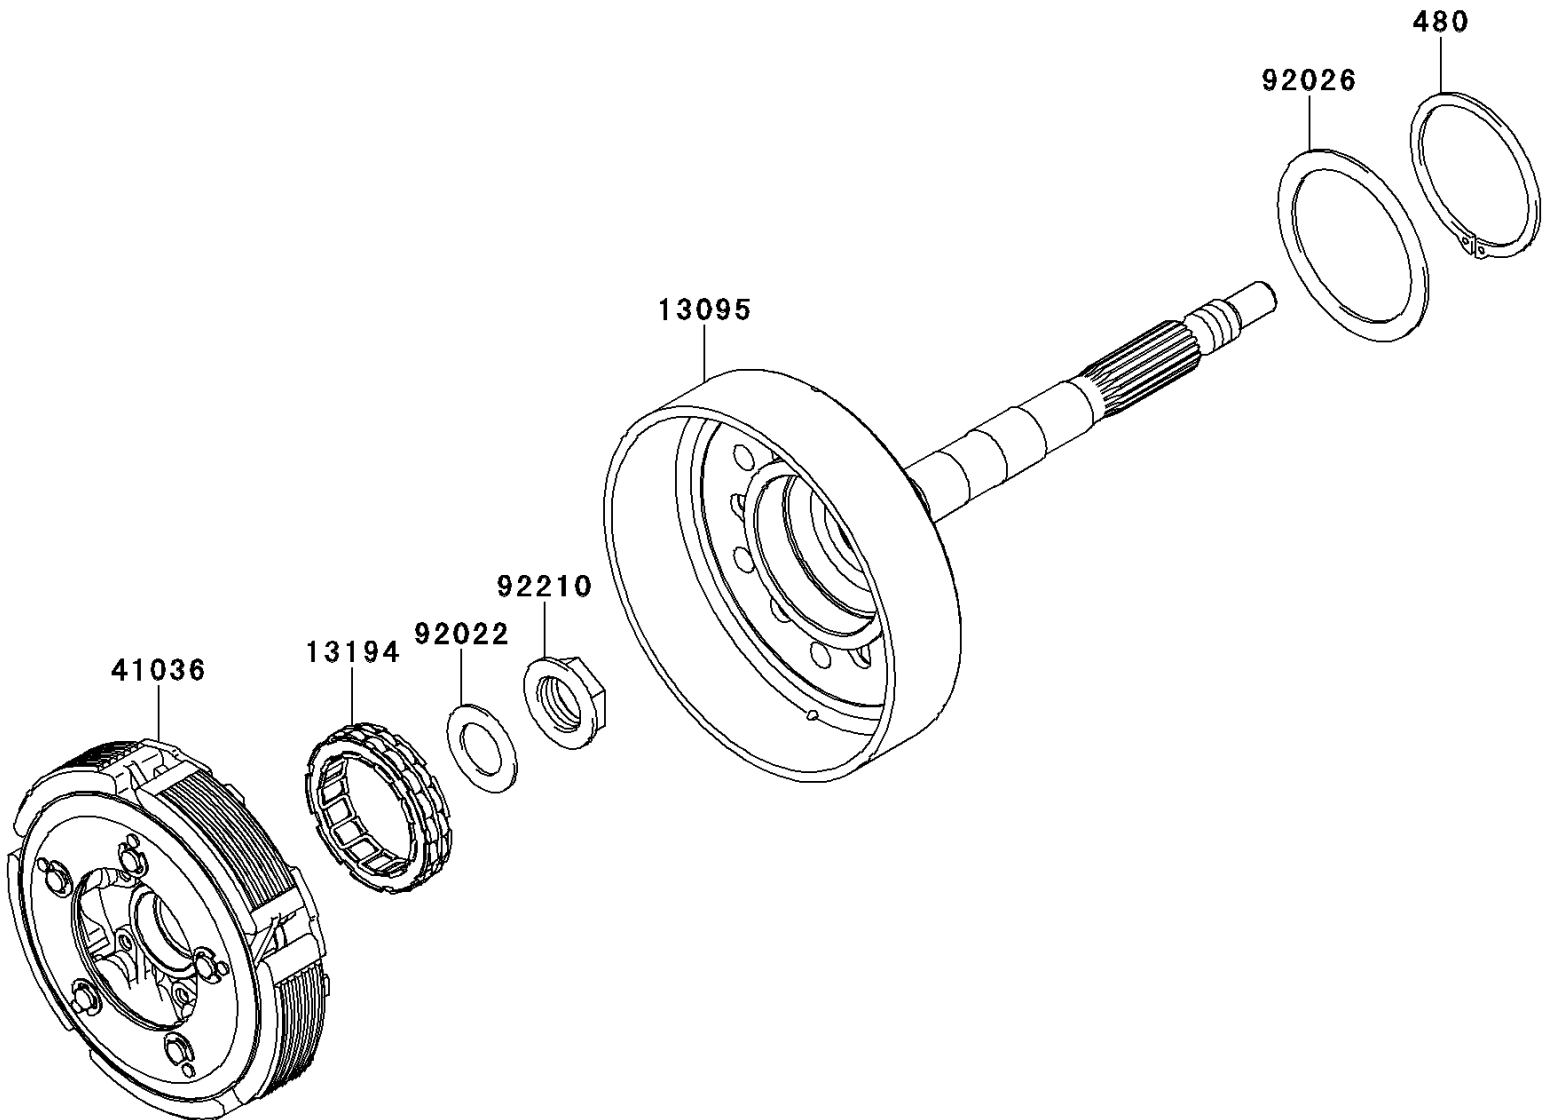

2013 TERYX4™ 750 4x4 EPS Realtree APG HD PARTS DIAGRAM

Clutch

E1350

2013 TERYX4™ 750 4x4 EPS Realtree APG HD PARTS LIST

Clutch

ITEM NAME	PART NUMBER	QUANTITY
HOUSING-COMP-CLUTCH (Ref # 13095)	13095-0554	1
CLUTCH-ONEWAY (Ref # 13194)	13194-0555	1
HUB-ASSY (Ref # 41036)	41036-0553	1
CIRCLIP-TYPE-C,60MM (Ref # 480)	480J6000	1
WASHER,20.5X34X1.4 (Ref # 92022)	92022-168	1
SPACER (Ref # 92026)	92026-0710	1
NUT,20MM (Ref # 92210)	92210-0711	1