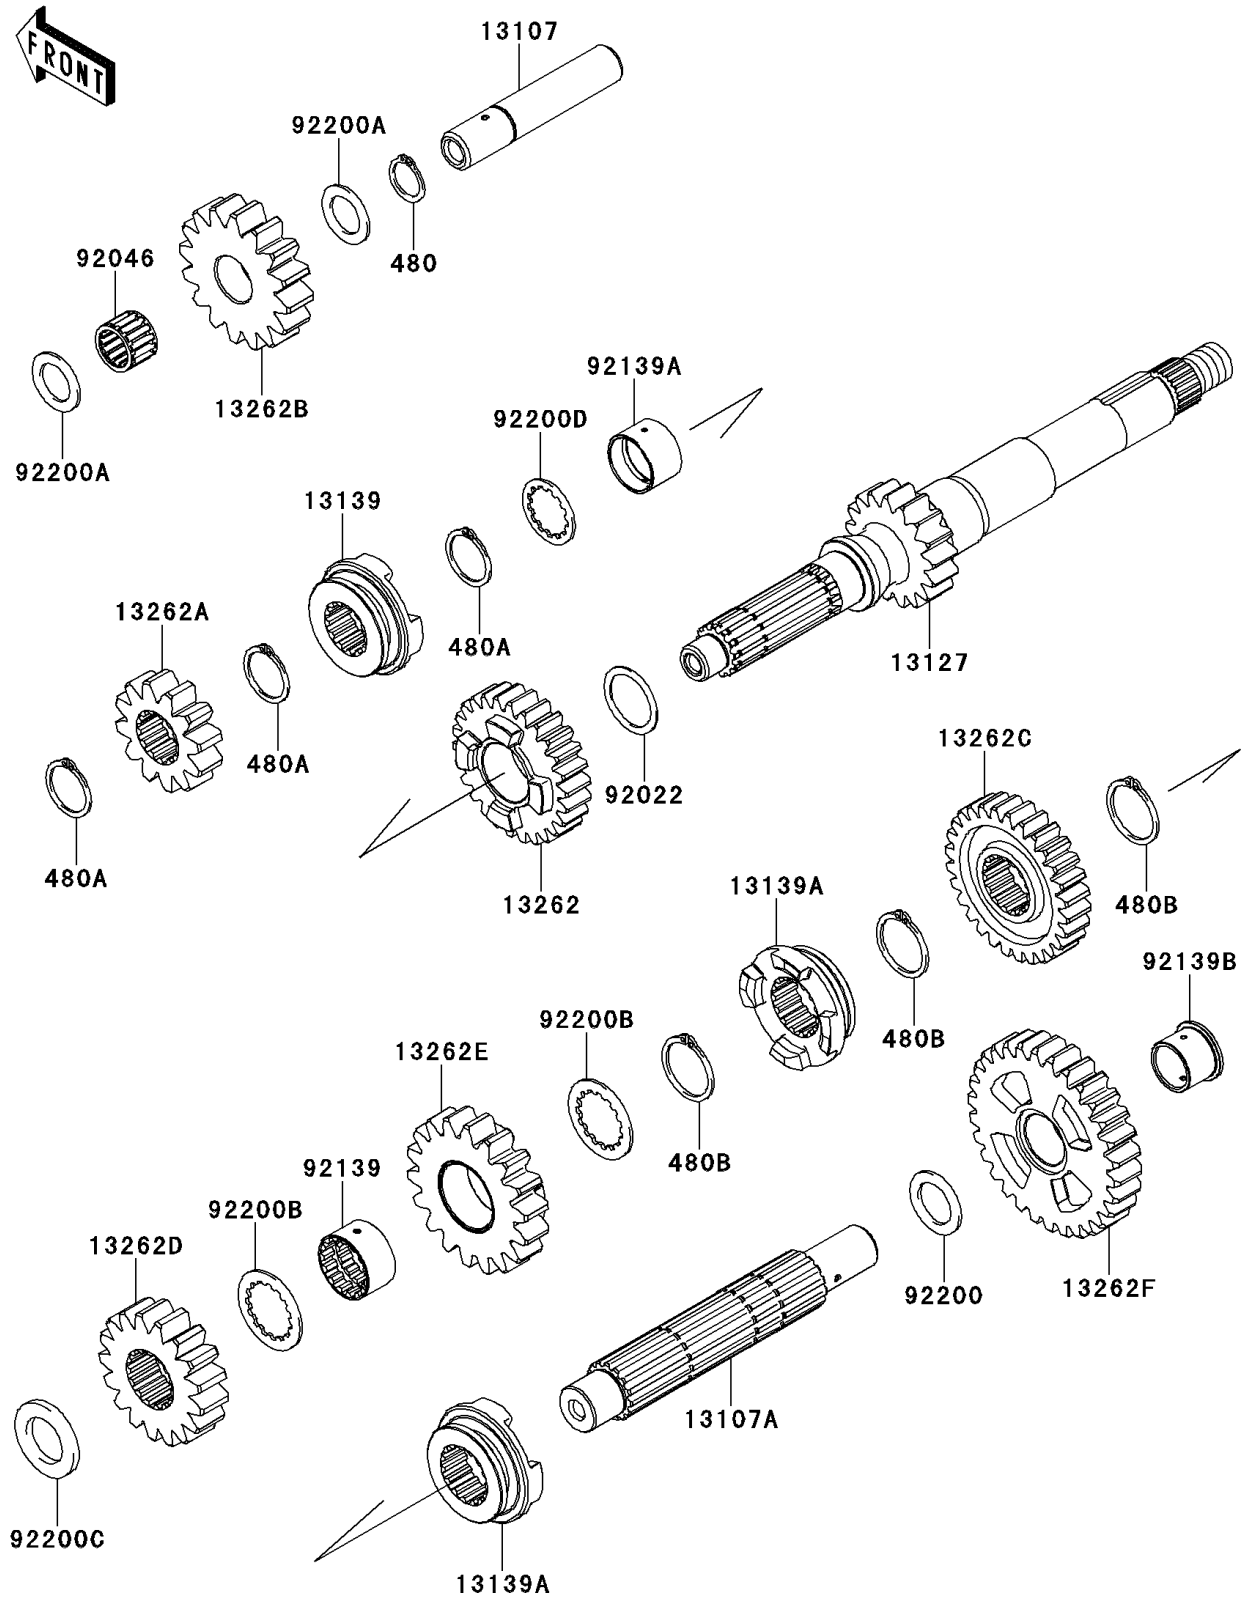

# 2012 TERYX4™ 750 4x4 EPS Realtree APG HD PARTS DIAGRAM

Transmission

E1361

## 2012 TERYX4™ 750 4x4 EPS Realtree APG HD PARTS LIST

### Transmission

ITEM NAME	PART NUMBER	QUANTITY
SHAFT,REVERSE (Ref # 13107)	13107-0715	1
SHAFT,COUNTER (Ref # 13107A)	13107-0716	1
SHAFT-TRANSMISSION INPUT,17T (Ref # 13127)	13127-0633	1
SHIFTER,INPUT HI (Ref # 13139)	13139-0624	1
SHIFTER,OUTPUT (Ref # 13139A)	13139-0625	2
GEAR,INPUT HI,26T (Ref # 13262)	13262-0860	1
GEAR,INPUT REVERSE,12T (Ref # 13262A)	13262-0861	1
GEAR,REVERSE IDLE,16T (Ref # 13262B)	13262-0862	1
GEAR,OUTPUT HI,28T (Ref # 13262C)	13262-0863	1
GEAR,OUTPUT,17T (Ref # 13262D)	13262-0864	1
GEAR,OUTPUT REVERSE,18T (Ref # 13262E)	13262-0865	1
GEAR,OUTPUT REVERSE,31T (Ref # 13262F)	13262-0867	1
CIRCLIP-TYPE-C,18MM (Ref # 480)	480J1800	1
CIRCLIP-TYPE-C,24MM (Ref # 480A)	480J2400	3
CIRCLIP-TYPE-C,28MM (Ref # 480B)	480J2800	3
WASHER,25.3X32X1 (Ref # 92022)	92022-1800	1
BEARING-NEEDLE,182216E03 C3 (Ref # 92046)	92046-0605	1
BUSHING,25X28.3X16.7 (Ref # 92139)	92139-0107	1
BUSHING,25X28X17.8 (Ref # 92139A)	92139-0280	1
BUSHING,20X24X18.7 (Ref # 92139B)	92139-0707	1
WASHER,20.2X30X1.8 (Ref # 92200)	92200-0221	1
WASHER,18.2X28X1.5 (Ref # 92200A)	92200-0716	2
WASHER,28.5X38X1.5 (Ref # 92200B)	92200-0717	2
WASHER,22.2X36X3.6 (Ref # 92200C)	92200-0718	1
WASHER,25.2X31.0X1.5 (Ref # 92200D)	92200-1239	1