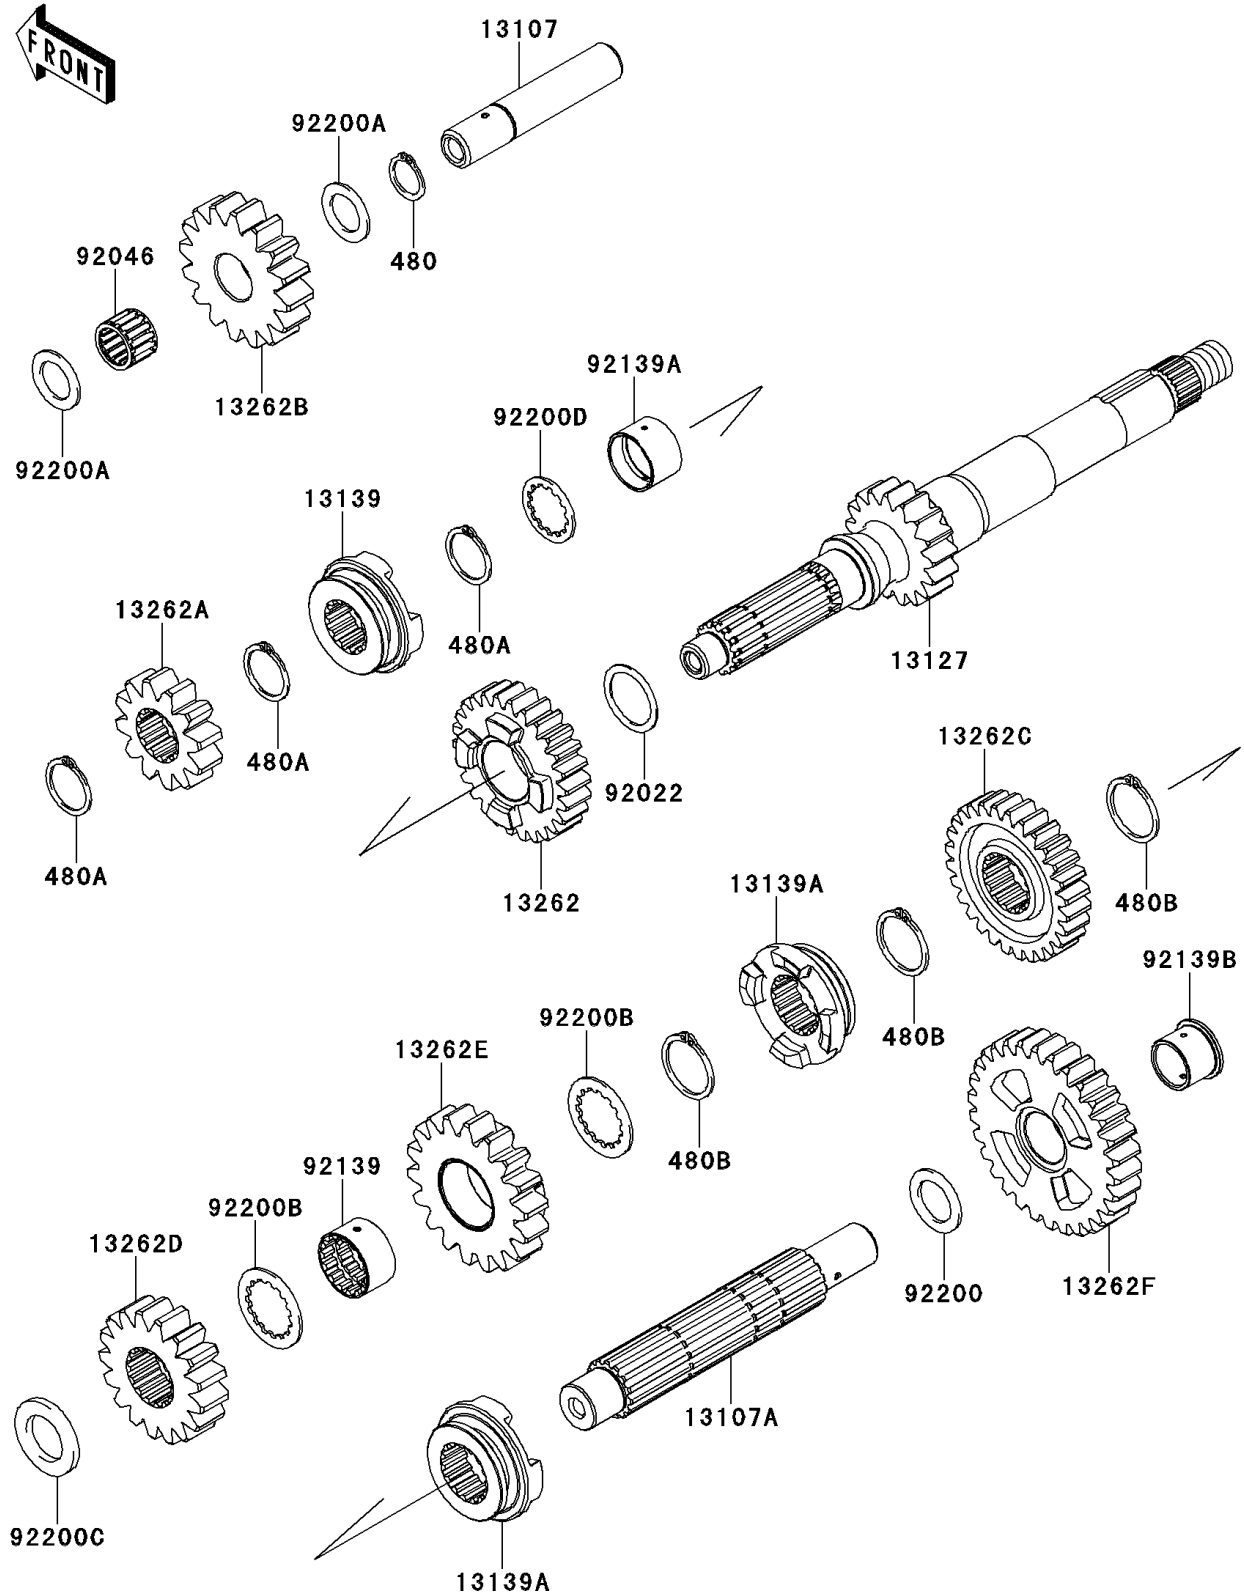

2013 TERYX4™ 750 4x4 EPS Realtree APG HD PARTS DIAGRAM

Transmission

E1361

2013 TERYX4™ 750 4x4 EPS Realtree APG HD PARTS LIST

Transmission

ITEM NAME	PART NUMBER	QUANTITY
SHAFT,REVERSE (Ref # 13107)	13107-0715	1
SHAFT,COUNTER (Ref # 13107A)	13107-0716	1
SHAFT-TRANSMISSION INPUT,17T (Ref # 13127)	13127-0633	1
SHIFTER,INPUT HI (Ref # 13139)	13139-0624	1
SHIFTER,OUTPUT (Ref # 13139A)	13139-0625	2
GEAR,INPUT HI,26T (Ref # 13262)	13262-0860	1
GEAR,INPUT REVERSE,12T (Ref # 13262A)	13262-0861	1
GEAR,REVERSE IDLE,16T (Ref # 13262B)	13262-0862	1
GEAR,OUTPUT HI,28T (Ref # 13262C)	13262-0863	1
GEAR,OUTPUT,17T (Ref # 13262D)	13262-0864	1
GEAR,OUTPUT REVERSE,18T (Ref # 13262E)	13262-0865	1
GEAR,OUTPUT REVERSE,31T (Ref # 13262F)	13262-0867	1
CIRCLIP-TYPE-C,18MM (Ref # 480)	480J1800	1
CIRCLIP-TYPE-C,24MM (Ref # 480A)	480J2400	3
CIRCLIP-TYPE-C,28MM (Ref # 480B)	480J2800	3
WASHER,25.3X32X1 (Ref # 92022)	92022-1800	1
BEARING-NEEDLE,182216E03 C3 (Ref # 92046)	92046-0605	1
BUSHING,25X28.3X16.7 (Ref # 92139)	92139-0107	1
BUSHING,25X28X17.8 (Ref # 92139A)	92139-0280	1
BUSHING,20X24X18.7 (Ref # 92139B)	92139-0707	1
WASHER,20.2X30X1.8 (Ref # 92200)	92200-0221	1
WASHER,18.2X28X1.5 (Ref # 92200A)	92200-0716	2
WASHER,28.5X38X1.5 (Ref # 92200B)	92200-0717	2
WASHER,22.2X36X3.6 (Ref # 92200C)	92200-0718	1
WASHER,25.2X31.0X1.5 (Ref # 92200D)	92200-1239	1