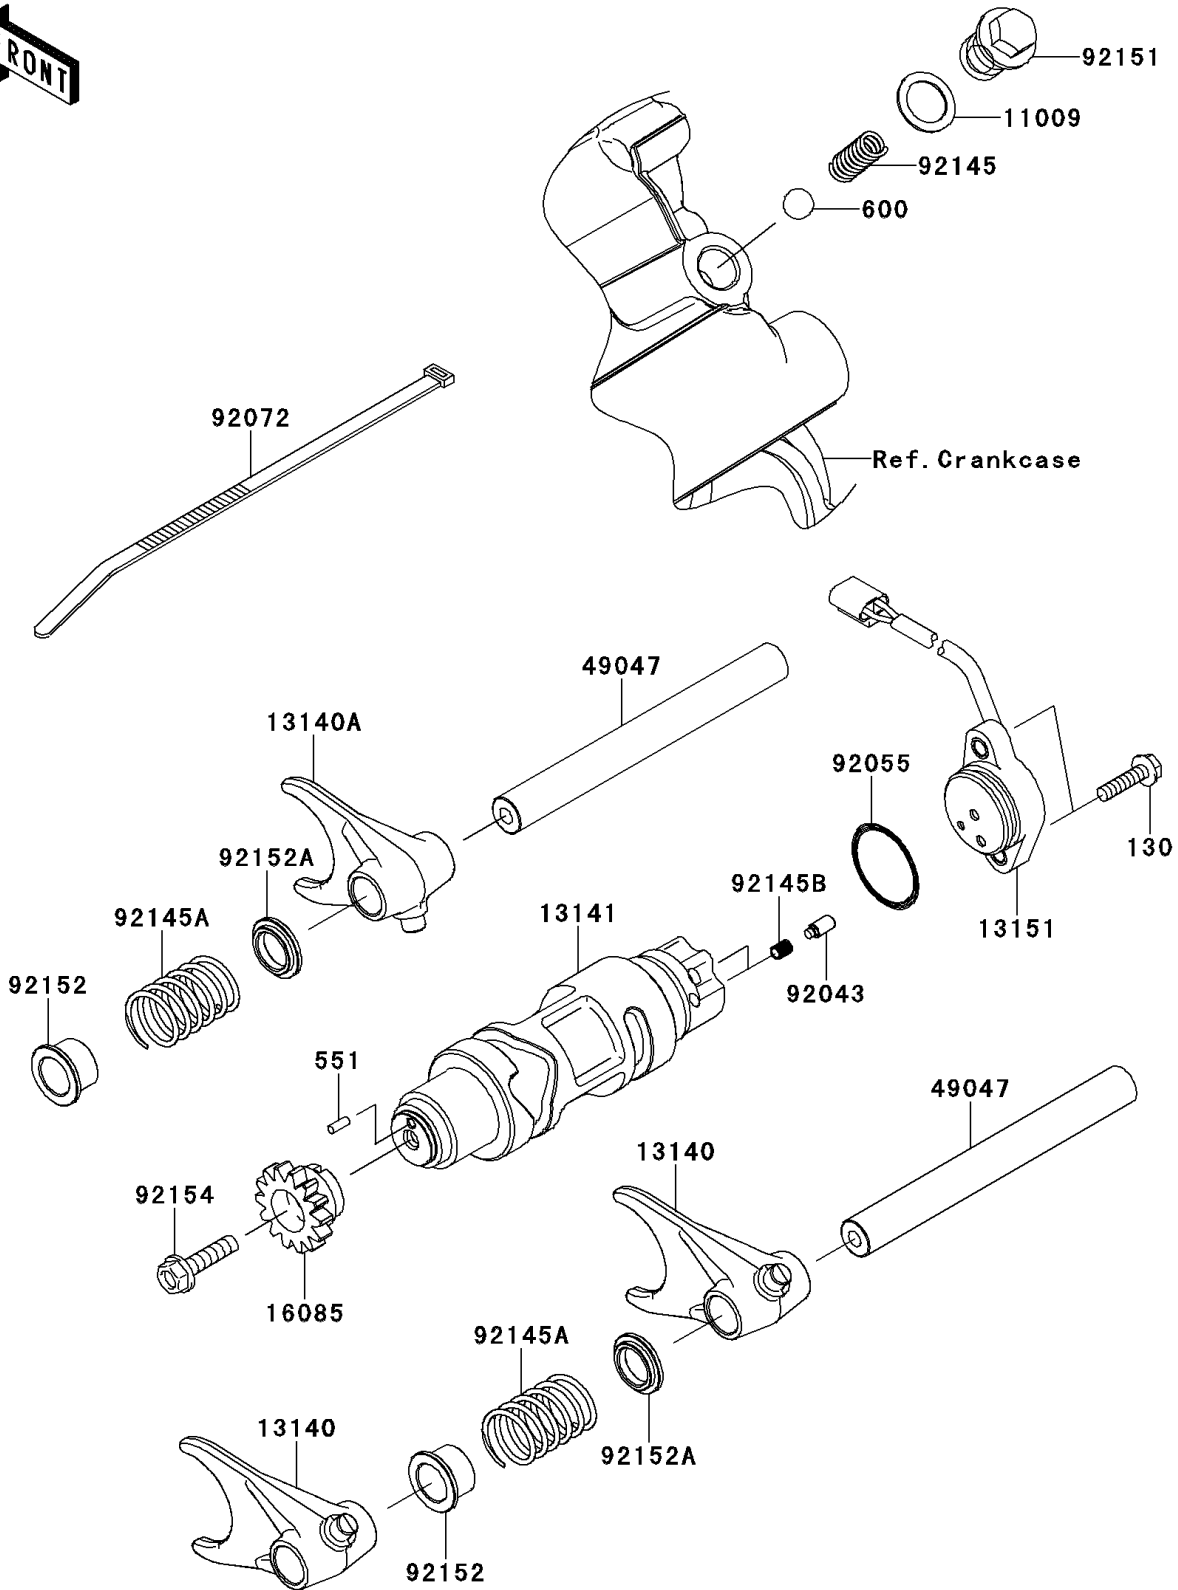

2012 TERYX4™ 750 4x4 EPS Realtree APG HD PARTS DIAGRAM

Gear Change Drum/Shift Fork(s)

E1362

2012 TERYX4™ 750 4x4 EPS Realtree APG HD PARTS LIST

Gear Change Drum/Shift Fork(s)

ITEM NAME	PART NUMBER	QUANTITY
GASKET,15.5X22X1 (Ref # 11009)	11009-1008	1
BOLT-FLANGED,5X20 (Ref # 130)	130BD0520	2
FORK-SHIFT,COUNTER (Ref # 13140)	13140-0622	2
FORK-SHIFT,INPUT (Ref # 13140A)	13140-0623	1
DRUM-CHANGE (Ref # 13141)	13141-0563	1
SWITCH-COMP,GEAR POSITION (Ref # 13151)	13151-0552	1
GEAR,14T (Ref # 16085)	16085-0589	1
ROD-SHIFT (Ref # 49047)	49047-0619	2
PIN-DOWEL,3X8 (Ref # 551)	551A0308	1
BALL-STEEL,13/32 (Ref # 600)	600A1300	1
PIN (Ref # 92043)	92043-1654	2
RING-O,27.7X2.4 (Ref # 92055)	92055-091	1
BAND,L=292.1 (Ref # 92072)	92072-3509	1
SPRING (Ref # 92145)	92145-0828	1
SPRING (Ref # 92145A)	92145-0898	2
SPRING (Ref # 92145B)	92145-1414	2
BOLT (Ref # 92151)	92151-1451	1
COLLAR,14X18X12.5 (Ref # 92152)	92152-1595	2
COLLAR,14X18X4 (Ref # 92152A)	92152-1596	2
BOLT,FLANGED,6X25 (Ref # 92154)	92154-0707	1