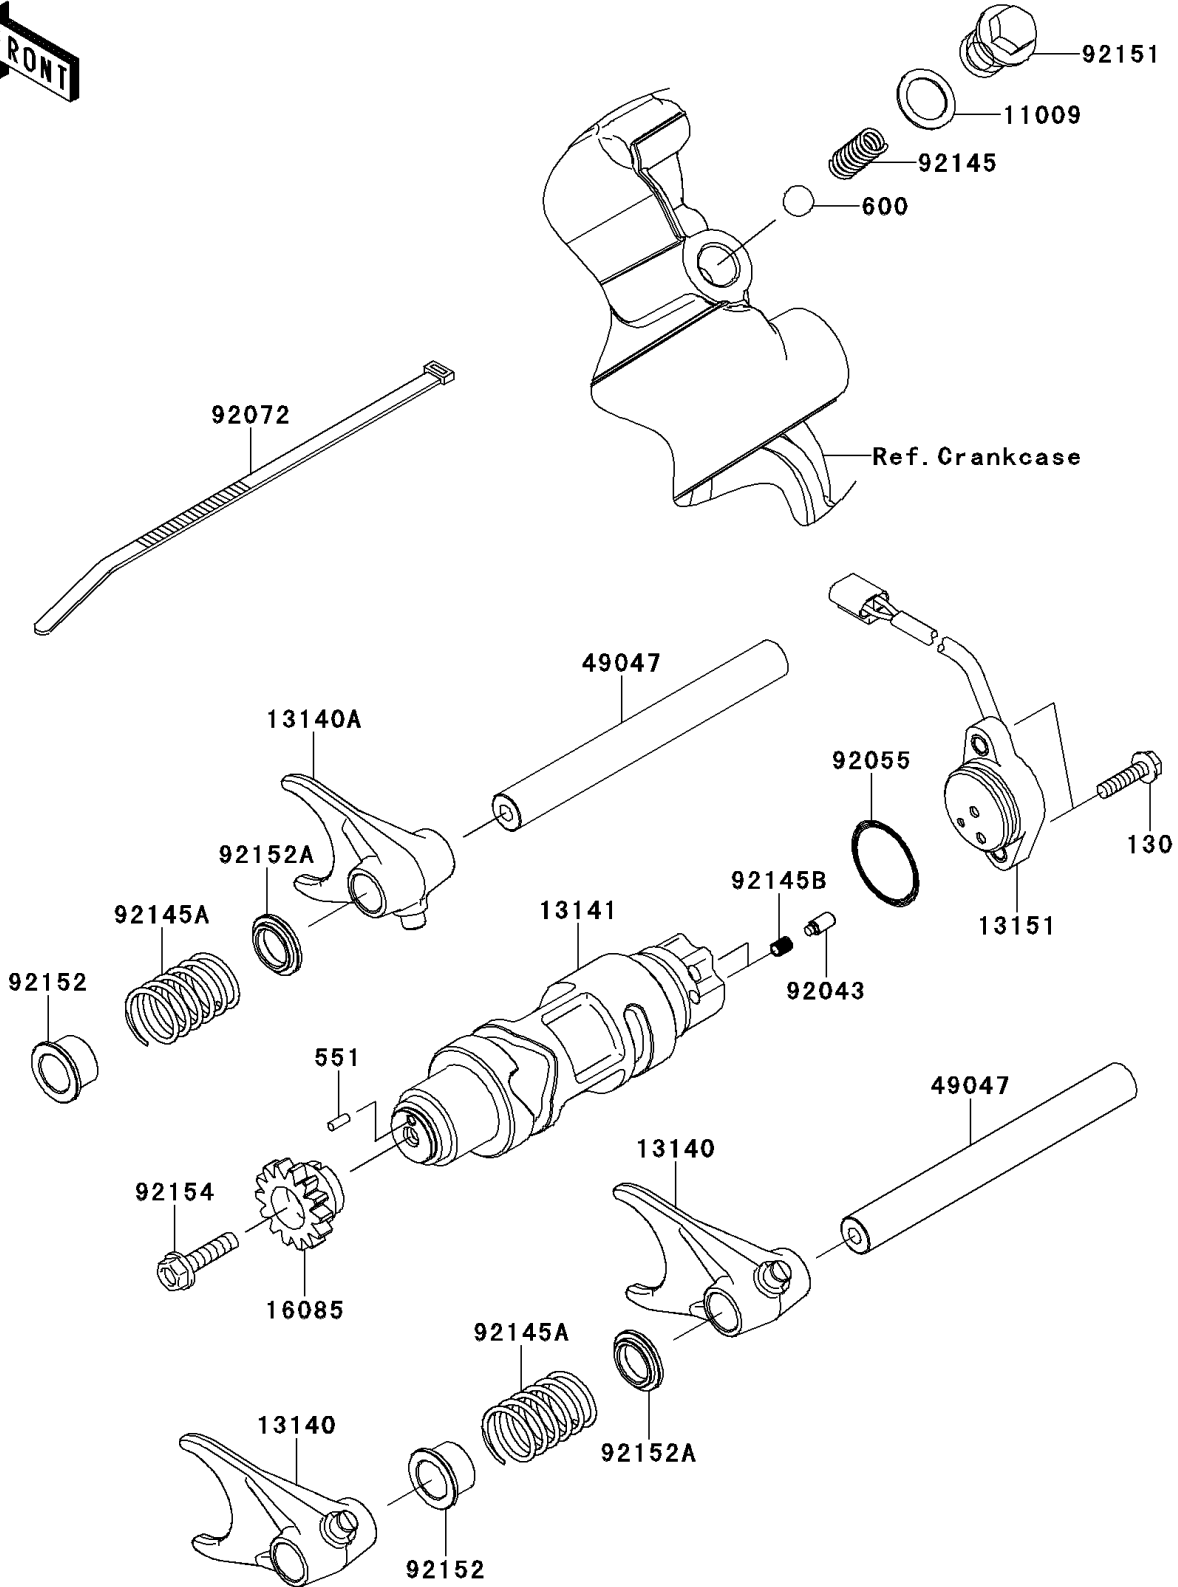

2013 TERYX4™ 750 4x4 EPS Realtree APG HD PARTS DIAGRAM

Gear Change Drum/Shift Fork(s)

E1362

2013 TERYX4™ 750 4x4 EPS Realtree APG HD PARTS LIST

Gear Change Drum/Shift Fork(s)

ITEM NAME	PART NUMBER	QUANTITY
GASKET,15.5X22X1 (Ref # 11009)	11009-1008	1
BOLT-FLANGED,5X20 (Ref # 130)	130BD0520	2
FORK-SHIFT,COUNTER (Ref # 13140)	13140-0622	2
FORK-SHIFT,INPUT (Ref # 13140A)	13140-0623	1
DRUM-CHANGE (Ref # 13141)	13141-0563	1
SWITCH-COMP,GEAR POSITION (Ref # 13151)	13151-0552	1
GEAR,14T (Ref # 16085)	16085-0589	1
ROD-SHIFT (Ref # 49047)	49047-0619	2
PIN-DOWEL,3X8 (Ref # 551)	551A0308	1
BALL-STEEL,13/32 (Ref # 600)	600A1300	1
PIN (Ref # 92043)	92043-1654	2
RING-O,27.7X2.4 (Ref # 92055)	92055-091	1
BAND,L=292.1 (Ref # 92072)	92072-3509	1
SPRING (Ref # 92145)	92145-0828	1
SPRING (Ref # 92145A)	92145-0898	2
SPRING (Ref # 92145B)	92145-1414	2
BOLT (Ref # 92151)	92151-1451	1
COLLAR,14X18X12.5 (Ref # 92152)	92152-1595	2
COLLAR,14X18X4 (Ref # 92152A)	92152-1596	2
BOLT,FLANGED,6X25 (Ref # 92154)	92154-0707	1