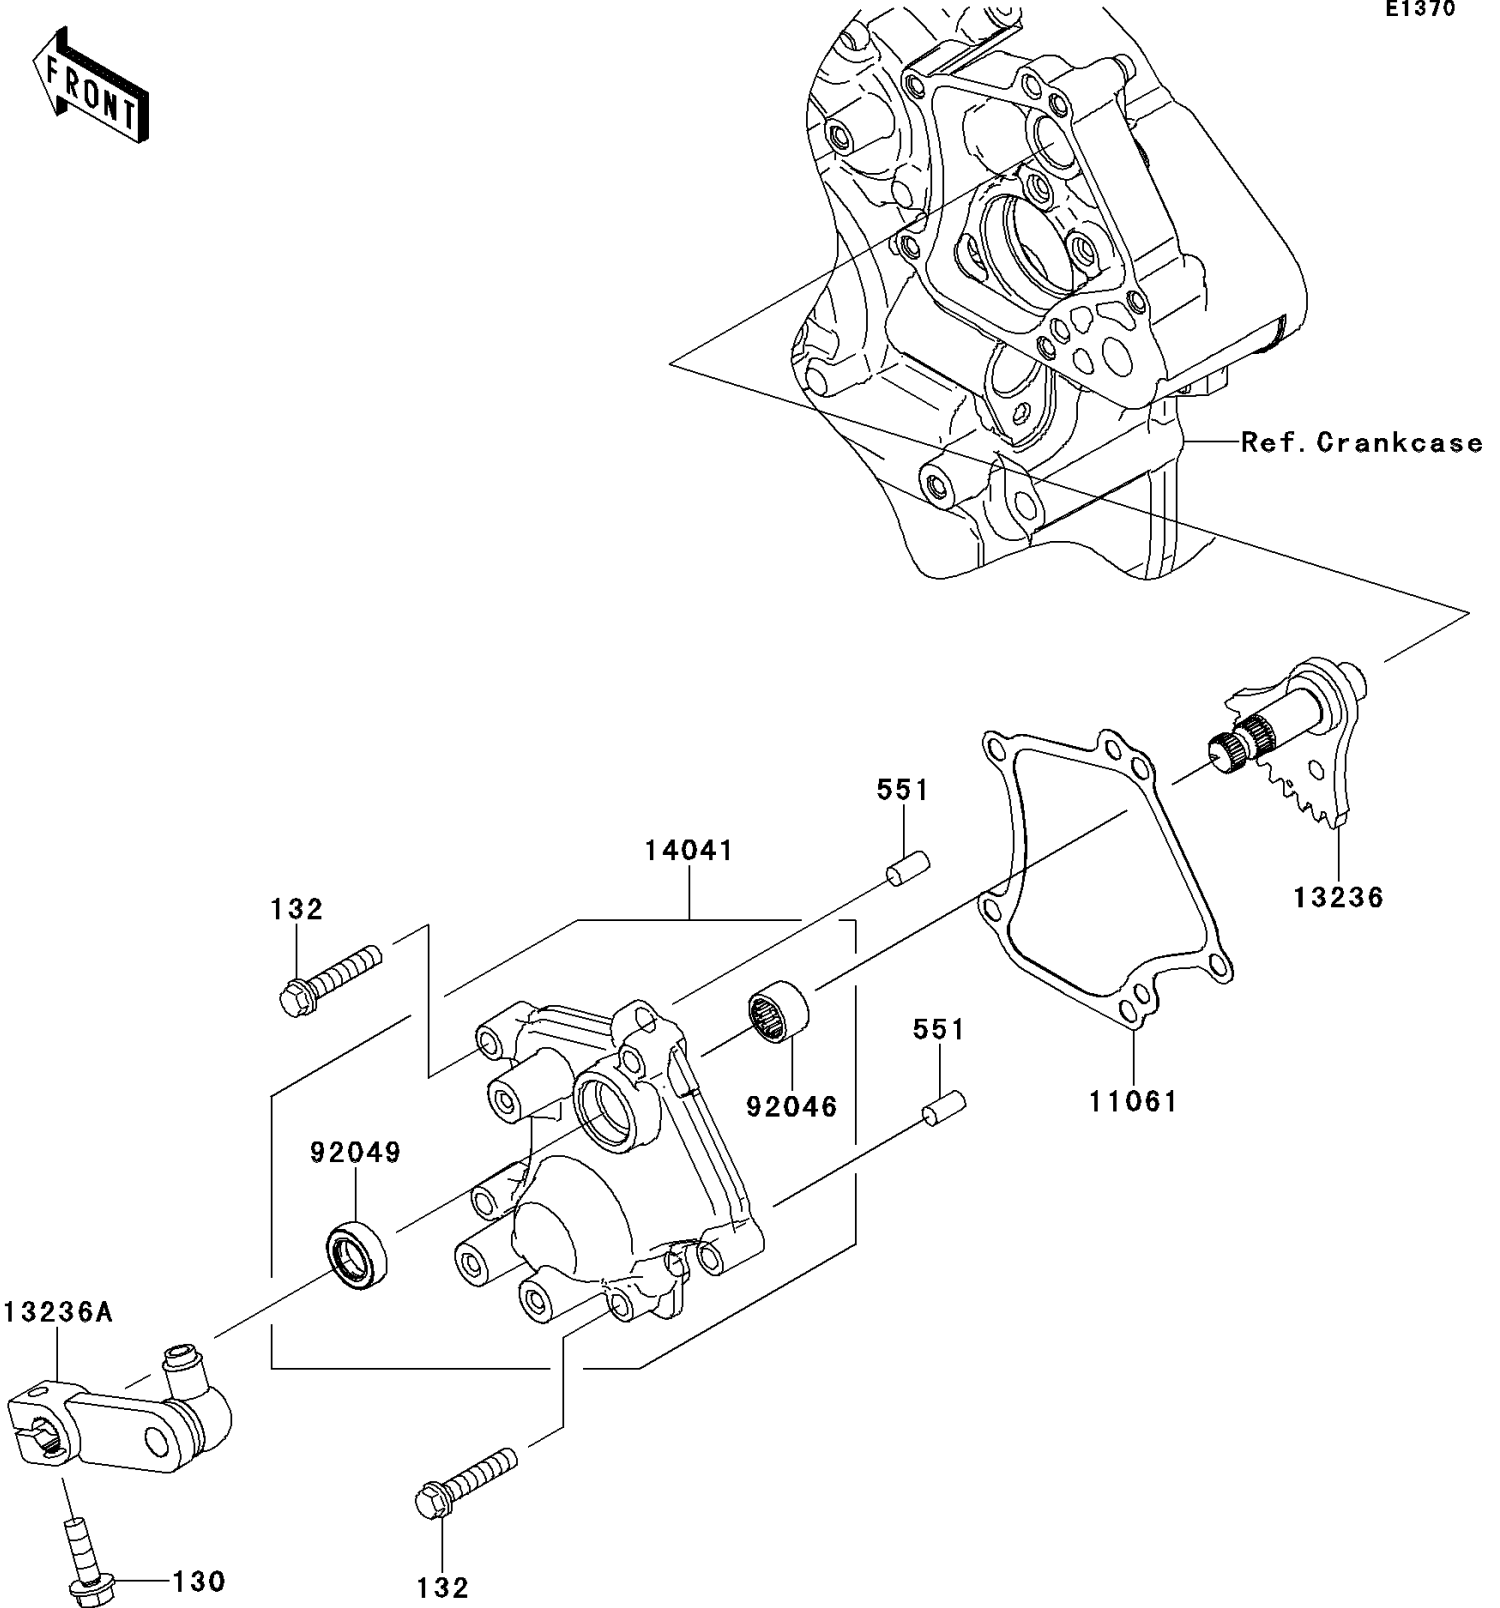

2012 TERYX4™ 750 4x4 EPS Realtree APG HD PARTS DIAGRAM

Gear Change Mechanism

E1370

2012 TERYX4™ 750 4x4 EPS Realtree APG HD PARTS LIST

Gear Change Mechanism

ITEM NAME	PART NUMBER	QUANTITY
GASKET,DRUM COVER (Ref # 11061)	11061-0725	1
BOLT-FLANGED,6X20 (Ref # 130)	130CD0620	1
BOLT-FLANGED-SMALL,6X30 (Ref # 132)	132BD0630	5
LEVER-COMP,CHANGE (Ref # 13236)	13236-0707	1
LEVER-COMP,CHANGE LEVER (Ref # 13236A)	13236-0708	1
COVER-COMP,CHANGE (Ref # 14041)	14041-0555	1
PIN-DOWEL,6X12 (Ref # 551)	551A0612	2
BEARING-NEEDLE,HK1210FM (Ref # 92046)	92046-0034	1
SEAL-OIL,CLUTCH RELEASE (Ref # 92049)	92049-1475	1