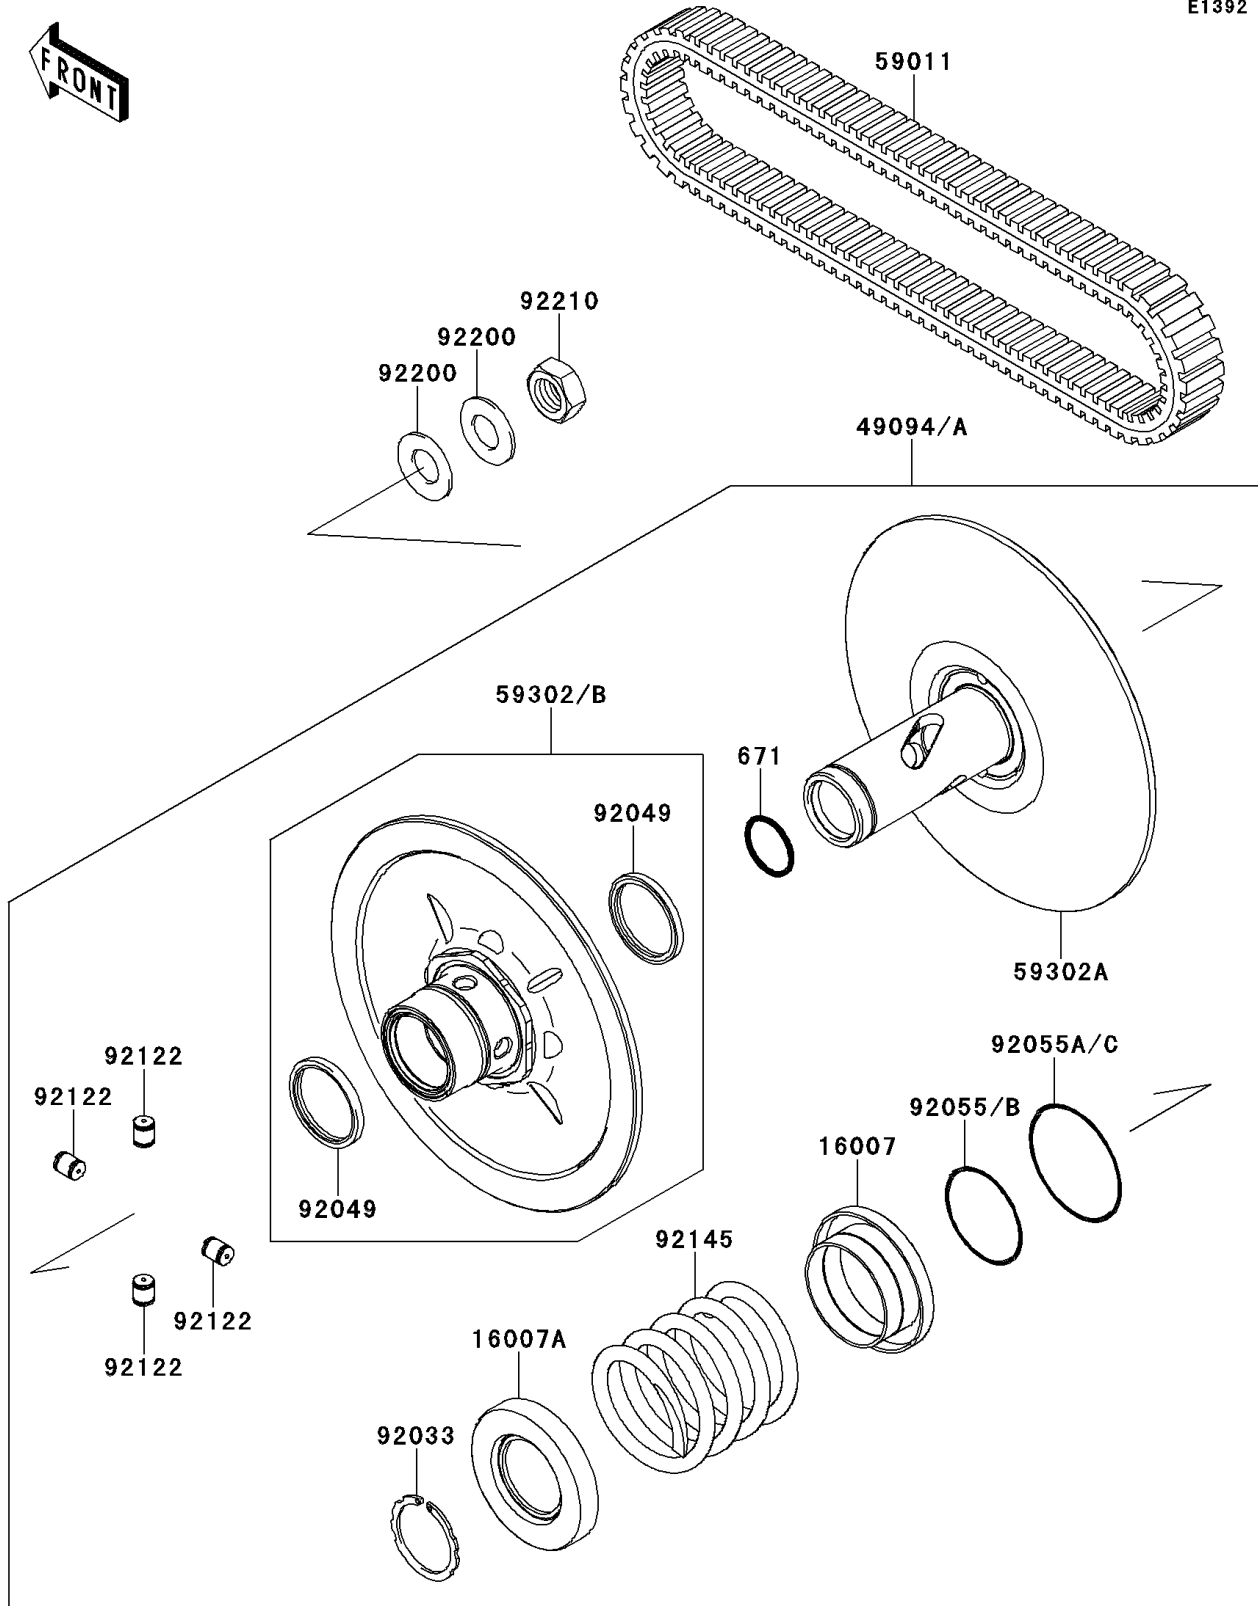

# 2012 TERYX4™ 750 4x4 EPS Realtree APG HD PARTS DIAGRAM

Driven Converter/Drive Belt

E1392

## 2012 TERYX4™ 750 4x4 EPS Realtree APG HD PARTS LIST

### Driven Converter/Drive Belt

ITEM NAME	PART NUMBER	QUANTITY
SEAT-SPRING,MOVABLE (Ref # 16007)	16007-0049	1
SEAT-SPRING,FIXED (Ref # 16007A)	16007-0050	1
CONVERTER-ASSY-DRIVEN (Ref # 49094)	49094-0063	1
BELT,CVT (Ref # 59011)	59011-0031	1
SHEAVE-COMP,FIXED (Ref # 59302A)	59302-0075	1
SHEAVE-COMP,MOVABLE (Ref # 59302B)	59302-0076	1
O RING (Ref # 671)	671D2530	1
RING-SNAP (Ref # 92033)	92033-1317	1
SEAL-OIL (Ref # 92049)	92049-1528	2
RING-O,48.5X2 (Ref # 92055)	92055-0219	1
RING-O,59.3X1.9 (Ref # 92055A)	92055-0220	1
ROLLER (Ref # 92122)	92122-0043	4
SPRING (Ref # 92145)	92145-0822	1
WASHER (Ref # 92200)	92200-1505	2
NUT,18MM (Ref # 92210)	92210-1367	1