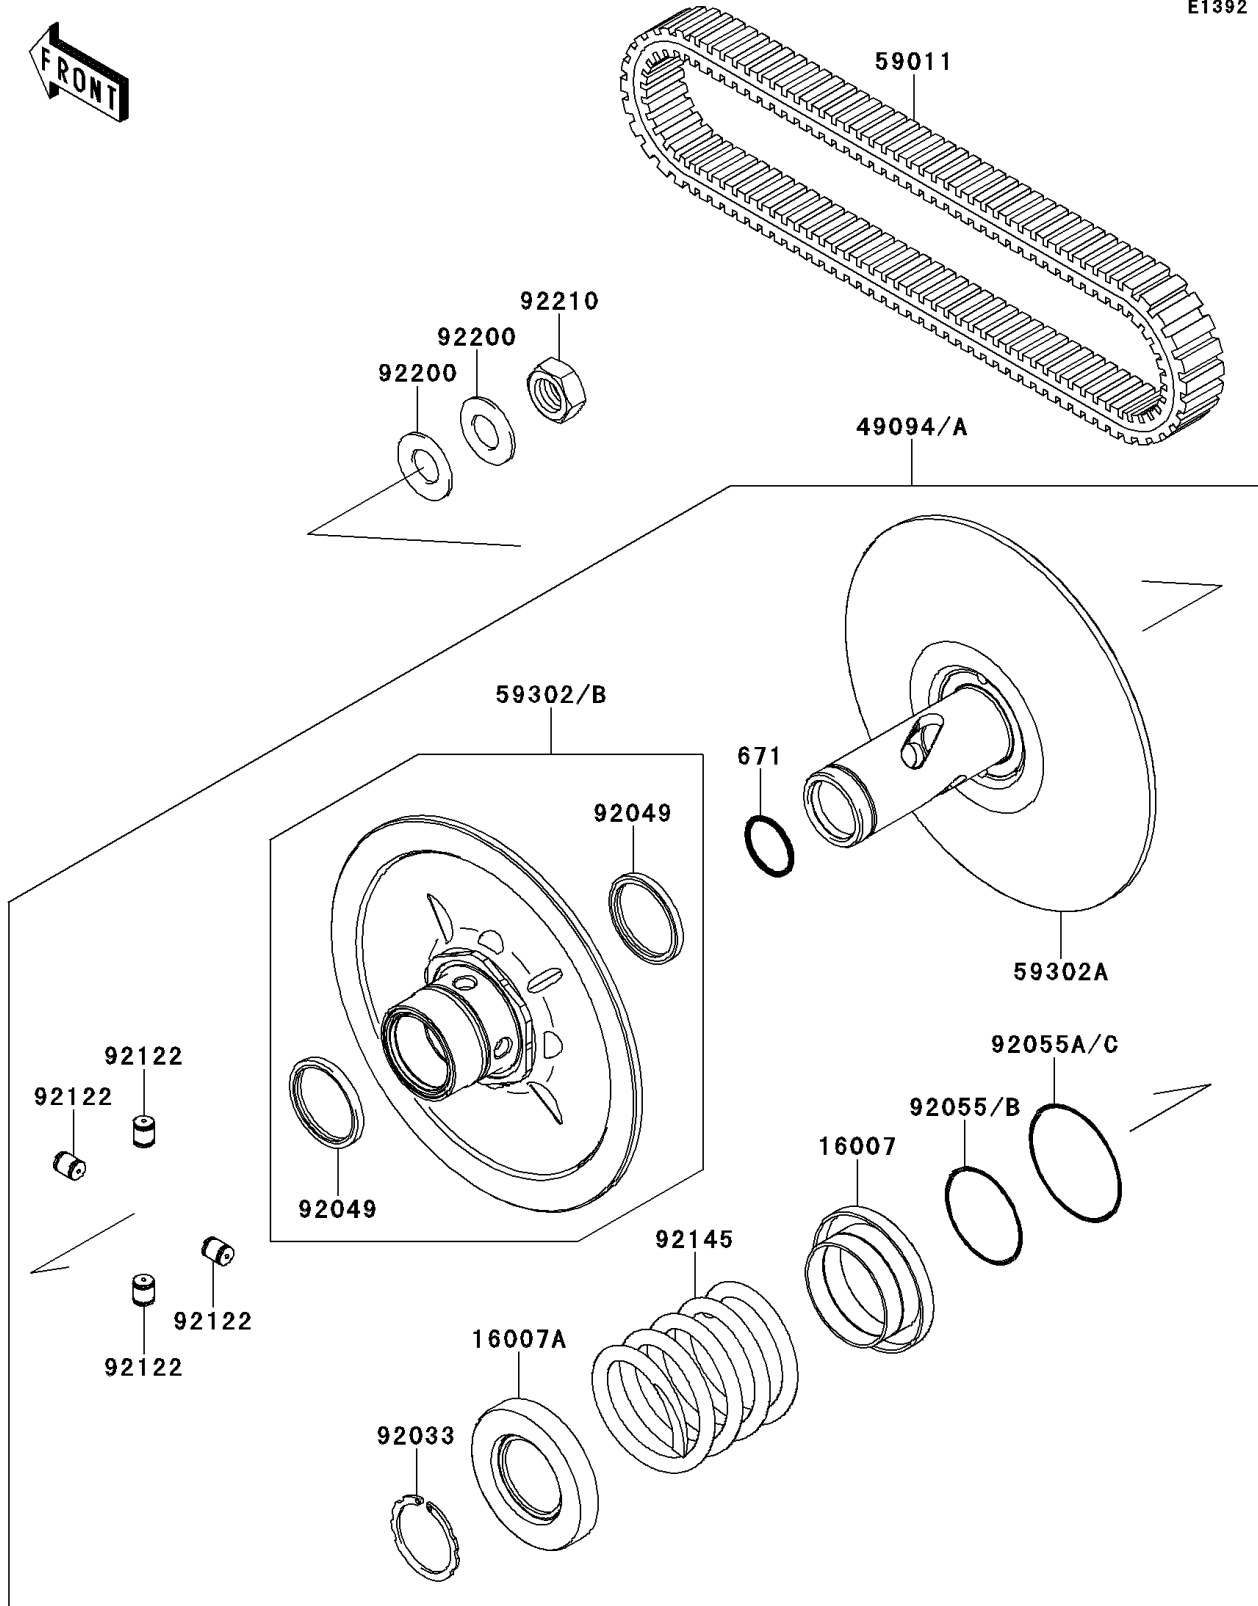

# 2013 TERYX4™ 750 4x4 EPS Realtree APG HD PARTS DIAGRAM

Driven Converter/Drive Belt

E1392

## 2013 TERYX4™ 750 4x4 EPS Realtree APG HD PARTS LIST

### Driven Converter/Drive Belt

ITEM NAME	PART NUMBER	QUANTITY
SEAT-SPRING,MOVABLE (Ref # 16007)	16007-0049	1
SEAT-SPRING,FIXED (Ref # 16007A)	16007-0050	1
CONVERTER-ASSY-DRIVEN (Ref # 49094A)	49094-0085	1
BELT,CVT (Ref # 59011)	59011-0031	1
SHEAVE-COMP,MOVABLE (Ref # 59302)	59302-0040	1
SHEAVE-COMP,FIXED (Ref # 59302A)	59302-0075	1
O RING (Ref # 671)	671D2530	1
RING-SNAP (Ref # 92033)	92033-1317	1
SEAL-OIL (Ref # 92049)	92049-1528	2
RING-O,46.4X3.1 (Ref # 92055B)	92055-0752	1
RING-O,59.5X2.4 (Ref # 92055C)	92055-0753	1
ROLLER (Ref # 92122)	92122-0043	4
SPRING (Ref # 92145)	92145-0822	1
WASHER (Ref # 92200)	92200-1505	2
NUT,18MM (Ref # 92210)	92210-1367	1