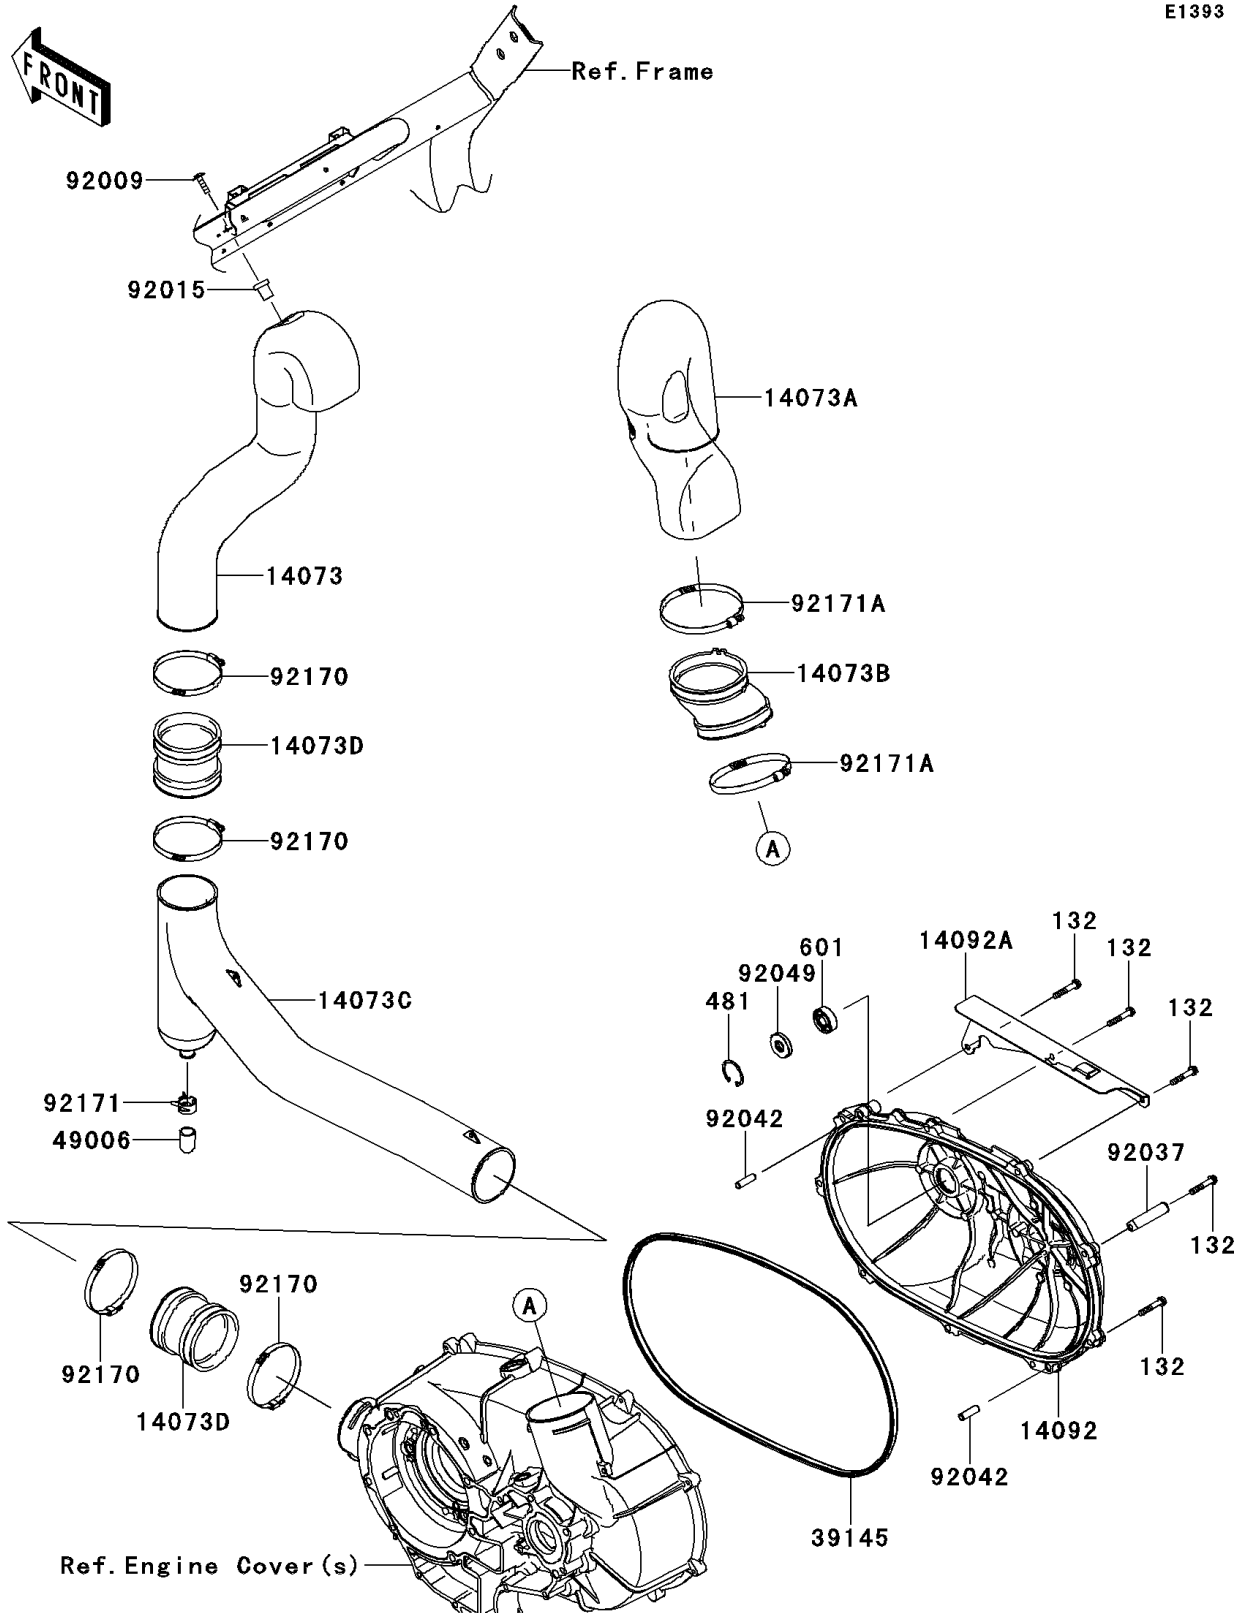

# 2013 TERYX4™ 750 4x4 EPS Realtree APG HD PARTS DIAGRAM

Converter Cover

E1393

## 2013 TERYX4™ 750 4x4 EPS Realtree APG HD PARTS LIST

### Converter Cover

ITEM NAME	PART NUMBER	QUANTITY
BOLT-FLANGED-SMALL,6X35 (Ref # 132)	132BA0635	9
DUCT,INTAKE (Ref # 14073)	14073-0305	1
DUCT,EXHAUST (Ref # 14073A)	14073-0306	1
DUCT,JOINT (Ref # 14073B)	14073-0307	1
DUCT,INTAKE,LWR (Ref # 14073C)	14073-0716	1
DUCT,JOINT (Ref # 14073D)	14073-1805	2
COVER,CVT (Ref # 14092)	14092-0266	1
COVER,HEAT GUARD (Ref # 14092A)	14092-0924	1
TRIM-SEAL,CVT COVER (Ref # 39145)	39145-0043	1
CIRCLIP-TYPE-C,32MM (Ref # 481)	481J3200	1
BOOT (Ref # 49006)	49006-0555	1
BEARING-BALL (Ref # 601)	601A6201	1
SCREW,6X22,BLACK (Ref # 92009)	92009-1256	1
NUT,RUBBER,6MM (Ref # 92015)	92015-1692	1
CLAMP (Ref # 92037)	92037-1993	1
PIN,DOWEL,8X28 (Ref # 92042)	92042-050	2
SEAL-OIL,12X32X5.8 (Ref # 92049)	92049-0167	1
CLAMP (Ref # 92170)	92170-1763	4
CLAMP (Ref # 92171)	92171-1277	1
CLAMP (Ref # 92171A)	92171-1383	2