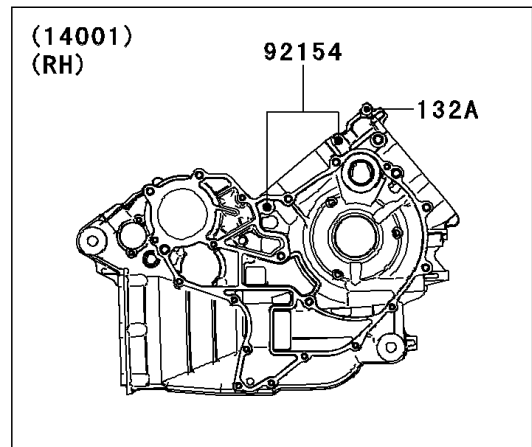

2012 TERYX4™ 750 4x4 EPS Realtree APG HD PARTS DIAGRAM

Crankcase

E1411

2012 TERYX4™ 750 4x4 EPS Realtree APG HD PARTS LIST

Crankcase

ITEM NAME	PART NUMBER	QUANTITY
GASKET,8.2X15 (Ref # 11061)	11061-0727	2
BOLT-FLANGED-SMALL,6X12 (Ref # 132)	132BD0612	1
BOLT-FLANGED-SMALL,6X40 (Ref # 132A)	132BD0640	5
BOLT-FLANGED-SMALL,6X55 (Ref # 132B)	132BD0655	5
BOLT-FLANGED-SMALL,8X75 (Ref # 132C)	132BD0875	9
SET-CRANKCASE (Ref # 14001)	14001-0554	1
PLATE-POSITION (Ref # 14014)	14014-0553	1
PLATE-POSITION (Ref # 14014A)	14014-0554	1
PLATE-POSITION (Ref # 14014B)	14014-0555	1
PLATE-POSITION (Ref # 14014C)	14014-0557	5
CIRCLIP-TYPE-C,37MM (Ref # 481)	481J3700	1
O RING,22MM (Ref # 670)	670B2022	1
O RING,16MM (Ref # 670A)	670D2016	1
CLAMP (Ref # 92037)	92037-1993	1
PIN,10X14 (Ref # 92043)	92043-1506	2
BEARING-BALL,63/22LUA (Ref # 92045)	92045-0704	1
BEARING-BALL,6904 (Ref # 92045A)	92045-0705	1
BEARING-BALL,6308YA3-T2C3 (Ref # 92045B)	92045-0706	1
BEARING-BALL,TAB304LUA (Ref # 92045C)	92045-0730	1
BEARING-BALL,63/32C3 (Ref # 92045D)	92045-1364	1
BEARING-BALL,6303LUA (Ref # 92045E)	92045-1389	1
BEARING-NEEDLE (Ref # 92046)	92046-0022	1
BEARING-NEEDLE,HK1210FM (Ref # 92046A)	92046-0034	1
BEARING-NEEDLE,TA202715ZE (Ref # 92046B)	92046-1118	2
BEARING-NEEDLE,7E-HKS33X38X8 (Ref # 92046C)	92046-1221	1
SEAL-OIL,TCY 28X42X8 (Ref # 92049)	92049-1570	1
RING-O,33X2.6 (Ref # 92055)	92055-0723	1
RING-O,31.2X2.4 (Ref # 92055A)	92055-0724	1
GASKET,12X22X2 (Ref # 92065)	92065-097	1

2012 TERYX4™ 750 4x4 EPS Realtree APG HD PARTS LIST

Crankcase

ITEM NAME	PART NUMBER	QUANTITY
PLUG,BREATHER (Ref # 92066)	92066-1035	1
PLUG,OIL DRAIN,12X15 (Ref # 92066A)	92066-1174	1
PLUG,PT1/8X7 (Ref # 92066B)	92066-1227	4
BOLT,6X15 (Ref # 92153)	92153-0848	12
BOLT,FLANGED,8X95 (Ref # 92154)	92154-0835	2