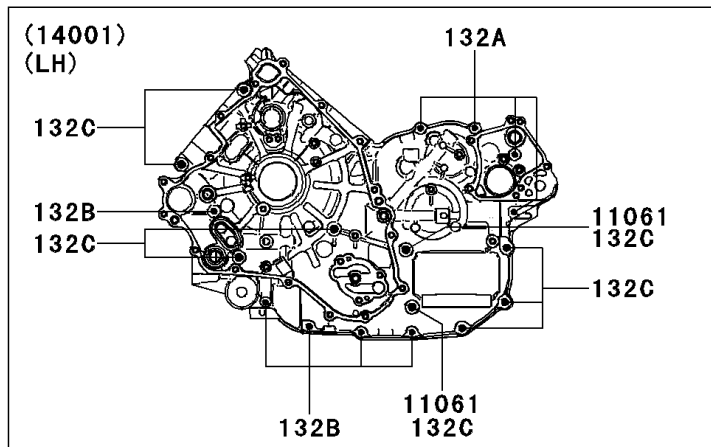

2012 TERYX4™ 750 4x4 EPS Realtree APG HD PARTS DIAGRAM

Crankcase

E1411

2012 TERYX4™ 750 4x4 EPS Realtree APG HD PARTS LIST

Crankcase

ITEM NAME	PART NUMBER	QUANTITY
GASKET,8.2X15 (Ref # 11061)	11061-0727	2
BOLT-FLANGED-SMALL,6X12 (Ref # 132)	132BD0612	1
BOLT-FLANGED-SMALL,6X40 (Ref # 132A)	132BD0640	5
BOLT-FLANGED-SMALL,6X55 (Ref # 132B)	132BD0655	5
BOLT-FLANGED-SMALL,8X75 (Ref # 132C)	132BD0875	9
SET-CRANKCASE (Ref # 14001)	14001-0554	1
PLATE-POSITION (Ref # 14014)	14014-0553	1
PLATE-POSITION (Ref # 14014A)	14014-0554	1
PLATE-POSITION (Ref # 14014B)	14014-0555	1
PLATE-POSITION (Ref # 14014C)	14014-0557	5
CIRCLIP-TYPE-C,37MM (Ref # 481)	481J3700	1
O RING,22MM (Ref # 670)	670B2022	1
O RING,16MM (Ref # 670A)	670D2016	1
CLAMP (Ref # 92037)	92037-1993	1
PIN,10X14 (Ref # 92043)	92043-1506	2
BEARING-BALL,63/22LUA (Ref # 92045)	92045-0704	1
BEARING-BALL,6904 (Ref # 92045A)	92045-0705	1
BEARING-BALL,6308YA3-T2C3 (Ref # 92045B)	92045-0706	1
BEARING-BALL,TAB304LUA (Ref # 92045C)	92045-0730	1
BEARING-BALL,63/32C3 (Ref # 92045D)	92045-1364	1
BEARING-BALL,6303LUA (Ref # 92045E)	92045-1389	1
BEARING-NEEDLE (Ref # 92046)	92046-0022	1
BEARING-NEEDLE,HK1210FM (Ref # 92046A)	92046-0034	1
BEARING-NEEDLE,TA202715ZE (Ref # 92046B)	92046-1118	2
BEARING-NEEDLE,7E-HKS33X38X8 (Ref # 92046C)	92046-1221	1
SEAL-OIL,TCY 28X42X8 (Ref # 92049)	92049-1570	1
RING-O,33X2.6 (Ref # 92055)	92055-0723	1
RING-O,31.2X2.4 (Ref # 92055A)	92055-0724	1
GASKET,12X22X2 (Ref # 92065)	92065-097	1

2012 TERYX4™ 750 4x4 EPS Realtree APG HD PARTS LIST

Crankcase

ITEM NAME	PART NUMBER	QUANTITY
PLUG,BREATHER (Ref # 92066)	92066-1035	1
PLUG,OIL DRAIN,12X15 (Ref # 92066A)	92066-1174	1
PLUG,PT1/8X7 (Ref # 92066B)	92066-1227	4
BOLT,6X15 (Ref # 92153)	92153-0848	12
BOLT,FLANGED,8X95 (Ref # 92154)	92154-0835	2