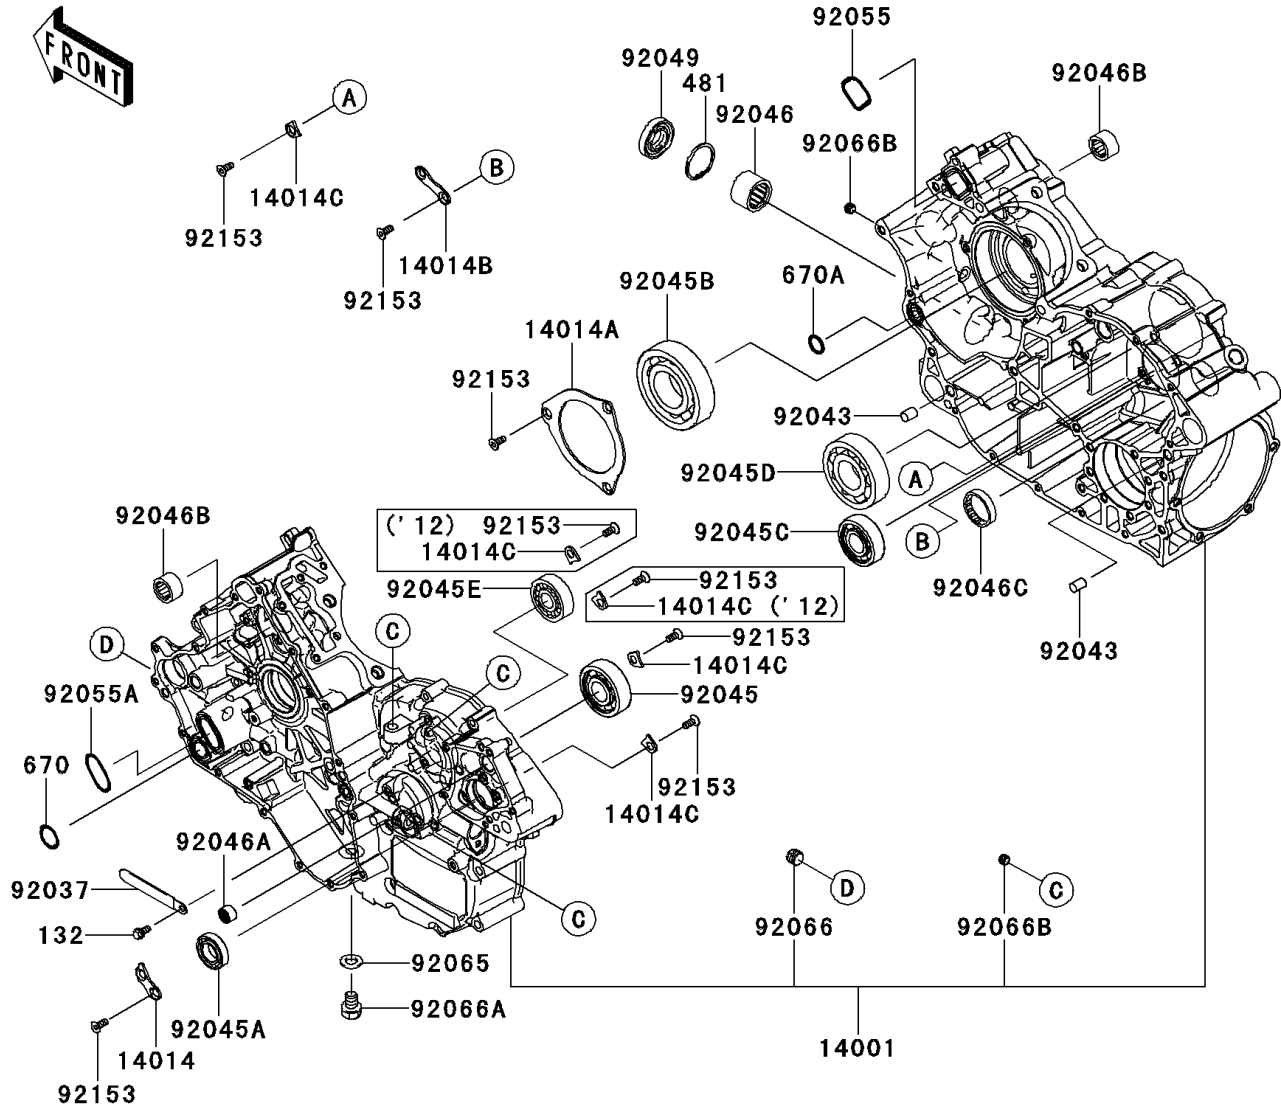

2012 TERYX4™ 750 4x4 EPS Realtree APG HD PARTS DIAGRAM

Crankcase

E1411

2012 TERYX4™ 750 4x4 EPS Realtree APG HD PARTS LIST

Crankcase

ITEM NAME	PART NUMBER	QUANTITY
GASKET,8.2X15 (Ref # 11061)	11061-0727	2
BOLT-FLANGED-SMALL,6X12 (Ref # 132)	132BD0612	1
BOLT-FLANGED-SMALL,6X40 (Ref # 132A)	132BD0640	5
BOLT-FLANGED-SMALL,6X55 (Ref # 132B)	132BD0655	5
BOLT-FLANGED-SMALL,8X75 (Ref # 132C)	132BD0875	9
SET-CRANKCASE (Ref # 14001)	14001-0554	1
PLATE-POSITION (Ref # 14014)	14014-0553	1
PLATE-POSITION (Ref # 14014A)	14014-0554	1
PLATE-POSITION (Ref # 14014B)	14014-0555	1
PLATE-POSITION (Ref # 14014C)	14014-0557	5
CIRCLIP-TYPE-C,37MM (Ref # 481)	481J3700	1
O RING,22MM (Ref # 670)	670B2022	1
O RING,16MM (Ref # 670A)	670D2016	1
CLAMP (Ref # 92037)	92037-1993	1
PIN,10X14 (Ref # 92043)	92043-1506	2
BEARING-BALL,63/22LUA (Ref # 92045)	92045-0704	1
BEARING-BALL,6904 (Ref # 92045A)	92045-0705	1
BEARING-BALL,6308YA3-T2C3 (Ref # 92045B)	92045-0706	1
BEARING-BALL,TAB304LUA (Ref # 92045C)	92045-0730	1
BEARING-BALL,63/32C3 (Ref # 92045D)	92045-1364	1
BEARING-BALL,6303LUA (Ref # 92045E)	92045-1389	1
BEARING-NEEDLE (Ref # 92046)	92046-0022	1
BEARING-NEEDLE,HK1210FM (Ref # 92046A)	92046-0034	1
BEARING-NEEDLE,TA202715ZE (Ref # 92046B)	92046-1118	2
BEARING-NEEDLE,7E-HKS33X38X8 (Ref # 92046C)	92046-1221	1
SEAL-OIL,TCY 28X42X8 (Ref # 92049)	92049-1570	1
RING-O,33X2.6 (Ref # 92055)	92055-0723	1
RING-O,31.2X2.4 (Ref # 92055A)	92055-0724	1
GASKET,12X22X2 (Ref # 92065)	92065-097	1

2012 TERYX4™ 750 4x4 EPS Realtree APG HD PARTS LIST

Crankcase

ITEM NAME	PART NUMBER	QUANTITY
PLUG,BREATHER (Ref # 92066)	92066-1035	1
PLUG,OIL DRAIN,12X15 (Ref # 92066A)	92066-1174	1
PLUG,PT1/8X7 (Ref # 92066B)	92066-1227	4
BOLT,6X15 (Ref # 92153)	92153-0848	12
BOLT,FLANGED,8X95 (Ref # 92154)	92154-0835	2