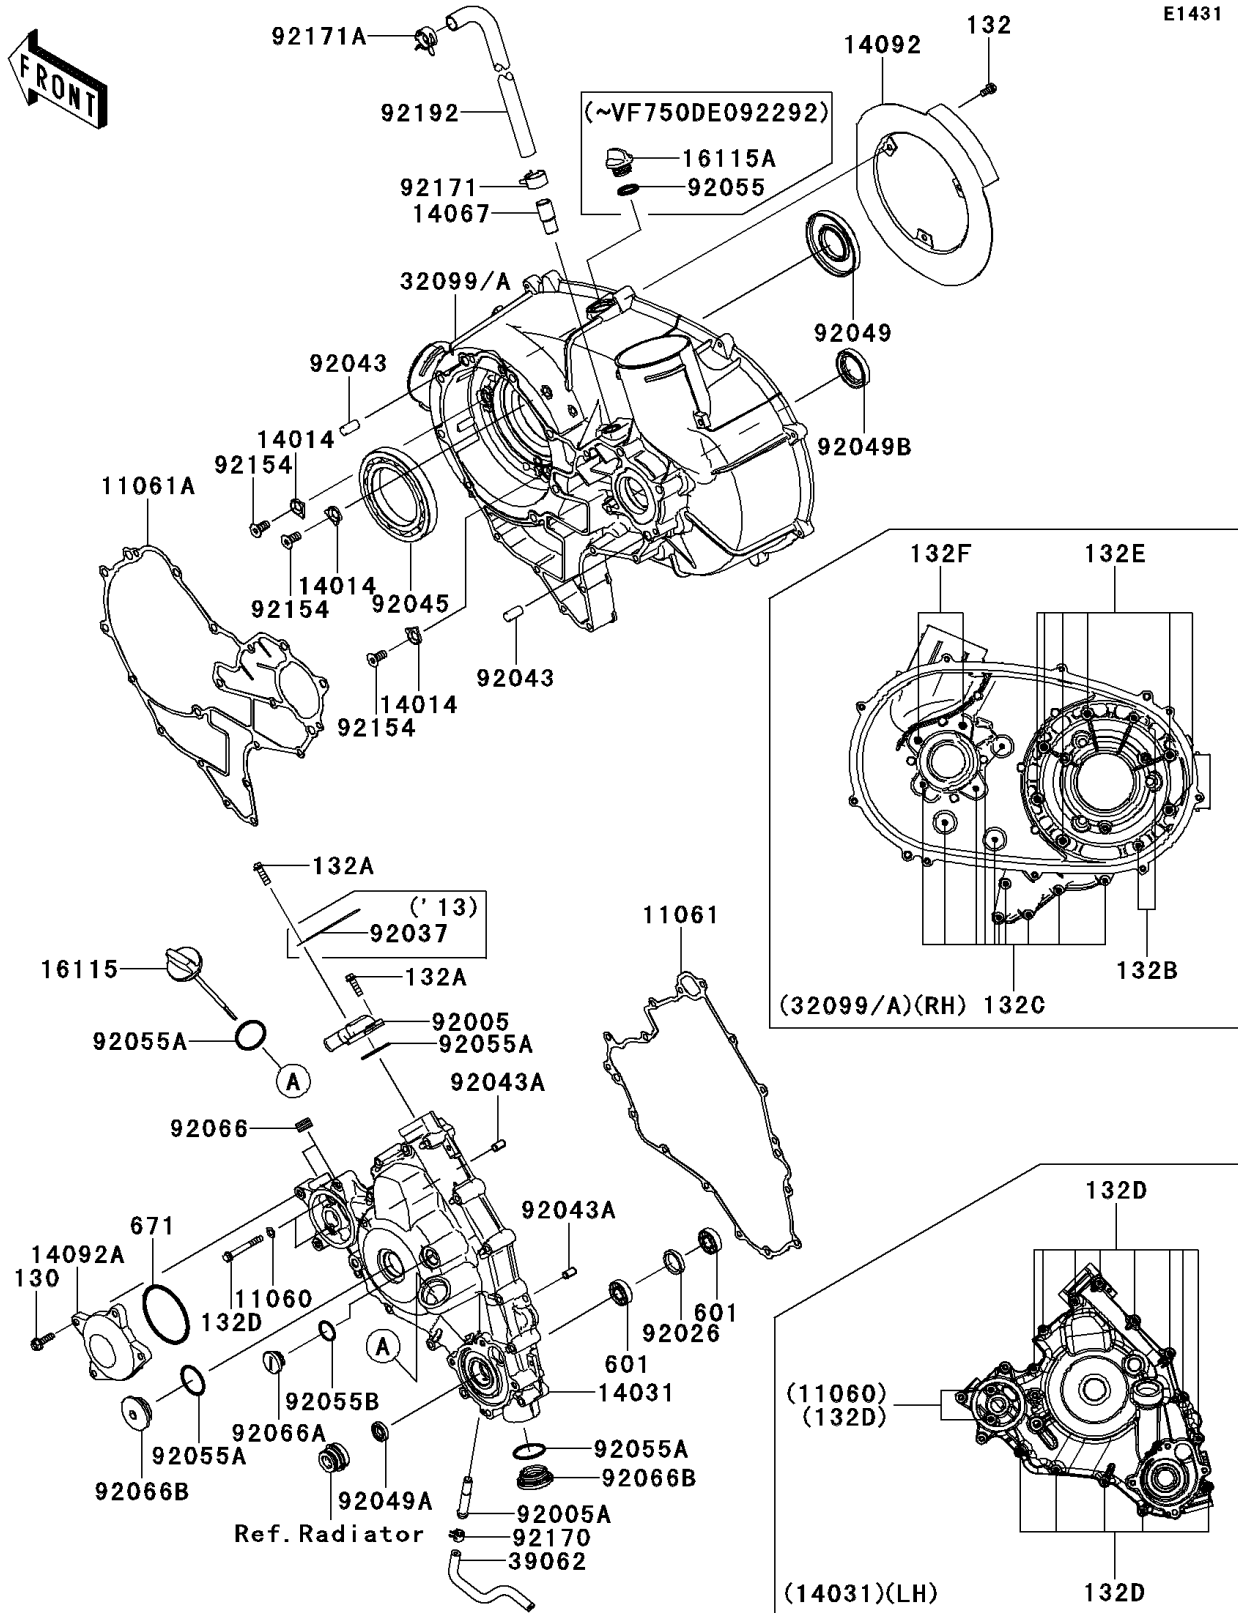

# 2012 TERYX4™ 750 4x4 EPS Realtree APG HD PARTS DIAGRAM

Engine Cover(s)

### Engine Cover(s)

ITEM NAME	PART NUMBER	QUANTITY
GASKET,6.2X12X0.3 (Ref # 11060)	11060-1994	2
GASKET,GENERATOR COVER (Ref # 11061)	11061-0728	1
GASKET,CVT CASE (Ref # 11061A)	11061-0729	1
BOLT-FLANGED,6X22 (Ref # 130)	130CD0622	4
BOLT-FLANGED-SMALL,6X12 (Ref # 132)	132BD0612	3
PLATE-POSITION (Ref # 14014)	14014-0556	3
COVER-GENERATOR (Ref # 14031)	14031-0552	1
FITTING,BREATHER (Ref # 14067)	14067-006	1
COVER (Ref # 14092)	14092-0708	1
COVER,OIL COOLER (Ref # 14092A)	14092-0877	1
CAP-OIL FILLER (Ref # 16115)	16115-0705	1
CAP-OIL FILLER (Ref # 16115A)	16115-1053	1
CASE,CVT (Ref # 32099)	32099-0705	1
CASE,CVT (Ref # 32099A)	32099-0726	1
HOSE-COOLING,DRAIN (Ref # 39062)	39062-0598	1
FITTING (Ref # 92005)	92005-0712	1
FITTING (Ref # 92005A)	92005-1264	1
SPACER,22X28X5 (Ref # 92026)	92026-0711	1
PIN,10X20 (Ref # 92043)	92043-0142	2
PIN,6.2X8X14 (Ref # 92043A)	92043-1263	2
BEARING-BALL,16014CS45 (Ref # 92045)	92045-0709	1
SEAL-OIL,35X77X9 (Ref # 92049)	92049-0713	1
SEAL-OIL,SC 12X22X5 (Ref # 92049A)	92049-1228	1
SEAL-OIL,HTC 30X45X8 (Ref # 92049B)	92049-1575	1
RING-O (Ref # 92055)	92055-012	1
RING-O,31.2X2.4 (Ref # 92055A)	92055-0724	4
RING-O,20X2 (Ref # 92055B)	92055-1146	1
PLUG,PT3/8X10 (Ref # 92066)	92066-0003	2
PLUG,COVER (Ref # 92066A)	92066-0011	1

### Engine Cover(s)

ITEM NAME	PART NUMBER	QUANTITY
PLUG (Ref # 92066B)	92066-0712	2
BOLT,FLAT,8X13.6 (Ref # 92154)	92154-0978	3
CLAMP (Ref # 92170)	92170-1493	1
CLAMP (Ref # 92171)	92171-0329	1
CLAMP (Ref # 92171A)	92171-1277	1
TUBE,BREATHER (Ref # 92192)	92192-0945	1
BOLT-FLANGED-SMALL,6X20 (Ref # 132A)	132BD0620	2
BOLT-FLANGED-SMALL,6X30 (Ref # 132B)	132BD0630	2
BOLT-FLANGED-SMALL,6X45 (Ref # 132C)	132BD0645	10
BOLT-FLANGED-SMALL,6X50 (Ref # 132D)	132BD0650	15
BOLT-FLANGED-SMALL,8X35 (Ref # 132E)	132BD0835	6
BOLT-FLANGED-SMALL,8X50 (Ref # 132F)	132BD0850	2
BEARING-BALL (Ref # 601)	601A6001	2
O RING,65MM (Ref # 671)	671B2565	1