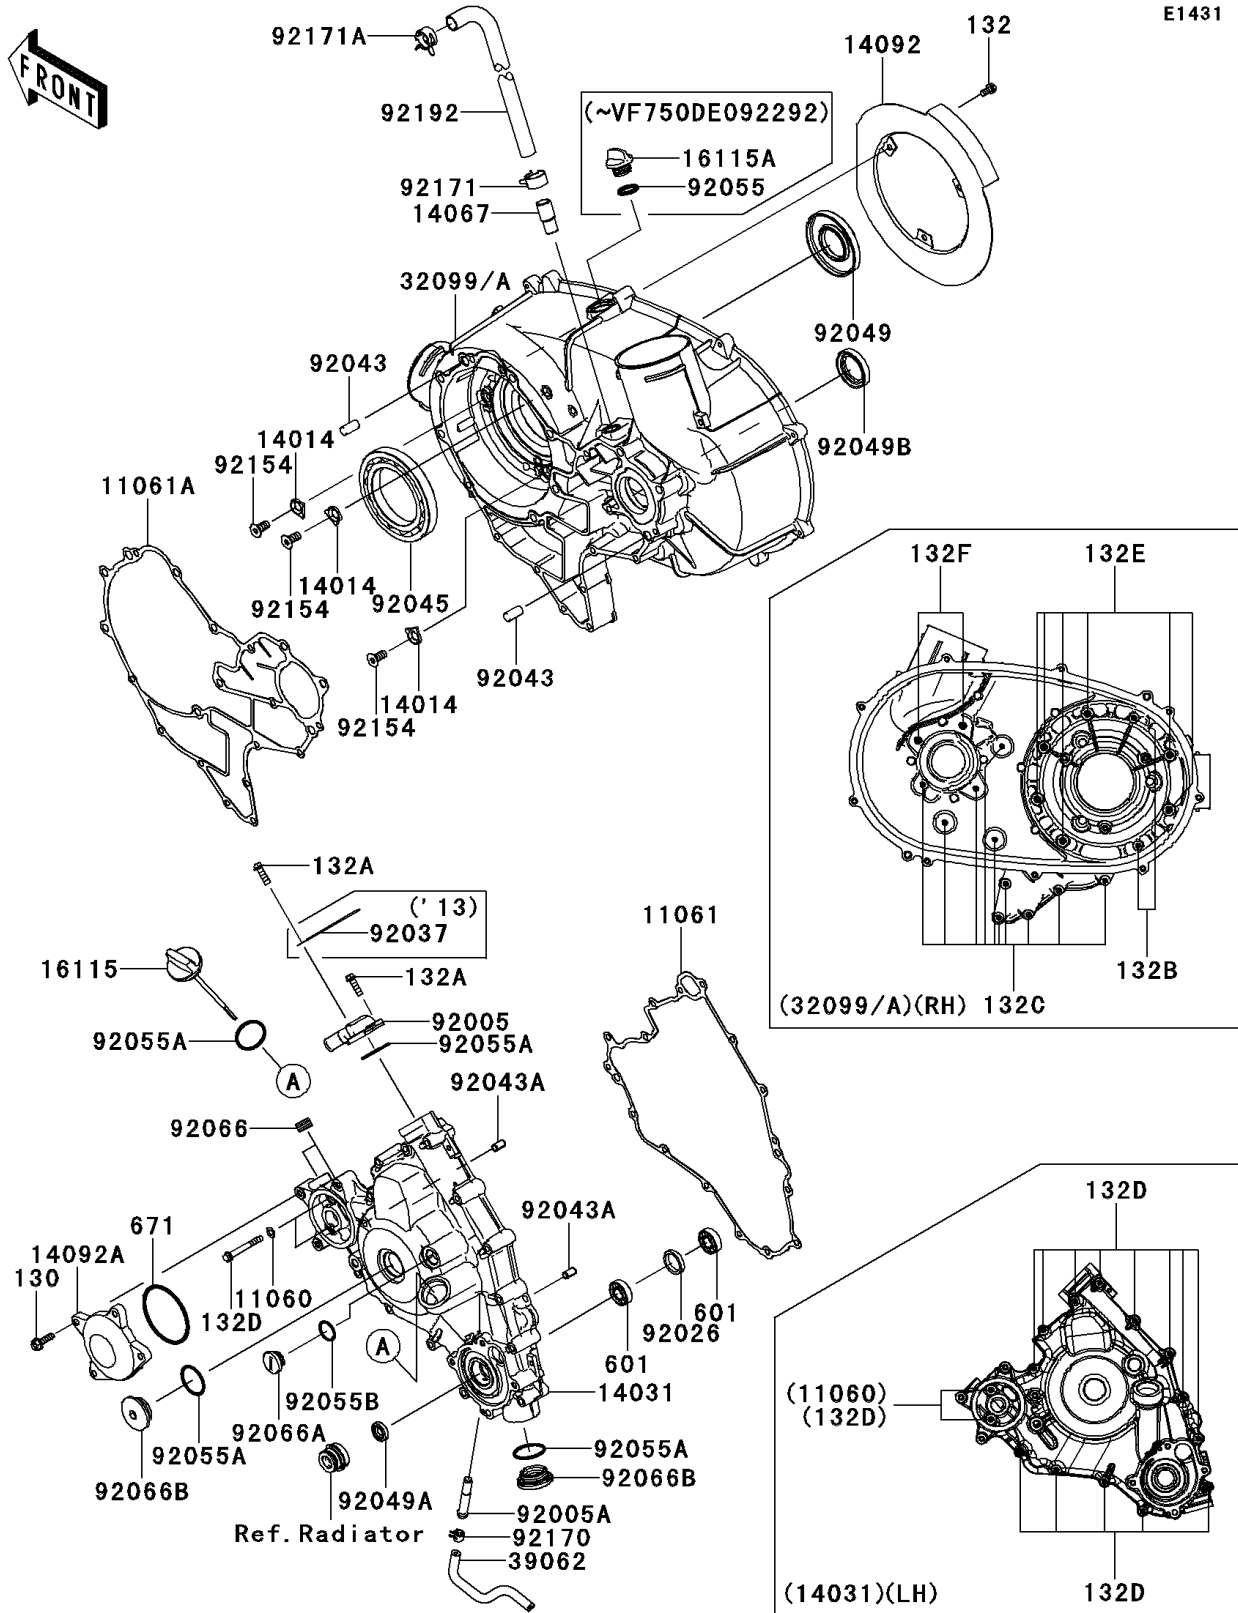

# 2013 TERYX4™ 750 4x4 EPS Realtree APG HD PARTS DIAGRAM

Engine Cover(s)

E1431

## 2013 TERYX4™ 750 4x4 EPS Realtree APG HD PARTS LIST

### Engine Cover(s)

ITEM NAME	PART NUMBER	QUANTITY
GASKET,6.2X12X0.3 (Ref # 11060)	11060-1994	2
GASKET,GENERATOR COVER (Ref # 11061)	11061-0728	1
GASKET,CVT CASE (Ref # 11061A)	11061-0729	1
BOLT-FLANGED,6X22 (Ref # 130)	130CD0622	4
BOLT-FLANGED-SMALL,6X12 (Ref # 132)	132BD0612	3
PLATE-POSITION (Ref # 14014)	14014-0556	3
COVER-GENERATOR (Ref # 14031)	14031-0552	1
FITTING,BREATHER (Ref # 14067)	14067-006	1
COVER (Ref # 14092)	14092-0708	1
COVER,OIL COOLER (Ref # 14092A)	14092-0877	1
CAP-OIL FILLER (Ref # 16115)	16115-0705	1
CASE,CVT (Ref # 32099A)	32099-0726	1
HOSE-COOLING,DRAIN (Ref # 39062)	39062-0598	1
FITTING (Ref # 92005)	92005-0712	1
FITTING (Ref # 92005A)	92005-1264	1
SPACER,22X28X5 (Ref # 92026)	92026-0711	1
CLAMP (Ref # 92037)	92037-1993	1
PIN,10X20 (Ref # 92043)	92043-0142	2
PIN,6.2X8X14 (Ref # 92043A)	92043-1263	2
BEARING-BALL,16014CS45 (Ref # 92045)	92045-0709	1
SEAL-OIL,35X77X9 (Ref # 92049)	92049-0713	1
SEAL-OIL,SC 12X22X5 (Ref # 92049A)	92049-1228	1
SEAL-OIL,HTC 30X45X8 (Ref # 92049B)	92049-1575	1
RING-O,31.2X2.4 (Ref # 92055A)	92055-0724	4
RING-O,20X2 (Ref # 92055B)	92055-1146	1
PLUG,PT3/8X10 (Ref # 92066)	92066-0003	2
PLUG,COVER (Ref # 92066A)	92066-0011	1
PLUG (Ref # 92066B)	92066-0712	2
BOLT,FLAT,8X13.6 (Ref # 92154)	92154-0978	3

### Engine Cover(s)

ITEM NAME	PART NUMBER	QUANTITY
CLAMP (Ref # 92170)	92170-1493	1
CLAMP (Ref # 92171)	92171-0329	1
CLAMP (Ref # 92171A)	92171-1277	1
TUBE,BREATHER (Ref # 92192)	92192-0945	1
BOLT-FLANGED-SMALL,6X20 (Ref # 132A)	132BD0620	2
BOLT-FLANGED-SMALL,6X30 (Ref # 132B)	132BD0630	2
BOLT-FLANGED-SMALL,6X45 (Ref # 132C)	132BD0645	10
BOLT-FLANGED-SMALL,6X50 (Ref # 132D)	132BD0650	15
BOLT-FLANGED-SMALL,8X35 (Ref # 132E)	132BD0835	6
BOLT-FLANGED-SMALL,8X50 (Ref # 132F)	132BD0850	2
BEARING-BALL (Ref # 601)	601A6001	2
O RING,65MM (Ref # 671)	671B2565	1