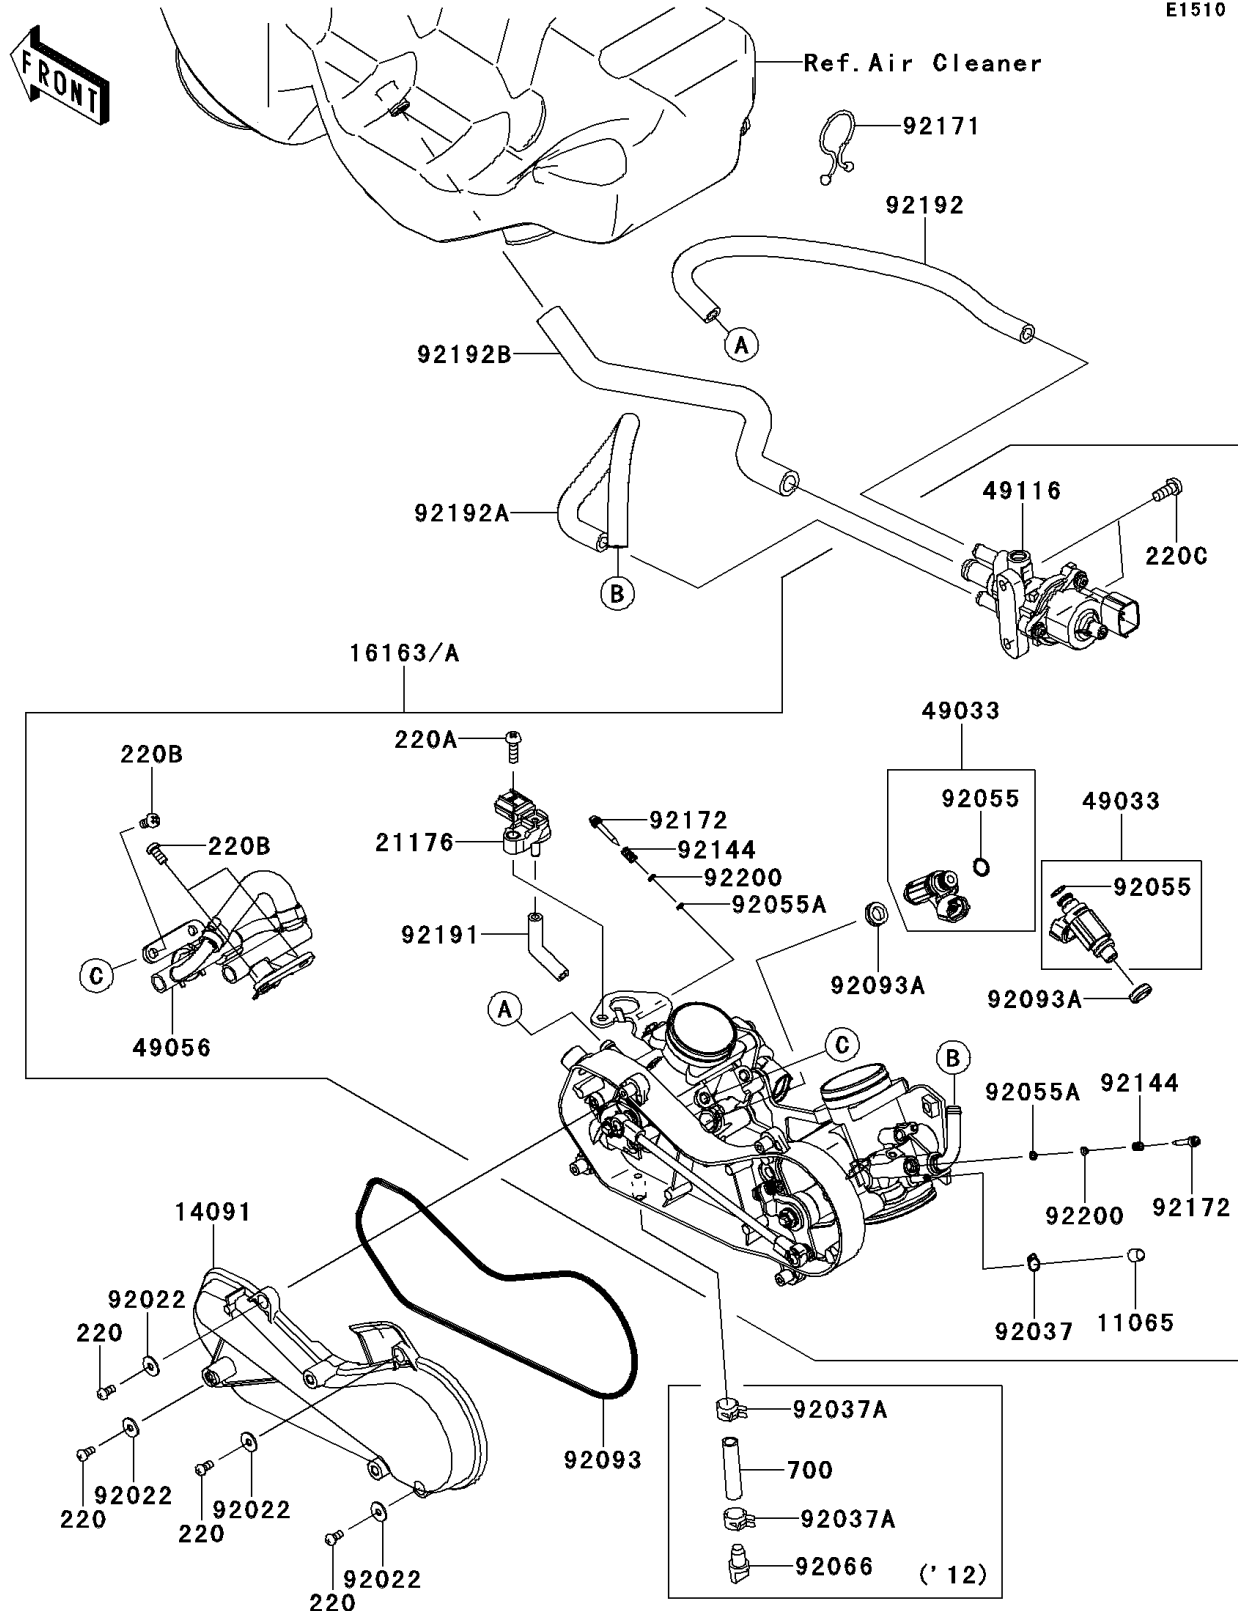

2012 TERYX4™ 750 4x4 EPS Realtree APG HD PARTS DIAGRAM

Throttle

E1510

2012 TERYX4™ 750 4x4 EPS Realtree APG HD PARTS LIST

Throttle

| ITEM NAME | PART NUMBER | QUANTITY |
|--|-------------|----------|
| CAP (Ref # 11065) | 11065-0072 | 1 |
| COVER,THROTTLE LINK (Ref # 14091) | 14091-1731 | 1 |
| THROTTLE-ASSY,36EIS (Ref # 16163) | 16163-0710 | 1 |
| SENSOR,PRESSURE (Ref # 21176) | 21176-0111 | 1 |
| SCREW-PAN-CROS,4X8 (Ref # 220) | 220AA0408 | 4 |
| SCREW-PAN-CROS,5X16 (Ref # 220A) | 220AA0516 | 1 |
| SCREW-PAN-CROS,6X12 (Ref # 220B) | 220AA0612 | 4 |
| SCREW-PAN-CROS,6X14 (Ref # 220C) | 220AA0614 | 2 |
| NOZZLE-INJECTION (Ref # 49033) | 49033-0011 | 2 |
| PIPE-INJECTION (Ref # 49056) | 49056-0033 | 1 |
| VALVE-ASSY,ISC (Ref # 49116) | 49116-0026 | 1 |
| TUBE-PVC (Ref # 700) | 700Q0740 | 1 |
| WASHER,5.2X13X1 (Ref # 92022) | 92022-1380 | 4 |
| CLAMP,TUBE (Ref # 92037) | 92037-1124 | 1 |
| CLAMP (Ref # 92037A) | 92037-2113 | 2 |
| RING-O,INJECTION NOZZLE (Ref # 92055) | 92055-1622 | 2 |
| RING-O,AIR SCREW (Ref # 92055A) | 92055-1658 | 2 |
| PLUG,DRAIN (Ref # 92066) | 92066-1211 | 1 |
| SEAL (Ref # 92093) | 92093-0082 | 1 |
| SEAL (Ref # 92093A) | 92093-0127 | 2 |
| SPRING,THROTTLE STOP SCREW (Ref # 92144) | 92144-1674 | 2 |
| CLAMP (Ref # 92171) | 92171-0876 | 1 |
| SCREW (Ref # 92172) | 92172-0156 | 2 |
| TUBE,3.2X7.4X70 (Ref # 92191) | 92191-1552 | 1 |
| TUBE,ISC-THROTTLE FR (Ref # 92192) | 92192-0946 | 1 |
| TUBE,ISC-THROTTLE RR (Ref # 92192A) | 92192-0947 | 1 |
| TUBE,ISC-CHAMBER (Ref # 92192B) | 92192-0948 | 1 |
| WASHER,PILOT AIR SCREW (Ref # 92200) | 92200-1564 | 2 |