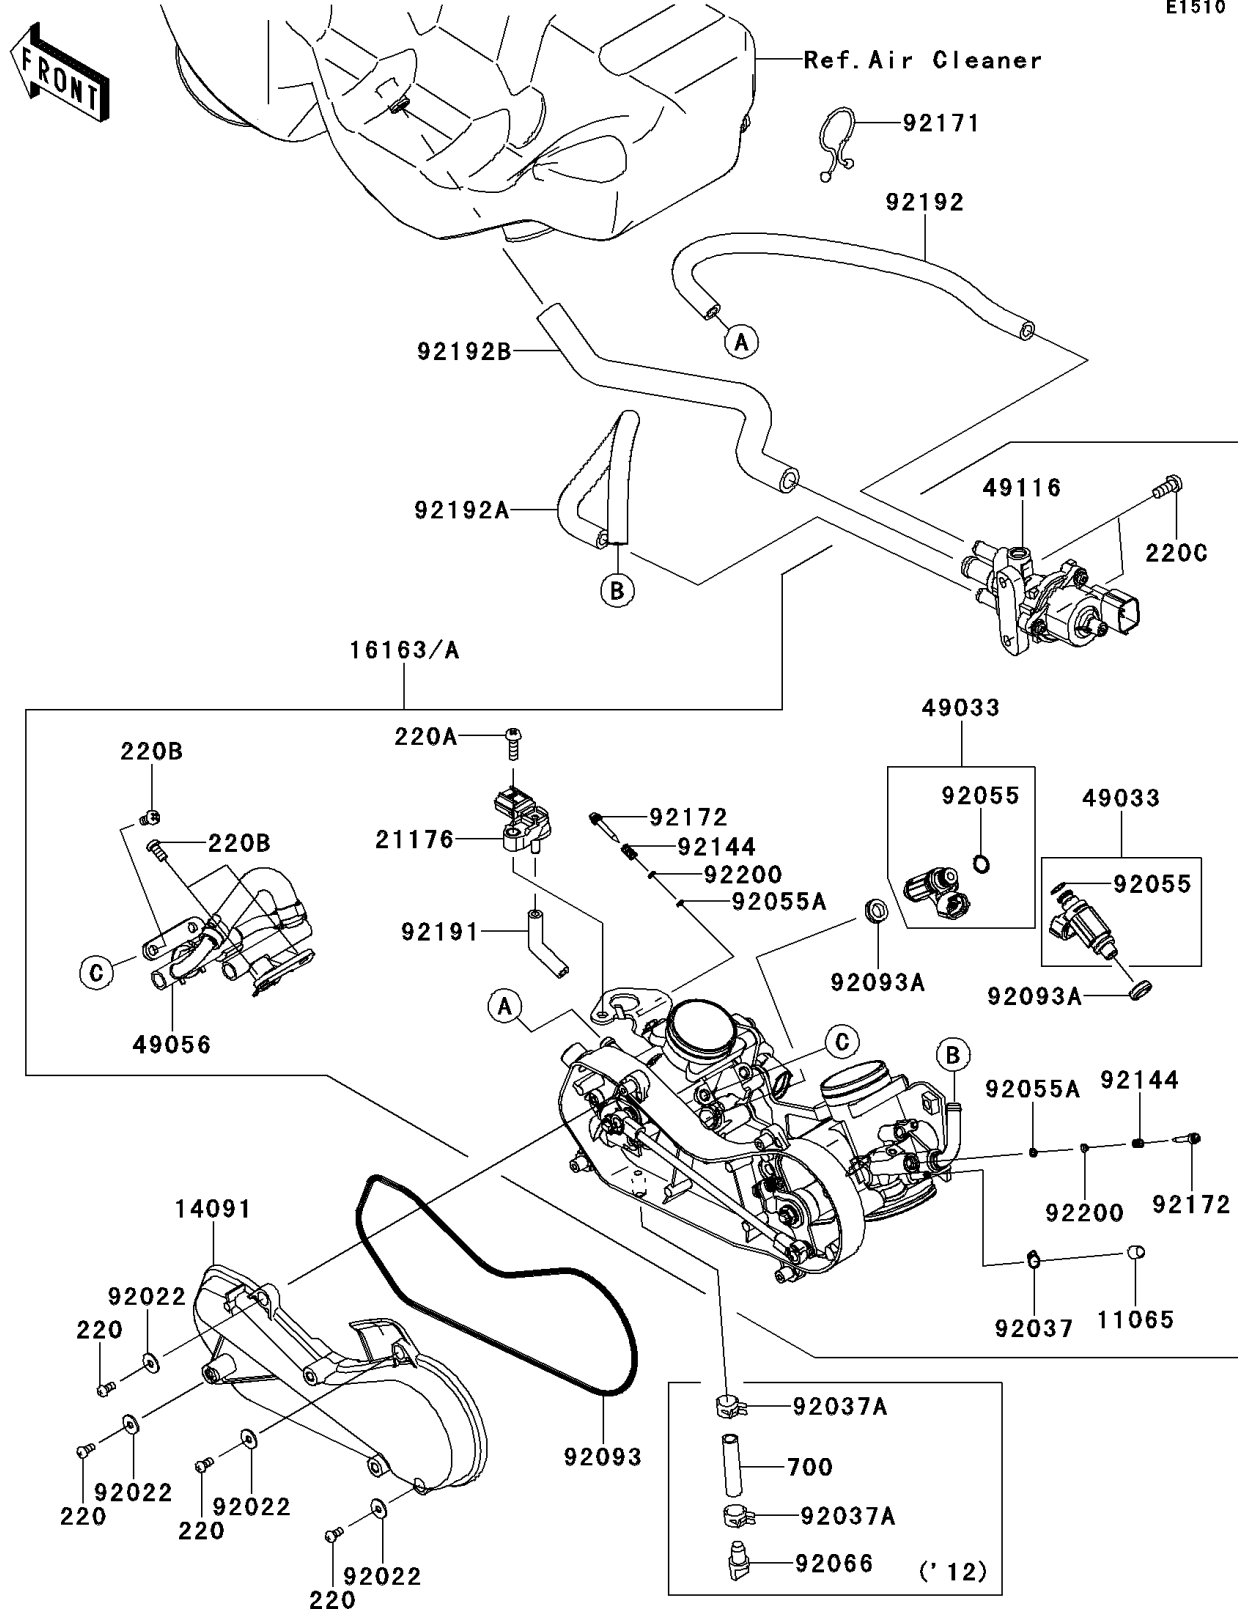

2013 TERYX4™ 750 4x4 EPS Realtree APG HD PARTS DIAGRAM

Throttle

E1510

2013 TERYX4™ 750 4x4 EPS Realtree APG HD PARTS LIST

Throttle

ITEM NAME	PART NUMBER	QUANTITY
CAP (Ref # 11065)	11065-0072	1
COVER,THROTTLE LINK (Ref # 14091)	14091-1731	1
THROTTLE-ASSY,36EIS (Ref # 16163A)	16163-0784	1
SENSOR,PRESSURE (Ref # 21176)	21176-0111	1
SCREW-PAN-CROS,4X8 (Ref # 220)	220AA0408	4
SCREW-PAN-CROS,5X16 (Ref # 220A)	220AA0516	1
SCREW-PAN-CROS,6X12 (Ref # 220B)	220AA0612	4
SCREW-PAN-CROS,6X14 (Ref # 220C)	220AA0614	2
NOZZLE-INJECTION (Ref # 49033)	49033-0011	2
PIPE-INJECTION (Ref # 49056)	49056-0033	1
VALVE-ASSY,ISC (Ref # 49116)	49116-0026	1
WASHER,5.2X13X1 (Ref # 92022)	92022-1380	4
CLAMP,TUBE (Ref # 92037)	92037-1124	1
RING-O,INJECTION NOZZLE (Ref # 92055)	92055-1622	2
RING-O,AIR SCREW (Ref # 92055A)	92055-1658	2
SEAL (Ref # 92093)	92093-0082	1
SEAL (Ref # 92093A)	92093-0127	2
SPRING,THROTTLE STOP SCREW (Ref # 92144)	92144-1674	2
CLAMP (Ref # 92171)	92171-0876	1
SCREW (Ref # 92172)	92172-0156	2
TUBE,3.2X7.4X70 (Ref # 92191)	92191-1552	1
TUBE,ISC-THROTTLE FR (Ref # 92192)	92192-0946	1
TUBE,ISC-THROTTLE RR (Ref # 92192A)	92192-0947	1
TUBE,ISC-CHAMBER (Ref # 92192B)	92192-0948	1
WASHER,PILOT AIR SCREW (Ref # 92200)	92200-1564	2