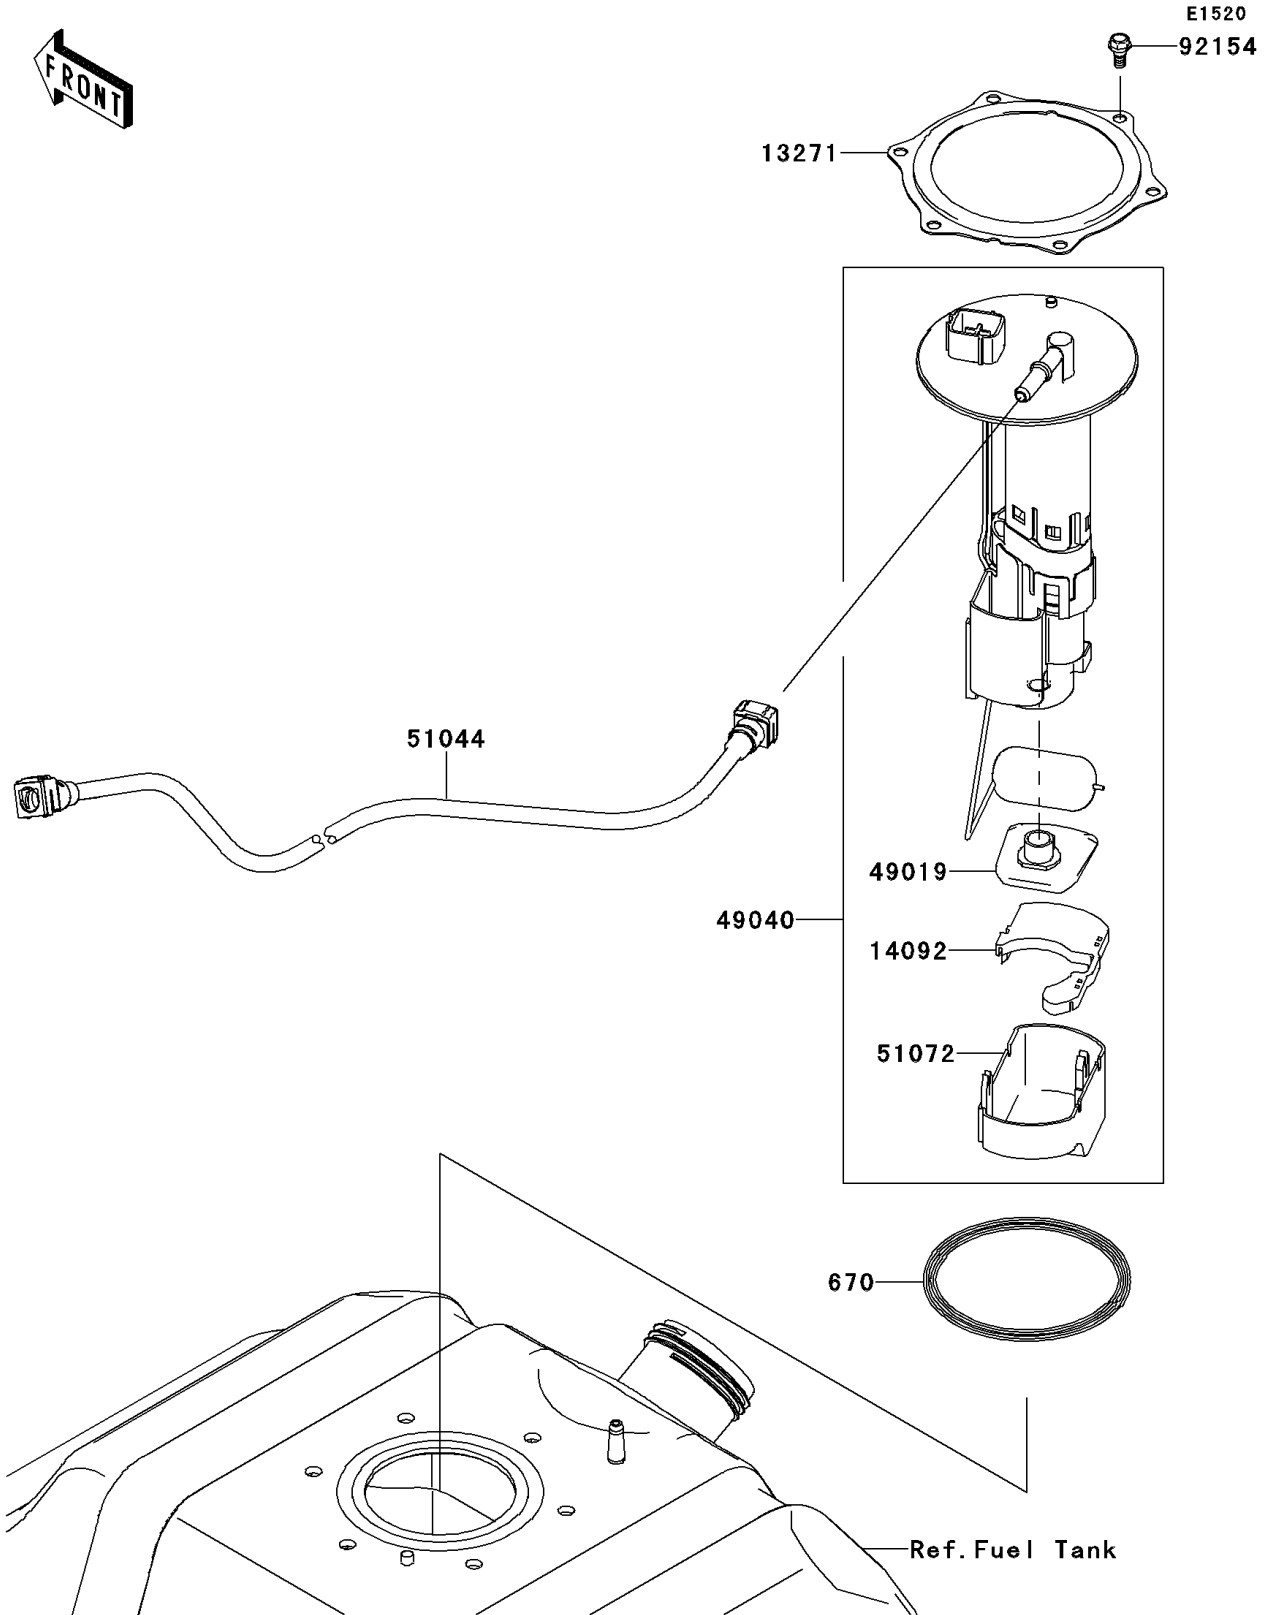

# 2013 TERYX4™ 750 4x4 EPS Realtree APG HD PARTS DIAGRAM

Fuel Pump

## 2013 TERYX4™ 750 4x4 EPS Realtree APG HD PARTS LIST

### Fuel Pump

ITEM NAME	PART NUMBER	QUANTITY
PLATE (Ref # 13271)	13271-0980	1
COVER (Ref # 14092)	14092-1044	1
FILTER-FUEL (Ref # 49019)	49019-0013	1
PUMP-FUEL (Ref # 49040)	49040-0716	1
TUBE-ASSY (Ref # 51044)	51044-0703	1
CHAMBER-FUEL (Ref # 51072)	51072-0003	1
O RING (Ref # 670)	670E5090	1
BOLT,FLANGED,5X4.5 (Ref # 92154)	92154-0974	6