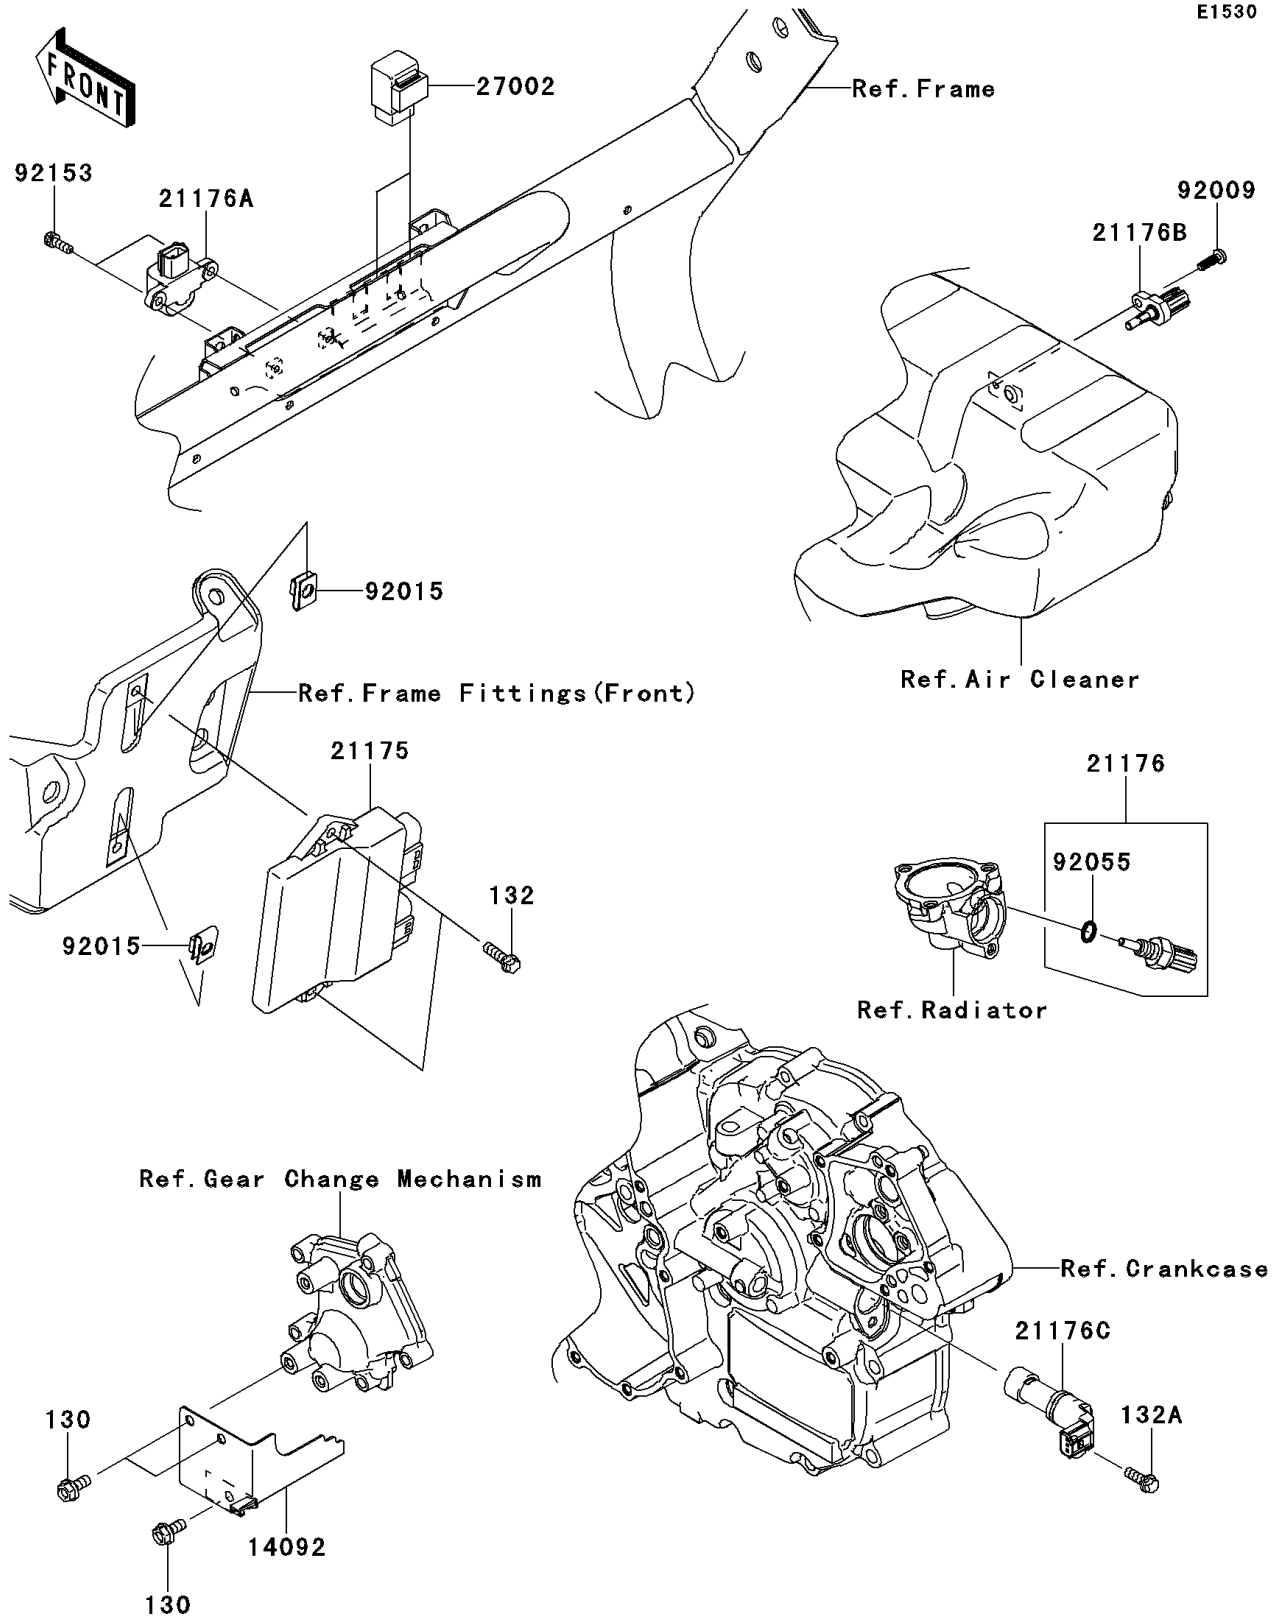

# 2012 TERYX4™ 750 4x4 EPS Realtree APG HD PARTS DIAGRAM

## Fuel Injection

## 2012 TERYX4™ 750 4x4 EPS Realtree APG HD PARTS LIST

### Fuel Injection

ITEM NAME	PART NUMBER	QUANTITY
BOLT-FLANGED,6X14 (Ref # 130)	130BD0614	3
BOLT-FLANGED-SMALL,6X20 (Ref # 132)	132BA0620	2
BOLT-FLANGED-SMALL,6X16 (Ref # 132A)	132BD0616	1
COVER (Ref # 14092)	14092-0885	1
CONTROL UNIT-ELECTRONIC (Ref # 21175)	21175-0761	1
SENSOR,WATER TEMP (Ref # 21176)	21176-0009	1
SENSOR,VEHICLE-DOWN (Ref # 21176A)	21176-0026	1
SENSOR,AIR TEMPERATURE (Ref # 21176B)	21176-0048	1
SENSOR,SPEED (Ref # 21176C)	21176-0712	1
RELAY-ASSY (Ref # 27002)	27002-1062	2
SCREW,TAPPING,5X16 (Ref # 92009)	92009-1984	1
NUT,6MM (Ref # 92015)	92015-1602	2
RING-O,9.5X1.9 (Ref # 92055)	92055-0016	1
BOLT,SOCKET,5X14 (Ref # 92153)	92153-1286	2