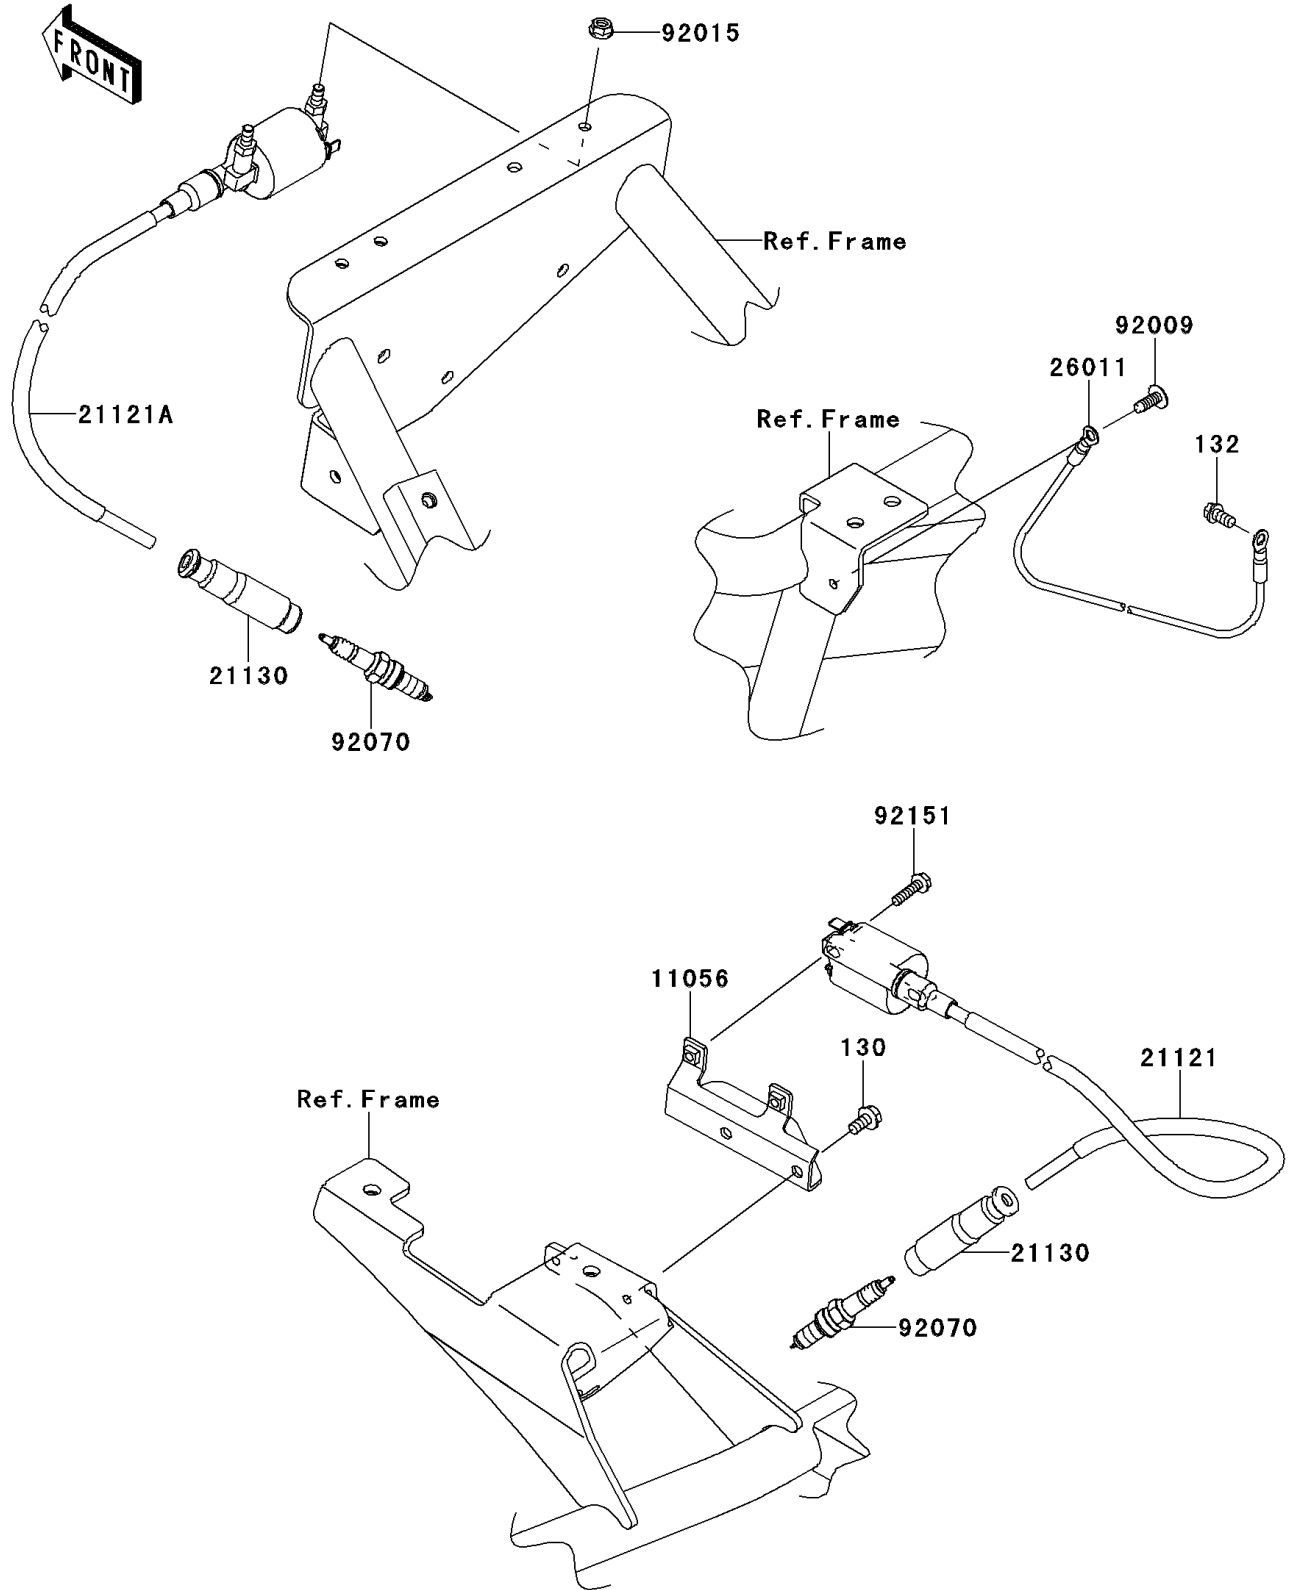

2013 TERYX4™ 750 4x4 EPS Realtree APG HD PARTS DIAGRAM

Ignition System

E1830

2013 TERYX4™ 750 4x4 EPS Realtree APG HD PARTS LIST

Ignition System

ITEM NAME	PART NUMBER	QUANTITY
BRACKET (Ref # 11056)	11056-0714	1
BOLT-FLANGED,6X12 (Ref # 130)	130BA0612	2
BOLT-FLANGED-SMALL,6X12 (Ref # 132)	132BD0612	1
COIL-IGNITION (Ref # 21121)	21121-0045	1
COIL-IGNITION,FR (Ref # 21121A)	21121-0702	1
CAP-SPARK PLUG (Ref # 21130)	21130-1071	2
WIRE-LEAD (Ref # 26011)	26011-0712	1
SCREW,TAPPING,6X16 (Ref # 92009)	92009-1166	1
NUT,FLANGED,6MM (Ref # 92015)	92015-1367	2
PLUG-SPARK,CPR7EA-9(NGK) (Ref # 92070)	92070-0022	2
BOLT,SOCKET,5X20 (Ref # 92151)	92151-1096	2