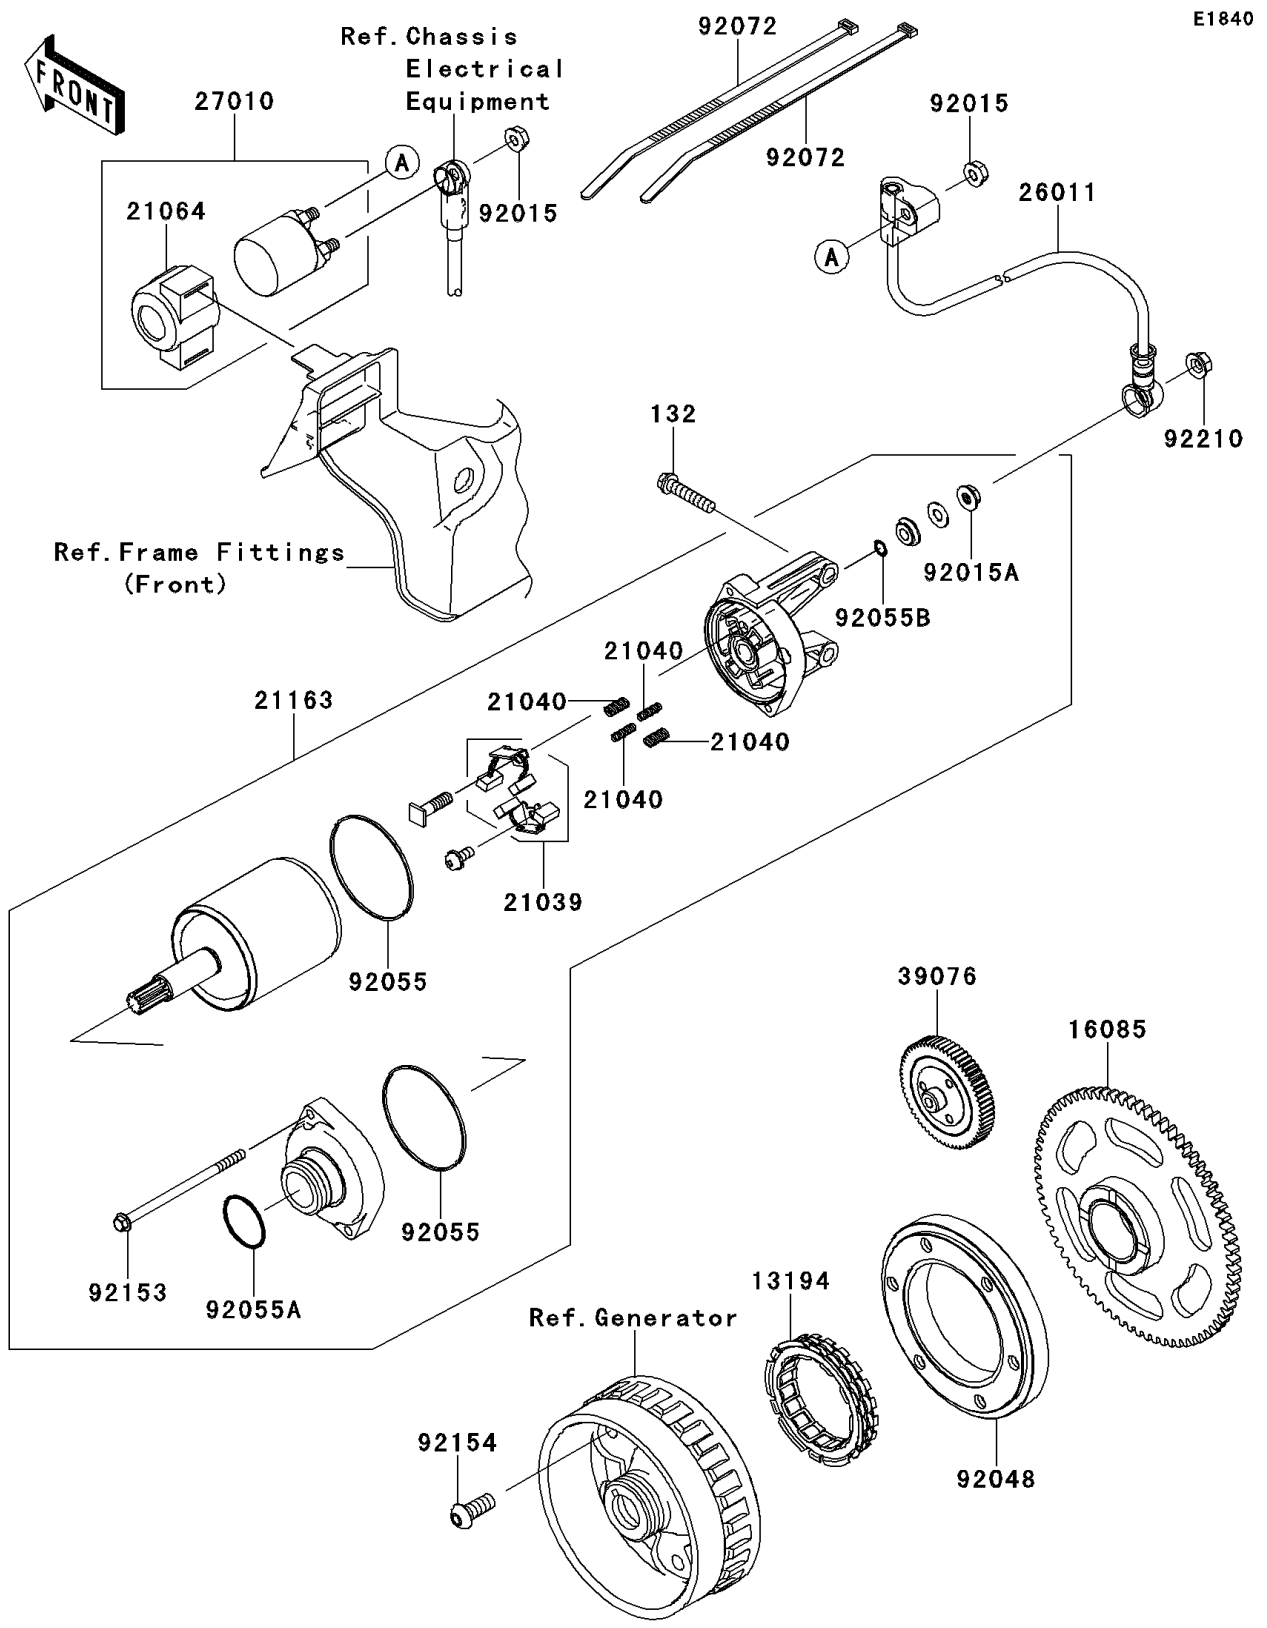

2013 TERYX4™ 750 4x4 EPS Realtree APG HD PARTS DIAGRAM

Starter Motor

2013 TERYX4™ 750 4x4 EPS Realtree APG HD PARTS LIST

Starter Motor

ITEM NAME	PART NUMBER	QUANTITY
CLUTCH-ONEWAY (Ref # 13194)	13194-1094	1
BOLT-FLANGED-SMALL,6X30 (Ref # 132)	132BD0630	2
GEAR,STARTER (Ref # 16085)	16085-0591	1
BRUSH,CARBON (Ref # 21039)	21039-0004	1
SPRING-BRUSH (Ref # 21040)	21040-0003	4
DAMPER,MAGNETIC SWITCH (Ref # 21064)	21064-002	1
STARTER-ELECTRIC (Ref # 21163)	21163-0037	1
WIRE-LEAD,STARTER (Ref # 26011)	26011-0708	1
SWITCH,MAGNETIC (Ref # 27010)	27010-1098	1
LIMITER,STARTER (Ref # 39076)	39076-0555	1
NUT,FLANGED,6MM (Ref # 92015)	92015-1367	2
NUT,STARTER MOTOR (Ref # 92015A)	92015-1476	1
RACE,ONEWAY CLUTCH (Ref # 92048)	92048-0553	1
RING-O (Ref # 92055)	92055-0136	2
RING-O (Ref # 92055A)	92055-1276	1
RING-O,4.5X2.0 (Ref # 92055B)	92055-1370	1
BAND,L=292.1 (Ref # 92072)	92072-3509	2
BOLT (Ref # 92153)	92153-1850	2
BOLT,TORX,8X20 (Ref # 92154)	92154-0421	6
NUT,6MM (Ref # 92210)	92210-0188	1