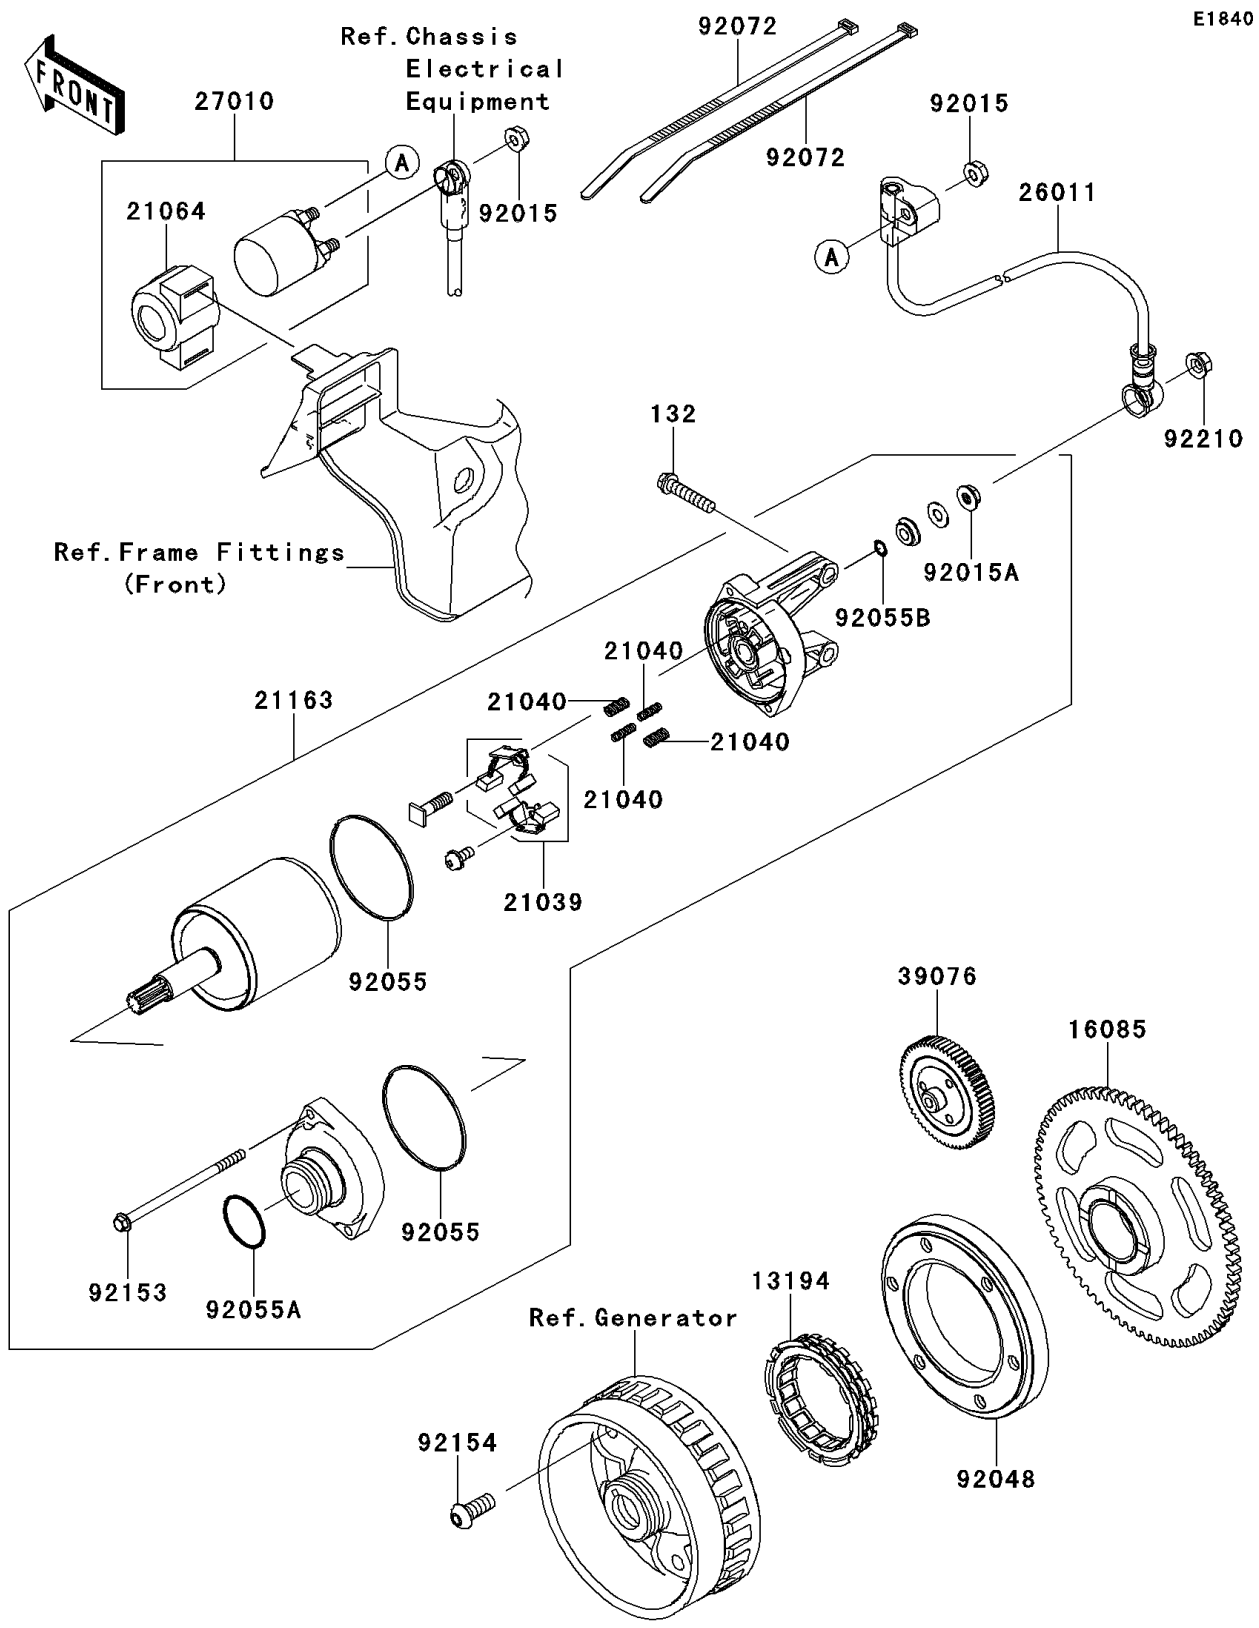

2013 TERYX4™ 750 4x4 EPS Realtree APG HD PARTS DIAGRAM

Starter Motor

2013 TERYX4™ 750 4x4 EPS Realtree APG HD PARTS LIST

Starter Motor

ITEM NAME	PART NUMBER	QUANTITY
CLUTCH-ONEWAY (Ref # 13194)	13194-1094	1
BOLT-FLANGED-SMALL,6X30 (Ref # 132)	132BD0630	2
GEAR,STARTER (Ref # 16085)	16085-0591	1
BRUSH,CARBON (Ref # 21039)	21039-0004	1
SPRING-BRUSH (Ref # 21040)	21040-0003	4
DAMPER,MAGNETIC SWITCH (Ref # 21064)	21064-002	1
STARTER-ELECTRIC (Ref # 21163)	21163-0037	1
WIRE-LEAD,STARTER (Ref # 26011)	26011-0708	1
SWITCH,MAGNETIC (Ref # 27010)	27010-1098	1
LIMITER,STARTER (Ref # 39076)	39076-0555	1
NUT,FLANGED,6MM (Ref # 92015)	92015-1367	2
NUT,STARTER MOTOR (Ref # 92015A)	92015-1476	1
RACE,ONEWAY CLUTCH (Ref # 92048)	92048-0553	1
RING-O (Ref # 92055)	92055-0136	2
RING-O (Ref # 92055A)	92055-1276	1
RING-O,4.5X2.0 (Ref # 92055B)	92055-1370	1
BAND,L=292.1 (Ref # 92072)	92072-3509	2
BOLT (Ref # 92153)	92153-1850	2
BOLT,TORX,8X20 (Ref # 92154)	92154-0421	6
NUT,6MM (Ref # 92210)	92210-0188	1