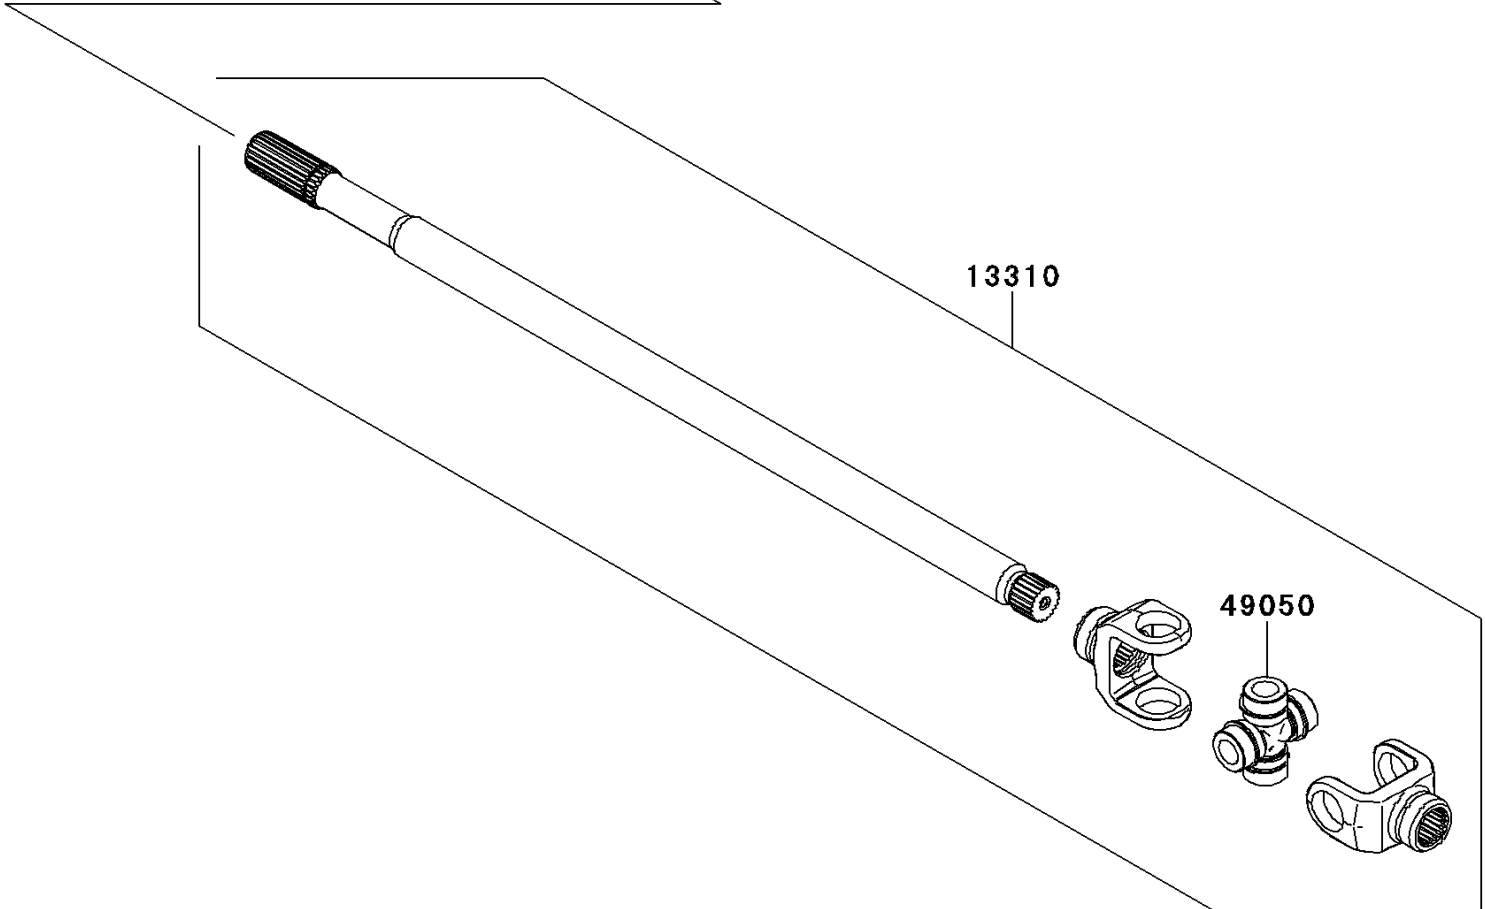

# 2012 TERYX4™ 750 4x4 EPS Realtree APG HD PARTS DIAGRAM

Drive Shaft-Propeller

E3135

Ref. Drive Shaft-Front

### Drive Shaft-Propeller

ITEM NAME	PART NUMBER	QUANTITY
SHAFT-ASSY,FRONT ENG SIDE (Ref # 13310)	13310-0554	1
CIRCLIP-TYPE-C,24MM (Ref # 480)	480J2400	1
BOOT,GEAR ASSY SIDE (Ref # 49006)	49006-0108	1
SPIDER (Ref # 49050)	49050-0023	1
SPRING (Ref # 92145)	92145-0823	1
WASHER,25X31X1.5 (Ref # 92200)	92200-0600	1