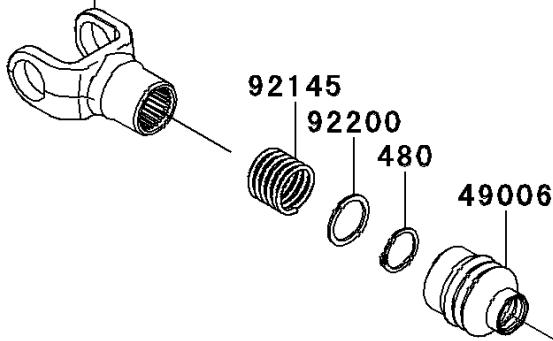

# 2012 TERYX4™ 750 4x4 EPS Realtree APG HD PARTS DIAGRAM

Drive Shaft-Propeller

E3135

Ref. Drive Shaft-Front

### Drive Shaft-Propeller

ITEM NAME	PART NUMBER	QUANTITY
SHAFT-ASSY,FRONT ENG SIDE (Ref # 13310)	13310-0554	1
CIRCLIP-TYPE-C,24MM (Ref # 480)	480J2400	1
BOOT,GEAR ASSY SIDE (Ref # 49006)	49006-0108	1
SPIDER (Ref # 49050)	49050-0023	1
SPRING (Ref # 92145)	92145-0823	1
WASHER,25X31X1.5 (Ref # 92200)	92200-0600	1