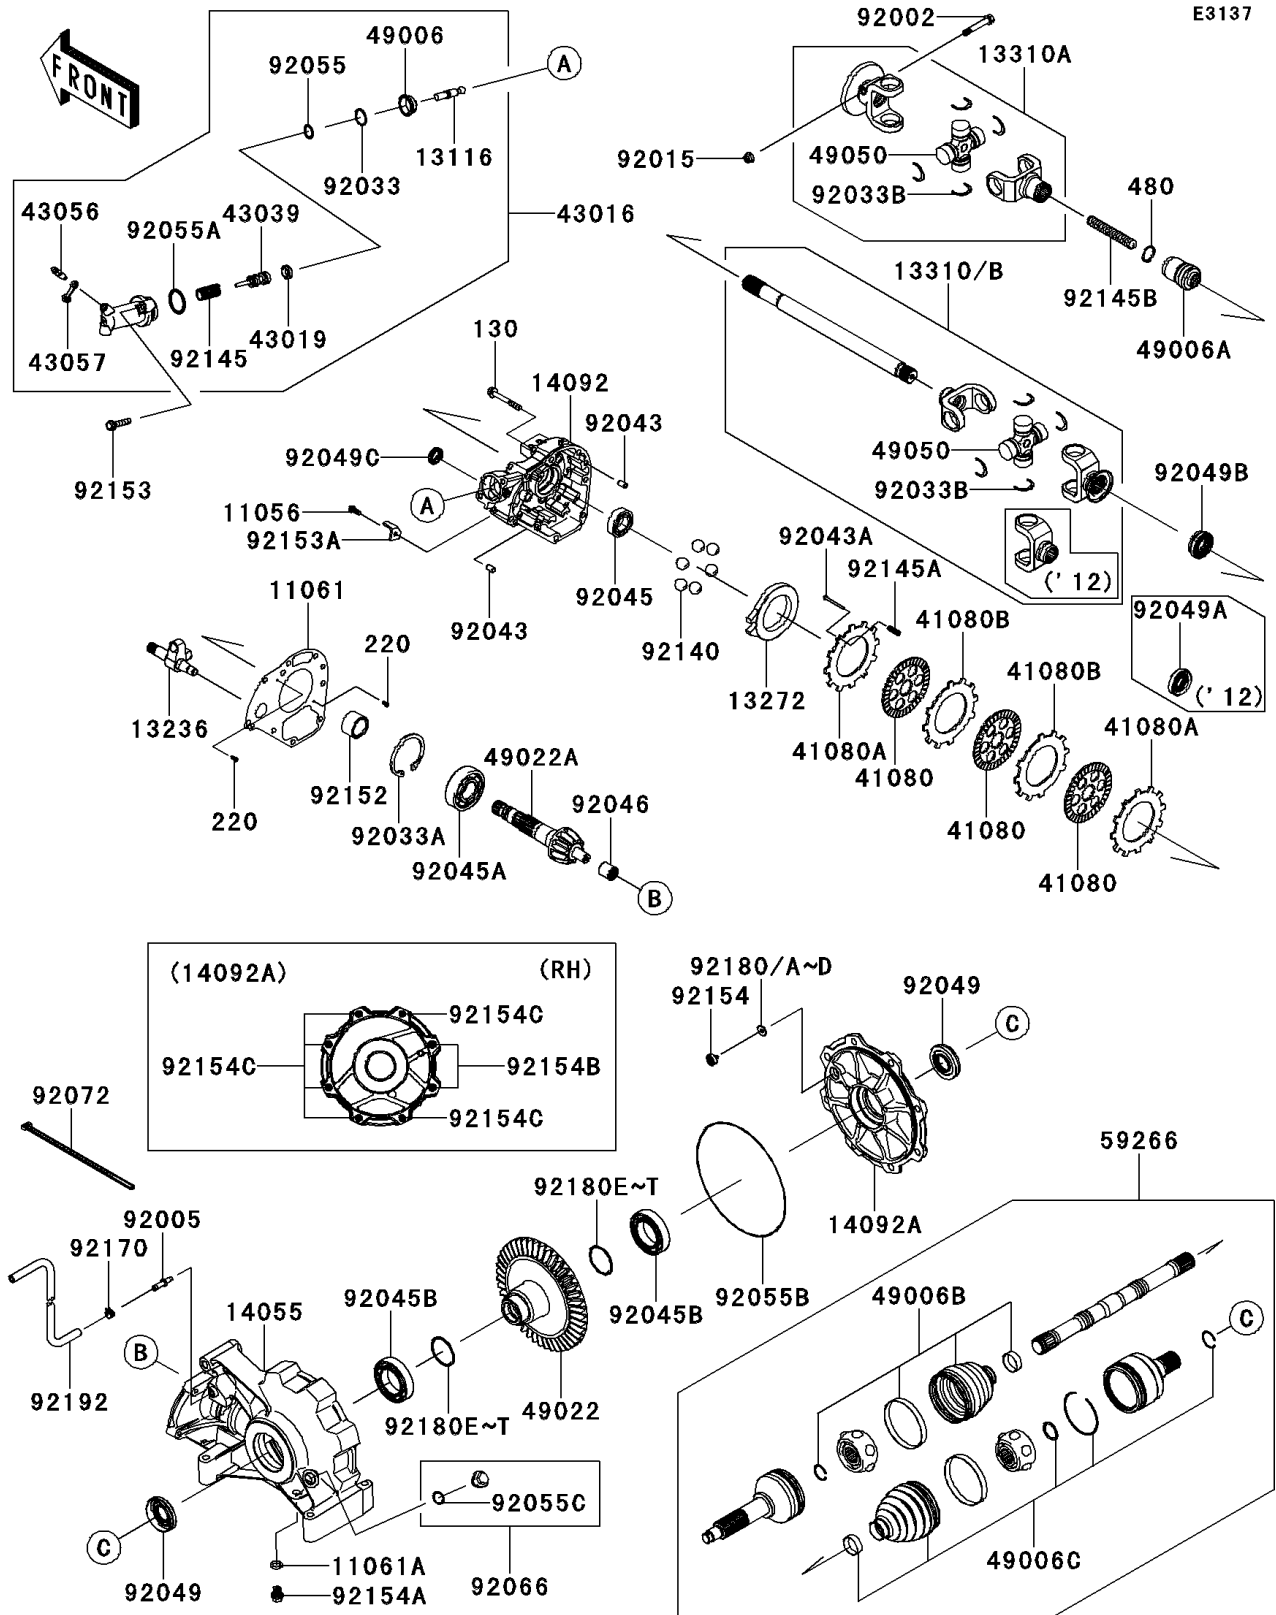

2012 TERYX4™ 750 4x4 EPS Realtree APG HD PARTS DIAGRAM

Drive Shaft-Rear