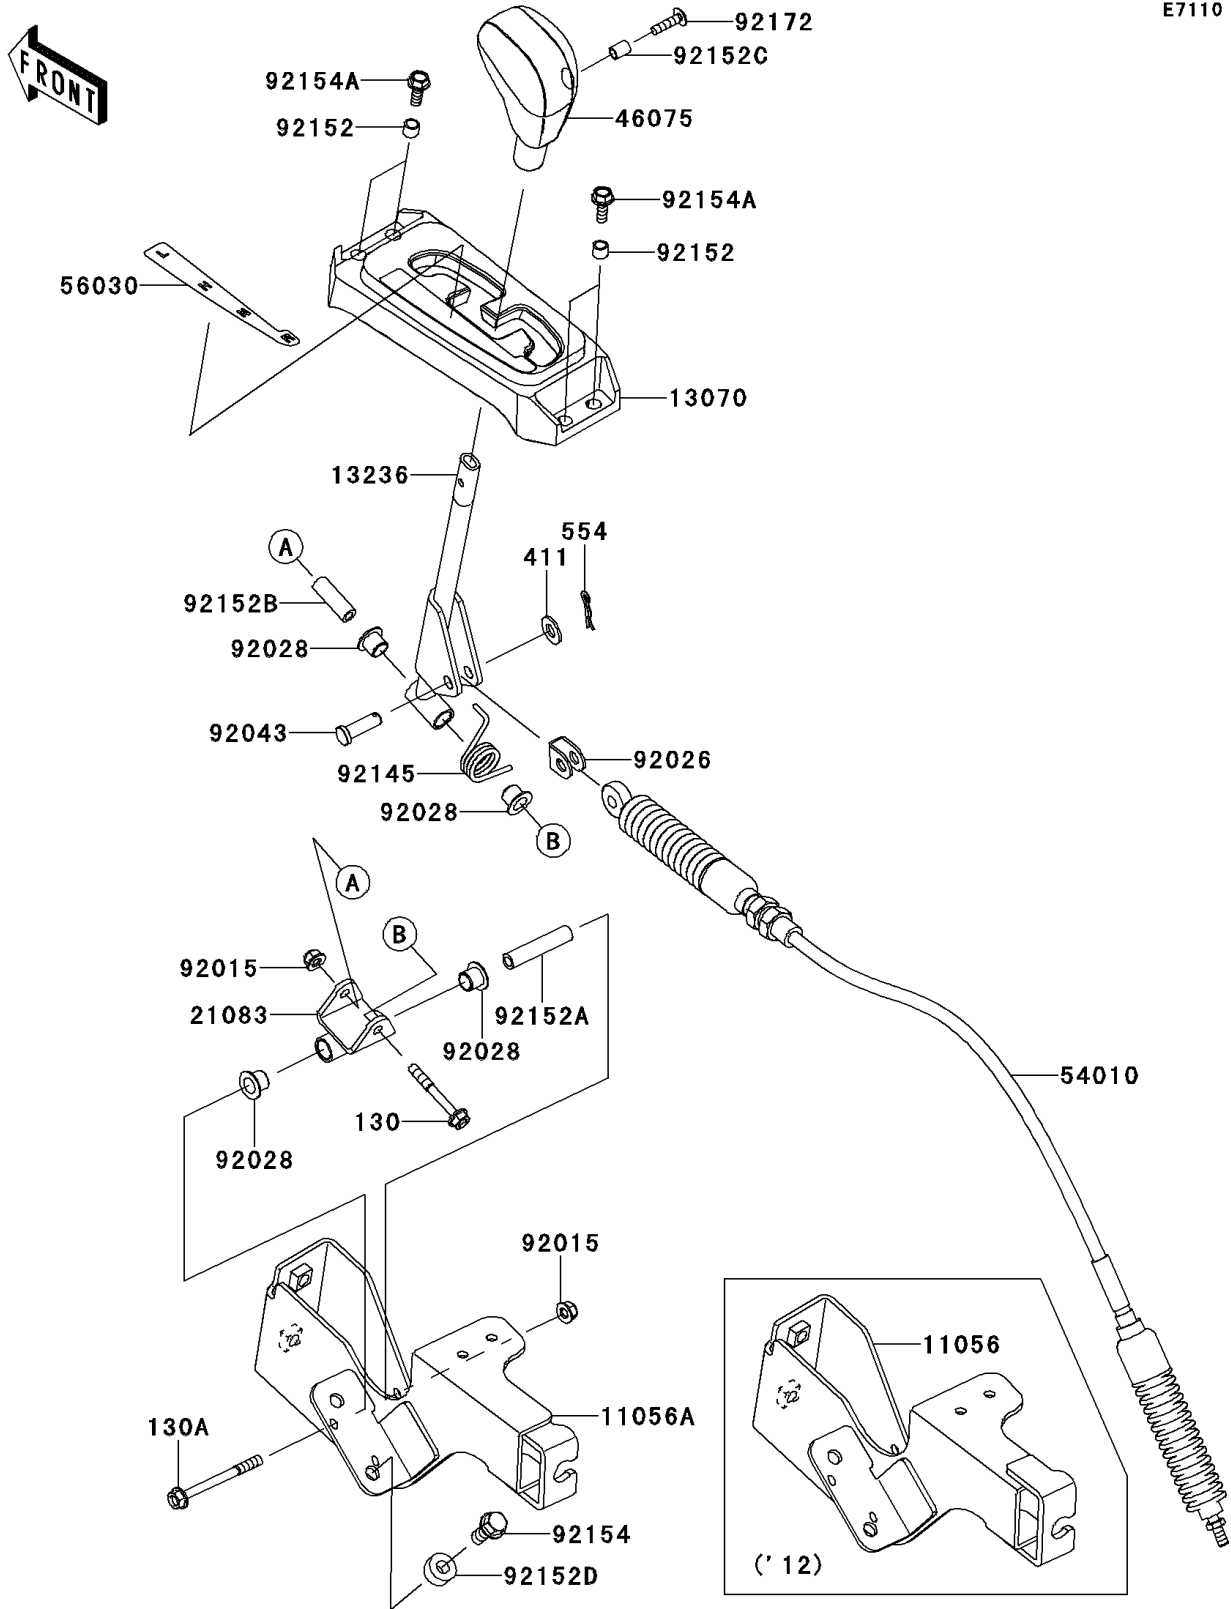

2012 TERYX4™ 750 4x4 EPS Realtree APG HD PARTS DIAGRAM

Control

E7110

2012 TERYX4™ 750 4x4 EPS Realtree APG HD PARTS LIST

Control

ITEM NAME	PART NUMBER	QUANTITY
BRACKET (Ref # 11056)	11056-0725	1
BOLT-FLANGED,6X45 (Ref # 130)	130CA0645	1
GUIDE,SHIFT GATE (Ref # 13070)	13070-0711	1
BOLT-FLANGED,6X65 (Ref # 130A)	130CA0665	1
LEVER-COMP,SHIFT (Ref # 13236)	13236-0710	1
ARM (Ref # 21083)	21083-0710	1
WASHER-PLAIN (Ref # 411)	411AA0800	1
GRIP (Ref # 46075)	46075-0569	1
CABLE,SHIFT (Ref # 54010)	54010-0583	1
PIN-SNAP (Ref # 554)	554DA0800	1
LABEL,SHIFT POSITION (Ref # 56030)	56030-0727	1
NUT,LOCK,FLANGED,6MM (Ref # 92015)	92015-1675	2
SPACER (Ref # 92026)	92026-0074	1
BUSHING (Ref # 92028)	92028-1507	4
PIN (Ref # 92043)	92043-0053	1
SPRING (Ref # 92145)	92145-0832	1
COLLAR (Ref # 92152)	92152-1332	4
COLLAR,6.2X10X47 (Ref # 92152A)	92152-1517	1
COLLAR,6.2X10X30 (Ref # 92152B)	92152-1518	1
COLLAR,5.6X8X10.5 (Ref # 92152C)	92152-1545	1
COLLAR,8.2X18X8 (Ref # 92152D)	92152-1553	2
BOLT,FLANGED,8X20 (Ref # 92154)	92154-0100	2
BOLT,FLANGED,6X16 (Ref # 92154A)	92154-0887	4
SCREW,5X20 (Ref # 92172)	92172-2081	1