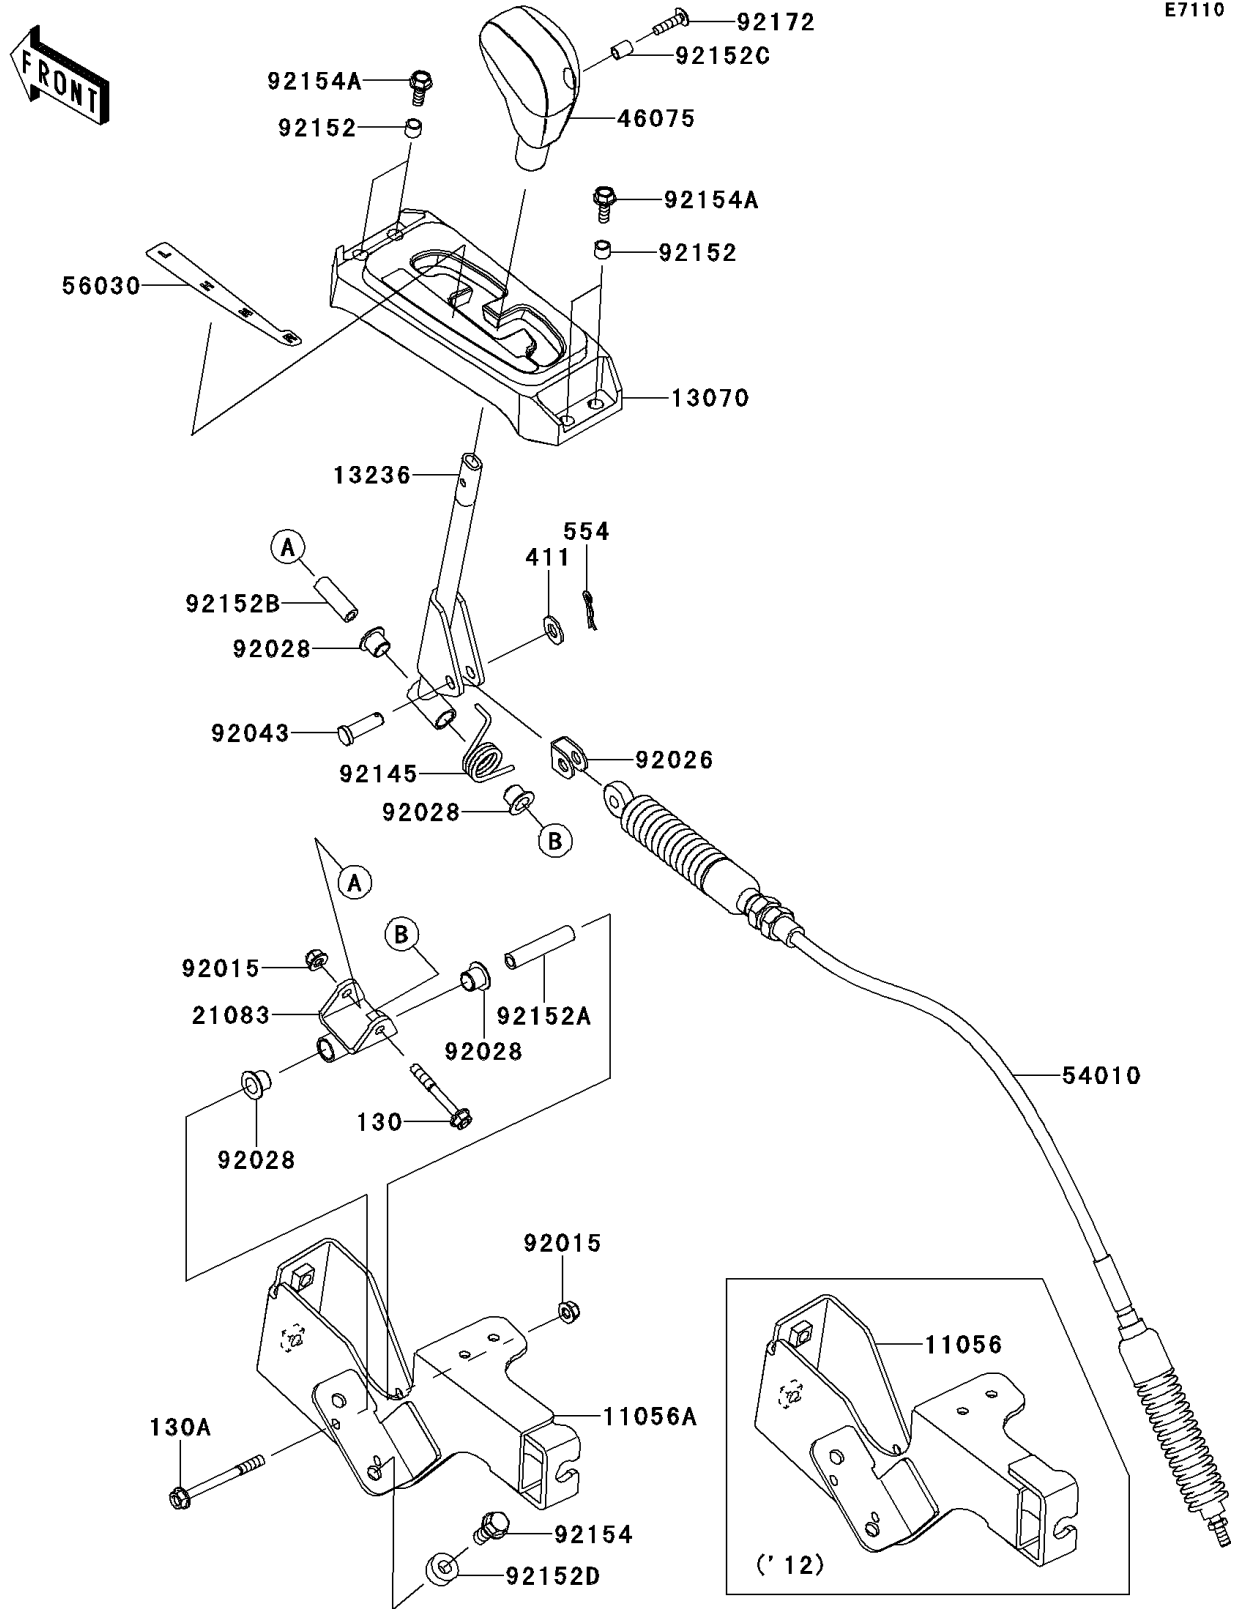

2012 TERYX4™ 750 4x4 EPS Realtree APG HD PARTS DIAGRAM

Control

E7110

2012 TERYX4™ 750 4x4 EPS Realtree APG HD PARTS LIST

Control

ITEM NAME	PART NUMBER	QUANTITY
BRACKET (Ref # 11056)	11056-0725	1
BOLT-FLANGED,6X45 (Ref # 130)	130CA0645	1
GUIDE,SHIFT GATE (Ref # 13070)	13070-0711	1
BOLT-FLANGED,6X65 (Ref # 130A)	130CA0665	1
LEVER-COMP,SHIFT (Ref # 13236)	13236-0710	1
ARM (Ref # 21083)	21083-0710	1
WASHER-PLAIN (Ref # 411)	411AA0800	1
GRIP (Ref # 46075)	46075-0569	1
CABLE,SHIFT (Ref # 54010)	54010-0583	1
PIN-SNAP (Ref # 554)	554DA0800	1
LABEL,SHIFT POSITION (Ref # 56030)	56030-0727	1
NUT,LOCK,FLANGED,6MM (Ref # 92015)	92015-1675	2
SPACER (Ref # 92026)	92026-0074	1
BUSHING (Ref # 92028)	92028-1507	4
PIN (Ref # 92043)	92043-0053	1
SPRING (Ref # 92145)	92145-0832	1
COLLAR (Ref # 92152)	92152-1332	4
COLLAR,6.2X10X47 (Ref # 92152A)	92152-1517	1
COLLAR,6.2X10X30 (Ref # 92152B)	92152-1518	1
COLLAR,5.6X8X10.5 (Ref # 92152C)	92152-1545	1
COLLAR,8.2X18X8 (Ref # 92152D)	92152-1553	2
BOLT,FLANGED,8X20 (Ref # 92154)	92154-0100	2
BOLT,FLANGED,6X16 (Ref # 92154A)	92154-0887	4
SCREW,5X20 (Ref # 92172)	92172-2081	1