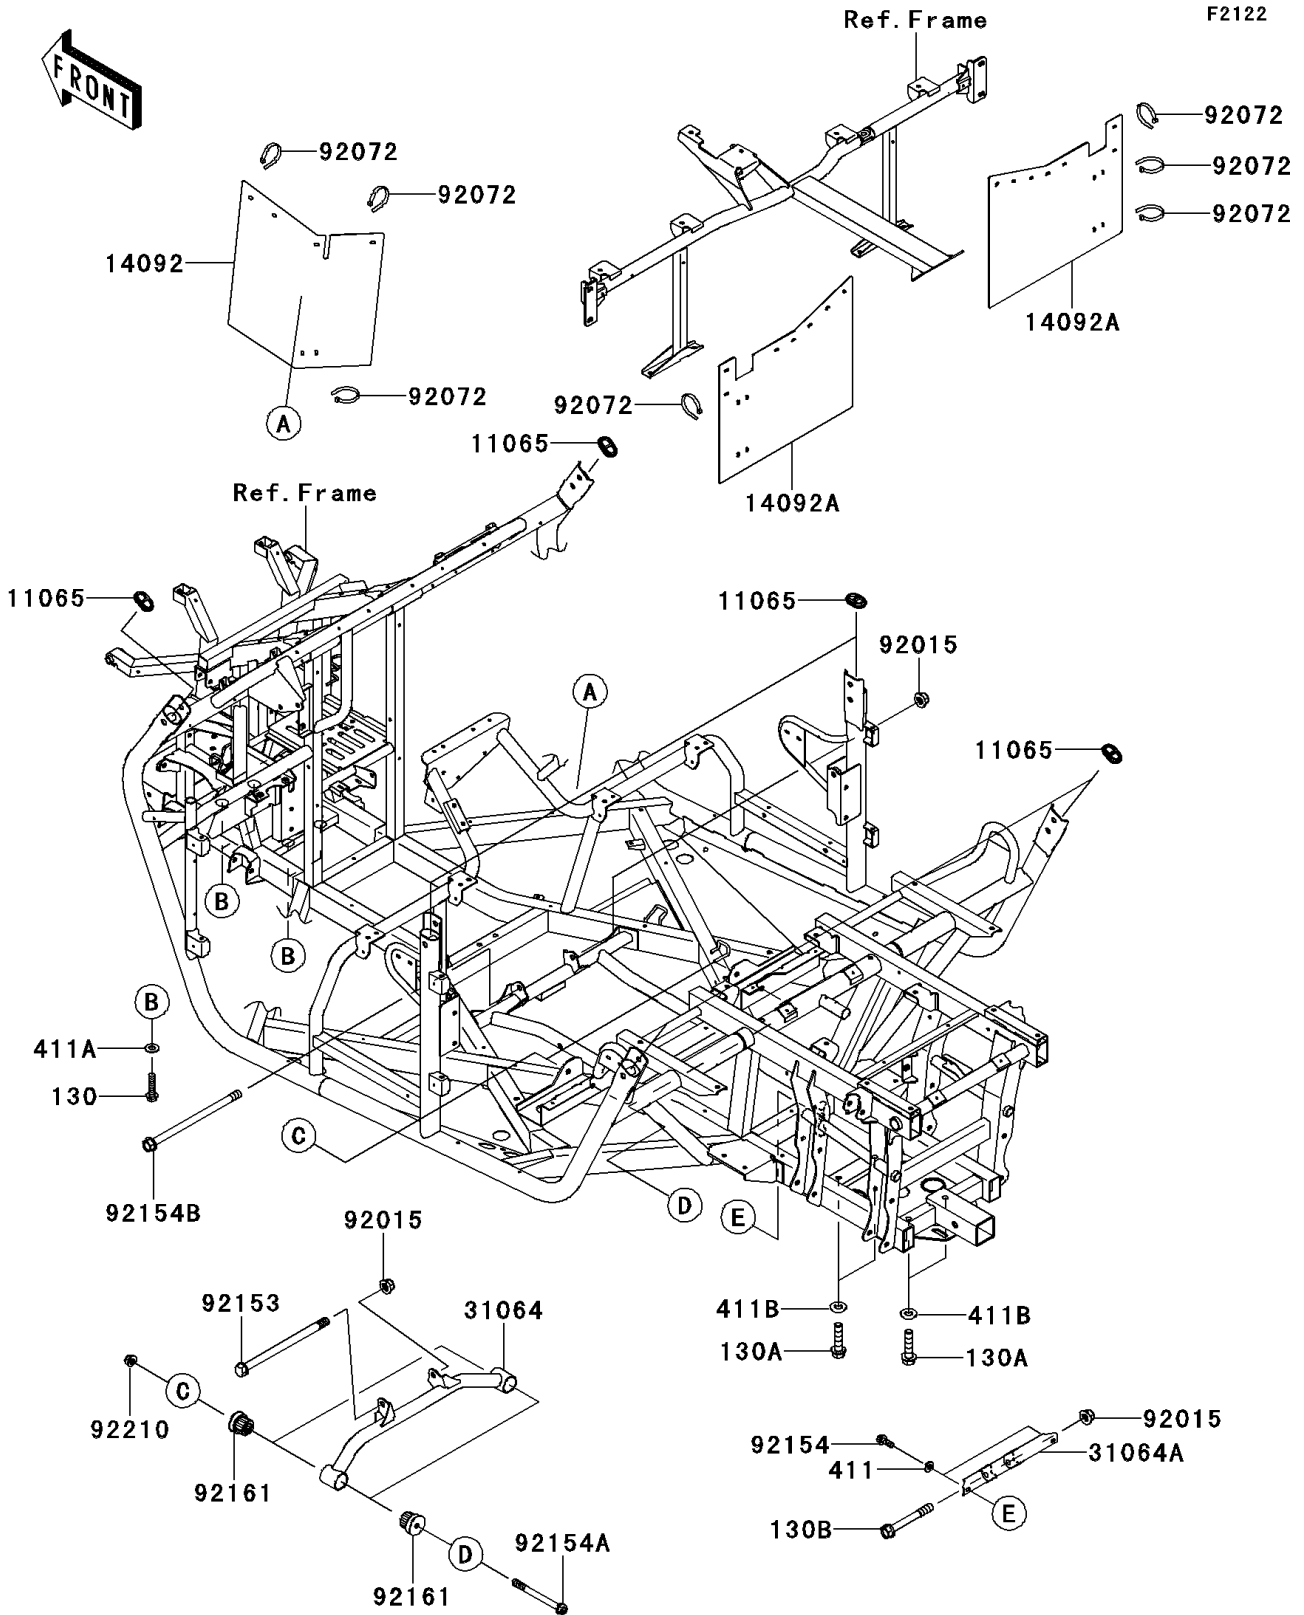

# 2012 TERYX4™ 750 4x4 EPS Realtree APG HD PARTS DIAGRAM

Engine Mount

## 2012 TERYX4™ 750 4x4 EPS Realtree APG HD PARTS LIST

### Engine Mount

ITEM NAME	PART NUMBER	QUANTITY
CAP (Ref # 11065)	11065-0711	6
BOLT-FLANGED,10X40 (Ref # 130)	130BA1040	4
BOLT-FLANGED,12X50 (Ref # 130A)	130BA1250	4
BOLT-FLANGED,12X95 (Ref # 130B)	130BA1295	1
COVER,PASSENGER (Ref # 14092)	14092-0937	1
COVER,RR SEAT (Ref # 14092A)	14092-0938	2
PIPE-COMP,RR FRAME (Ref # 31064)	31064-0581	1
PIPE-COMP (Ref # 31064A)	31064-0588	1
WASHER-PLAIN (Ref # 411)	411AA0800	2
WASHER-PLAIN,10MM (Ref # 411A)	411AA1000	4
WASHER-PLAIN,12MM (Ref # 411B)	411AA1200	4
NUT,LOCK,FLANGED,12MM (Ref # 92015)	92015-1433	3
BAND,L=250 (Ref # 92072)	92072-1237	7
BOLT,FLANGED,12X190 (Ref # 92153)	92153-1272	1
BOLT,FLANGED,8X20 (Ref # 92154)	92154-0100	2
BOLT,FLANGED,10X105 (Ref # 92154A)	92154-0227	2
BOLT,FLANGED,12X200 (Ref # 92154B)	92154-0244	1
DAMPER (Ref # 92161)	92161-0423	4
NUT,LOCK,FLANGED,10MM (Ref # 92210)	92210-1139	2