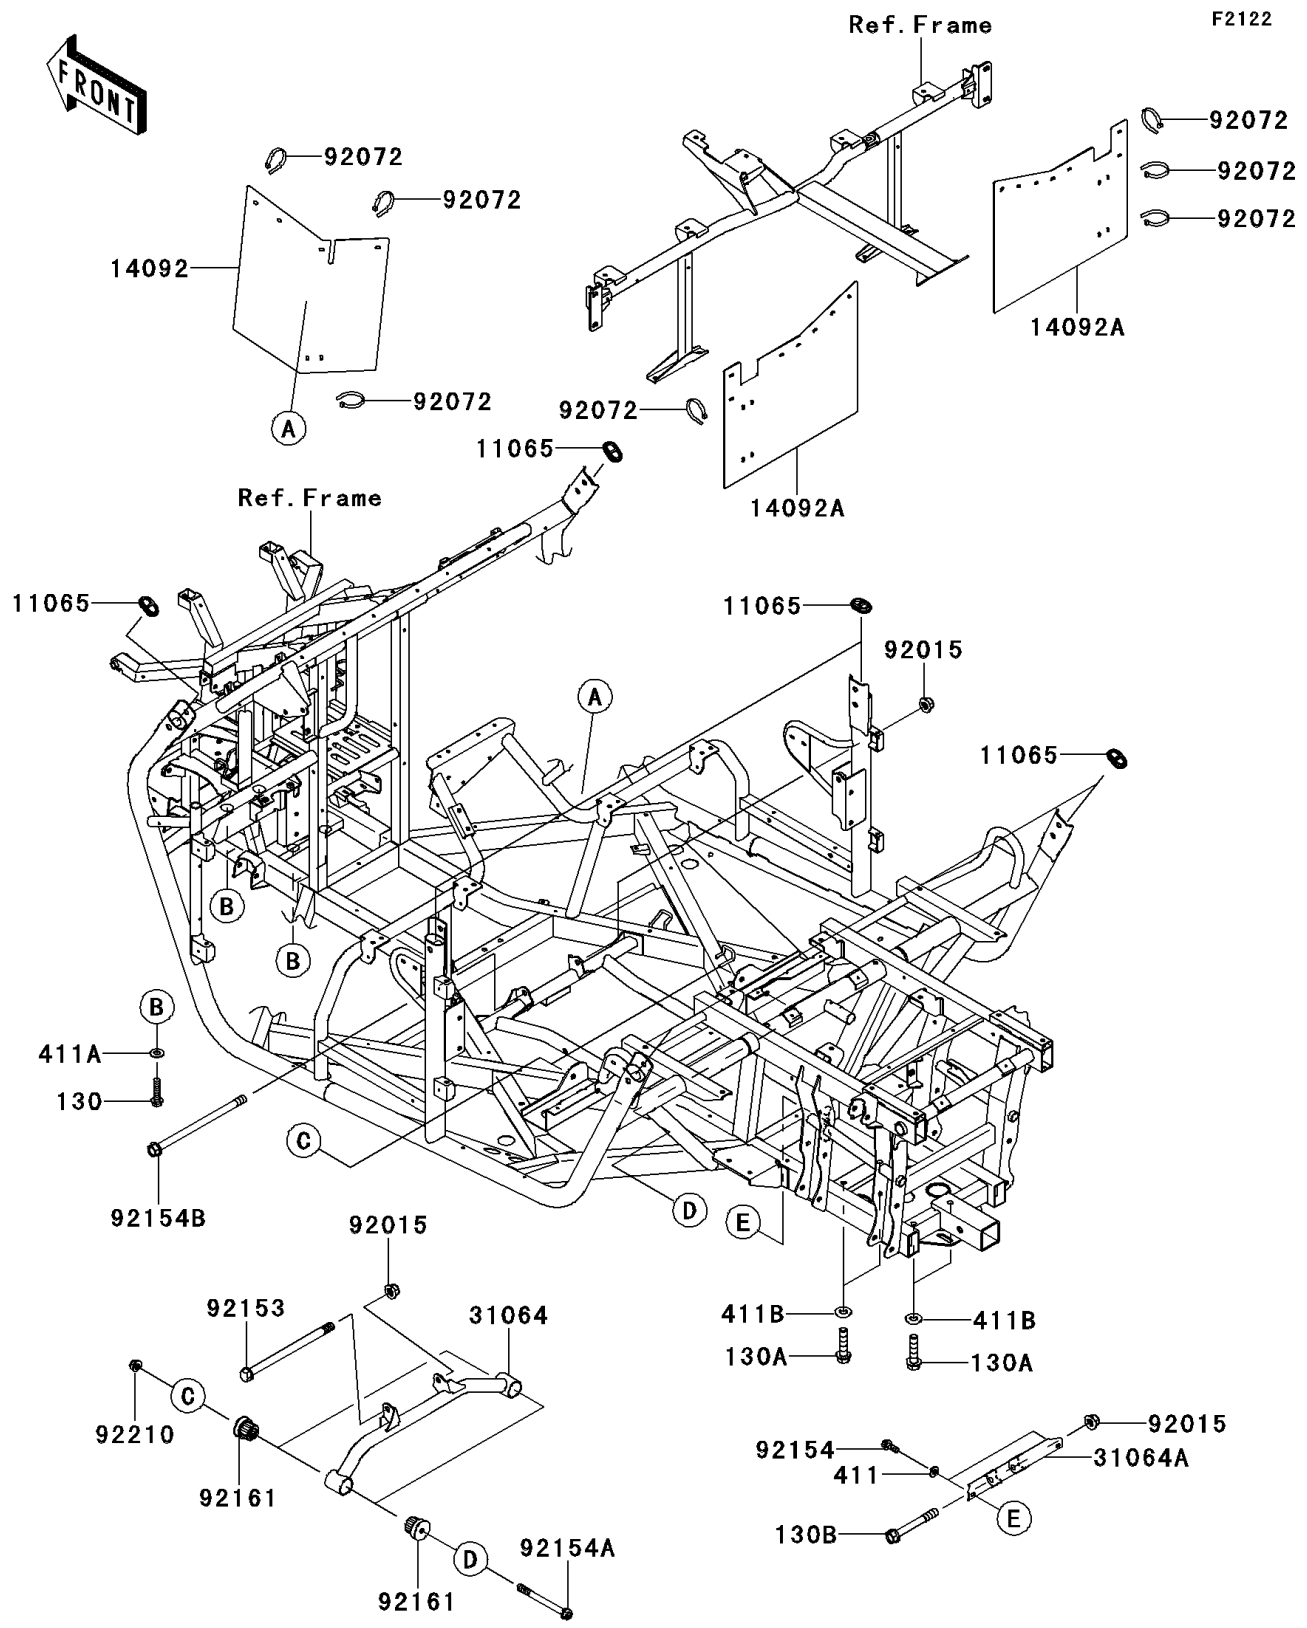

2012 TERYX4™ 750 4x4 EPS Realtree APG HD PARTS DIAGRAM

Engine Mount

2012 TERYX4™ 750 4x4 EPS Realtree APG HD PARTS LIST

Engine Mount

ITEM NAME	PART NUMBER	QUANTITY
CAP (Ref # 11065)	11065-0711	6
BOLT-FLANGED,10X40 (Ref # 130)	130BA1040	4
BOLT-FLANGED,12X50 (Ref # 130A)	130BA1250	4
BOLT-FLANGED,12X95 (Ref # 130B)	130BA1295	1
COVER,PASSENGER (Ref # 14092)	14092-0937	1
COVER,RR SEAT (Ref # 14092A)	14092-0938	2
PIPE-COMP,RR FRAME (Ref # 31064)	31064-0581	1
PIPE-COMP (Ref # 31064A)	31064-0588	1
WASHER-PLAIN (Ref # 411)	411AA0800	2
WASHER-PLAIN,10MM (Ref # 411A)	411AA1000	4
WASHER-PLAIN,12MM (Ref # 411B)	411AA1200	4
NUT,LOCK,FLANGED,12MM (Ref # 92015)	92015-1433	3
BAND,L=250 (Ref # 92072)	92072-1237	7
BOLT,FLANGED,12X190 (Ref # 92153)	92153-1272	1
BOLT,FLANGED,8X20 (Ref # 92154)	92154-0100	2
BOLT,FLANGED,10X105 (Ref # 92154A)	92154-0227	2
BOLT,FLANGED,12X200 (Ref # 92154B)	92154-0244	1
DAMPER (Ref # 92161)	92161-0423	4
NUT,LOCK,FLANGED,10MM (Ref # 92210)	92210-1139	2