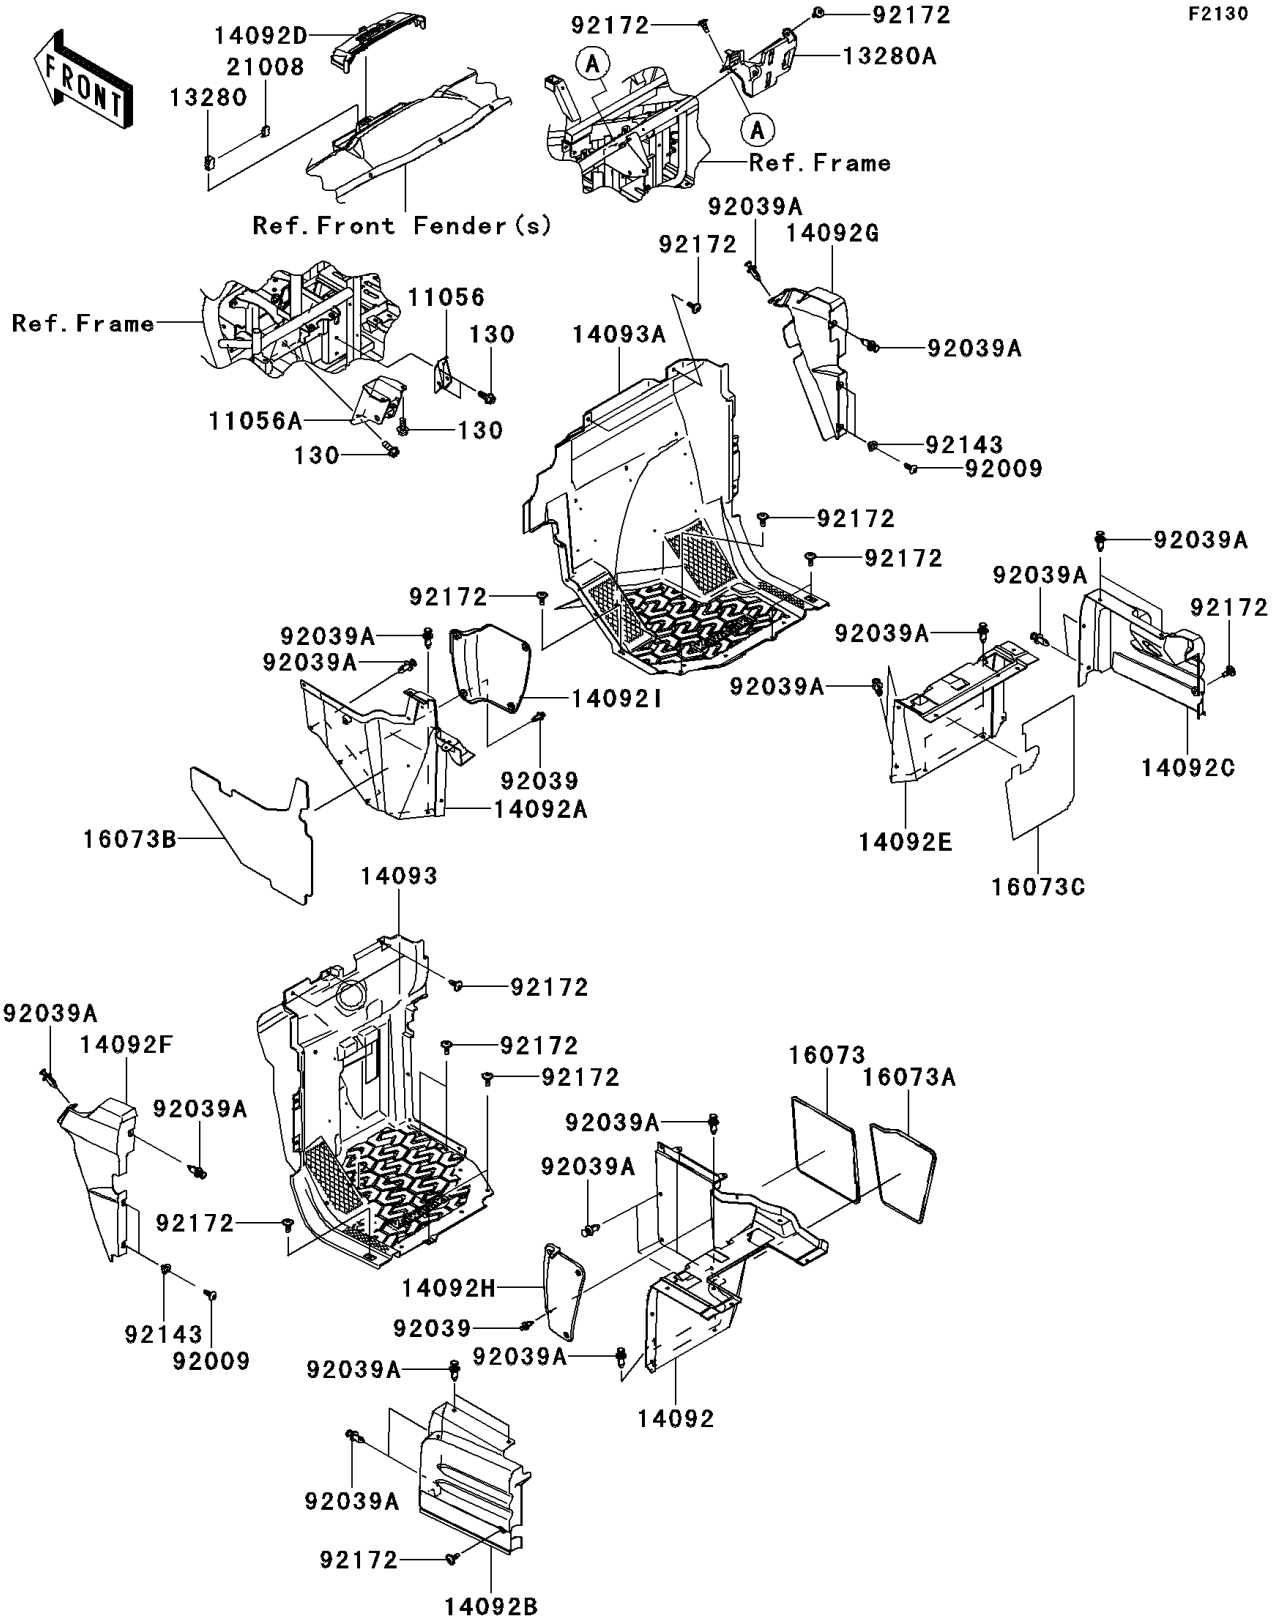

# 2012 TERYX4™ 750 4x4 EPS Realtree APG HD PARTS DIAGRAM

## Frame Fittings(Front)

## 2012 TERYX4™ 750 4x4 EPS Realtree APG HD PARTS LIST

### Frame Fittings(Front)

ITEM NAME	PART NUMBER	QUANTITY
BRACKET,THROTTLE PEDAL (Ref # 11056)	11056-0734	1
BRACKET,BRAKE PEDAL (Ref # 11056A)	11056-1431	1
BOLT-FLANGED,8X18 (Ref # 130)	130BA0818	5
HOLDER,BREAKER (Ref # 13280)	13280-0082	1
HOLDER (Ref # 13280A)	13280-0719	1
COVER,FR SEAT,LH (Ref # 14092)	14092-0712	1
COVER,FR SEAT,RH,CNT (Ref # 14092A)	14092-0713	1
COVER,SEAT SIDE,LH (Ref # 14092B)	14092-0720	1
COVER,SEAT SIDE,RH (Ref # 14092C)	14092-0721	1
COVER,FUSE BOX (Ref # 14092D)	14092-0724	1
COVER,FR SEAT,RH (Ref # 14092E)	14092-0757	1
COVER,SIDE GUARD,LH,CAMO (Ref # 14092F)	14092-0804-16P	1
COVER,SIDE GUARD,RH,CAMO (Ref # 14092G)	14092-0805-16P	1
COVER,PAD,LH (Ref # 14092H)	14092-0909	1
COVER,PAD,RH (Ref # 14092I)	14092-0910	1
COVER,FR FLOOR,LH (Ref # 14093)	14093-5137	1
COVER,FR FLOOR,RH (Ref # 14093A)	14093-5138	1
INSULATOR (Ref # 16073)	16073-0715	1
INSULATOR (Ref # 16073A)	16073-0716	1
INSULATOR (Ref # 16073B)	16073-0738	1
INSULATOR (Ref # 16073C)	16073-0743	1
BREAKER (Ref # 21008)	21008-0556	1
SCREW,TAPPING,6X16 (Ref # 92009)	92009-1166	4
RIVET (Ref # 92039)	92039-0051	8
RIVET (Ref # 92039A)	92039-1229	26
COLLAR (Ref # 92143)	92143-1057	4
SCREW,6X16 (Ref # 92172)	92172-0711	21