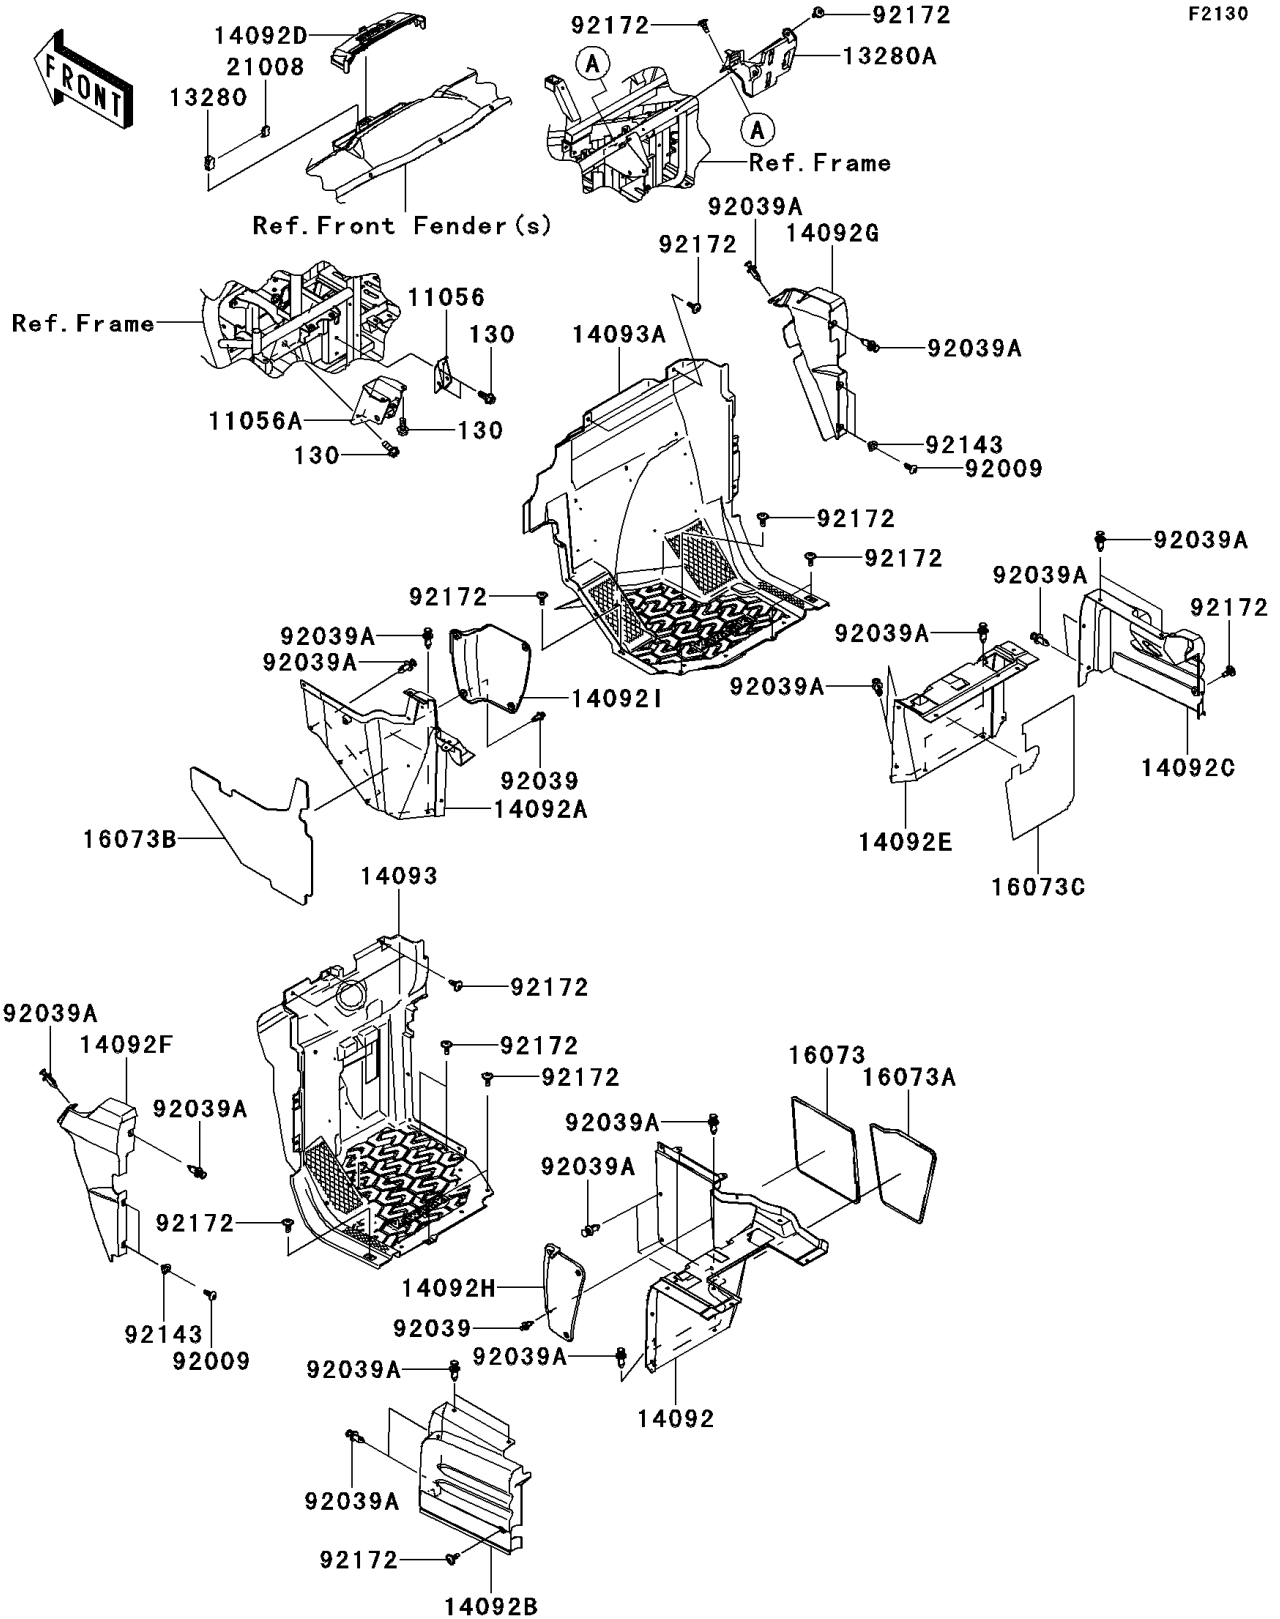

2013 TERYX4™ 750 4x4 EPS Realtree APG HD PARTS DIAGRAM

Frame Fittings(Front)

2013 TERYX4™ 750 4x4 EPS Realtree APG HD PARTS LIST

Frame Fittings(Front)

ITEM NAME	PART NUMBER	QUANTITY
BRACKET,THROTTLE PEDAL (Ref # 11056)	11056-0734	1
BRACKET,BRAKE PEDAL (Ref # 11056A)	11056-1431	1
BOLT-FLANGED,8X18 (Ref # 130)	130BA0818	5
HOLDER,BREAKER (Ref # 13280)	13280-0082	1
HOLDER (Ref # 13280A)	13280-0719	1
COVER,FR SEAT,LH (Ref # 14092)	14092-0712	1
COVER,FR SEAT,RH,CNT (Ref # 14092A)	14092-0713	1
COVER,SEAT SIDE,LH (Ref # 14092B)	14092-0720	1
COVER,SEAT SIDE,RH (Ref # 14092C)	14092-0721	1
COVER,FUSE BOX (Ref # 14092D)	14092-0724	1
COVER,FR SEAT,RH (Ref # 14092E)	14092-0757	1
COVER,SIDE GUARD,LH,CAMO (Ref # 14092F)	14092-0804-16P	1
COVER,SIDE GUARD,RH,CAMO (Ref # 14092G)	14092-0805-16P	1
COVER,PAD,LH (Ref # 14092H)	14092-0909	1
COVER,PAD,RH (Ref # 14092I)	14092-0910	1
COVER,FR FLOOR,LH (Ref # 14093)	14093-5137	1
COVER,FR FLOOR,RH (Ref # 14093A)	14093-5138	1
INSULATOR (Ref # 16073)	16073-0715	1
INSULATOR (Ref # 16073A)	16073-0716	1
INSULATOR (Ref # 16073B)	16073-0738	1
INSULATOR (Ref # 16073C)	16073-0743	1
BREAKER (Ref # 21008)	21008-0556	1
SCREW,TAPPING,6X16 (Ref # 92009)	92009-1166	4
RIVET (Ref # 92039)	92039-0051	8
RIVET (Ref # 92039A)	92039-1229	26
COLLAR (Ref # 92143)	92143-1057	4
SCREW,6X16 (Ref # 92172)	92172-0711	21