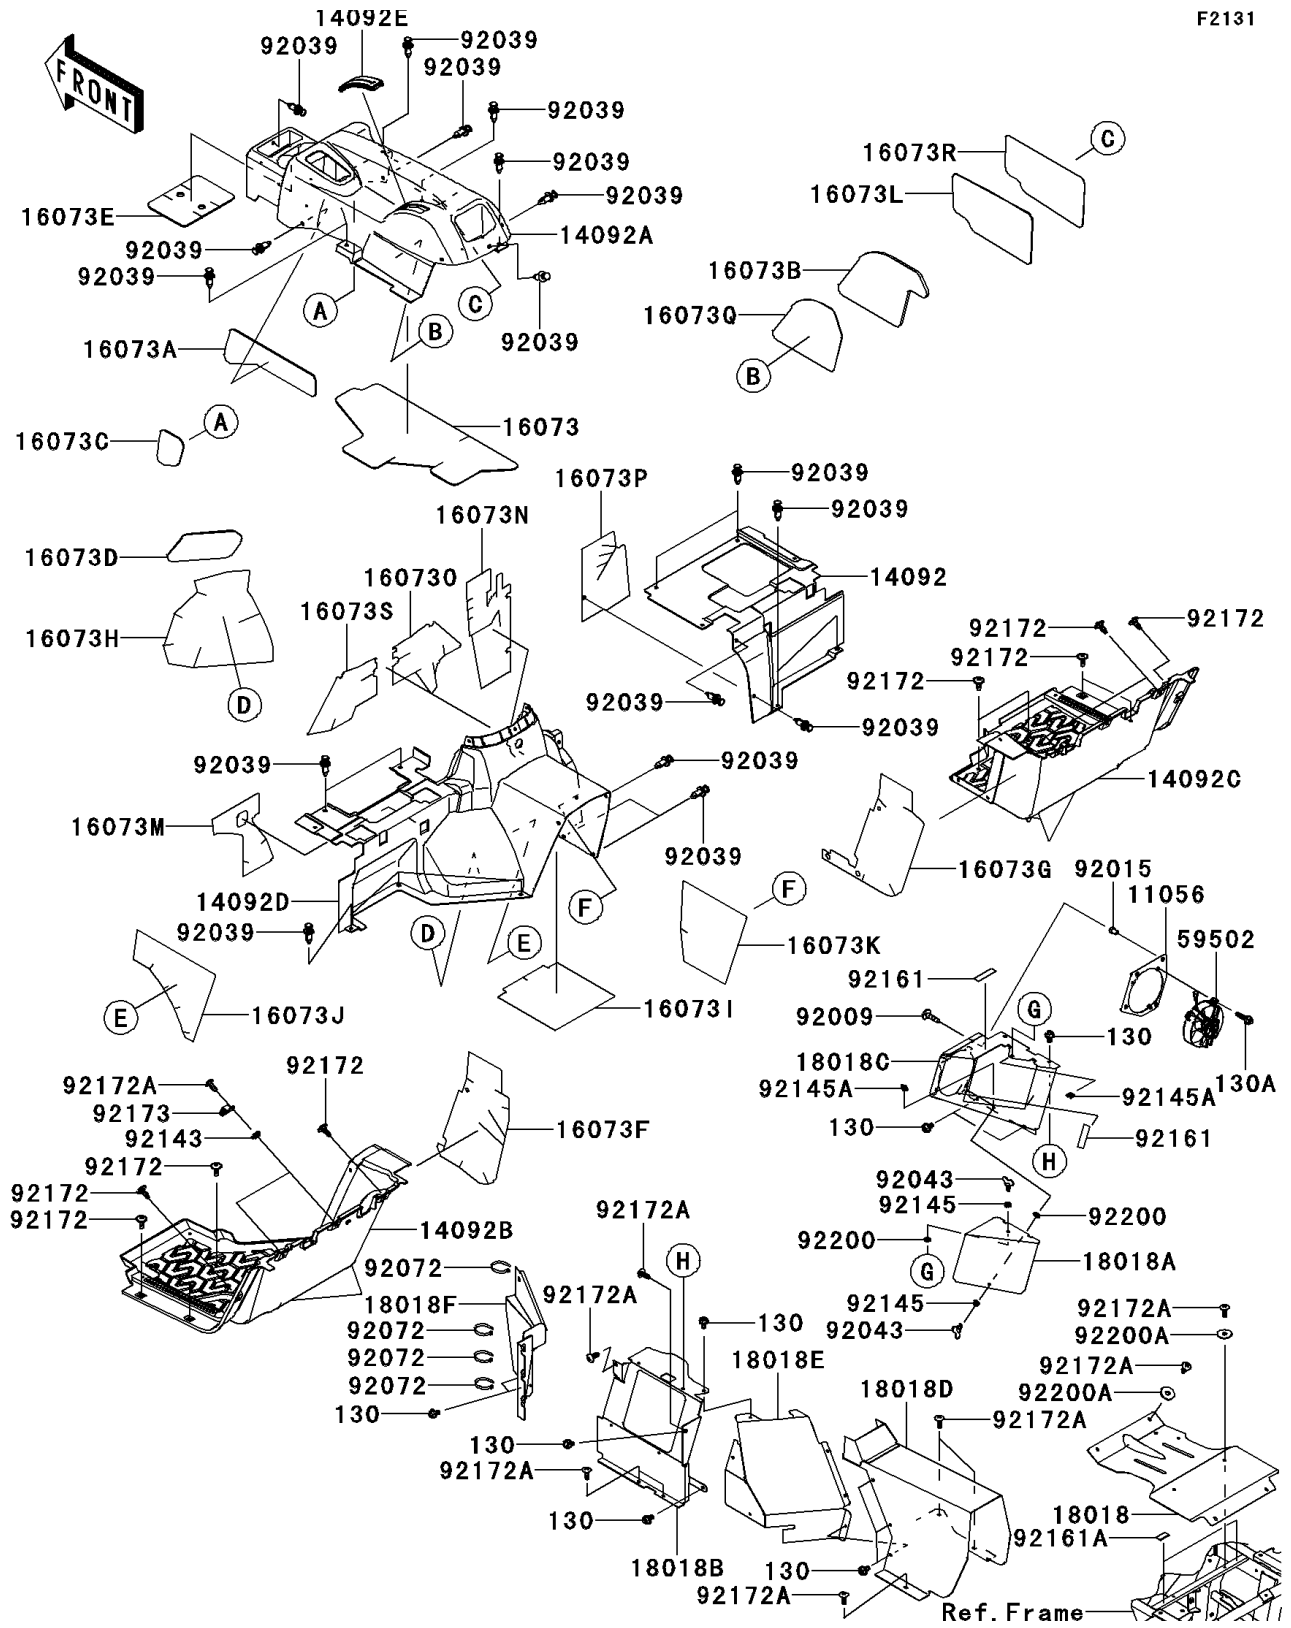

# 2012 TERYX4™ 750 4x4 EPS Realtree APG HD PARTS DIAGRAM

Frame Fittings(Rear)

F2131

### Frame Fittings(Rear)

ITEM NAME	PART NUMBER	QUANTITY
PLATE-HEAT GUARD,BULKHEAD (Ref # 18018B)	18018-0576	1
PLATE-HEAT GUARD,FAN DUCT (Ref # 18018C)	18018-0577	1
PLATE-HEAT GUARD,RR TUNNEL (Ref # 18018D)	18018-0580	1
PLATE-HEAT GUARD,RR PLATE (Ref # 18018E)	18018-0581	1
PLATE-HEAT GUARD,DRIVER SIDE (Ref # 18018F)	18018-0583	1
FAN-ASSY,BLOWER (Ref # 59502)	59502-0560	1
SCREW,6X25 (Ref # 92009)	92009-1465	4
NUT,RUBBER,6MM (Ref # 92015)	92015-1692	4
RIVET (Ref # 92039)	92039-1229	25
PIN,WINGED (Ref # 92043)	92043-0739	2
BAND,L=140 (Ref # 92072)	92072-1293	4
BOLT-FLANGED,6X10 (Ref # 130)	130AA0610	12
BOLT-FLANGED,6X22 (Ref # 130A)	130BA0622	3
COLLAR (Ref # 92143)	92143-1087	2
SPRING (Ref # 92145)	92145-0905	2
SPRING,CLIP (Ref # 92145A)	92145-0906	2
DAMPER (Ref # 92161)	92161-0580	3
DAMPER,20X37.5X1.6 (Ref # 92161A)	92161-1486	2
SCREW,6X16 (Ref # 92172)	92172-0711	13
SCREW,TAPPING,6X16 (Ref # 92172A)	92172-0739	15
CLAMP (Ref # 92173)	92173-0933	2
WASHER (Ref # 92200)	92200-0800	2
WASHER,6.5X22X1.6 (Ref # 92200A)	92200-1087	6