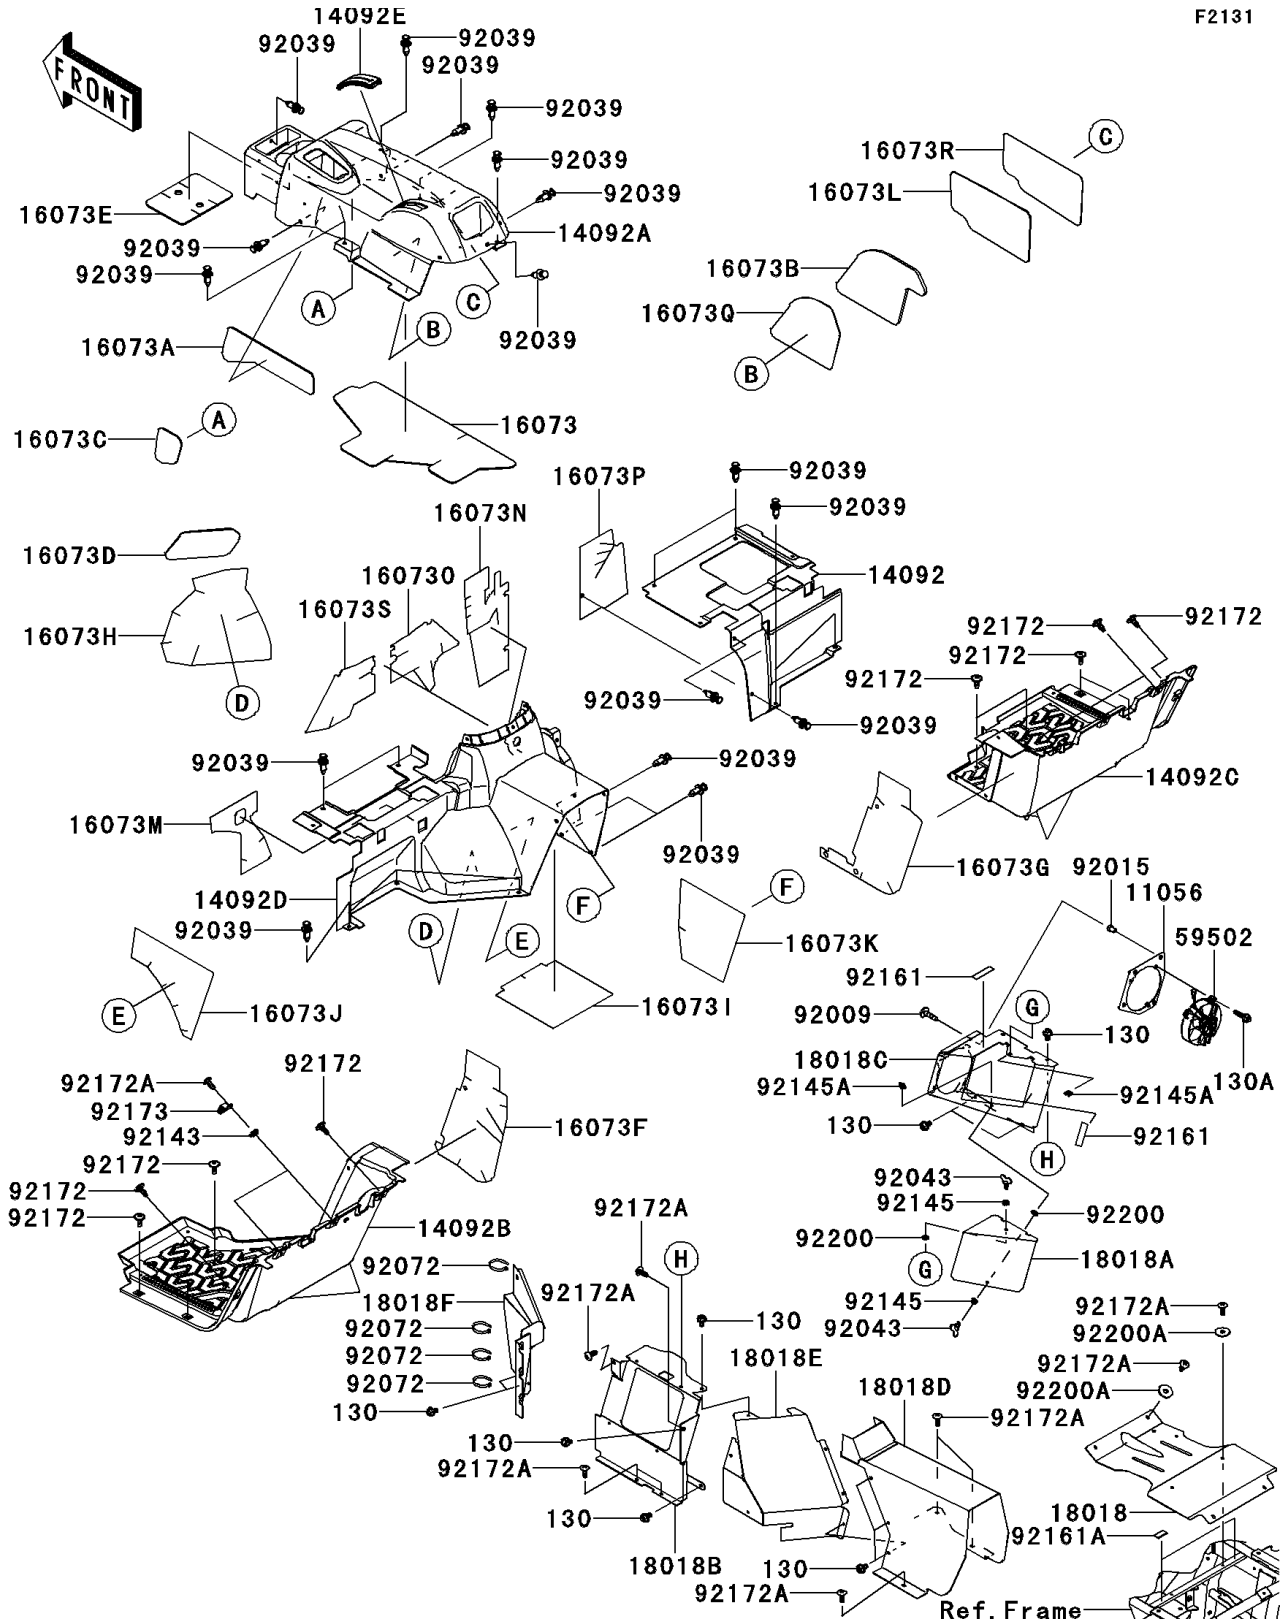

2012 TERYX4™ 750 4x4 EPS Realtree APG HD PARTS DIAGRAM

Frame Fittings(Rear)

F2131