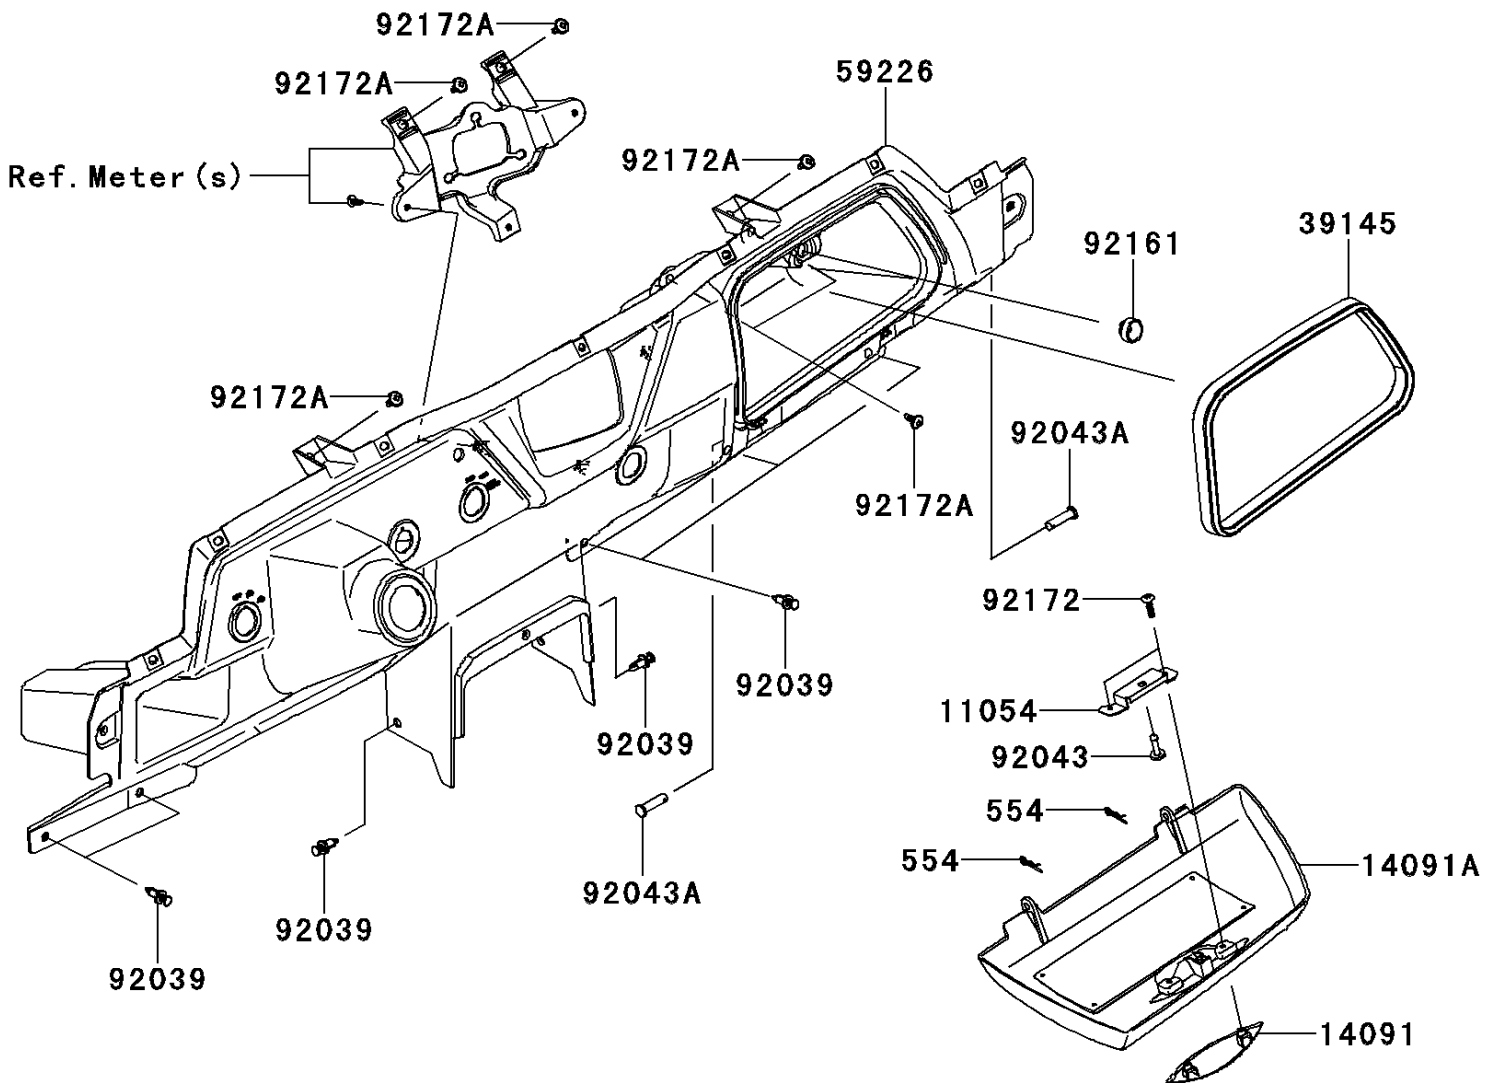

2012 TERYX4™ 750 4x4 EPS Realtree APG HD PARTS DIAGRAM

Front Box

F2135

2012 TERYX4™ 750 4x4 EPS Realtree APG HD PARTS LIST

Front Box

ITEM NAME	PART NUMBER	QUANTITY
BRACKET (Ref # 11054)	11054-1789	1
COVER,STORAGE CAP,F.BLACK (Ref # 14091)	14091-0700-6Z	1
COVER,STORAGE,F.BLACK (Ref # 14091A)	14091-0985-6Z	1
TRIM-SEAL,L=940 (Ref # 39145)	39145-0029	1
PIN-SNAP (Ref # 554)	554DA0600	2
PANEL-CONTROL (Ref # 59226)	59226-0713	1
RIVET (Ref # 92039)	92039-1229	7
PIN (Ref # 92043)	92043-0138	1
PIN,6X23 (Ref # 92043A)	92043-0164	2
DAMPER (Ref # 92161)	92161-0568	1
SCREW,TAPPING,4X16 (Ref # 92172)	92172-0347	2
SCREW,6X16 (Ref # 92172A)	92172-0711	6