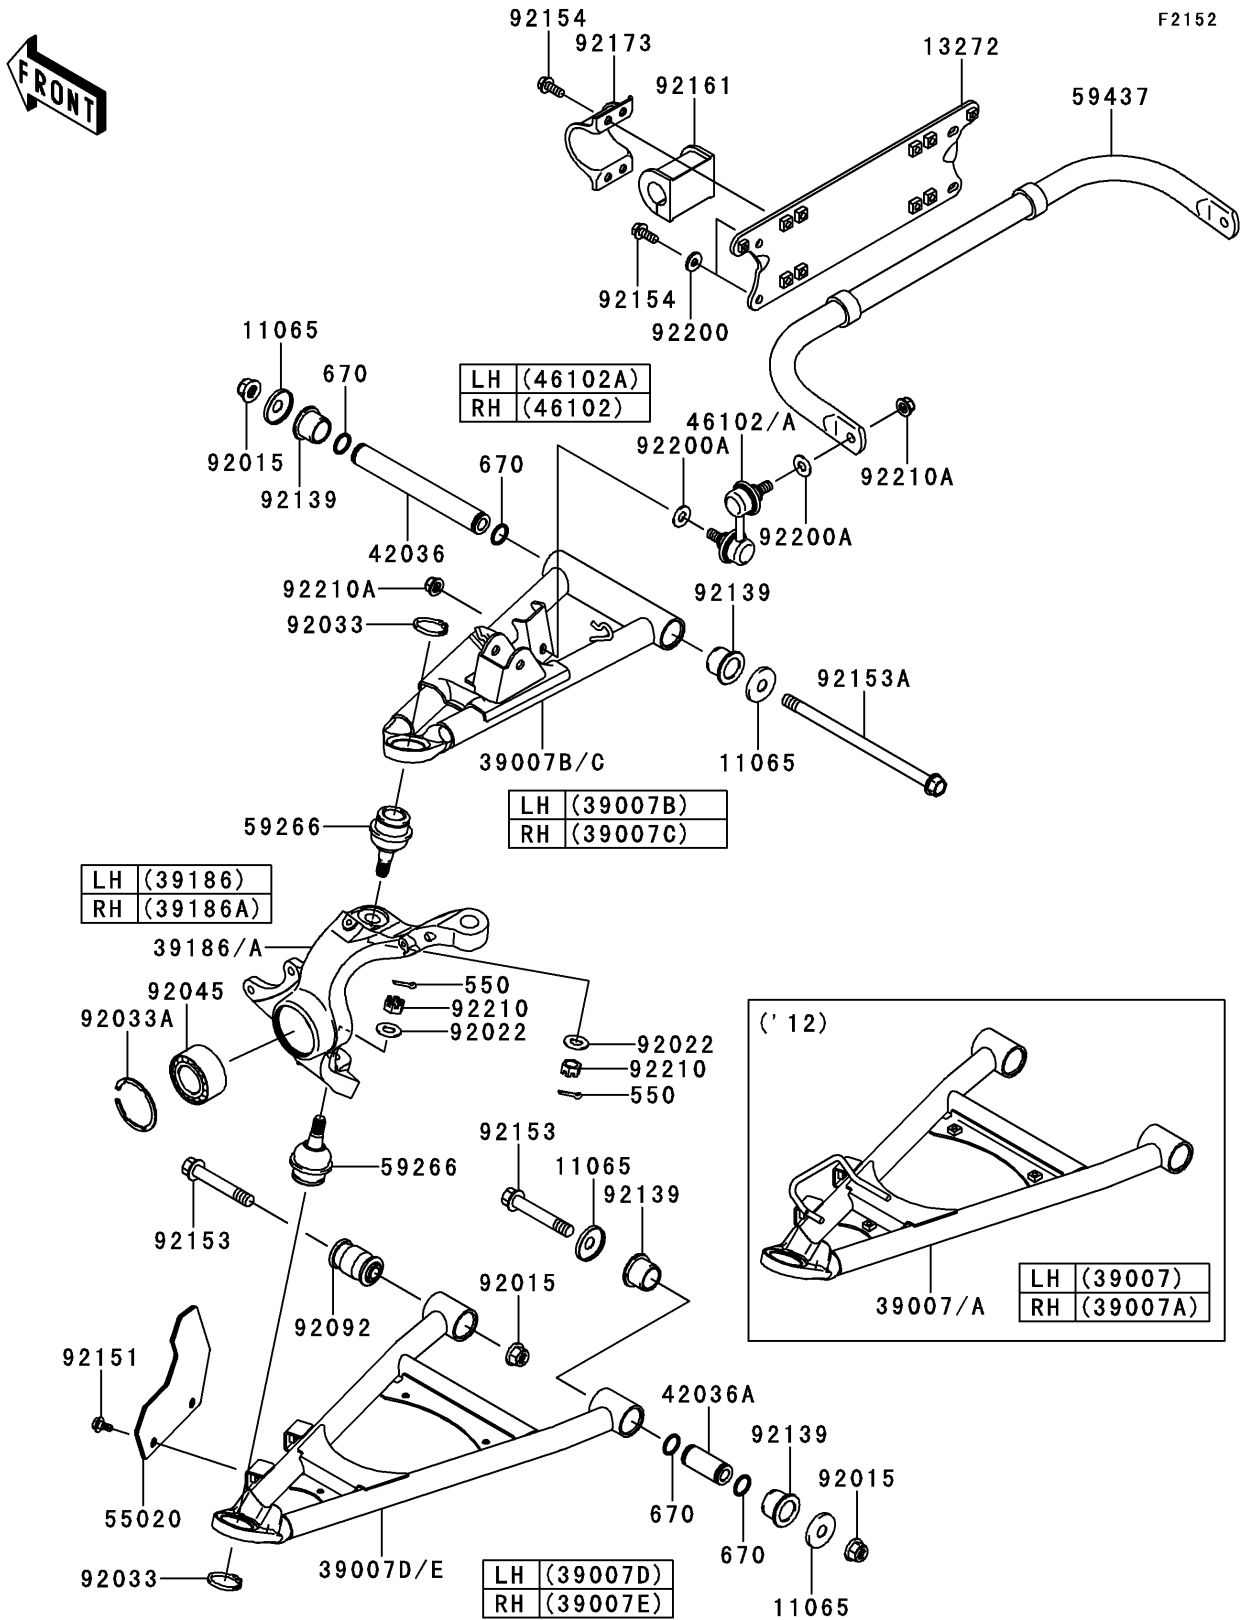

2013 TERYX4™ 750 4x4 EPS Realtree APG HD PARTS DIAGRAM

Front Suspension