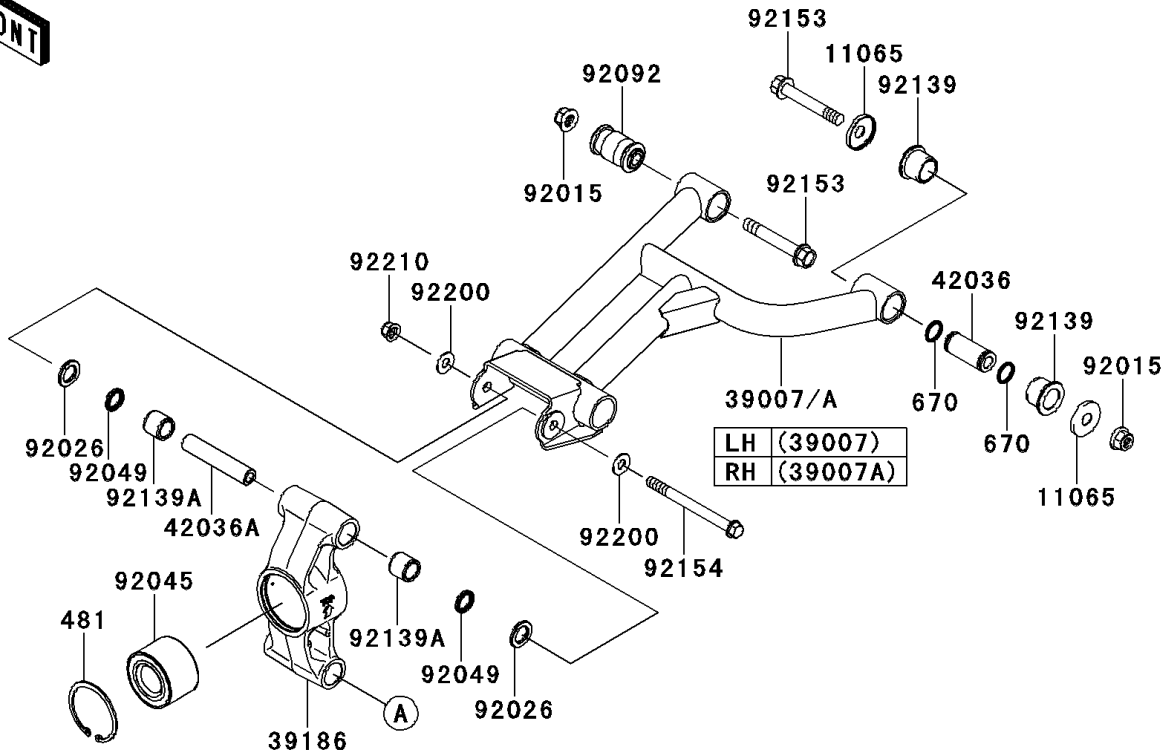

2013 TERYX4™ 750 4x4 EPS Realtree APG HD PARTS DIAGRAM

Rear Suspension

F2153

2013 TERYX4™ 750 4x4 EPS Realtree APG HD PARTS LIST

Rear Suspension

ITEM NAME	PART NUMBER	QUANTITY
CAP (Ref # 11065)	11065-0253	8
BOLT-FLANGED,6X12 (Ref # 130)	130BA0612	4
ARM-SUSP,RR,UPP,LH (Ref # 39007)	39007-0345	1
ARM-SUSP,RR,UPP,RH (Ref # 39007A)	39007-0346	1
ARM-SUSP,RR,LWR,LH (Ref # 39007B)	39007-0347	1
ARM-SUSP,RR,LWR,RH (Ref # 39007C)	39007-0348	1
KNUCKLE,RR (Ref # 39186)	39186-0316	2
SLEEVE (Ref # 42036)	42036-0062	4
SLEEVE,10X17X88 (Ref # 42036A)	42036-0710	4
CIRCLIP (Ref # 481)	481J6200	2
GUARD,REAR ARM (Ref # 55020)	55020-0805	2
O RING,18MM (Ref # 670)	670B2018	8
NUT,LOCK,FLANGED,12MM (Ref # 92015)	92015-1433	8
SPACER,17X28.6X3 (Ref # 92026)	92026-0729	8
BEARING-BALL (Ref # 92045)	92045-0725	2
SEAL-OIL,17X24X3 (Ref # 92049)	92049-0726	8
BUSHING-RUBBER (Ref # 92092)	92092-0555	4
BUSHING (Ref # 92139)	92139-0231	8
BUSHING,17X24X21.5 (Ref # 92139A)	92139-0736	8
COLLAR (Ref # 92143)	92143-1087	4
BOLT,FLANGED,12X76.5 (Ref # 92153)	92153-1733	8
BOLT,FLANGED,10X117 (Ref # 92154)	92154-0743	4
WASHER,10.3X23X1.6 (Ref # 92200)	92200-2009	8
NUT,LOCK,FLANGED,10MM (Ref # 92210)	92210-1080	4