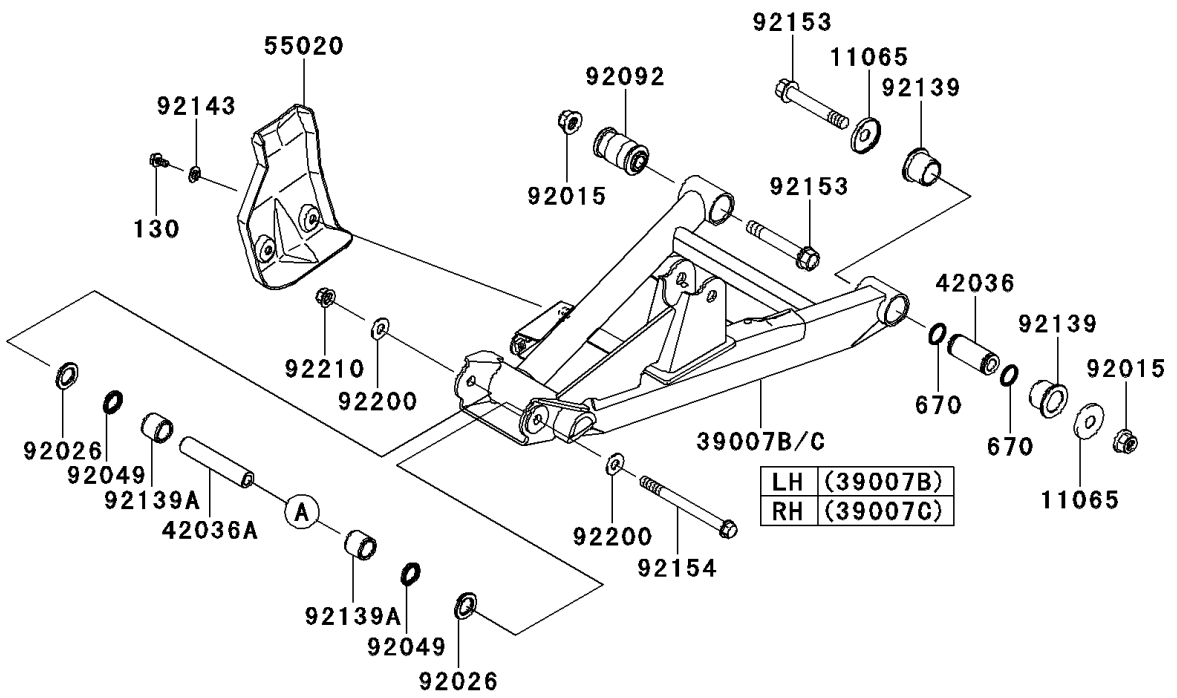

2013 TERYX4™ 750 4x4 EPS Realtree APG HD PARTS DIAGRAM

Rear Suspension

F2153

2013 TERYX4™ 750 4x4 EPS Realtree APG HD PARTS LIST

Rear Suspension

ITEM NAME	PART NUMBER	QUANTITY
CAP (Ref # 11065)	11065-0253	8
BOLT-FLANGED,6X12 (Ref # 130)	130BA0612	4
ARM-SUSP,RR,UPP,LH (Ref # 39007)	39007-0345	1
ARM-SUSP,RR,UPP,RH (Ref # 39007A)	39007-0346	1
ARM-SUSP,RR,LWR,LH (Ref # 39007B)	39007-0347	1
ARM-SUSP,RR,LWR,RH (Ref # 39007C)	39007-0348	1
KNUCKLE,RR (Ref # 39186)	39186-0316	2
SLEEVE (Ref # 42036)	42036-0062	4
SLEEVE,10X17X88 (Ref # 42036A)	42036-0710	4
CIRCLIP (Ref # 481)	481J6200	2
GUARD,REAR ARM (Ref # 55020)	55020-0805	2
O RING,18MM (Ref # 670)	670B2018	8
NUT,LOCK,FLANGED,12MM (Ref # 92015)	92015-1433	8
SPACER,17X28.6X3 (Ref # 92026)	92026-0729	8
BEARING-BALL (Ref # 92045)	92045-0725	2
SEAL-OIL,17X24X3 (Ref # 92049)	92049-0726	8
BUSHING-RUBBER (Ref # 92092)	92092-0555	4
BUSHING (Ref # 92139)	92139-0231	8
BUSHING,17X24X21.5 (Ref # 92139A)	92139-0736	8
COLLAR (Ref # 92143)	92143-1087	4
BOLT,FLANGED,12X76.5 (Ref # 92153)	92153-1733	8
BOLT,FLANGED,10X117 (Ref # 92154)	92154-0743	4
WASHER,10.3X23X1.6 (Ref # 92200)	92200-2009	8
NUT,LOCK,FLANGED,10MM (Ref # 92210)	92210-1080	4