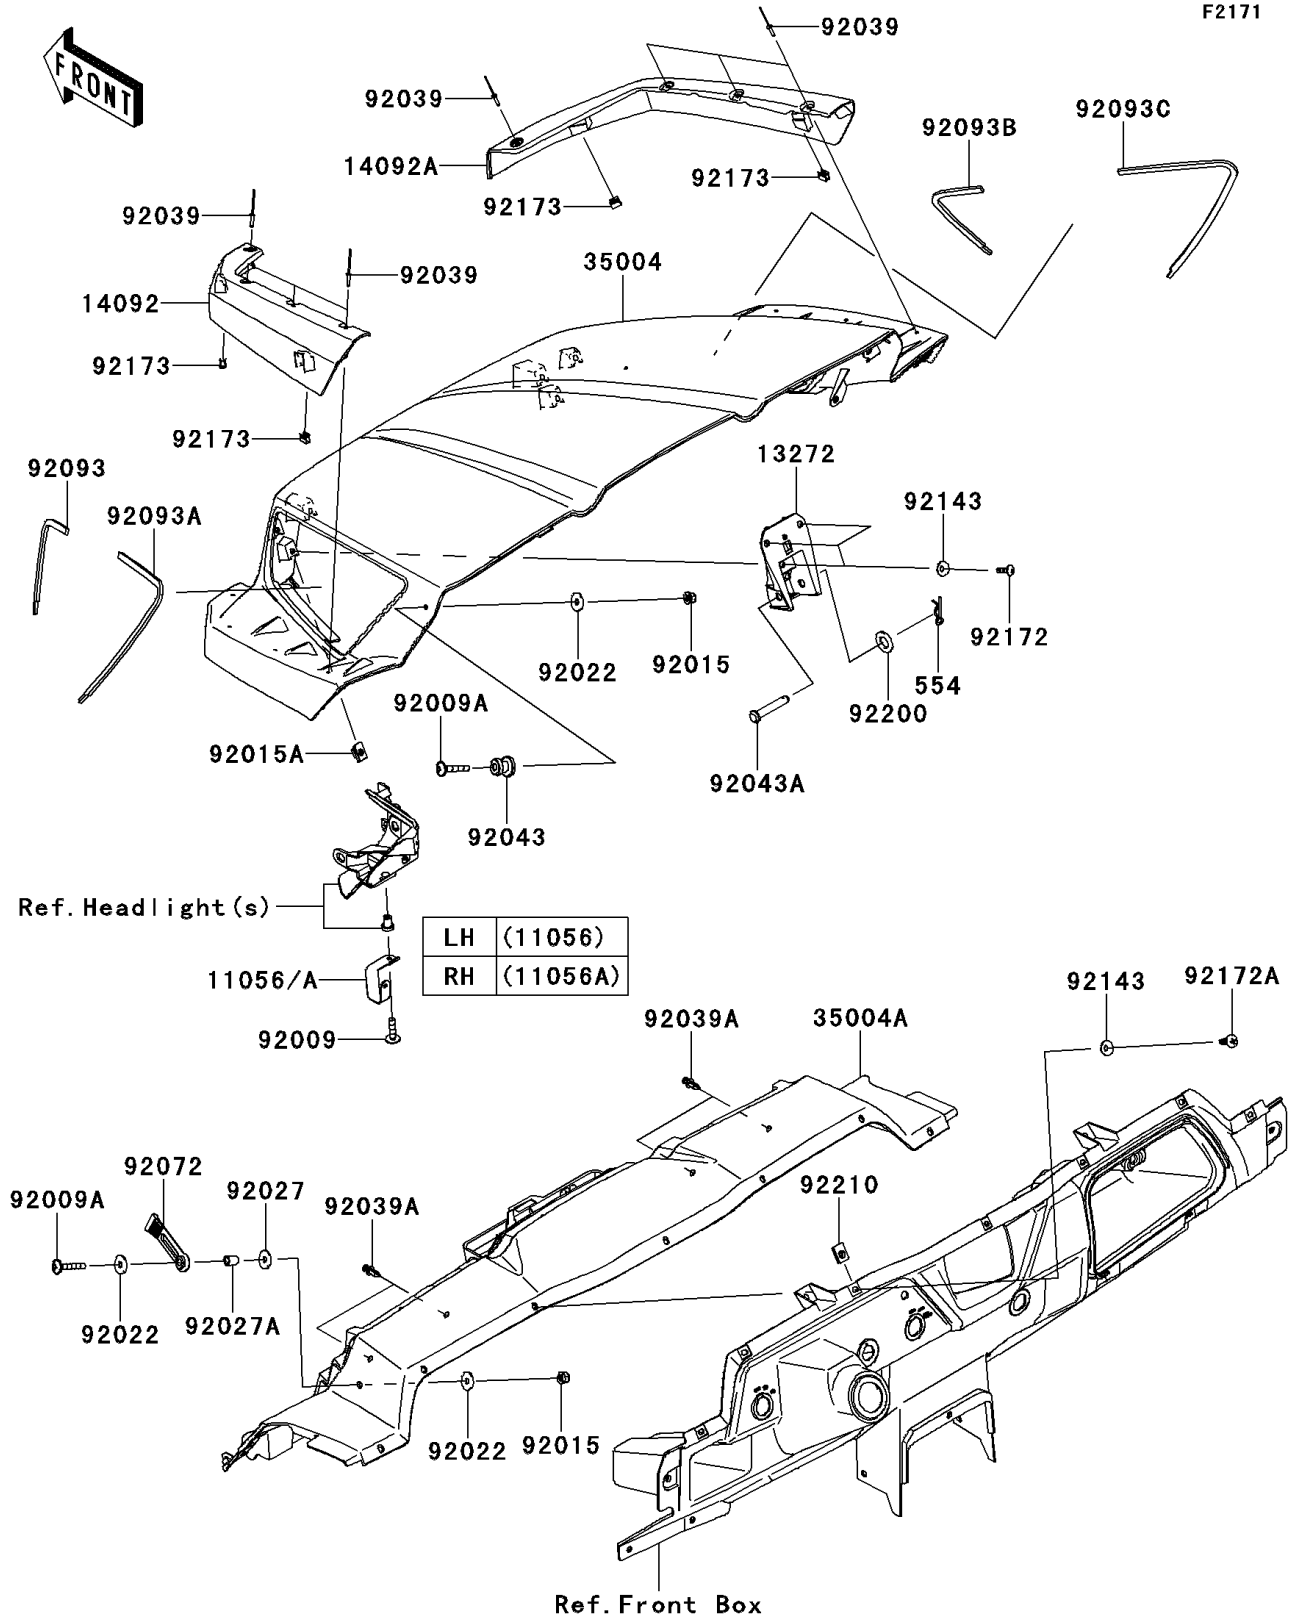

2012 TERYX4™ 750 4x4 EPS Realtree APG HD PARTS DIAGRAM

Front Fender(s)

2012 TERYX4™ 750 4x4 EPS Realtree APG HD PARTS LIST

Front Fender(s)

ITEM NAME	PART NUMBER	QUANTITY
BRACKET,LH (Ref # 11056)	11056-0129	1
BRACKET,RH (Ref # 11056A)	11056-0130	1
PLATE (Ref # 13272)	13272-0871	2
COVER,OVER FENDER,LH,CAMO (Ref # 14092)	14092-0802-16P	1
COVER,OVER FENDER,RH,CAMO (Ref # 14092A)	14092-0803-16P	1
FENDER-FRONT,FR,CAMOUFLAGE (Ref # 35004)	35004-0312-16P	1
FENDER-FRONT,RR,CAMOUFLAGE (Ref # 35004A)	35004-0313-16P	1
PIN-SNAP,12MM (Ref # 554)	554DA1200	2
SCREW,6X25 (Ref # 92009)	92009-1465	2
SCREW,6X35 (Ref # 92009A)	92009-1672	4
NUT,LOCK,FLANGED,6MM (Ref # 92015)	92015-1339	4
NUT,5MM (Ref # 92015A)	92015-1627	6
WASHER,6.5X20X1.6,WHITE (Ref # 92022)	92022-193	6
COLLAR,L=5.1 (Ref # 92027)	92027-1260	2
COLLAR,6.8X10X12 (Ref # 92027A)	92027-162	2
RIVET,4.9X19.8 (Ref # 92039)	92039-0704	8
RIVET (Ref # 92039A)	92039-1229	4
PIN (Ref # 92043)	92043-0197	2
PIN,12.4X72.4 (Ref # 92043A)	92043-0716	2
BAND (Ref # 92072)	92072-0144	2
SEAL,FR,LH (Ref # 92093)	92093-0168	1
SEAL,RR,LH (Ref # 92093A)	92093-0169	1
SEAL,FR,RH (Ref # 92093B)	92093-0170	1
SEAL,RR,RH (Ref # 92093C)	92093-0171	1
COLLAR (Ref # 92143)	92143-1087	13
SCREW,5X16 (Ref # 92172)	92172-0322	6
SCREW,TAPPING,6X20 (Ref # 92172A)	92172-0488	7
CLAMP (Ref # 92173)	92173-0104	4
WASHER,13X24X2 (Ref # 92200)	92200-0451	2

2012 TERYX4™ 750 4x4 EPS Realtree APG HD PARTS LIST

Front Fender(s)

ITEM NAME	PART NUMBER	QUANTITY
NUT,LEAF SPRING,6MM (Ref # 92210)	92210-0624	7