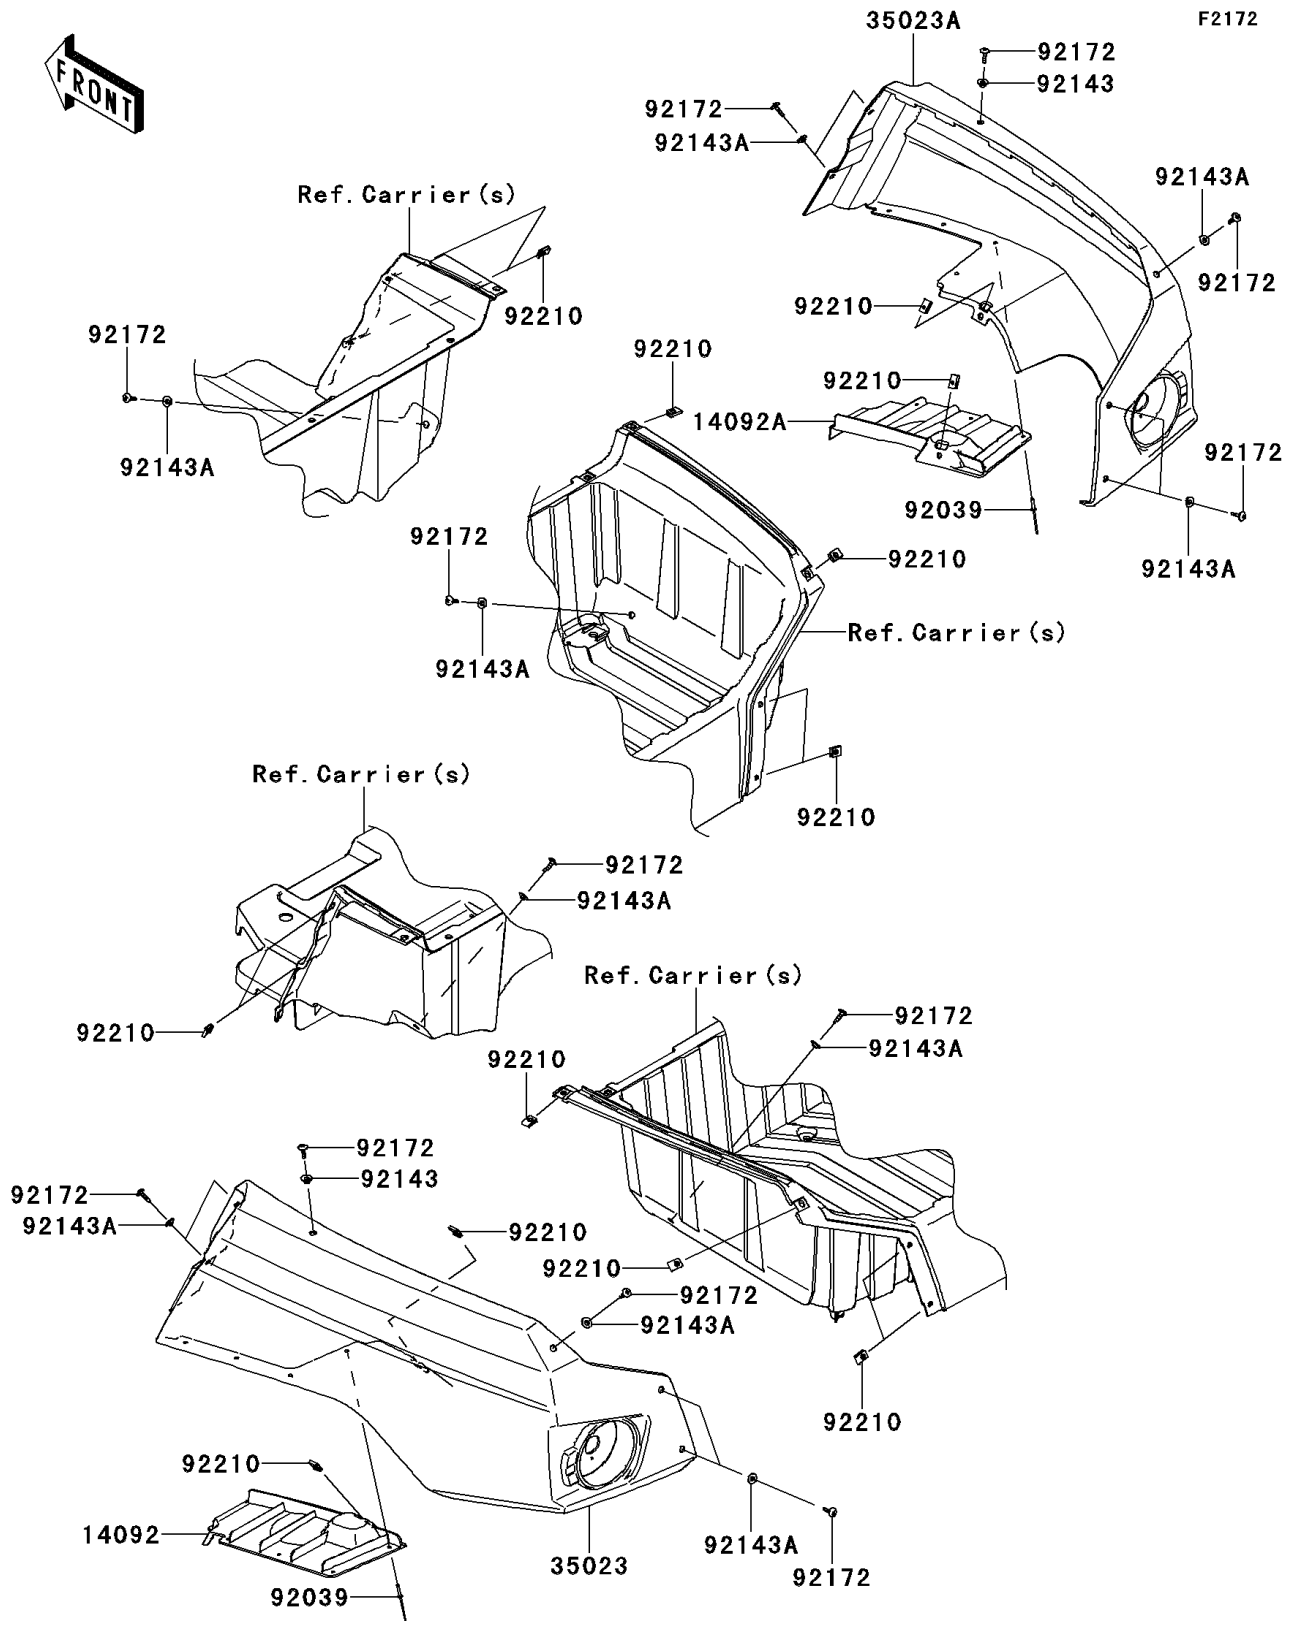

2013 TERYX4™ 750 4x4 EPS Realtree APG HD PARTS DIAGRAM

Rear Fender(s)

2013 TERYX4™ 750 4x4 EPS Realtree APG HD PARTS LIST

Rear Fender(s)

ITEM NAME	PART NUMBER	QUANTITY
COVER,INNER,LH (Ref # 14092)	14092-0863	1
COVER,INNER,RH (Ref # 14092A)	14092-0864	1
FENDER-REAR,LH,CAMOUFLAGE (Ref # 35023)	35023-0322-16P	1
FENDER-REAR,RH,CAMOUFLAGE (Ref # 35023A)	35023-0323-16P	1
RIVET,4.9X19.8 (Ref # 92039)	92039-0704	8
COLLAR (Ref # 92143)	92143-1057	2
COLLAR (Ref # 92143A)	92143-1087	14
SCREW,TAPPING,6X20 (Ref # 92172)	92172-0488	16
NUT,LEAF SPRING,6MM (Ref # 92210)	92210-0624	16