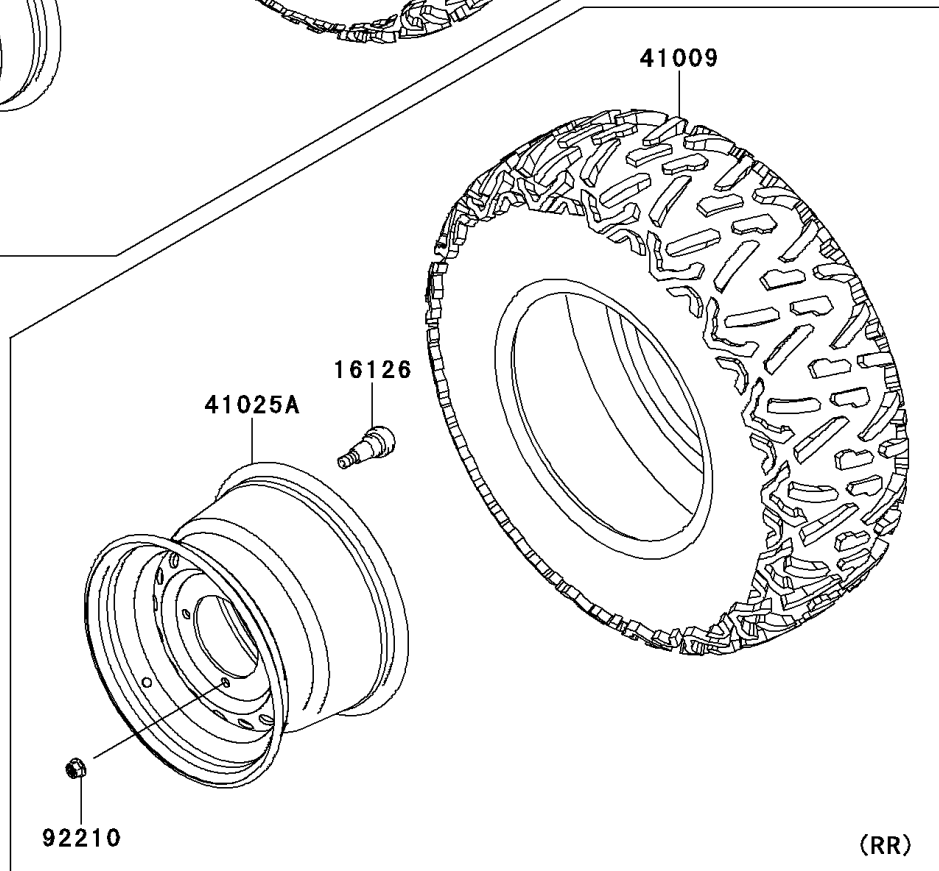

2012 TERYX4™ 750 4x4 EPS Realtree APG HD PARTS DIAGRAM

Wheels/Tires

F2210

2012 TERYX4™ 750 4x4 EPS Realtree APG HD PARTS LIST

Wheels/Tires

ITEM NAME	PART NUMBER	QUANTITY
VALVE (Ref # 16126)	16126-4001	4
TIRE,RR,26X11.00-12,MU10 (Ref # 41009)	41009-0506	2
TIRE,FR,26X9.00R12 6PLY,BIGHORN2 (Ref # 41009A)	41009-0511	2
RIM,FR,12X6.0AT,CAMOUFLAGE (Ref # 41025)	41025-0310-16N	2
RIM,RR,12X8.0AT,CAMOUFLAGE (Ref # 41025A)	41025-0311-16N	2
NUT,12MM (Ref # 92210)	92210-0603	16