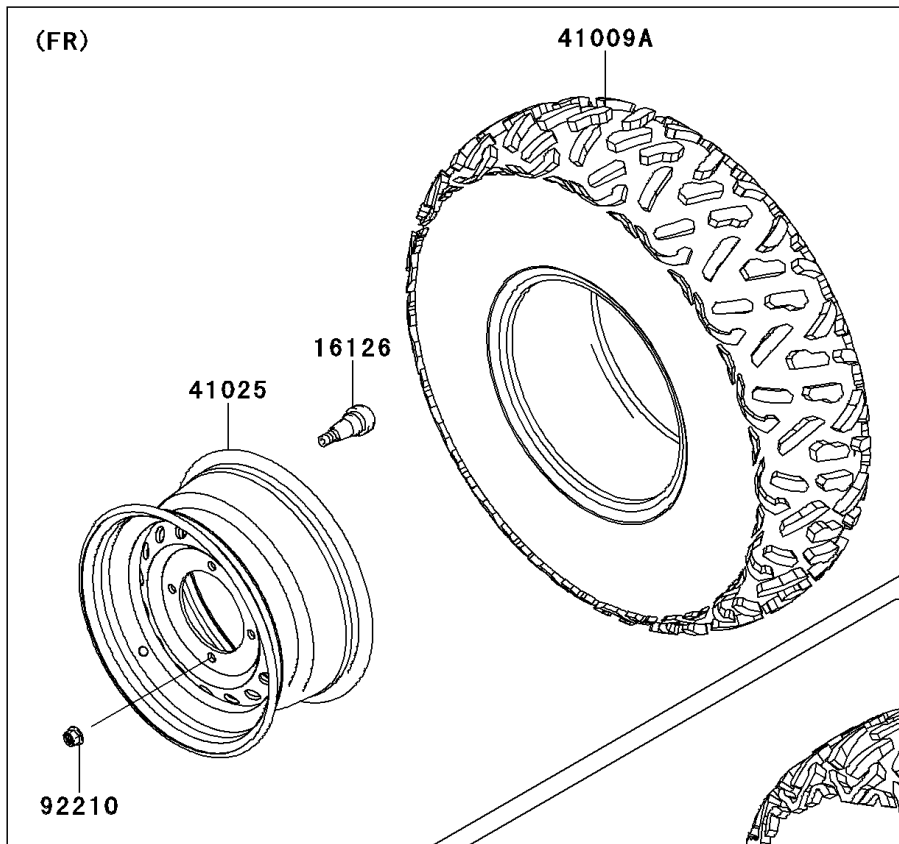

2012 TERYX4™ 750 4x4 EPS Realtree APG HD PARTS DIAGRAM

Wheels/Tires

F2210

2012 TERYX4™ 750 4x4 EPS Realtree APG HD PARTS LIST

Wheels/Tires

ITEM NAME	PART NUMBER	QUANTITY
VALVE (Ref # 16126)	16126-4001	4
TIRE,RR,26X11.00-12,MU10 (Ref # 41009)	41009-0506	2
TIRE,FR,26X9.00R12 6PLY,BIGHORN2 (Ref # 41009A)	41009-0511	2
RIM,FR,12X6.0AT,CAMOUFLAGE (Ref # 41025)	41025-0310-16N	2
RIM,RR,12X8.0AT,CAMOUFLAGE (Ref # 41025A)	41025-0311-16N	2
NUT,12MM (Ref # 92210)	92210-0603	16