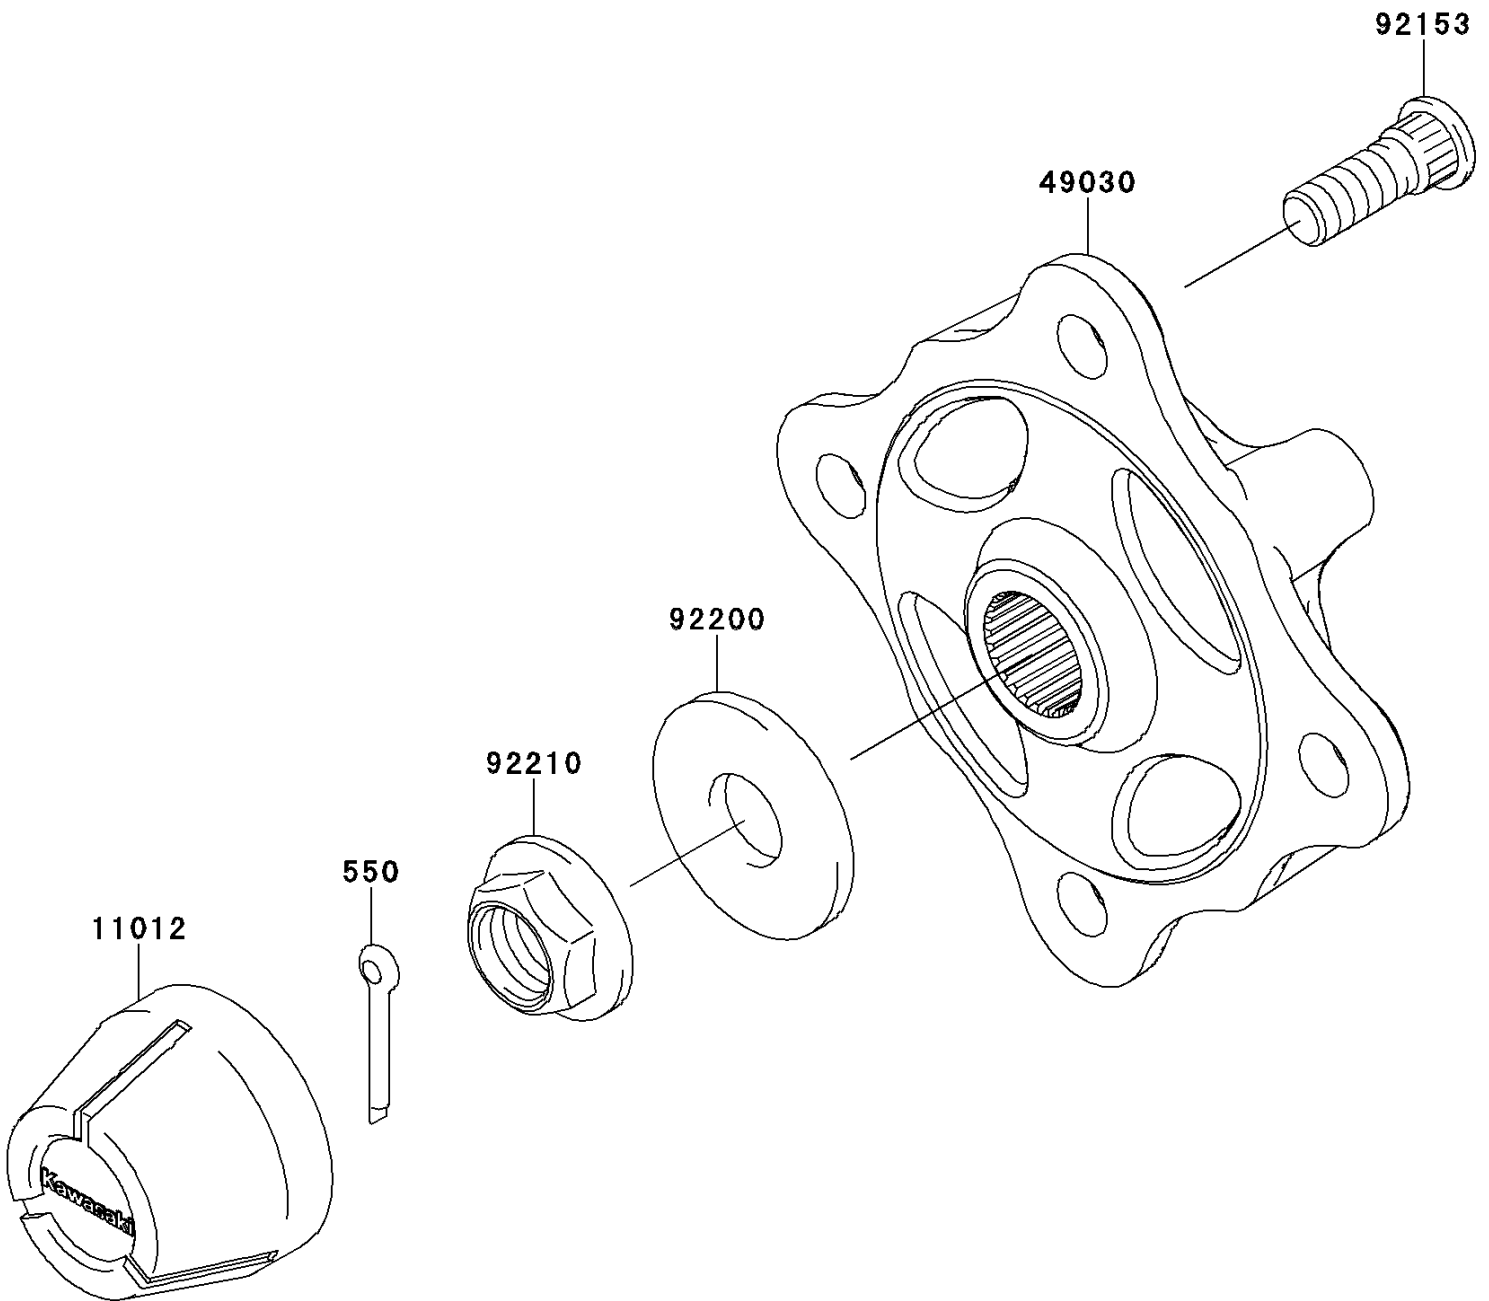

2012 TERYX4™ 750 4x4 EPS Realtree APG HD PARTS DIAGRAM

Front Hubs/Brakes

F2230

2012 TERYX4™ 750 4x4 EPS Realtree APG HD PARTS LIST

Front Hubs/Brakes

ITEM NAME	PART NUMBER	QUANTITY
CAP,WHEEL (Ref # 11012)	11012-1969	2
HUB,FR (Ref # 49030)	49030-0560	2
PIN-COTTER,4.0X30 (Ref # 550)	550AA4030	2
BOLT,12MM (Ref # 92153)	92153-1915	8
WASHER,20.3X52X4.5 (Ref # 92200)	92200-0130	2
NUT,FLANGED,20MM (Ref # 92210)	92210-2093	2